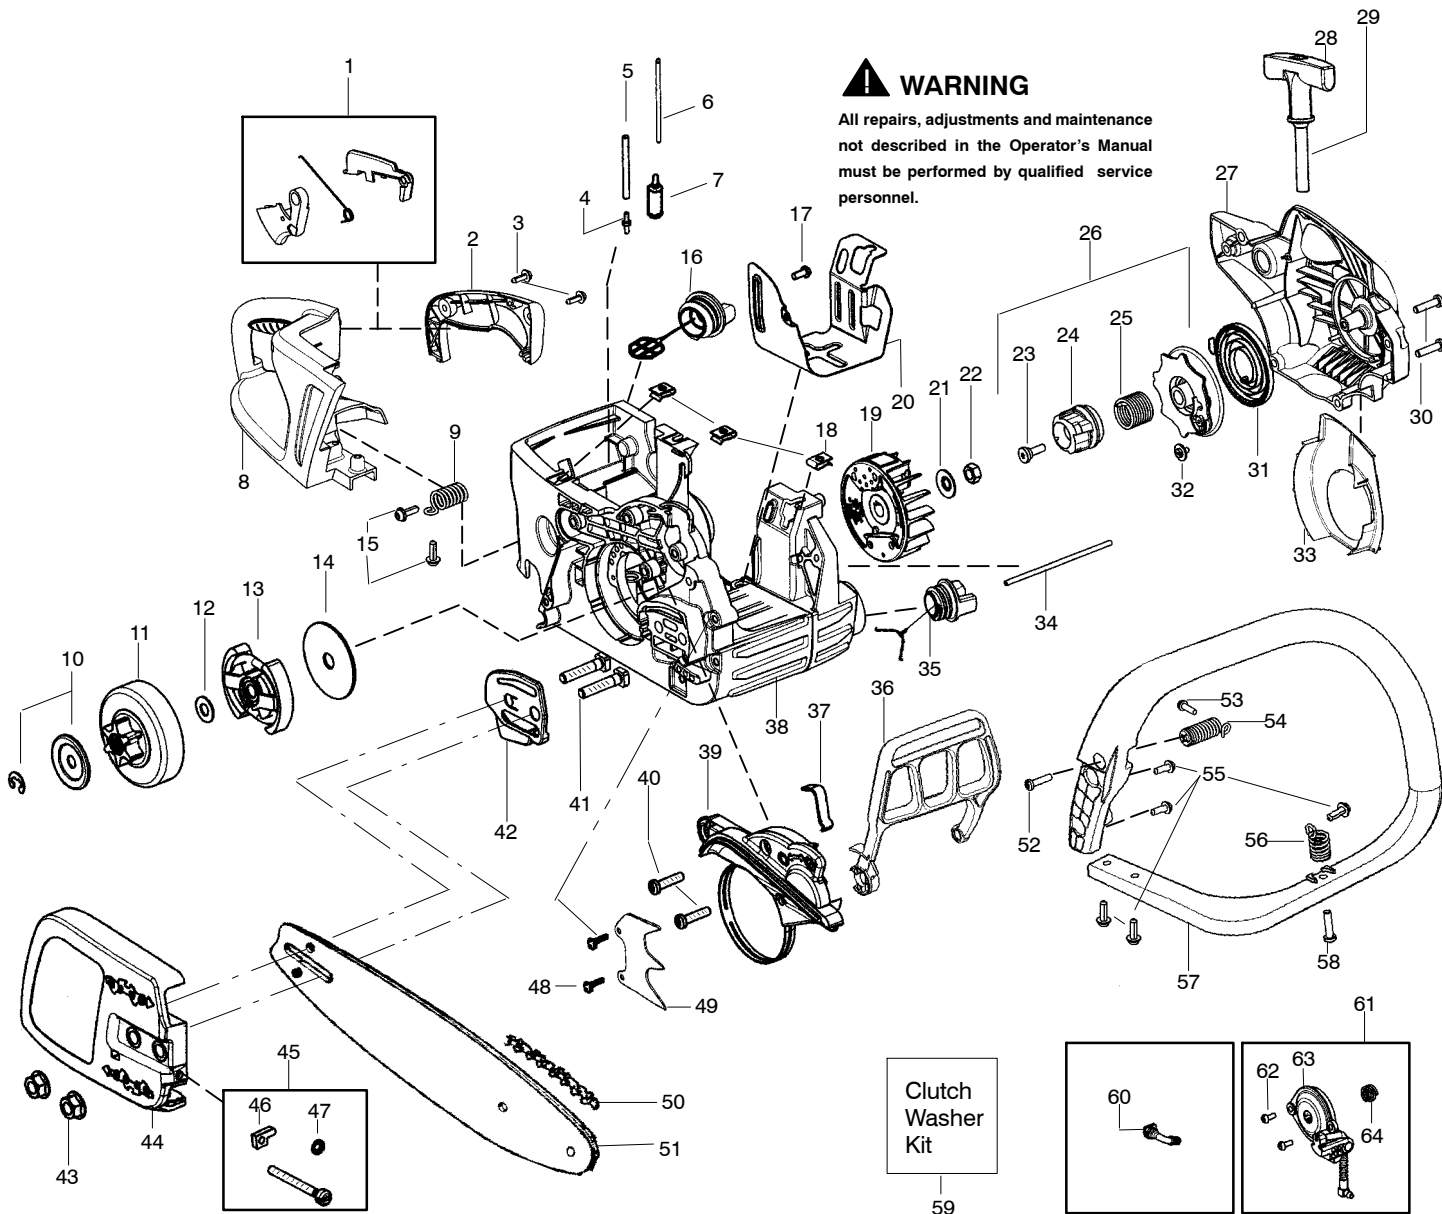

CS2138 C

Spare parts
Ersatzteile
Pièces détachées
Reserve onderdelen
Repuestos
Reservdelar

Ref.	Part No.	Description	Ref.	Part No.	Description	Ref.	Part No.	Description
1.☐	530 07 19-27	Kit Trigger Lockout	25.☐	530 02 11-80	Spring Pins	45.☐	530 06 96-11	Kit Bar Adjust (Incl. 46,47)
2.☐	545 01 19-12	Cover Handle	26.☐	530 07 19-66	Kit Pins Starter Pulley (Incl. 23,24,25, 32)	46.☐	530 01 58-26	Pin Bar Adjust
3.☐	530 01 64-33	Screw	27.☐	545 01 17-08	Housing Fan	47.☐	530 03 85-93	Retainer Bar Adjust
4.☐	530 02 38-77	Fitting Fuel Line	28.☐	530 05 64-02	Handle Starter	48.☐	530 01 64-39	Screw
5.☐	530 06 92-16	Kit Fuel Line (Large)	29.☐	530 06 92-32	Kit Rope	49.☐	530 01 43-81	Kit Spike (Incl. 48)
6.☐	530 06 92-47	Kit Fuel Line (Small)	30.☐	530 01 64-32	Screw	50.☐	---	Chain
7.☐	530 09 56-46	Assy Fuel Pickup	31.☐	530 04 20-95	Spring Starter	51.☐	---	Bar
8.☐	545 01 21-12	Handle Rear	32.☐	530 01 60-80	Screw	52.☐	530 01 64-32	Screw
9.☐	530 05 94-75	Spring Rear Isolator	33.☐	530 05 78-68	Baffle	53.☐	530 01 64-43	Screw
10.☐	530 07 19-45	Kit Clutch Washer	34.☐	530 05 87-86	Assy Oil Vent	54.☐	530 05 94-80	Assy Rear Iso. Spring
11.☐	530 05 79-05	Assy Clutch Drum (3/8")	35.☐	530 05 72-36	Assy Oil Cap W/Ret	55.☐	530 01 59-06	Screw
12.☐	530 07 19-45	Kit Clutch Washer	36.☐	530 05 78-80	Handguard	56.☐	530 05 94-79	Assy Front Iso. Spring
13.☐	530 05 79-07	Assy Clutch	37.☐	530 01 64-16	Spring Handguard	57.☐	530 05 78-78	Handle Front
14.☐	530 01 64-19	Washer Large Clutch	38.☐	545 01 18-08	Assy Chassis (Incl. 4, 8, 9, 10, 11, 12, 13, 14, 15, 16, 17, 18, 20, 24, 25, 27, 31, 36)	58.☐	530 01 64-32	Screw
15.☐	530 01 59-06	Screw	39.☐	530 07 18-93	Kit Chain Brake	59.☐	530 07 19-45	Kit Clutch Washer (Incl. 10,12)
16.☐	530 04 71-92	Assy Fuel Cap W/Ret	40.☐	530 01 64-32	Screw	60.☐	530 05 79-24	Assy Oil Pickup
17.☐	530 01 60-64	Screw	41.☐	530 01 61-33	Bot Bar	61.☐	530 07 18-91	Kit Oil Pump (Incl. 62,63,64)
18.☐	530 01 59-22	Nut Flywheel Speed	42.☐	530 05 79-10	Plate Bar	62.☐	530 01 60-64	Screw
19.☐	530 03 92-31	Assy Flywheel	43.☐	530 01 59-17	Nut Bar	63.☐	530 05 79-31	Assy Oil Pump
20.☐	530 05 79-11	Shield Heat	44.☐	545 01 22-08	Assy Clutch Cover (Incl. #45)	64.☐	530 03 78-20	Gear Worm
21.☐	530 01 51-27	Washer Flywheel						
22.☐	530 01 61-34	Nut Flywheel						
23.☐	530 02 11-79	Screw Shoulder						
24.☐	530 05 96-77	Starter Hub Pins						