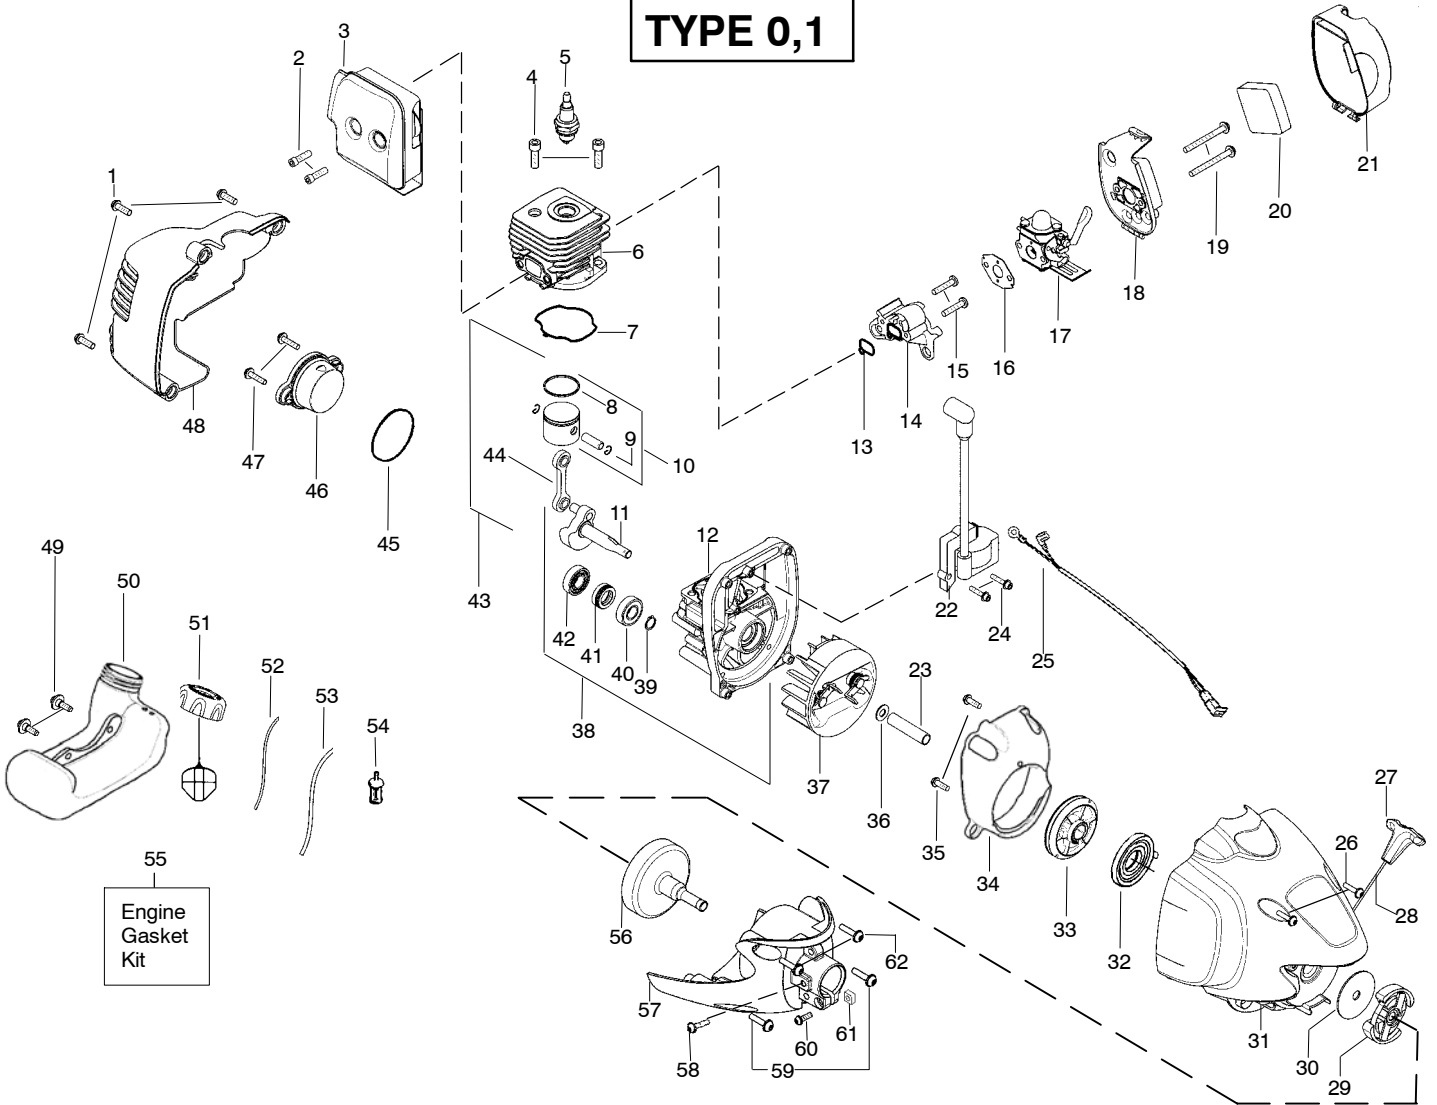

TYPE 0,1

Ref.	Part No.	Description	Ref.	Part No.	Description	Ref.	Part No.	Description
1.	530015880	Screw	21.	530057545	Cover-Air Box	44.	530069945	Kit-Conn. Rod
2.	530058982	Bolt-Muffler	22.	530035505	Ignition Module	45.	530071750	O-Ring-C'case (kit)
3.	530059825	Assy-Muffler/Shield (Incl. 2)	23.	530059758	Spacer-Flywheel	46.	530057954	Assy-Plug (incl.45)
4.	530015953	Screw-Cylinder	24.	530016357	Screw	47.	530016386	Screw
5.	952030249	Spark Plug (RCJ 6Y)	25.	545015601	Assy-Switch wire	48.	530057539	Shroud-Rear
6.	530012541	Cylinder	26.	530015810	Screw	49.	530016445	Retainer-Tank
7.	530071750	Seal-Cylinder (kit)	27.	530054834	Handle-Starter	50.	530057974	Assy-Fuel Tank (incl. filter, lines & fuel cap)
8.	530055120	Piston Ring	28.	545050409	Kit - Rope	51.	530057973	Assy-Fuel Cap
9.	530015162	Retainer-Piston Pin	29.	530055122	Assy-Clutch	52.	530069247	Kit-Fuel Line (Small)
10.	530071833	Kit - Piston (Incl. 8, 9)	30.	530094189	Washer-Clutch	53.	530069216	Kit-Fuel Line (Large)
11.	530012579	Assy-Crankshaft	31.	545016004	Assy.-Fan Hsg	54.	530095646	Assy-Fuel Pickup
12.	530012582	Assy-Crankcase (Incl. 40,41,42)	32.	545054901	Spring-Starter	55.	530071750	Kit-Engine Gasket (Incl. 7,13,16,45)
13.	530071750	Seal-Cyl/Carb. (kit)	33.	545050407	Kit-Starter Pulley	56.	530150247	Assy-Clutch Drum
14.	530057547	Adapter-Carb.	34.	545080601	Baffle	57.	545077301	Assy-Clutch Cover (Incl. 60,61)
15.	530016441	Screw	35.	530015880	Screw	58.	530016319	Screw-Align
16.	530071750	Gasket-Carb. (kit)	36.	530016463	Washer-Clutch Flat	59.	530015772	Screw
17.	530071811	Kit-Carb.(C1U-W19)	37.	530039243	Assy-Flywheel	60.	530016381	Screw 12-24
(Note: Repair kits are not available for this carburetor)			38.	545102101	Assy-C'case & C'shaft (Incl. 11,12,39)	61.	530016382	Nut 12-24
18.	530059246	Air Box	39.	530015941	Retain. Ring-C'shaft	62.	530015814	Screw
19.	530016429	Screw	40.	530055728	Outer Bearing	Not Shown		
20.	530036575	Foam-Air Filter	41.	530019264	Seal-C'shaft	530058709	Bulb-Purge	
			42.	530032125	Inner Bearing			
			43.	530071785	Kit-piston/rod (Incl. 10,44)			

✓ = NEW PART NUMBER FOR THIS IPL

* = REFER TO THE SERVICE REFERENCE INDICATED FOR MORE INFORMATION. (LOCATED AT END OF IPL)