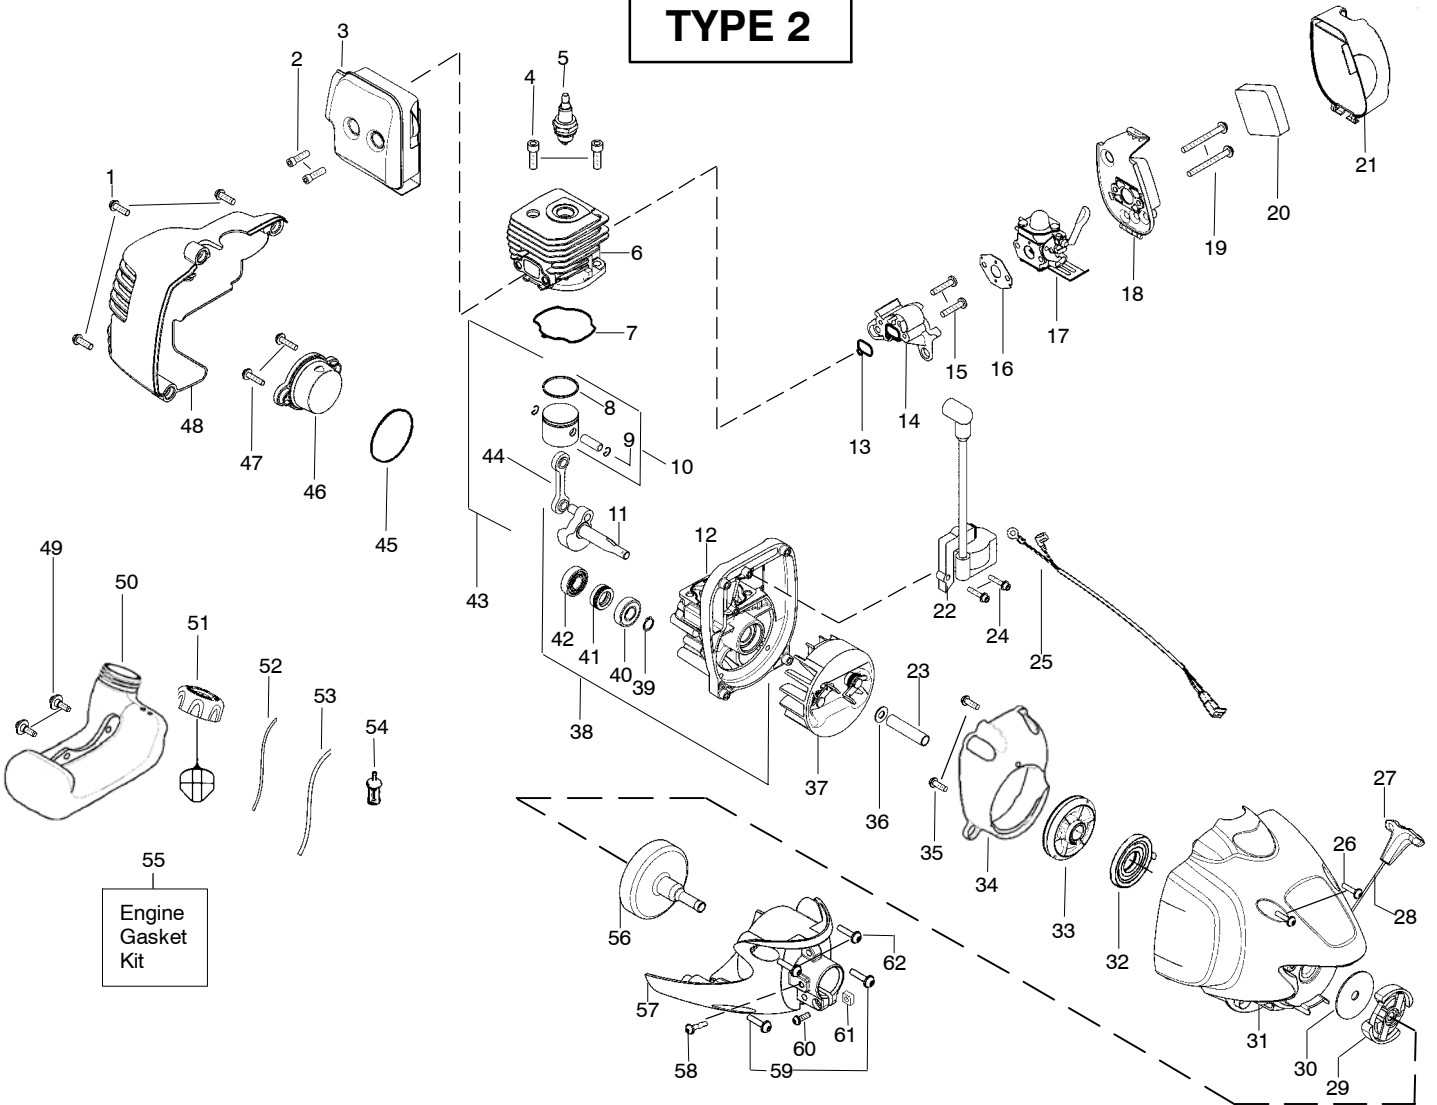

TYPE 2

Ref.	Part No.	Description	Ref.	Part No.	Description	Ref.	Part No.	Description
1.	530015880	Screw	21.	530057545	Cover-Air Box	44.	530069945	Kit-Conn. Rod
2.	530058982	Bolt-Muffler	22.	530035505	Ignition Module	45.	530071750	O-Ring-C'case (kit)
3.	530057863	Assy-Muffler/Shield (Incl. 2)	23.	530059758	Spacer-Flywheel	46.	530057954	Assy-Plug (incl.45)
4.	530015953	Screw-Cylinder	24.	530016357	Screw	47.	530016386	Screw
5.	952030249	Spark Plug (RCJ 6Y)	25.	545054801	Assy-Switch wire	48.	530057539	Shroud-Rear
6.	530012541	Cylinder	26.	530016386	Screw	49.	530016445	Retainer-Tank
7.	530071750	Seal-Cylinder (kit)	27.	530054834	Handle-Starter	50.	530057974	Assy-Fuel Tank (incl. filter, lines & fuel cap)
8.	530055120	Piston Ring	28.	545050409	Kit - Rope	51.	530057973	Assy-Fuel Cap
9.	530015162	Retainer-Piston Pin	29.	530055122	Assy-Clutch	52.	530069247	Kit-Fuel Line (Small)
10.	530071833	Kit - Piston (Incl. 8, 9)	30.	530094189	Washer-Clutch	53.	530069216	Kit-Fuel Line (Large)
11.	530012579	Assy-Crankshaft	31.	545016004	Assy.-Fan Hsg	54.	530095646	Assy-Fuel Pickup
12.	530012582	Assy-Crankcase (Incl. 40,41,42)	32.	545054901	Spring-Starter	55.	530071750	Kit-Engine Gasket (Incl. 7, 13,16,45)
13.	530071750	Seal-Cyl/Carb.(kit)	33.	545050407	Kit-Starter Pulley	56.	530150247	Assy-Clutch Drum
14.	530057547	Adapter-Carb.	34.	545080601	Baffle	57.	545077301	Assy-Clutch Cover (Incl. 60,61)
15.	530016441	Screw	35.	530015880	Screw	58.	530016319	Screw-Align
16.	530071750	Gasket-Carb. (kit)	36.	530016463	Washer-Clutch Flat	59.	530015772	Screw
17.	530071811	Kit-Carb.(C1U-W19)	37.	530039243	Assy-Flywheel	60.	530016381	Screw 12-24
(Note: Repair kits are not available for this carburetor)			38.	545102101	Assy-C'case & C'shaft (Incl. 11,12,39)	61.	530016382	Nut 12-24
18.	530059246	Air Box	39.	530015941	Retain. Ring-C'shaft	62.	530015814	Screw
19.	530016429	Screw	40.	530055728	Outer Bearing	Not Shown		
20.	530036575	Foam-Air Filter	41.	530019264	Seal-C'shaft	530058709	Bulb-Purge(zama)	
			42.	530032125	Inner Bearing			
			43.	530071785	Kit-piston/rod (Incl. 10,44)			

✓ = NEW PART NUMBER FOR THIS IPL   * = REFER TO THE SERVICE REFERENCE INDICATED FOR MORE INFORMATION. (LOCATED AT END OF IPL)