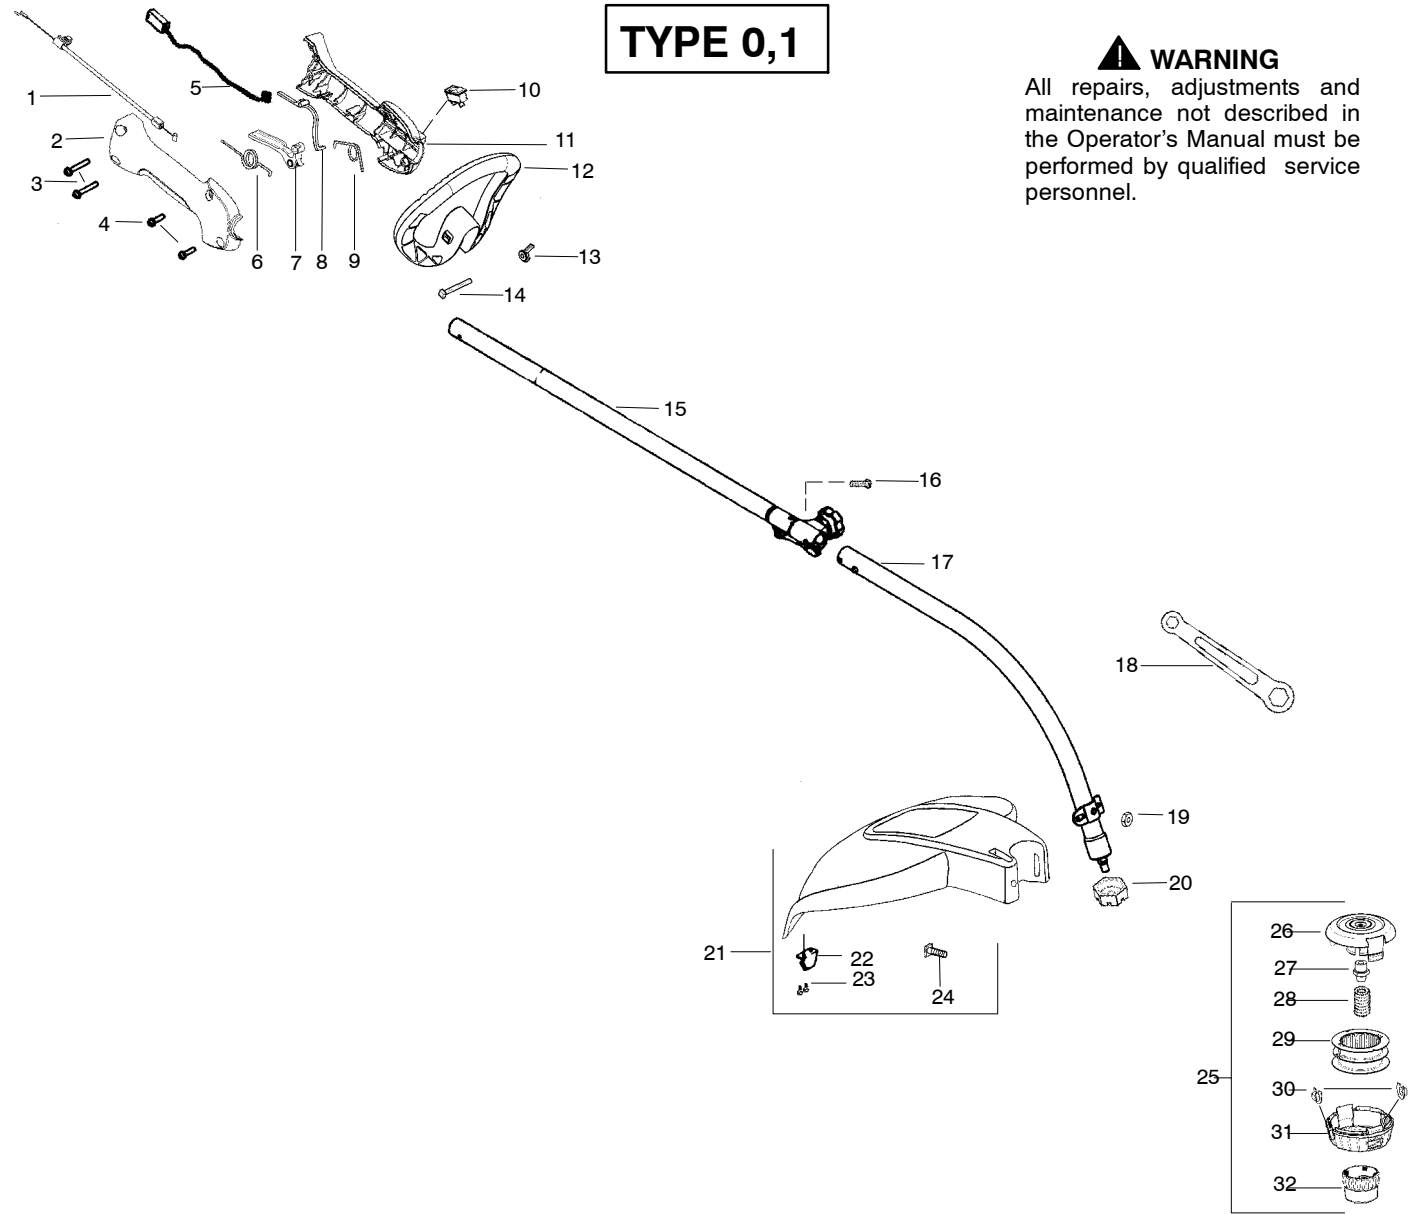

TYPE 0,1

▲ WARNING

All repairs, adjustments and maintenance not described in the Operator's Manual must be performed by qualified service personnel.

Ref.	Part No.	Description	Ref.	Part No.	Description	Ref.	Part No.	Description
1.	545044301	Assy-Throttle Cable	17.	545006020	Kit-Lower Shaft	32.	537419601	Knob P25
2.	545012902	Hsg.-Throttle (RH)	18.	530056401	Wrench			
3.	530016406	Screw	19.	530015197	Nut			
4.	530015814	Screw	20.	530057559	Dust Cup			
5.	530054183	Assy.-Wire	21.	545006021	Kit-Shield Assy. (Incl. 18,19,22,23,24)			Not Shown
6.	545067201	Spring-Trigger	22.	530052286	Limiter-Line			
7.	545013001	Trigger-Throttle	23.	530015814	Screw			
8.	545013101	Lockout-Throttle	24.	530015820	Bolt			
9.	545015201	Spring-Lockout	25.	537419205	Assy-TNG7 (Incl. 26, 27,28,29,30,31,32)			
10.	530069572	Kit-Switch	26.	537419303	Housing			
11.	545013201	Hsg. Throttle (LH)	27.	537419901	Adapter			
12.	530058583	Assy-Handle(Incl. 13,14)	28.	537338801	Spring P25			
13.	530016152	Wingnut	29.	545080801	Assy-Wound Spool			
14.	530015786	Bolt	30.	537419701	Eyelet			
15.	545006022	Kit-Upper Shaft (Incl. flex, clamp & 16)	31.	537419401	Cover			
16.	530016344	Screw						
								Operator Manual Euro 1 Euro 2 Decal-Warning CE Decal-Trimmer Att. Warning