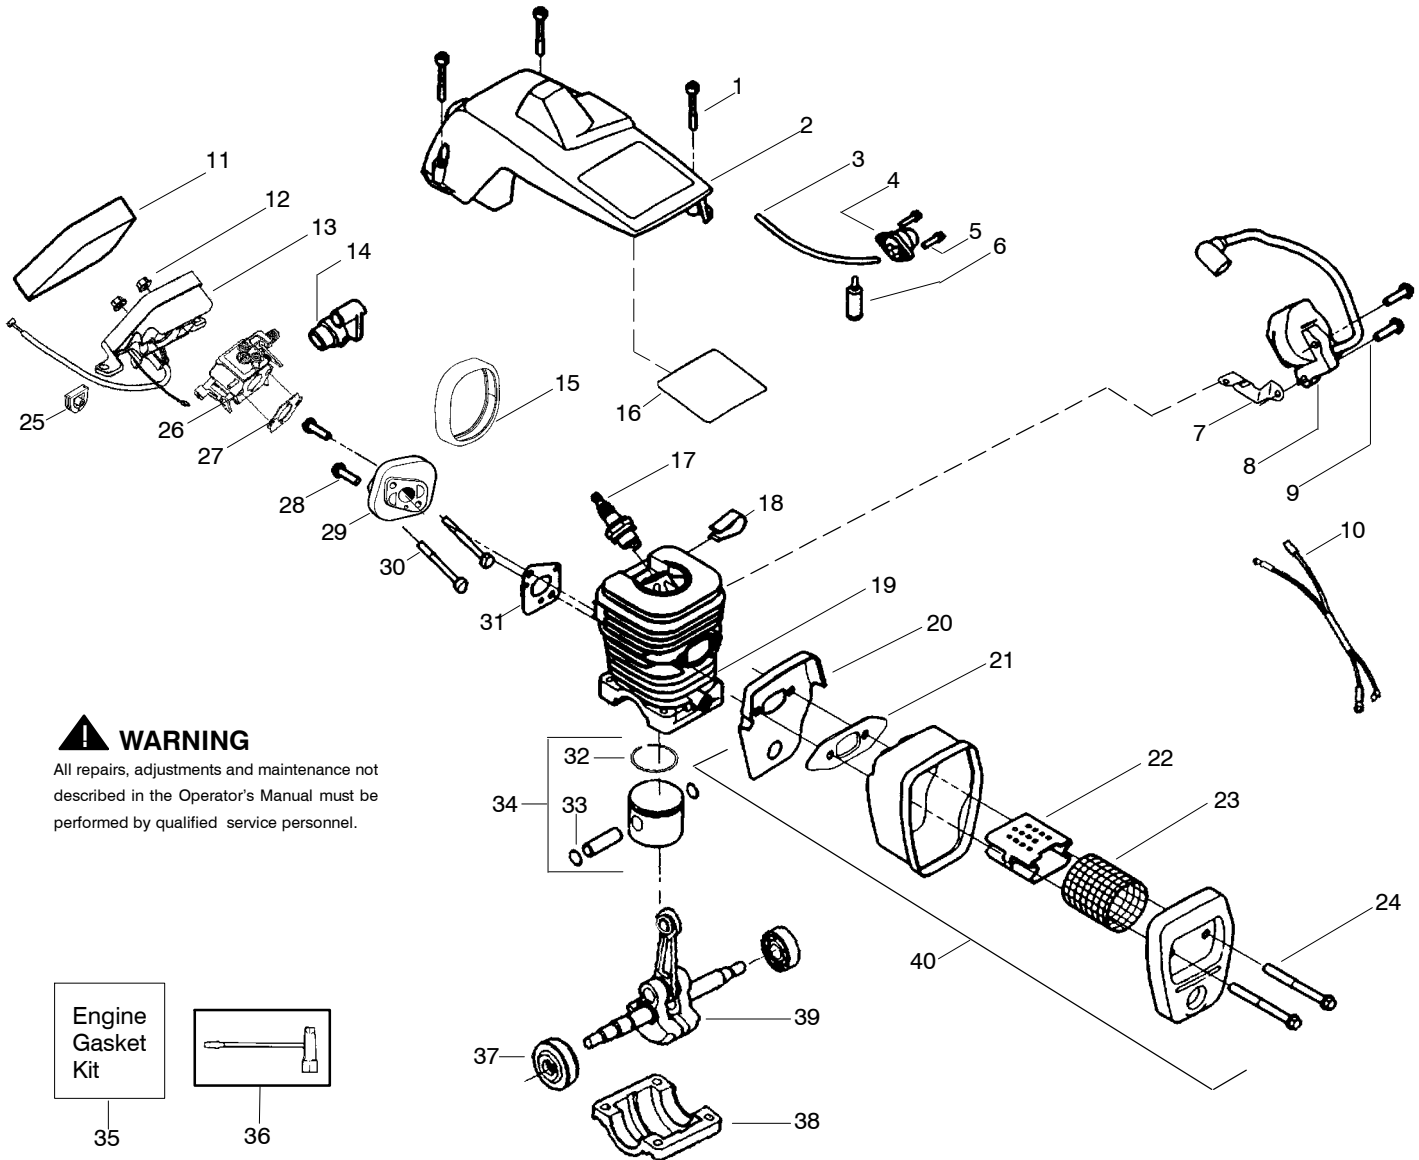

WARNING

All repairs, adjustments and maintenance not described in the Operator's Manual must be performed by qualified service personnel.

Ref.	Part No.	Description	Ref.	Part No.	Description	Ref.	Part No.	Description
1.	530016153	Screw	19.	530012550	Cylinder	35.	530069608	Kit-Engine Gasket (Incl. 21, 27 & 31)
2.	530056914	Assy-Cylinder Shield (includes # 16)	20.	530049870	Backplate-Muffler	36.	530031135	Scrench
3.	530069247	Kit-Fuel Line (Small)	21.	530069608	Gasket-Muffler(kit)	37.	530056363	Assy-Seal & Bearing
4.	530071835	Kit-Purge Bulb (incl.#5)	22.	530037813	Diffuser-Muffler	38.	530037935	Cap-Crankcase
5.	530015780	Screw	23.	530036103	Screen-Spark	39.	530047062	Assy-Crankshaft
6.	530095646	Assy-Fuel Pick-up	24.	530016132	Bolt-Muffler	40.	530047207	Assy-Muffler (Incl. 20,21,22,23,24)
7.	530047442	Strap-Ground	25.	530047631	Grommet-Throttle Cable			Not Shown
8.	530039238	Ignition Module	26.	---	Kit-Carburetor			
9.	530015814	Screw		545081885	Walbro (WT-891) (Incl. Grommet)			
10.	530057475	Assy-Wire Harness	27.	530069608	Gasket-Carb. (kit)			Manual
11.	530037793	Foam-Air Filter	28.	530016386	Screw		545123809	- Euro 1
12.	530016101	Nut	29.	530049700	Carb. Adapter		545123810	- Euro 2
13.	530057702	Assy-Air Box	30.	530016187	Screw		545123811	- Euro 3
14.	530035526	Grommet-Carb Adjust	31.	530069608	Gasket- Adaptor(kit)		545003009	Decal-Warning
15.	530054144	Seal-Carb Adapter	32.	530038729	Ring-Piston			
16.	530055698	Reflector-Heat	33.	530015697	Retainer-Piston Pin			
17.	952030150	Spark Plug (RCJ-7Y)	34.	530071408	Kit-Piston (Incl. 32,33)			
18.	530016136	Clip-High Tension Lead						

↗ = NEW PART NUMBER FOR THIS IPL

★ = REFER TO THE SERVICE REFERENCE INDICATED FOR MORE INFORMATION. (LOCATED AT END OF IPL)