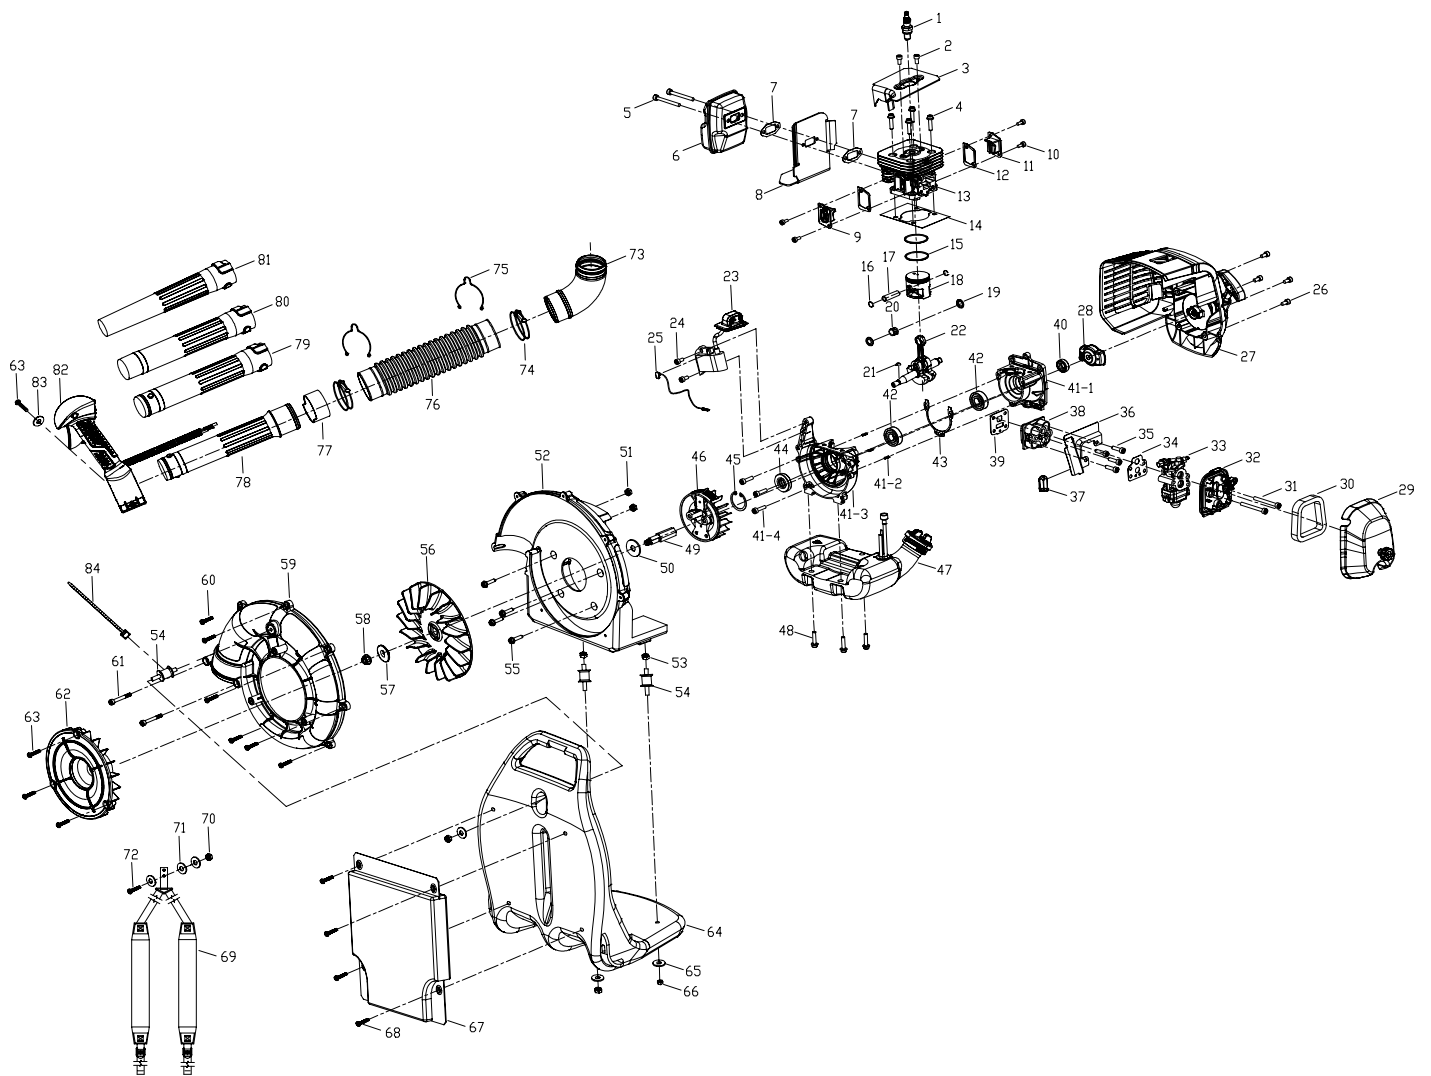

SERVICE SPARE PARTS LIST

SPECIFY MODEL NO. WHEN ORDERING PARTS		DATE	REVISED DATE
30cc Back Pack Blower		11/19/2007	11/19/2007
MODEL NO.	ASB3206		V1

30cc Back Pack Blower
ASB3206

PARTS LIST

Date:7-28-2009

No.	Parts No.	Description	Q	P Code
1	9295-310801	SPARK PLUG	1	120
2	9SGEB-05-10	SCREW	2	120
3	9211-320601	PLATE, SPARK SIDE	1	120
4	9SRCB-05-22	SCREW	4	120
5	9SXMBJ05-50	SCREW	2	120
6	9228-334503	MUFFLER ASS'Y	1	120
7	9014-GP0102	MUFFLER GASKET	2	120
8	9211-334501	MUFFLER PLATE	1	120
9	9017-334501	COVER, FLYWHEEL SIDE	1	120
10	9SGEB-04-10	SCREW	4	120
11	9017-334502	COVER, STARTER SIDE	1	120
12	9014-334507	GASKET	2	120
13	9292-334501F	CYLINDER	1	120
14	9014-334501	GASKET	2	120
15	AO9290-334501-ZA999	PISTON & PISTON RING ASS'Y	1	120
18			120	
16	9131-334501	CIRCLIP	2	120
17	9115-334501	PISTON PIN	1	120
19	9067-334501	AXIS COVER	2	120
20	9NR-KV9129.8	NEEDLE BEARING	1	120
21	6221-830301	KEY	1	120
22	9228-334502	CRANK/ROD ASS'Y	1	120
23	9288-320601-CH	IGNITION COIL	1	120
24	9SGEB-05-20	SCREW	2	120
25	9010-332102	COIL WIRE	1	120
26	9SGKB-05-12.5	SCREW	4	120
27	9228-320619	STARTER HOUSING ASS'Y INCL 27-1, 27-2, 27-3, 27-4	1	120
		27-5, 27-6, 27-7, 27-8, 27-9, 27-10		
27-1	9196-320601	HANDLE	1	120
27-2	9059-310701	BUSHING	1	120
27-3	9017-320602	HOUSING	1	120
27-4	9228-332125	SPRING ASS'Y	1	120
27-5	9194-330501	ROPE	1	120
27-6	9299-332101	PULLEY	1	120
27-7	9024-MD0701	SPRING EZ	1	120
27-8	9112-334501	PULLEY COVER	1	120
27-9	9014-MD0106	WASHER	1	120