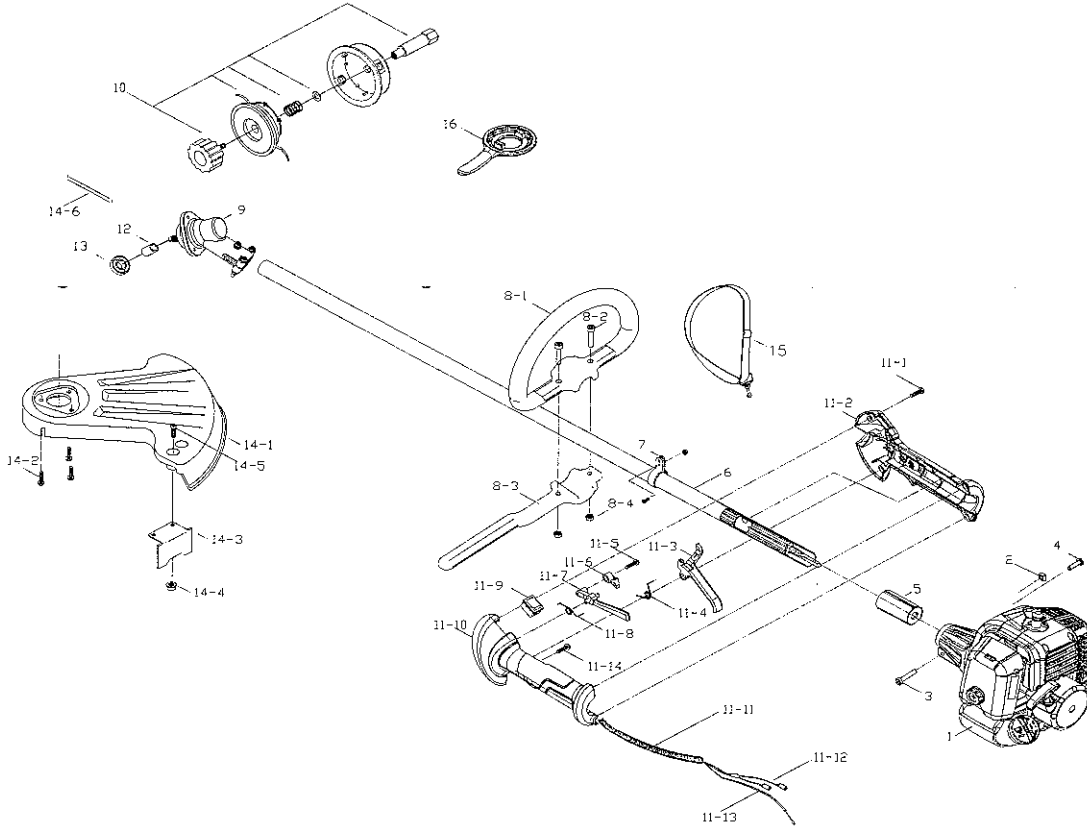

SERVICE SPARE PARTS LIST

SPECIFY MODEL NO. WHEN ORDERING PARTS		DATE	REVISED DATE
26cc String Trimmer		11/19/2007	11/19/2007
MODEL NO.	AT3362VB		
			V1

No.	STK CODE	Parts No.	Description	Q	No.	STK CODE	Parts No.	Description	Q
1		9238-336203	ENG ASS'Y	1	11-6		9176-336201	LIBERATE CHUNK	1
2		6NDB-05	NUT	1	11-7		9176-336202	LIBERATE SHAFT	1
3		9SDABM05-25	SCREW	1	11-8		9024-336202	SPRING	1
4		9SGKBY10/24-0.625	SCREW	1	11-9		9022-330502	SWITCH	1
5		9027-332101	PRECAUTION COVER	1	11-10		9068-336201	HOUSING, HANDLE (L)	1
6		9228-336314	BAG BEHIND	1	11-11		9059-332101	HOSE	1
7		9228-330346	HARNES RING	1	11-12		9010-332103	WIRE ASS'Y, SWITCH	1
8		9228-330336	HANDLE ASS'Y	1	11-13		9010-336401	THROTTLE CABLE	1
8-1		9068-330306	HOUSING, HANDLE-UPPER	1	11-14		6SLABB03-06	SCREW	1
8-2		9SKKBY10/24-1	SCREW	2	12		9124-330309	SPLINE SLEEVE	1
8-3		9068-330305	HOUSING, HANDLE-UNDER	1	13		9131-330601	COLLAR	1
8-4		9NAC-10/24	NUT	2	14	C	9228-330324	GRASS SHIELD ASS'Y	1
9		9110-330301	GEAR HOUSING ASS'Y	1	14-1	C	9017-330315	GASS SHIELD	1
10		9228-330319	STRINGHEAD ASS'Y	1	14-2	B	9SKKBY10/24-0.5	SCREW	3
11		9228-336218	HANDLE ASS'Y	1	14-3	A	9250-330301	KIT, KNIFE	1
11-1		6SDABB04-12	SCREW	4	14-4	B	6NGB-10/24	NUT	2
11-2		9068-336202	HOUSING, HANDLE (R)	1	14-5	B	9SKKBY10/24-0.62	SCREW	2
11-3		9028-336201	TRIGGER	1	14-6	A	9111-330301	STICK	1
11-4		9024-336203	SPRING TRIGGER	1	15		9149-330301	HARNES	1
11-5		6SLABB3.5-10	SCREW	1	16		9042-330101	WRENCH	1

Stocking Codes are:

A - Dealer stocked

B - Distributor stocked

C - Factory stocked

SERVICE SPARE PARTS LIST

SPECIFY MODEL NO. WHEN ORDERING PARTS		DATE	REVISED DATE
26cc Engine Ass'y		11/19/2007	11/19/2007
MODEL NO.	9238-336203		V0