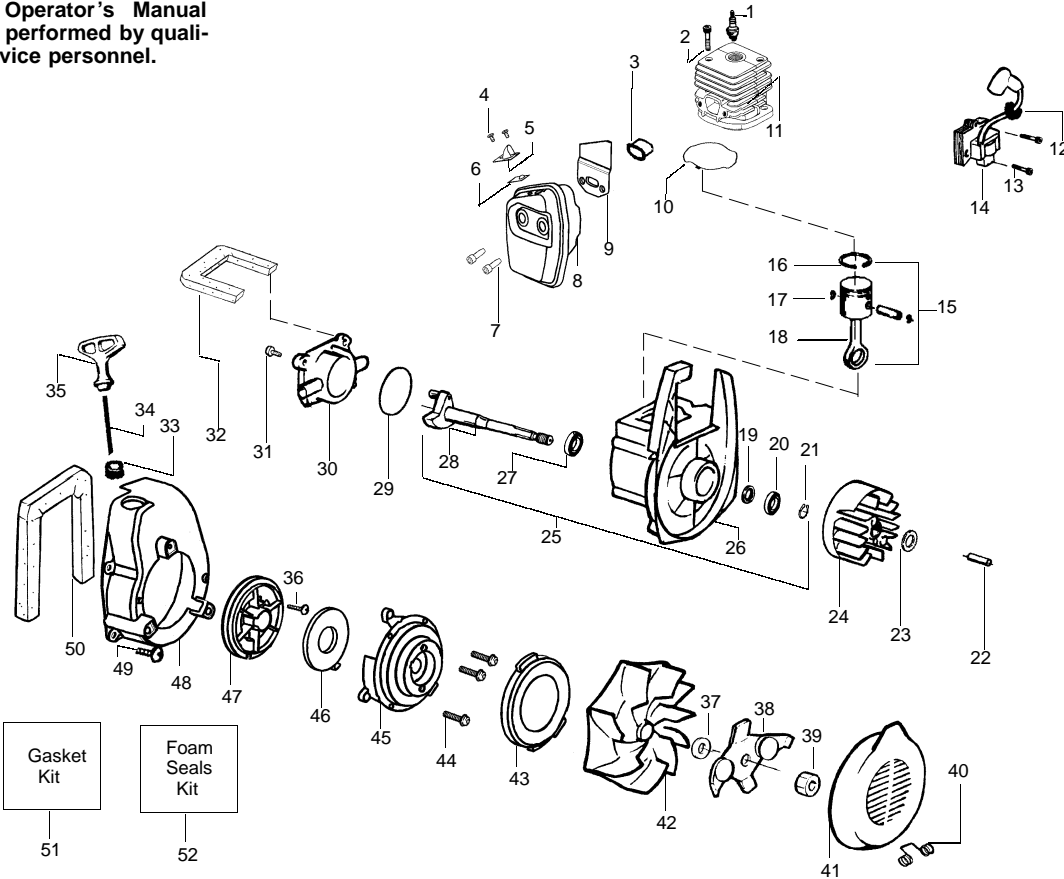

TYPE 2

WARNING
All repairs, adjustments and maintenance not described in the Operator's Manual must be performed by qualified service personnel.

Ref.	Part No.	Description	Ref.	Part No.	Description	Ref.	Part No.	Description
1.	952030164	Spark Plug (RCJ-6Y)	20.	530055728	Bearing-Outer	39.	530626605	Nut
2.	530015953	Screw	21.	530015941	Retainer Ring-C'chaft	40.	530402043	Spring-Return Cover
3.	530055191	Insulator-Heat	22.	530016190	Spacer-Flywheel	41.	530049313	Door-Inlet
4.	530055240	Screw	23.	530015149	Washer	42.	530069817	Kit-Impeller Assy
5.	530055241	Deflector-Muffler	24.	530039209	Assy-Flywheel	43.	530055106	Seal-Ring
6.	530071461	Kit-Spark Screen (incl. #4)	25.	530071456	Assy-Crankcase/Crank shaft (incl. 21,26,28)	44.	530016349	Screw
7.	530016341	Screw-Muffler-Internal	26.	530012440	Assy-Crankcase (Incl. 19,20,27)	45.	530055101	Housing-Pulley
8.	530071499	Kit-Muffler (incl. 4-6,7,9)	27.	530032125	Bearing-Inner	46.	530042086	Spring-Starter
9.	530071458	Gasket-Baffle (Kit)	28.	530012452	Assy-Crankshaft	47.	530071466	Kit-Starter Pulley
10.	530071458	Gasket-Cylinder (Kit)	29.	530071458	O-ring-C/case (Kit)	48.	530055102	Housing-Fan
11.	530071457	Kit-Cylinder	30.	530012443	Cover-Crankcase	49.	530015810	Screw
12.	530019182	Grommet-Ign. Module	31.	530015810	Screw	50.	530071459	Foam-365mm (Kit)
13.	530016357	Screw-Ignition Module	32.	530071459	Foam-219mm (Kit)	51.	530071458	Kit-Gasket (includes #9,10,29, adaptor gas ket, & carb. gasket)
14.	530035505	Module-Ignition	33.	530029182	Eyelet-Flange	52.	530071459	Kit-Foam Seals (includes #32,50, air dam & Fuel line grommet)
15.	530069812	Kit-Piston (Incl. 16 & 17)	34.	530071467	Kit-Rope			
16.	530055120	Ring-Piston	35.	530049488	Handle-Starter			
17.	530015162	Retainer-Piston Pin	36.	530016326	Screw-Rope			
18.	530069945	Assy-Connecting Rod	37.	530016240	Washer-Belleville			
19.	530019264	Seal-Crankcase	38.	530095461	Assy-Mulch Blade			

✓ = NEW PART NUMBER FOR THIS IPL   ★ = REFER TO THE SERVICE REFERENCE INDICATED FOR MORE INFORMATION. (LOCATED AT END OF IPL)

[Order McCulloch BVM 240 parts on eBay](https://www.ebay.com/str/mcculloch)