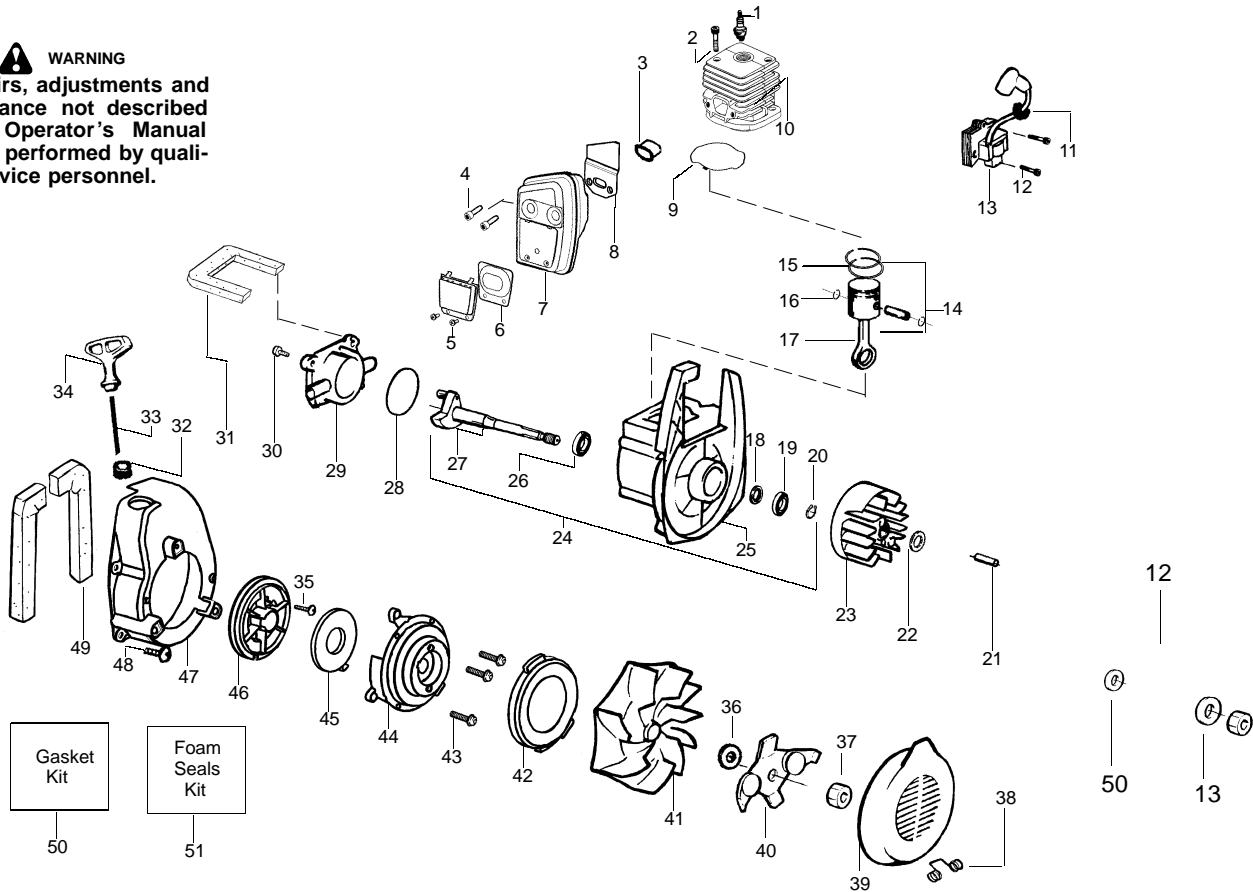

TYPE 3

WARNING
All repairs, adjustments and maintenance not described in the Operator's Manual must be performed by qualified service personnel.

Ref.	Part No.	Description	Ref.	Part No.	Description	Ref.	Part No.	Description
1.	952030249	Spark Plug (RCJ-6Y)	21.	530016190	Spacer-Flywheel	40.	530095461	Assy-Mulch Blade
2.	530015953	Screw	22.	530015149	Washer	41.	530069817	Assy-Impeller
3.	530055191	Insulator-Heat	23.	530039209	Assy-Flywheel	42.	530056625	Seal-Ring
4.	530016387	Screw-Muffler-Internal	24.	530071456	Assy-Crankcase/Crank shaft (incl. 20,25,27)	43.	530016349	Screw
5.	530015241	Screw	25.	530012492	Assy-Crankcase (Incl. 18,19,26)	44.	530055101	Housing-Pulley
6.	530071593	Kit-Spark Screen (incl. #5)	26.	530032125	Bearing-Inner	45.	530042086	Spring-Starter
7.	530071600	Kit-Muffler (incl. 4,5,6, & 8)	27.	530012452	Assy-Crankshaft	46.	530071466	Kit-Starter Pulley
8.	530071458	Gasket-Baffle (kit)	28.	530071458	O-ring-C/case (kit)	47.	530055102	Fan Housing
9.	530071458	Gasket-Cylinder (kit)	29.	530012443	Cover-Crankcase	48.	530015810	Screw
10.	530071457	Kit-Cylinder	30.	530015810	Screw	49.	530071459	Foam-182mm (kit)
11.	530019182	Grommet-Ign. Module	31.	530071459	Foam-219mm (kit)	50.	530071458	Kit-Gasket (page 3 incl. 2 & 5) (page 6 incl. 8,9, & 28)
12.	530016357	Screw-Ignition Module	32.	530029182	Eyelet-Flange	51.	530071459	Kit-Foam Seals (page 3 incl. 1,16, & 32) (page 6 incl. 31 & 49)
13.	530035505	Ignition Module	33.	530071467	Kit-Rope			
14.	530069812	Kit-Piston (Incl. 15 & 16)	34.	530049488	Handle-Starter			
15.	530055120	Piston Ring	35.	530016326	Screw-Rope			
16.	530015162	Retainer-Piston Pin	36.	530016240	Washer-Belleville			
17.	530069945	Assy-Connecting Rod	37.	530626605	Nut			
18.	530071615	Kit-Crankcase Seal	38.	530402043	Spring-Return Cover			
19.	530055728	Bearing-Outer	39.	530049313	Inlet Door			
20.	530015941	Retainer Ring-C'chaft						

✓ = NEW PART NUMBER FOR THIS IPL   * = REFER TO THE SERVICE REFERENCE INDICATED FOR MORE INFORMATION. (LOCATED AT END OF IPL)

[Order McCulloch BVM 240 parts on eBay](#)