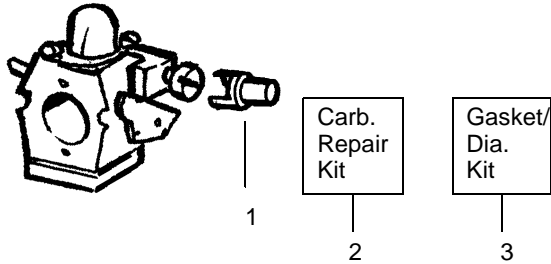

✓ = NEW PART NUMBER FOR THIS IPL * = REFER TO THE SERVICE REFERENCE INDICATED FOR MORE INFORMATION. (LOCATED AT END OF IPL)

[Order McCulloch BVM 240 parts on eBay](#)

TYPE 1 ONLY

Carburetor Assembly Part # 530069924 - (WA-229)