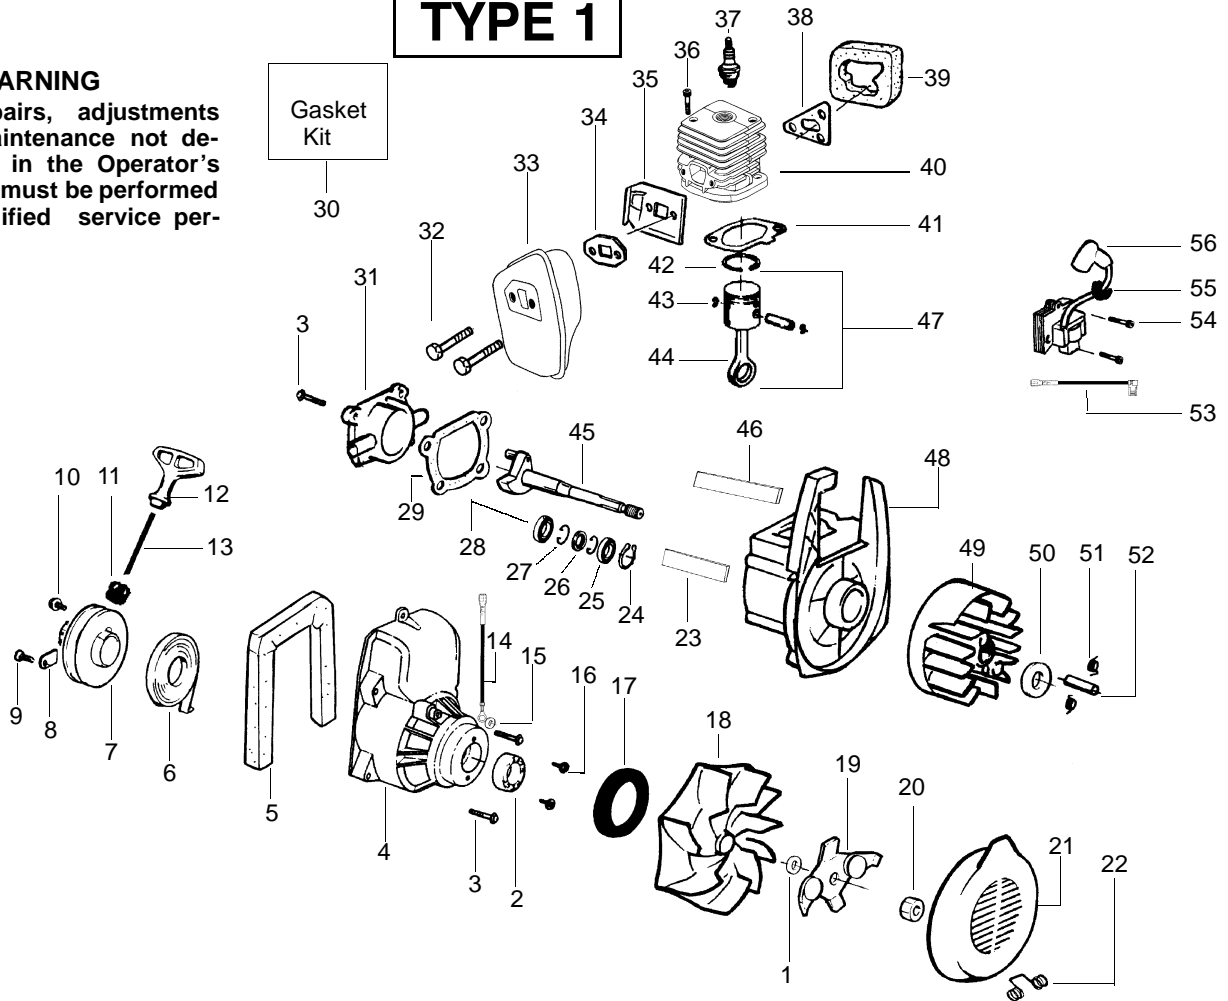

TYPE 1

⚠ WARNING
All repairs, adjustments and maintenance not described in the Operator's Manual must be performed by qualified service personnel.

Ref.	Part No.	Description	Ref.	Part No.	Description	Ref.	Part No.	Description
1.	530016240	Washer-Belleville	24.	530015941	Retainer Ring-C'chaft	44.	530069945	Connecting Rod Ass'y.
2.	530054292	Bearing	25.	530032124	Bearing - Outer	45.	530049429	Assy. - Crankshaft
3.	530015810	Screw	26.	530019179	Seal - Crankcase	46.	530049846	Foam - Top
4.	530054114	Fan Housing Ass'y. (incl. 2, 3)	27.	530015945	Retaining Ring- c'case	47.	530069812	Piston Kit (Incl. 42 & 43)
5.	530049713	Foam Seal	28.	530032125	Bearing - Inner	48.	530069818	Assy.- Crankcase (incl. 25-28)
6.	530042086	Starter Spring	29.	530019181	Gasket - C'case/Shrd	49.	530071268	Assy-Flywheel (incl51)
7.	530069885	Starter Pulley Kit	30.	530069813	Kit - Gasket (incl. 29,34,38,41)	50.	530015149	Washer
8.	530016226	Retainer Can	31.	530049297	Cover - Crankcase	51.	530023817	Spring-Starter Dog
9.	530015880	Screw	32.	530016203	Bolt - Muffler	52.	530016190	Flywheel Spacer
10.	530016080	Screw-Starter Pulley	33.	530052241	Assy. -Muffler	53.	530049495	Leadwire - Switch
11.	530029182	Eyelet - Flange	34.	530019241	Gasket - Muffler	54.	530016208	Bolt
12.	530049488	Starter Handle	35.	530049502	Shield - Muffler	55.	530019182	Grommet-Ign. Module
13.	530069232	Kit - Rope	36.	530015953	Screw	56.	530052266	Ignition Module
14.	530049496	Leadwire - Ground	37.	952030201	Spark Plug (RCJ-8Y)			
15.	530015677	Washer	38.	530019242	Gasket- Carb. Adapter			
16.	530015815	Screw	39.	530019247	Air Dam			
17.	530019240	O-Ring	40.	530069865	Cylinder Kit	Not Shown		
18.	530069817	Assy.Impeller	41.	530049467	Gasket - Cylinder			
19.	530095461	Assy. Mulch Blade	42.	530055120	Piston Rings (2)			
20.	530626605	Nut	43.	530015162	Retainer		530069914	Spark Arrestor Kit (Optional)
21.	530049313	Door - Inlet						
22.	530402043	Spring-Return Cover						
23.	530049847	Foam - Side						

✓ = NEW PART NUMBER FOR THIS IPL   ★ = REFER TO THE SERVICE REFERENCE INDICATED FOR MORE INFORMATION. (LOCATED AT END OF IPL)
● = THESE PARTS ARE ILLUSTRATED FOR CLARITY. ORDER COMPLETE ASSEMBLY.

[Order McCulloch BVM 240 parts on eBay](https://www.ebay.com/str/mcculloch)