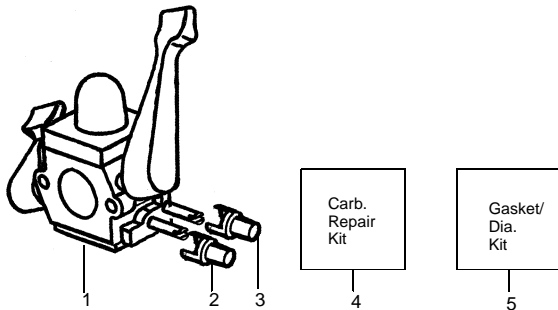

✓ = NEW PART NUMBER FOR THIS IPL * = REFER TO THE SERVICE REFERENCE INDICATED FOR MORE INFORMATION. (LOCATED AT END OF IPL)

[Order McCulloch BVM 240 parts on eBay](#)

TYPE 1 ONLY

Carburetor Assembly Part # 530069924 - (WA-229)

Key No.	Part No.	Description
1	530038403	Limiter Cap
2	530069842	Carburetor Repair Kit
3	530069845	Gasket/Diaphragm Kit

TYPE 2,3 ONLY

Carburetor Assembly Part # 530071465 - (C1Q-W11)

Ref.	Part No.	Description
1.	530071465	Assy-Carb. Zama (C1Q-W11)
2.	530038479	Cap-Limiter (high) brown
3.	530038478	Cap-Limiter (low) tan
4.	530071475	Kit-Carb. Repair
5.	530071489	Kit-Carb. Gasket (Zama)