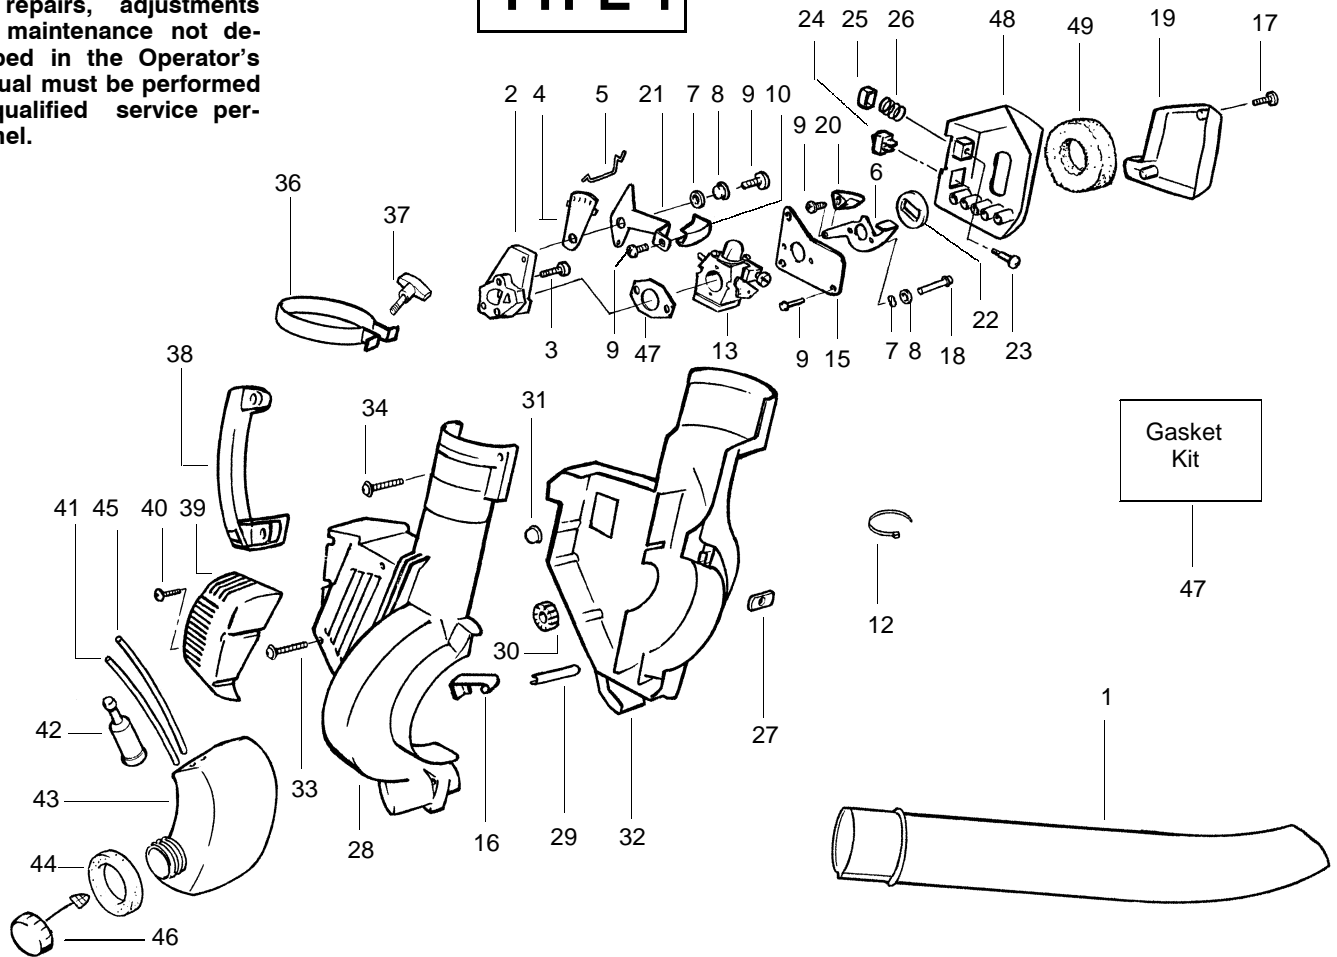

⚠ WARNING
 All repairs, adjustments and maintenance not described in the Operator's Manual must be performed by qualified service personnel.

TYPE 1

Ref.	Part No.	Description	Ref.	Part No.	Description
1.	530095597	Blower Tube	28.	530049312	Housing-Right
2.	530049322	Carburetor Adaptor	29.	530049617	Guide Starter Rope
3.	530016014	Screw	30.	530049323	Isolator
4.	530049526	Throttle Plate	31.	530036792	Isolator
5.	530049324	Throttle Linkage	32.	530049311	Housing-Left
6.	530049834	Choke Lever	33.	530015886	Screw
7.	530015254	Washer	34.	530015880	Screw
8.	530015852	Choke Spacer	36.	530016324	Clamp-Blower Tube
9.	530015775	Screw	37.	530016322	Knob
10.	530049837	Knob-Throttle Lever	38.	530095469	Handle
12.	530049494	Wire Clamp	39.	530049879	Muffler Cover
13.	530069924	Carburetor Ass'y. (WA-229)	40.	530015880	Screw
15.	530052293	Choke Plate	41.	530069247	Line Kit-Carb/Purge
16.	530402044	Spring Cover Latch	42.	530095646	Fuel Pick-up Ass'y.
17.	530015957	Screw	43.	530049491	Fuel Tank Ass'y.
18.	530015849	Screw	44.	530049527	Gasket-Fuel Tank
19.	530049315	Air Box Cover	45.	530069216	Line Kit-Tank/Purge
20.	530049836	Knob-Choke Lever	46.	530049386	Fuel Cap w/Retainer
21.	530049325	Throttle Lever	47.	530069813	Gasket Kit
22.	530019246	Filter-Choke Plate	48.	530049316	Air Box
23.	530016211	Retainer-Purge Button	49.	530049383	Air Filter
24.	530069572	Switch			
25.	530049838	Purge Button			
26.	530016212	Spring-Purge Button			
27.	530016207	Nut			
				Not Shown	
				---	Operator Manual
				530087850	Scan.
				530087851	Euro.

✓ = NEW PART NUMBER FOR THIS IPL ★ = REFER TO THE SERVICE REFERENCE INDICATED FOR MORE INFORMATION. (LOCATED AT END OF IPL)

[Order McCulloch BVM 240 parts on eBay](https://www.ebay.com/str/mcculloch)

TYPE 1