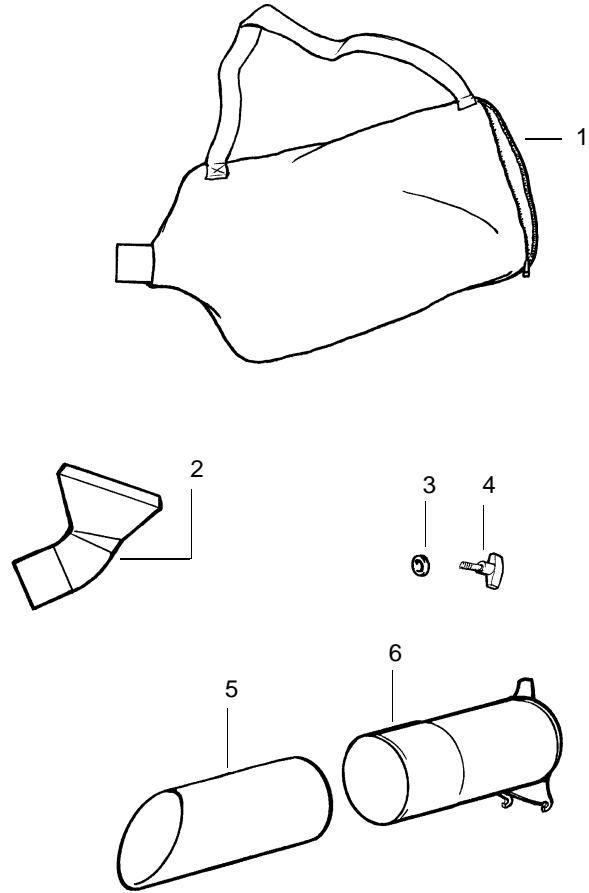

✓ = NEW PART NUMBER FOR THIS IPL * = REFER TO THE SERVICE REFERENCE INDICATED FOR MORE INFORMATION. (LOCATED AT END OF IPL)

[Order McCulloch BVM 240 parts on eBay](#)

TYPE 1 ONLY

Carburetor Assembly Part # 530069924 - (WA-229)

Key No.	Part No.	Description
1	530038403	Limiter Cap
2	530069842	Carburetor Repair Kit
3	530069845	Gasket/Diaphragm Kit

TYPE 2,3 ONLY

Carburetor Assembly Part # 530071465 - (C1Q-W11)

Ref.	Part No.	Description
1.	530071465	Assy-Carb. Zama (C1Q-W11)
2.	530038479	Cap-Limiter (high) brown
3.	530038478	Cap-Limiter (low) tan
4.	530071475	Kit-Carb. Repair
5.	530071489	Kit-Carb. Gasket (Zama)

Kit - Carburetor Assy # 530071632 - C1Q-W11C

Note: No Repair kits are available for this carburetor, please order the complete assembly part number 530-071632 (C1Q-W11C)

TYPE 1,2,3

Vacuum Tube Ass'y.

Ref.	Part No.	Description
1.	530095564	Assy-Vac. Bag w/strap
2.	530095470	Tube-Elbow Vac
3.	530049686	Retainer-Vac Tube Knob
4.	530016322	Knob
5.	530094476	Tube-Lower Vac
6.	*****	Tube-Upper Vac

***** **Service Note** *****
(When ordering the new upper vac tube 530056901 , items # 3,4 are not required.)

✓ = NEW PART NUMBER FOR THIS IPL * = REFER TO THE SERVICE REFERENCE INDICATED FOR MORE INFORMATION. (LOCATED AT END OF IPL)
● = THESE PARTS ARE ILLUSTRATED FOR CLARITY. ORDER COMPLETE ASSEMBLY.