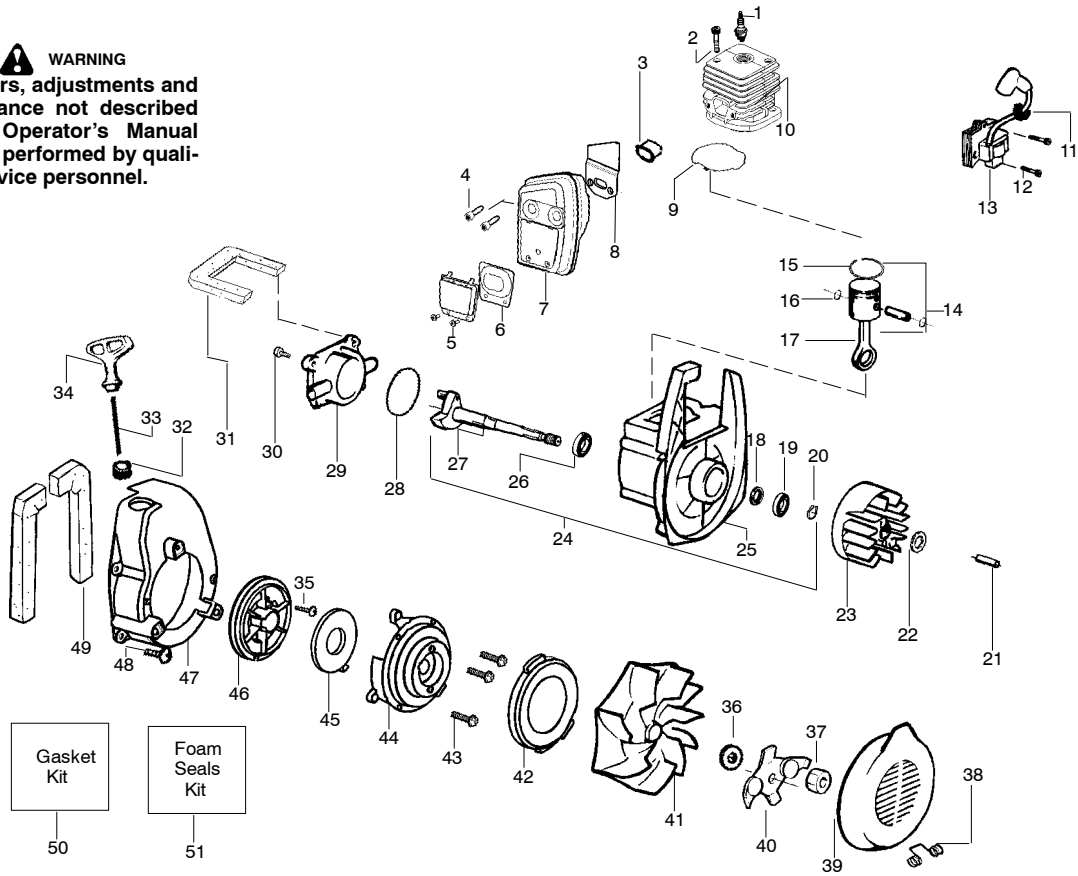

WARNING
All repairs, adjustments and maintenance not described in the Operator's Manual must be performed by qualified service personnel.

Ref.	Part No.	Description	Ref.	Part No.	Description	Ref.	Part No.	Description
1.	952030249	Spark Plug (RCJ-6Y)	21.	530016190	Spacer-Flywheel	40.	530095461	Assy-Mulch Blade
2.	530015953	Screw	22.	530015149	Washer	41.	530069817	Assy-Impeller
3.	*****	Insulator-Heat	23.	530039209	Assy-Flywheel	42.	530056625	Seal-Ring
4.	530016387	Screw-Muffer-Internal	24.	530071456	Assy-Crankcase/Crank shaft (incl. 20,25,27)	43.	530016349	Screw
5.	530015241	Screw	25.	530012492	Assy-Crankcase (Incl. 18,19,26)	44.	530055101	Housing-Pulley
6.	530071593	Kit-Spark Screen (incl. #5)	26.	530032125	Bearing-Inner	45.	530042086	Spring-Starter
7.	530071834	Kit-Muffer (incl. 4,5,6, & 8)	27.	530012452	Assy-Crankshaft	46.	530071466	Kit-Starter Pulley
8.	530071458	Gasket-Baffle (kit)	28.	530071458	O-ring-C/case (kit)	47.	530055102	Fan Housing
9.	530071458	Gasket-Cylinder (kit)	29.	530012443	Cover-Crankcase	48.	530015810	Screw
10.	530012432	Cylinder	30.	530015810	Screw	49.	530071459	Foam-182mm (kit)
11.	530019182	Grommet-Ign. Module	31.	530071459	Foam-219mm (kit)	50.	530071458	Kit-Gasket (page 1 incl. 2, & 5)
12.	530016357	Screw-Ignition Module	32.	530029182	Eyelet-Flange	51.	530071459	Kit-Foam Seals (page 2 incl. 8,9, & 28)
13.	530035505	Ignition Module	33.	530071467	Kit-Rope			Kit-Foam Seals (page 1 incl. 1,14,17,32)
14.	530071357	Kit-Piston (Incl. 15 & 16)	34.	530049488	Handle-Starter			(page 2 incl. 31 & 49)
15.	530055120	Piston Ring	35.	530016391	Screw-Rope			
16.	530015162	Retainer-Piston Pin	36.	530016402	Washer-Belleville			
17.	530069945	Assy-Connecting Rod	37.	530626605	Nut			
18.	530071615	Kit-Seal	38.	530402043	Spring-Return Cover			
19.	530055728	Bearing-Outer	39.	530049313	Inlet Door			
20.	530015941	Retainer Ring-C'chaft						

✓ = NEW PART NUMBER FOR THIS IPL

★ = REFER TO THE SERVICE REFERENCE INDICATED FOR MORE INFORMATION. (LOCATED AT END OF IPL)