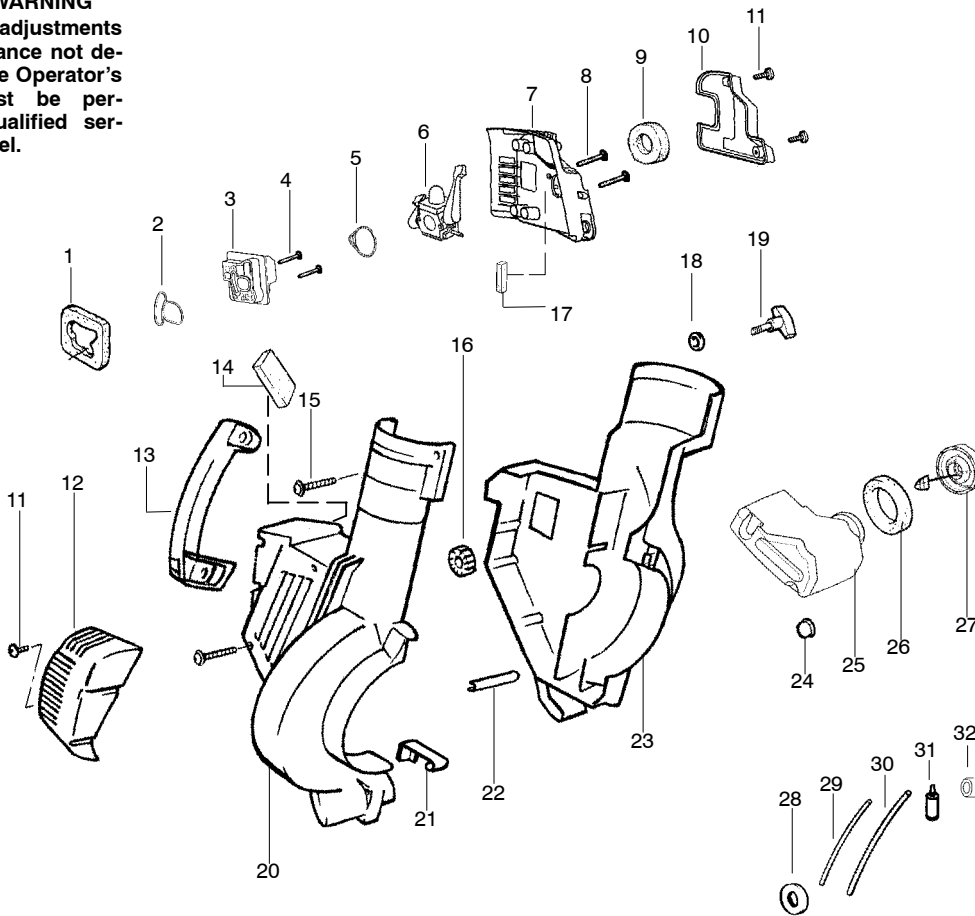

⚠ WARNING

All repairs, adjustments and maintenance not described in the Operator's Manual must be performed by qualified service personnel.

Ref.	Part No.	Description	Ref.	Part No.	Description
1.	530071459	Air Dam (kit)	21.	530402044	Spring-Cover Latch
2.	530071458	Gasket-Adapter (kit)	22.	530049617	Guide-Starter Rope
3.	530035561	Carburetor Adaptor	23.	530058851	Housing-Left
4.	530016309	Screw	24.	530036792	Isolator-Crankcase
5.	530071458	Gasket-Carburetor (kit)	25.	530049491	Assy-Fuel Tank
6.	---	Kit-Carb Ass'y.	26.	530049527	Gasket-Fuel Tank
	530071632	(C1Q-W11C)	27.	530049386	Fuel Cap w/Retainer
	530071775	(WT-606_	28.	530049656	Grommet-Shroud
7.	530056629	Air Box	29.	530069247	Kit-Line Carb/Purge
8.	530015849	Screw-Carb.	30.	530069216	Kit-Line Tank/Purge
9.	530049383	Filter-Air	31.	530095646	Assy-Fuel Pick-up
10.	530056581	Cover-Air Filter	32.	530071459	Grommet-Fuel line (kit)
11.	530016349	Screw			Not Shown
12.	530056641	Guard-Muffler			
13.	530095469	Handle			
14.	530071459	Foam 71.1mm (kit)			
15.	530015886	Screw			
16.	530049323	Isolator	↗ 530165877	---	Operator Manual
17.	530071459	Foam 25.4mm (kit)	↗ 530165876		Scan
18.	530015197	Nut	↗ 530165878		Euro
19.	530016322	Knob-Blower	↗ 530165878		Euro III
20.	530059193	Assy-Housing-RH (Incl. #21)	↗ 530165879		Euro IV
			↗ 530165880		Turkish
			530057414		Warning Decal
			530402633		Decal-Screw Warning

✓ = NEW PART NUMBER FOR THIS IPL

★ = REFER TO THE SERVICE REFERENCE INDICATED FOR MORE INFORMATION. (LOCATED AT END OF IPL)

Assy - Vacuum

Ref.	Part No.	Description
1.	530095564	Assy-Vac. Bag w/strap
2.	530095470	Tube-Elbow Vac
3. ✓	530071970	Kit-Lower Vac Tube (Incl. 4)
4.	530402528	Screw
5.	530056901	Tube-Upper Vac
6.	530095593	Tube-Blower