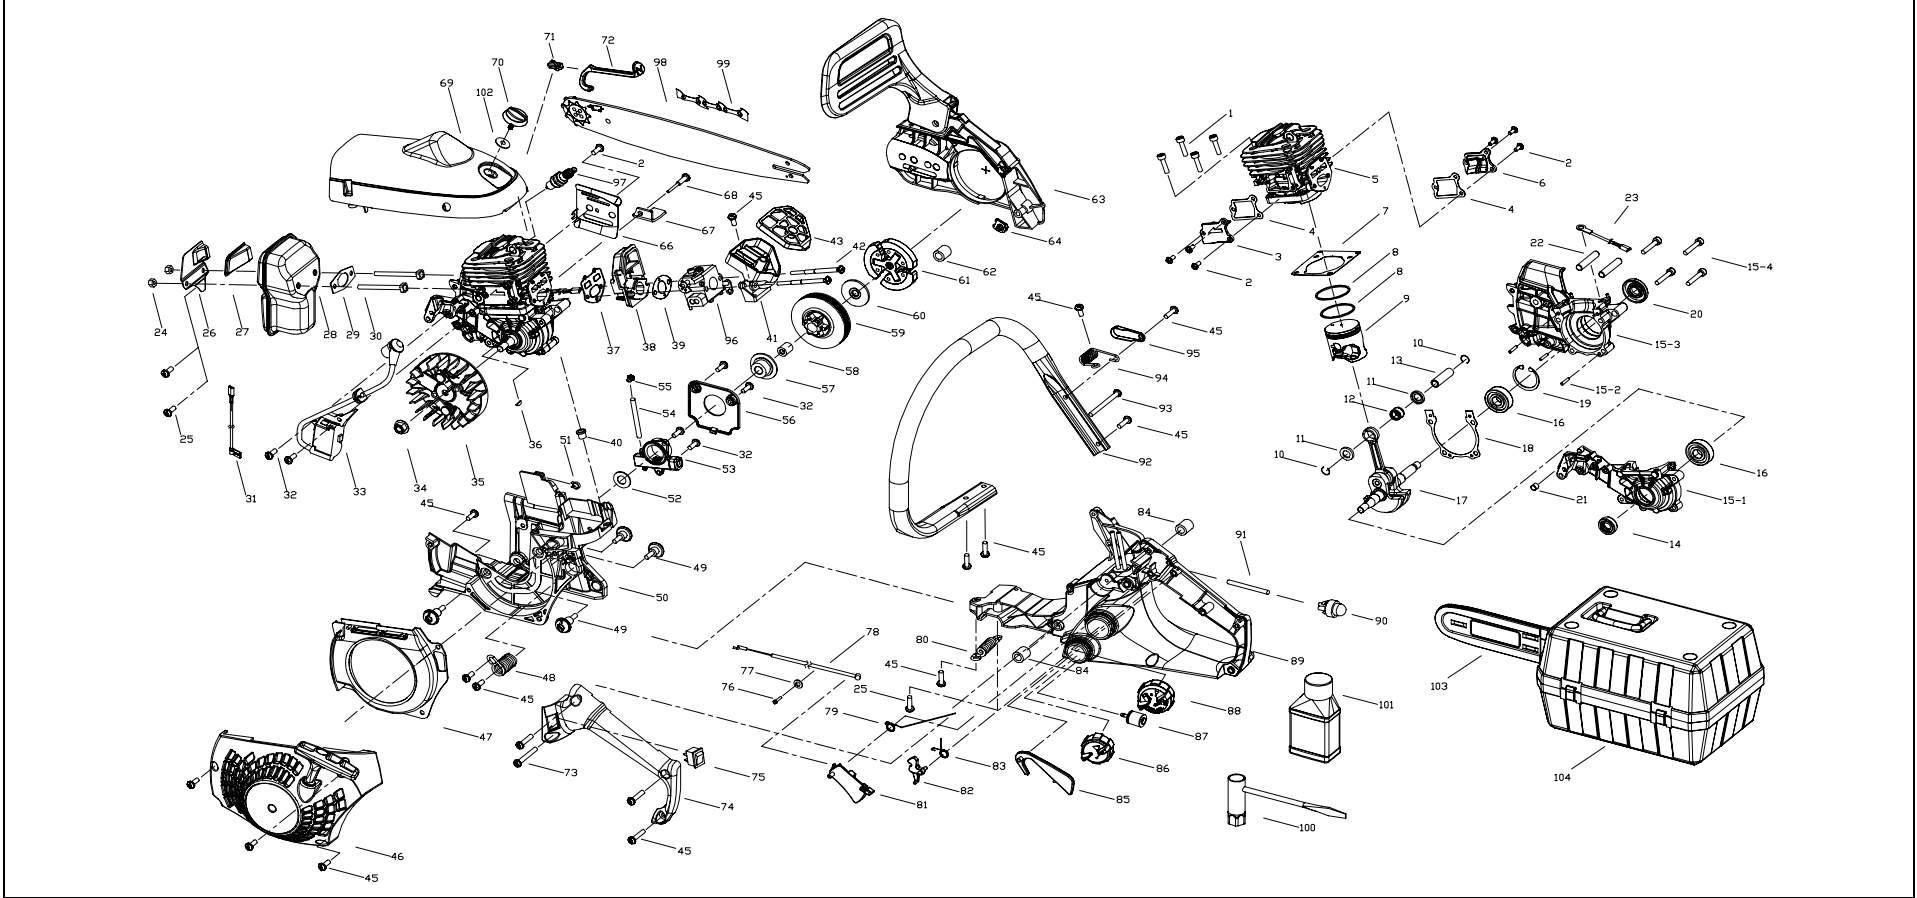

SERVICE SPARE PARTS LIST

SPECIFY MODEL NO. WHEN ORDERING PARTS		DATE	REVISED DATE	PAGE
40cc Gas Chain Saw		2/15/2007	N/A	1/2
MODEL NO.	EBC1840DK			

SERVICE SPARE PARTS LIST

SPECIFY MODEL NO. WHEN ORDERING PARTS						DATE						REVISED DATE		PAGE
40cc Gas Chain Saw						2/15/2007						N/A		2/2
MODEL NO.		EBC1840DK												
No.	STK CODE	JFT Parts No.	Description	Q	No.	STK CODE	JFT Parts No.	Description	Q	No.	STK CODE	JFT Parts No.	Description	Q
1		9SGEB-05-20	SCREW	4	33		9288-310801	IGNITION ASS'Y	1	71		9072-311001	HOLDER, CHOKE LEVER	1
2		9SKKB-04-10	SCREW	7	34		9NHC-08	NUT	1	72		9114-311001	LEVER, CHOKE	1
3		9067-310802	CAP	1	35		9169-310801	FLYWHEEL ASS'Y	1	73		9SKKB05-27	SCREW	1
4		9014-310803	GASKET	1	36		6221-830301	WOODRUFF KEY	1	74		9068-311002	HANDLE ASS'Y (L)	1
5		9292-310801F□	CYLINDER	1	37		9014-310805	SPACER	1	75		9022-310701	SWITCH	1
6		9067-310801	CAP	1	38		9082-311001	ISOLATER, CARBURETER	1	76		9SKKB04-10	SCREW	1
7		9014-310801	GASKET	1	39		9014-310006	SPACER	1	77		9WFF-04-12	WASHER	1
8		9189-310801-A	PISTON RING	2	40		9013-311003	RUBBER PLUG	1	78		9010-311001	CABLE, THROTTLE	1
9		9290-310801-A	PISTON	1	41		9228-311006	AIR GUIDE ASS'Y	1	79		9024-311005	SPRING	1
10		9CA-10.3	RING	1	42		9SKKB-04-70	SCREW	2	80		9024-310803	SPRING	1
11		9131-310801	WASHER	1	43		9183-311201	SPONGE	1	81		9028-311001	TRIGGER, THROTTLE	1
12		9NR-K101411	ROLLER	1	45		9SKKB05-18	SCREW	16	82		9028-311002	TRIGGER, THROTTLE	1
13		9PC-10-35-A	PIN, PISTON	1	46		9228-31Q202	STARTER HOUSING ASS'Y, 116C YELLOW	1	83		9024-311003	SPRING	1
14		9157-332101	SEAL	1	47		9211-311001	CAP, AIRWAY	1	84		9013-311001	RUBBER PLUG	2
15		9228-310819□	CLY CASE ASS'Y	1	48		9024-311001	SPRING	1	85		9028-310801	TRIGGER, RELEASE	1
15-1		9072-310802F	CLY CASE, LEFT	1	49		9191-311001	SCREW	4	86		9228-310809	OIL CAP ASS'Y	1
15-2		9PA-03-08S	PIN	3	50		9004-311001	BRACKET	1	87		9182-310101	FUEL FILTER	1
15-3		9072-310801F	CLY CASE, RIGHT	1	51		9079-311002	BUSH	1	88		9228-310820	FUEL CAP ASS'Y, 116C YELLOW	1
15-4		9SKKB-05-27	SCREW	4	52		9WFB-10-18	SPACER	1	89		9228-311003	HANDLE ASS'Y (R)	1
16		9DB-620101	BEARING	2	53		9228-310805	PUMP ASS'Y	1	90		9142-310002	PRIMER	1
17		9228-310801-A	CRANK/ROD ASS'Y	1	54		9129-311005	PIPE	1	91		9129-311002	PIPE	1
18		9014-310802	GASKET	1	55		9154-310802	CONNECTOR	1	92		9068-311001-A	HANDLE, FRONT	1
19		9CB-32	RING	1	56		9072-310806	CAP, ANTI-DUST	1	93		9SKKB05-32	SCREW	1
20		9157-310801	SEAL	1	57		9073-310803	WORM	1	94		9024-311002	SPRING	1
21		9059-311001	BUSH	1	58		9NR-K101313	ROLLER	1	95		9043-311002	CAP, SPRING	1
22		9191-310802	SCREW	2	59		9200-311001	DRUM ASS'Y	1	96		9287-311001	CARBURETER WT-808	1
23		9010-311002	WIRE	1	60		9014-310807	WASHER	1	97		9295-310801	SPARK PLUG CHAMPION RZ7C	1
24		9NCC-05U	NUT	2	61		9228-311004	CLUTCH ASS'Y	1	98		9040-310806F	BAR	1
25		9SKKB-05-14	SCREW	2	62		9013-311002	RUBBER PLUG	1	99		6220-210815	CHAIN	1
26		9014-310810	COVER, MESH	1	63		9228-31Q201	BRAKE KIT ASS'Y, 116C YELLOW	1	100		9042-310201	SPANNER	1
27		9016-310801	SPARK ARRESTER	1	64		9NFZ-05-08	NUT	1	101		9066-310101	OIL	1
28		9228-311005	MUFFLER ASS'Y	1	66		9014-310811	SPACER	1	102		9014-311003	SPACER	1
29		9014-310804	BAFFLE	1	67		9263-310801	CHAIN CATCH	1	103		9101-310806	SCABBARD	1
30		9191-310803	SCREW	2	68		9SKKB-05-32	SCREW	1	104		9120-311001	CARRY CASE	1
31		9010-311003	WIRE	1	69		9067-311001	SHROUD	1					
32		9SKKB-04-14	SCREW	6	70		9134-310801	KNOB	1					