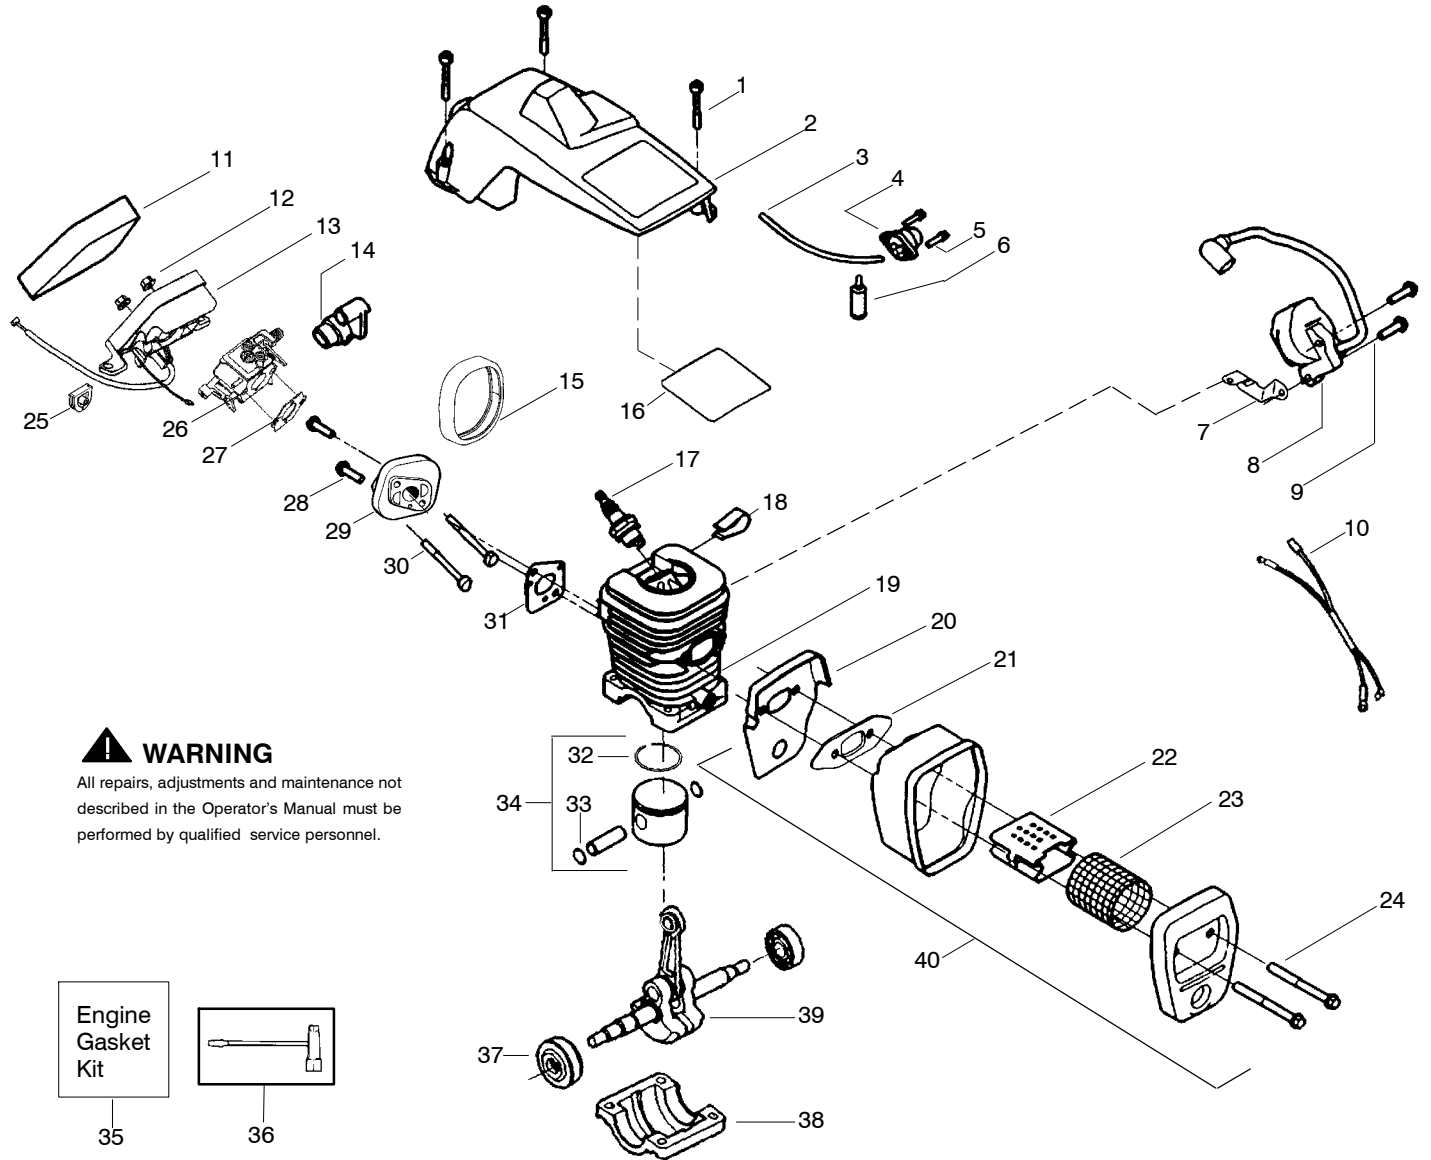

WARNING

All repairs, adjustments and maintenance not described in the Operator's Manual must be performed by qualified service personnel.

Ref.	Part No.	Description	Ref.	Part No.	Description	Ref.	Part No.	Description
1.	530016153	Screw	19.	530012550	Cylinder	35.	530069608	Kit-Engine Gasket (Incl. 21, 27 & 31)
2.	530056914	Assy-Cylinder Shield (includes # 16)	20.	530049870	Backplate-Muffler	36.	530031135	Scrench
3.	530069247	Kit-Fuel Line (Small)	21.	530069608	Gasket-Muffler(kit)	37.	530056363	Assy-Seal & Bearing
4.	530071835	Kit-Air Purge (incl. #5)	22.	530037813	Diffuser-Muffler	38.	530037935	Cap-Crankcase
5.	530015780	Screw	23.	530036103	Screen-Spark	39.	530047062	Assy-Crankshaft
6.	530095646	Assy-Fuel Pick-up	24.	530016132	Bolt-Muffler	40.	530047207	Assy-Muffler (Incl. 20,21,22,23,24)
7.	530047442	Strap-Ground	25.	530047631	Grommet-Throttle Cable			
8.	530039238	Ignition Module	26.	---	Kit-Carburetor			
9.	530015814	Screw		545081885	Walbro (WT-89) (Incl. Grommet)			
10.	530057475	Assy-Wire Harness	27.	530069608	Gasket-Carb. (kit)			
11.	530037793	Foam-Air Filter	28.	530016386	Screw			Not Shown
12.	530016101	Nut	29.	530049700	Carb. Adapter			
13.	530057702	Assy-Air Box	30.	530016187	Screw			
14.	530049244	Grommet-Carb Adjust	31.	530069608	Gasket-Adaptor(kit)	545154712		Manual
15.	530054144	Seal-Carb Adapter	32.	530038729	Ring-Piston	545003030		Decal-Warning
16.	530055698	Reflector-Heat	33.	530015697	Retainer-Piston Pin			
17.	952030150	Spark Plug (RCJ-7Y)	34.	530071408	Kit-Piston (Incl. 32 & 33)			
18.	530016136	Clip-High Tension Lead						

✓ = NEW PART NUMBER FOR THIS IPL

* = REFER TO THE SERVICE REFERENCE INDICATED FOR MORE INFORMATION. (LOCATED AT END OF IPL)