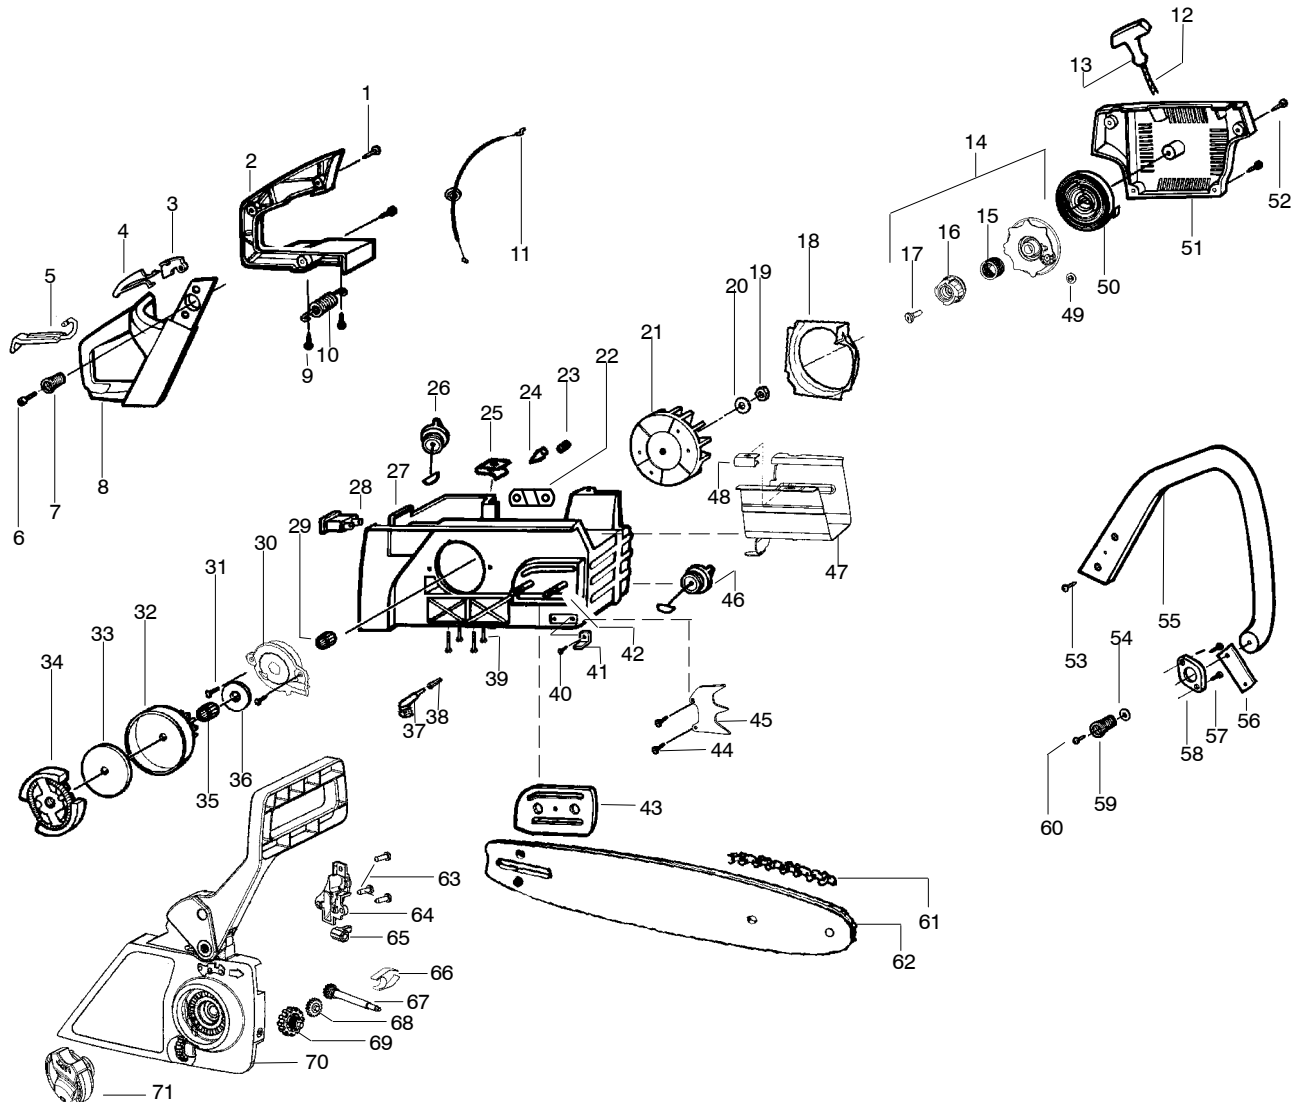

Ref.	Part No.	Description	Ref.	Part No.	Description	Ref.	Part No.	Description
1.	530015957	Screw	26.	530010845	Assy-Fuel Cap	49.	530016080	Screw
2.	530071272	Cover-Handle (kit)	27.	530037514	Assy-Chassis (Incl. 22,23,24,26,42,46)	50.	530042095	Spring-Recoil
3.	530036097	Trigger-Throttle				51.	545008803	Housing-Fan
4.	530036098	Lockout-Throttle				52.	530015892	Screw
5.	530053443	Lever-Choke	28.	530069572	Kit-Switch	53.	530015814	Screw
6.	530015937	Screw	29.	530029833	Worm-Oil Pump	54.	530015158	Washer
7.	530038985	Spring-Isolator	30.	530014410	Assy.-Oil Pump	55.	530038327	Handle-Front
8.	530071272	Handle-Rear (kit)	31.	530015896	Screw	56.	530036113	Front Strap-AV
9.	530015906	Screw	32.	530069342	Kit-Clutch Drum (Incl. #35)	57.	530015775	Screw-Plate
10.	530038986	Spring-Isolator	33.	530015611	Washer-Clutch	58.	530036101	Plate-Isolator
11.	530038471	Assy-Throttle Cable (Incl. Grommet)	34.	530014949	Assy-Clutch	59.	530038985	Spring-Isolator
12.	530069232	Kit-Rope	35.	530032119	Bearing-Clutch	60.	530015984	Screw
13.	530056422	Handle-Starter	36.	530015907	Washer-Thrust	61.	530051317	Chain"- 20"
14.	530071966	Kit-Starter EPS (Incl. 15,16,17,49)	37.	545047801	Pickup-Oil	62.	530044695	Bar -20"
15.	530021180	Spring EPS	38.	530056533	Filter-Oil	63.	530016064	Screw
16.	530059677	Hub-Starter EPS	39.	530016037	Screw	64.	545051201	Cover-Gear
17.	530021179	Screw-Shoulder	40.	530015814	Screw	65.	545060501	Pin-Bar Adjust
18.	530047667	Plate-Baffle Fan	41.	530029850	Chain Catcher	66.	545149301	Clip-Spring
19.	530016134	Nut-Flywheel	42.	530015877	Bar Bolt	67.	545060401	Screw-Adjuster
20.	530015127	Washer-Flywheel	43.	530047855	Bar Plate	68.	545060201	Gear-Idler
21.	530059637	Assy-Flywheel	44.	530016439	Screw	69.	545090501	Wheel-Gear Adjust
22.	530036043	Plate-Support (Bar Stud)	45.	530014381	Kit-Spike Assy(incl#44)	70.	545097303	Assy-ChainBrake
23.	530029868	Plug-Vent	46.	530057236	Assy-Oil Cap	71.	545146402	Assy - EZT Knob
24.	530026119	Valve-Check	47.	530055406	Shield-Heat			
25.	530015922	Nut-Speed	48.	530055322	Clip-"U"			

[Order McCulloch 4620 parts on eBay](#)