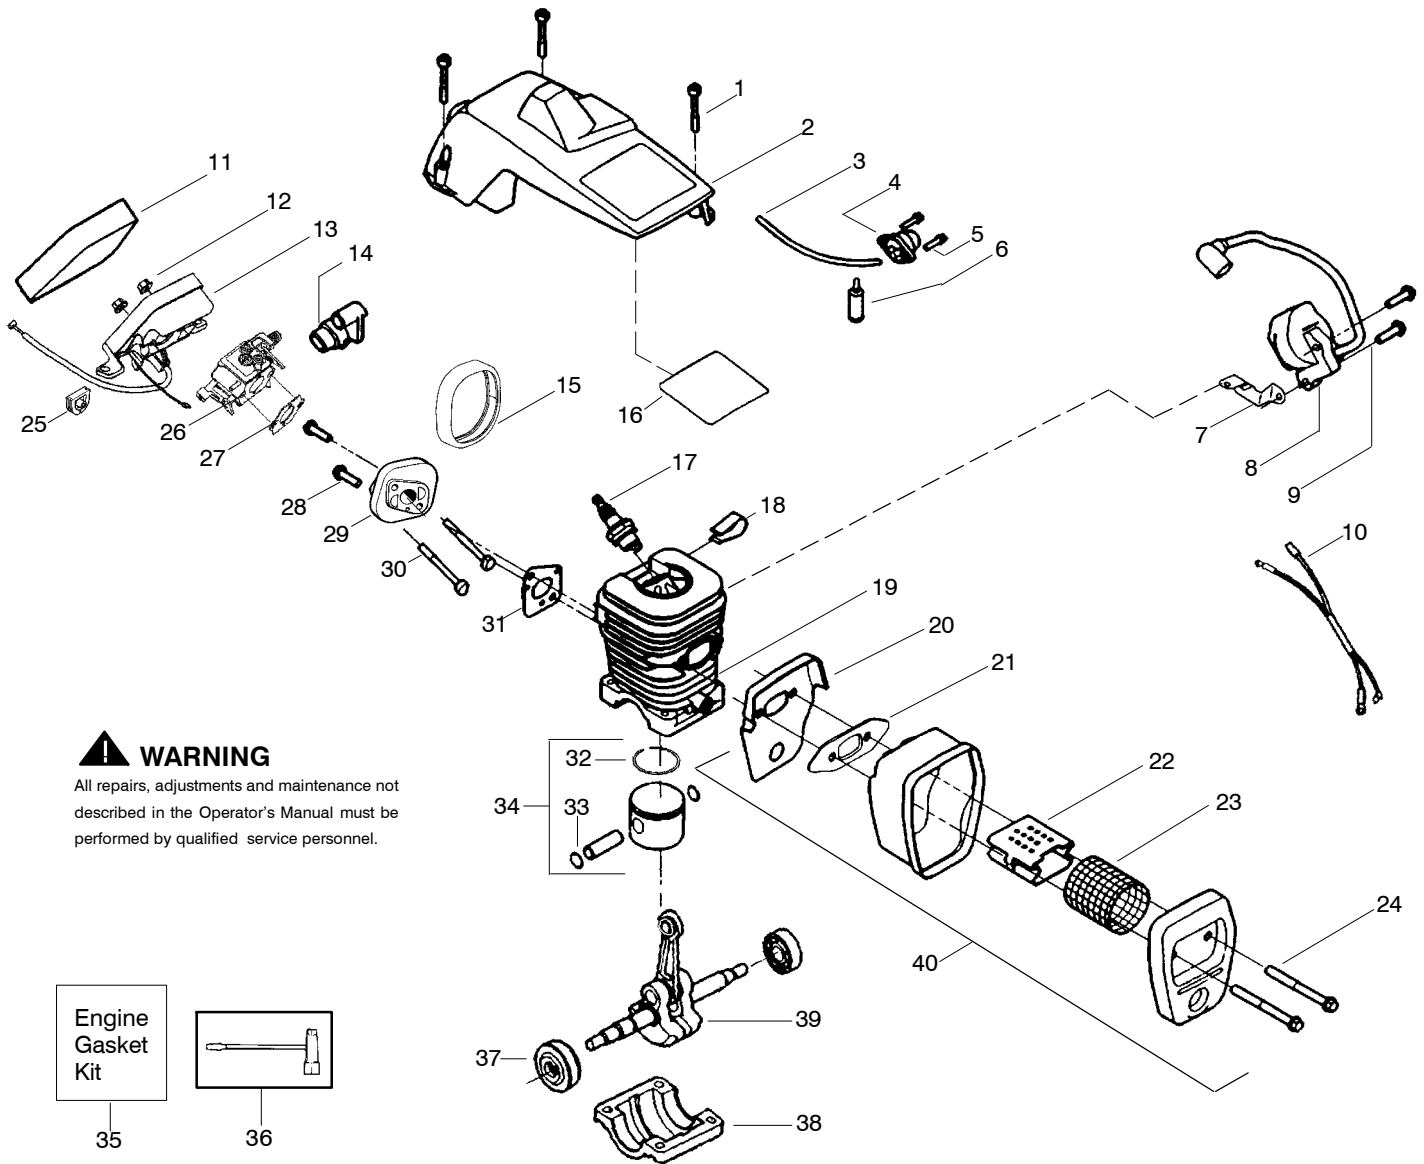

WARNING

All repairs, adjustments and maintenance not described in the Operator's Manual must be performed by qualified service personnel.

Ref.	Part No.	Description	Ref.	Part No.	Description	Ref.	Part No.	Description
1.	530016153	Screw	19.	530012550	Cylinder	36.	530031135	Scrench
2.	530055638	Assy-Cylinder Shield (includes # 16)	20.	530049870	Backplate-Muffler	37.	530056363	Assy-Seal & Bearing
3.	530069247	Kit-Fuel Line (Small)	21.	530069608	Gasket-Muffler(kit)	38.	530037935	Cap-Crankcase
4.	530071835	Kit-Purge Bulb (incl.#5)	22.	530037813	Diffuser-Muffler	39.	530047062	Assy-Crankshaft
5.	530015780	Screw	23.	530036103	Screen-Spark	40.	530047207	Assy-Muffler (Incl. 20,21,22,23,24)
6.	530095646	Assy-Fuel Pick-up	24.	530016132	Bolt-Muffler			
7.	530047442	Strap-Ground	25.	530047631	Grommet-Throttle Cable			
8.	530039167	Ignition Module	26.	---	Kit-Carburetor			
9.	530015814	Screw		545081885	Walbro (WT-891) (Incl. Grommet)			
10.	530057475	Assy-Wire Harness	27.	530069608	Gasket-Carb. (kit)			
11.	530037793	Foam-Air Filter	28.	530016386	Screw			
12.	530016101	Nut	29.	530049700	Carb. Adapter			Not Shown
13.	530057702	Assy-Air Box	30.	530016187	Screw			
14.	530035526	Grommet-Carb Adjust	31.	530069608	Gasket- Adaptor(kit)			
15.	530054144	Seal-Carb Adapter	32.	530038729	Ring-Piston			
16.	530055698	Reflector-Heat	33.	530015697	Retainer-Piston Pin			Manuals (Euro 2)
17.	952030150	Spark Plug (RCJ-7Y)	34.	530071408	Kit-Piston (Incl. 32 & 33)		545123808	Decal-Warning
18.	530016136	Clip-High Tension Lead	35.	530069608	Kit-Engine Gasket (Incl. 21, 27 & 31)		545003009	

✓ = NEW PART NUMBER FOR THIS IPL

★ = REFER TO THE SERVICE REFERENCE INDICATED FOR MORE INFORMATION. (LOCATED AT END OF IPL)