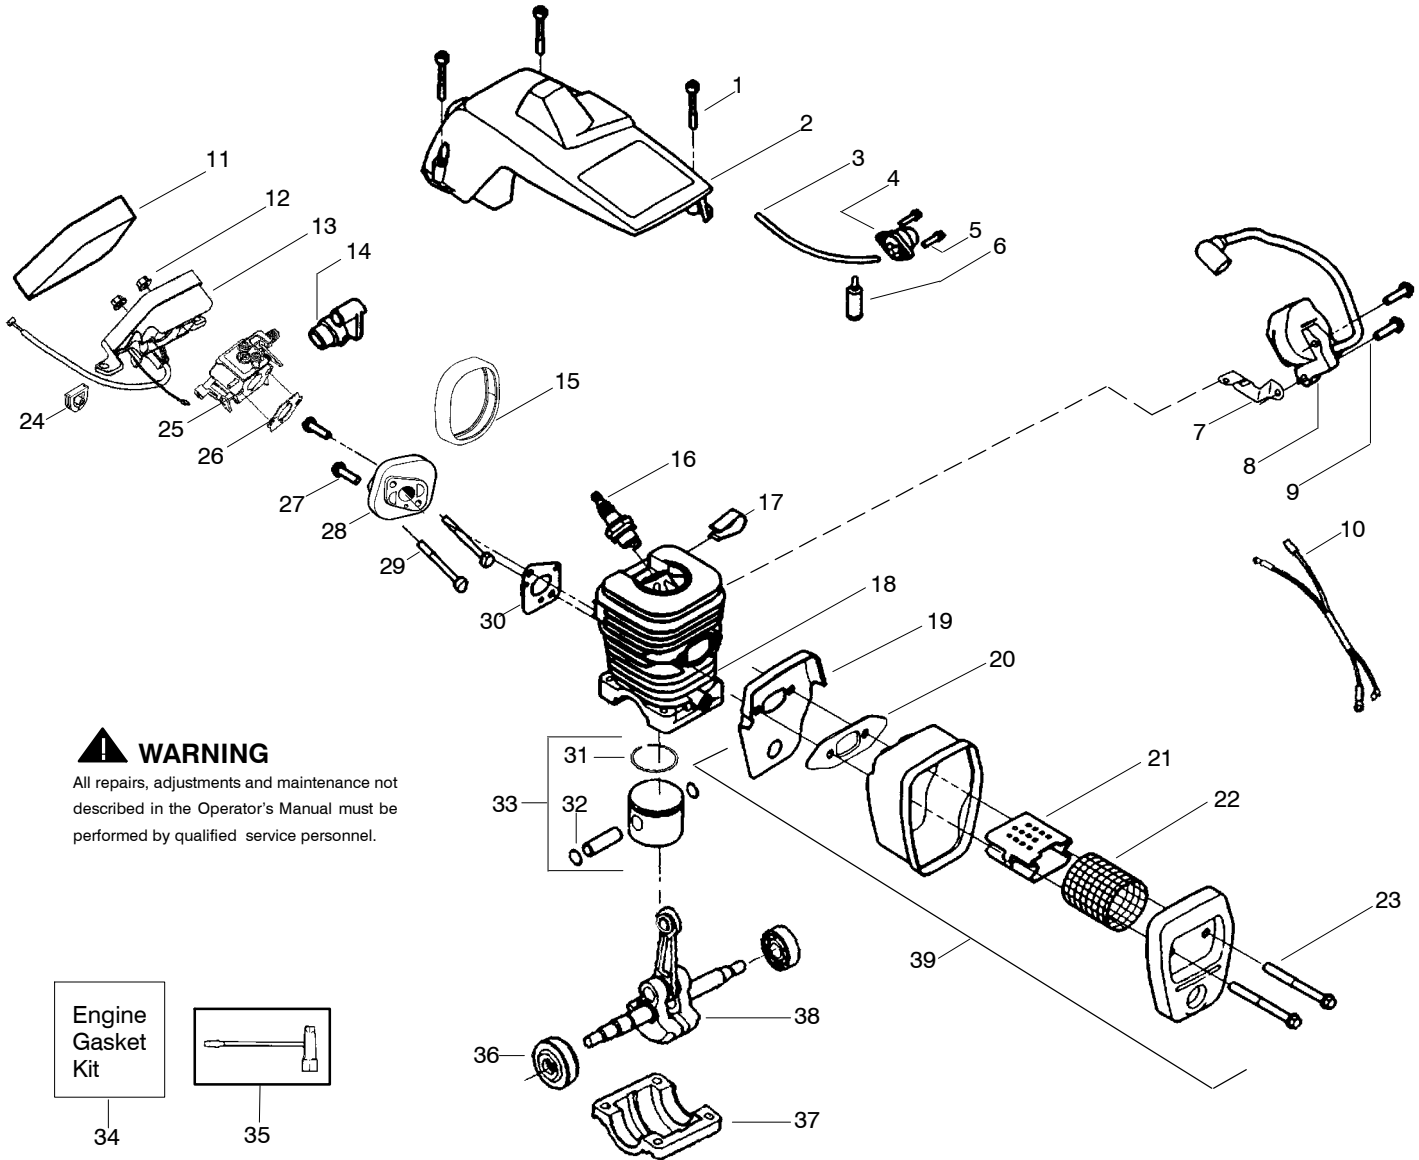

⚠ WARNING

All repairs, adjustments and maintenance not described in the Operator's Manual must be performed by qualified service personnel.

Ref.	Part No.	Description	Ref.	Part No.	Description	Ref.	Part No.	Description
1.	530016153	Screw	21.	530037813	Diffuser - Muffler	38. ✓	545113101	Assy - Crankshaft
2.	530055709	Assy - Cylinder Shield	22.	530036103	Screen - Spark	39.	530047207	Assy - Muffler (Incl. 19,20,21,22,23)
3.	530069247	Kit - Fuel Line (Small)	23.	530016132	Bolt - Muffler			Not Shown
4.	530071835	Kit - Air Purge (incl. #5)	24.	530047631	Grommet - Throttle Cable			---
5.	530015780	Screw	25.	545081885	Kit - Carburetor (WT-891) (Incl. Grommet)			Manual
6.	530095646	Assy - Fuel Pick-up	26.	530069608	Gasket - Carb. (kit)			(Euro 1)
7.	530047442	Strap - Ground	27.	530016386	Screw			(Euro 2)
8.	530039167	Ignition Module	28.	530049700	Carb. Adapter			(Euro 3)
9.	530015814	Screw	29.	530016187	Screw			(Euro 4)
10.	530057475	Assy - Wire Harness	30.	530069608	Gasket - Adaptor (kit)			(Euro 5)
11.	530037793	Foam - Air Filter	31.	530037380	Ring - Piston			(Russian)
12.	530016101	Nut	32.	530015697	Retainer - Piston Pin			(Turkish)
13.	530057702	Assy - Air Box	33.	545081872	Kit - Piston (Incl. 31 & 32)			545167627
14. ✓	530049244	Grommet - Carb Adjust	34.	530069608	Kit - Engine Gasket (Incl. 20, 26 & 30)			545167628
15.	530054144	Seal - Carb Adapter	35.	530031135	Scrench			545167629
16.	952030150	Spark Plug (RCJ-7Y)	36.	530056363	Assy - Seal & Bearing			545167630
17.	530016136	Clip - High Tension Lead	37.	530037935	Cap - Crankcase			545167631
18.	545122101	Cylinder						545167632
19.	530049870	Backplate - Muffler						545167633
20.	530069608	Gasket - Muffler (kit)						545003025
								✓ 545003009
								Decal - Warning Decal - Warning (Euro)

✓ = NEW PART NUMBER FOR THIS IPL

* = REFER TO THE SERVICE REFERENCE INDICATED FOR MORE INFORMATION. (LOCATED AT END OF IPL)