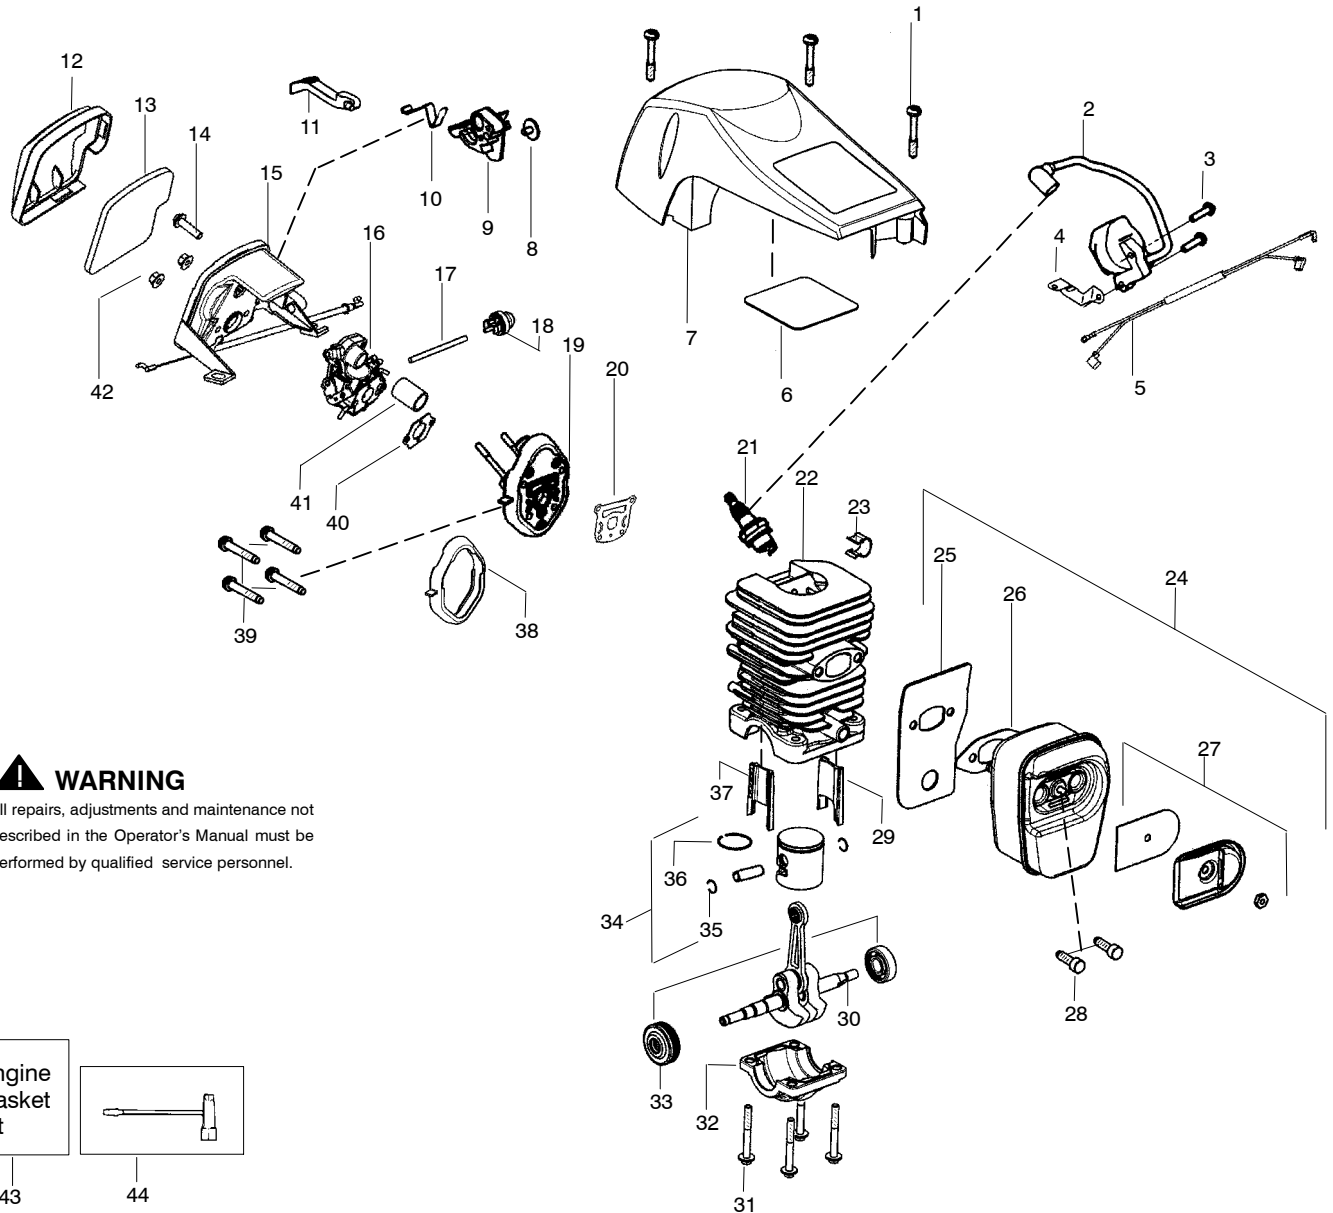

⚠ WARNING

All repairs, adjustments and maintenance not described in the Operator's Manual must be performed by qualified service personnel.

Ref.	Part No.	Description	Ref.	Part No.	Description	Ref.	Part No.	Description
1.	530016153	Screw	19.	530071889	Kit-Carb. Adaptor (Incl. # 20,38,41)	37.	545015401	Insert-Right (gray)Cyl.
2.	545115801	Module-Ignition	20.	530071894	Gasket-cyl. (kit)	38.	530071894	Seal-Adaptor (kit)
3.	530016432	Screw	21.	952030150	Accy-Spark Plug (RCJ-7Y)	39.	530016426	Screw
4.	530058661	Strap-Ground	22.	530071885	Kit-Cylinder (Incl. 29,37)	40.	530071894	Gasket-Carb. (kit)
5.	530057943	Assy-Wire Harness	23.	530016136	Clip-High Tension Lead	41.	530057926	Tube-Intake
6.	530059006	Reflector-Tape	24.	545081801	Kit-Muffler (Incl. 25,26,27,28)	42.	530016101	Nut-Carb.
7.	545045801	Shield-Cylinder(Incl.1,6)	25.	530057942	Backplate-Muffler	43.	530071894	Kit-Gasket (Incl. 20,26,38,40)
8.	530016080	Screw	26.	530071894	Gasket-Muffler (kit)	44.	530031135	Scrench
9.	530057891	Lever-Ignition Switch	27.	545081701	Kit-Spark Arrestor			Not Shown
10.	530057908	Spring-Ignition Switch	28.	530016338	Bolt-Muffler			
11.	530059399	Knob-Choke	29.	545015301	Insert-Left (black) Cyl.			
12.	530059001	Cover-Air Filter	30.	545112901	Assy-Crankshaft/Rod Bolt			
13.	530057869	Filter-Air	31.	530016417	Bolt			
14.	530016425	Screw	32.	530057941	Cap-Crankcase			
15.	545046901	Housing-Air Filter w/cable	33.	530056363	Assy-Bearing/Seal			
16.	---	Carburetor	34.	530071882	Kit-Piston (Incl. 35,36)			
	545070601	Zama W26B (Incl. 18)	35.	530015697	Retainer-Piston Pin			
17.	530069247	Kit-Fuel Line (Small)	36.	530038729	Ring-Piston			
18.	530047721	Bulb-Purge "snap-in"						
								Manual-Operator (Euro 1)
								Decal-Warning

✓ = NEW PART NUMBER FOR THIS IPL

* = REFER TO THE SERVICE REFERENCE INDICATED FOR MORE INFORMATION. (LOCATED AT END OF IPL)