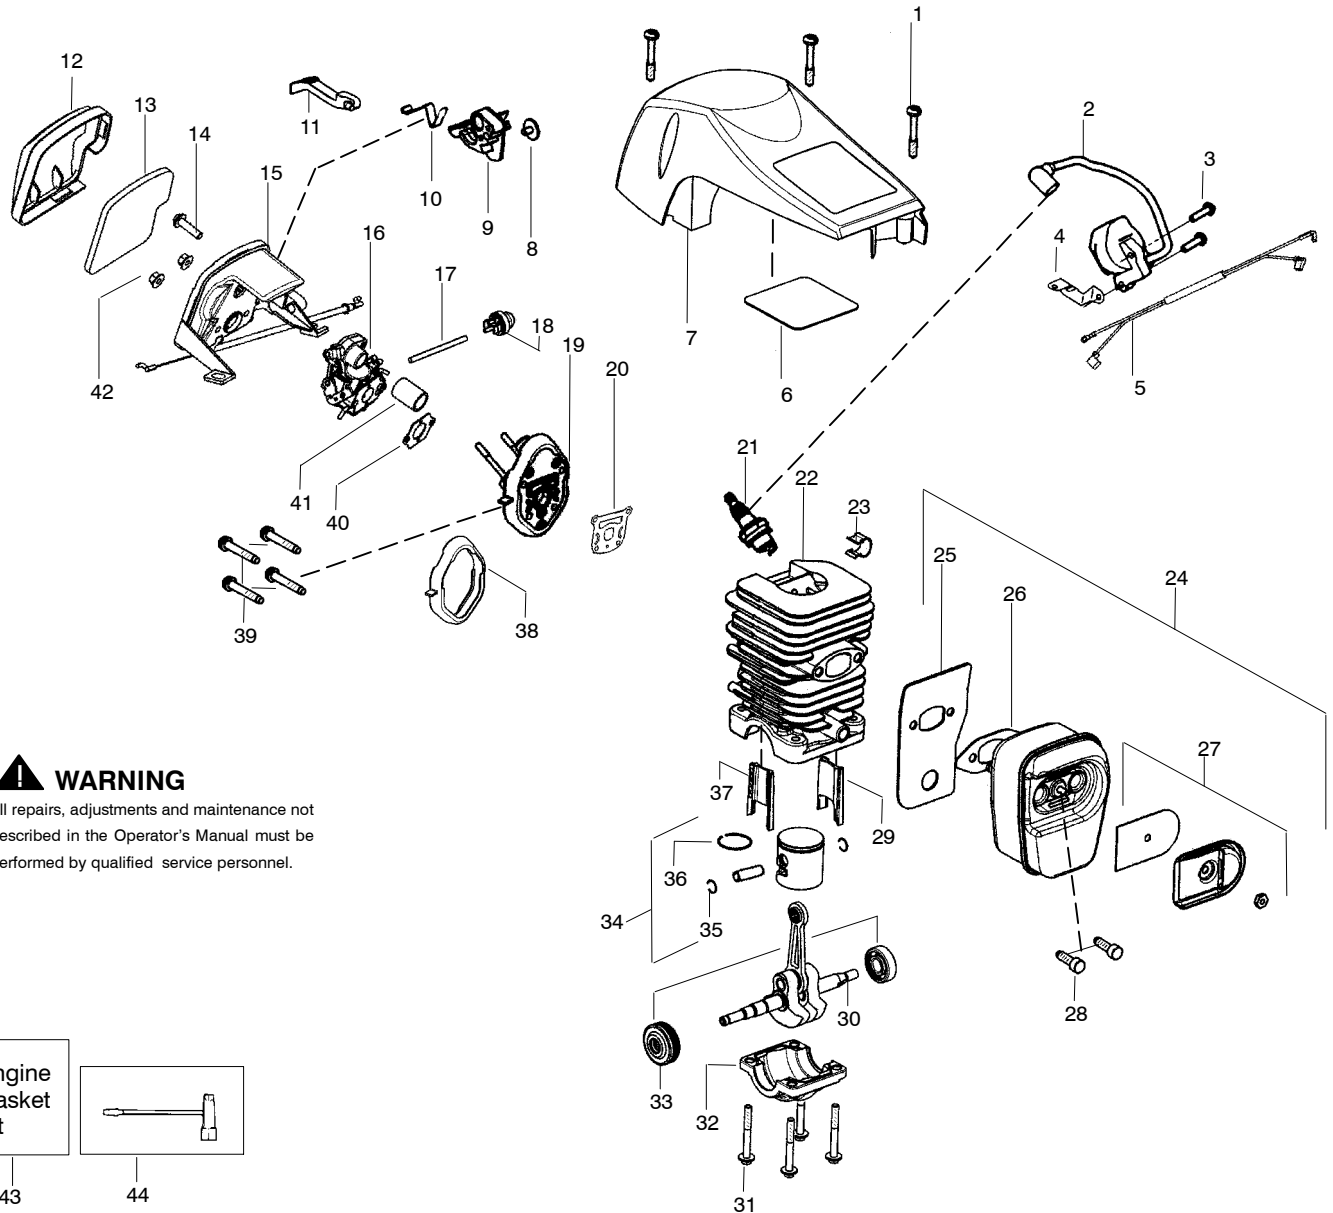

✓ = NEW PART NUMBER FOR THIS IPL

* = REFER TO THE SERVICE REFERENCE INDICATED FOR MORE INFORMATION. (LOCATED AT END OF IPL)

WARNING

All repairs, adjustments and maintenance not described in the Operator's Manual must be performed by qualified service personnel.

Ref.	Part No.	Description	Ref.	Part No.	Description	Ref.	Part No.	Description
1.	530016153	Screw	19.	530071889	Kit-Carb. Adaptor (Incl. # 20,38,41)	37.	545015401	Insert-Right (gray)Cyl.
2.	545115801	Module-Ignition	20.	530071894	Gasket-cyl. o-ring (kit)	38.	530071894	Seal-Adaptor (kit)
3.	530016432	Screw	21.	952030150	Accy-Spark Plug (RCJ-7Y)	39.	530016426	Screw
4.	530058661	Strap-Ground	22.	530071884	Kit-Cylinder (Incl. 29,37)	40.	530071894	Gasket-Carb. (kit)
5.	530057943	Assy-Wire Harness	23.	530058660	Clip-High Tension Lead	41.	530057926	Tube-Intake
6.	530059006	Reflector-Tape	24.	545081801	Kit-Muffler (Incl. 25,26,27,28)	42.	530016101	Nut-Carb.
7.	545045801	Shield-Cylinder(Incl.1,6)	25.	530057942	Backplate-Muffler	43.	530071894	Kit-Gasket (Incl. 20,26,38,40)
8.	530016080	Screw	26.	530071894	Gasket-Muffler (kit)	44.	530031135	Scrench
9.	530057891	Lever-Ignition Switch	27.	545081701	Kit-Spark Arrestor	Not Shown		
10.	530057908	Spring-Ignition Switch	28.	530016338	Bolt-Muffler	---		Manual-Operator
11.	530059399	Knob-Choke	29.	545015301	Insert-Left (black) Cyl.	✓	115292226	Euro 1
12.	530059001	Cover-Air Filter	30.	545112901	Assy-Crankshaft/Rod Bolt	✓	115292326	Euro 2
13.	530057869	Filter-Air	31.	530016417	Bolt	✓	115292426	Euro 3
14.	530016425	Screw	32.	530057941	Cap-Crankcase	✓	115292526	Euro 4
15.	545046901	Housing-Air Filter w/cable	33.	530056363	Assy-Bearing/Seal	✓	115292626	Euro 5
16.	---	Carburetor	34.	530071883	Kit-Piston (Incl. 35,36)	✓	115292856	Russian
	545070601	Zama W26b (Incl. 18)	35.	530015697	Retainer-Piston Pin	✓	545083604	Decal-Warning CE
17.	530069247	Kit-Fuel Line (Small)	36.	530038729	Ring-Piston		545083601	Decal-Warning
18.	530047721	Bulb-Purge "snap-in"						