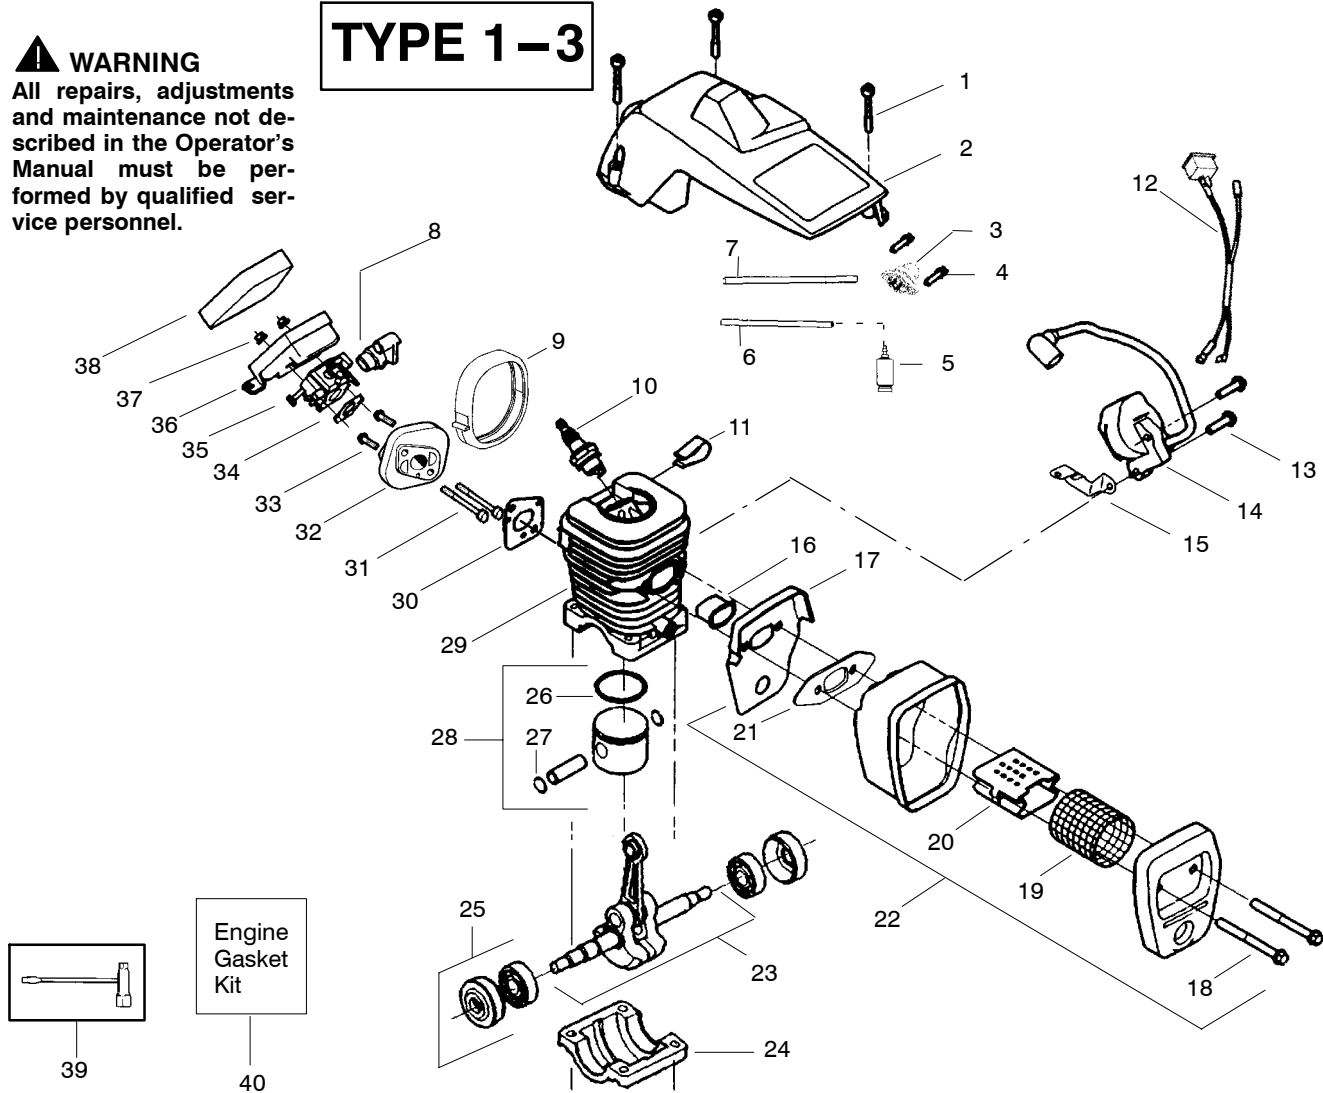

⚠ WARNING
All repairs, adjustments and maintenance not described in the Operator's Manual must be performed by qualified service personnel.

TYPE 1-3

Ref.	Part No.	Description	Ref.	Part No.	Description	Ref.	Part No.	Description	
1.	530016153	Screw	19.	530036103	Screen-Spark	36.	530047604	Housing-Air Filter	
2.	530056924	Shield-Cylinder	20.	530037813	Diffuser-Muffler	37.	530016101	Nut	
3.	530047213	Assy-Air Purge	21.	530069608	Gasket-Muffler (kit)	38.	530037793	Air Filter - Foam	
4.	530015780	Screw	22.	530047207	Assy-Muffler (Incl. 17-21)	39.	530031135	Wrench-Bar	
5.	530095646	Assy-Fuel Pick-up	23.	530047062	Assy-Crankshaft	40.	530069608	Kit-Engine Gasket (incl. 34,30,21)	
6.	530069247	Kit-Line Purge/Carb. (Small Dia)	24.	530037935	Cap-Crankcase				
7.	530069216	Kit-Line Purge/Tank (large line)	25.	530056363	Assy-Seal & Bearing				
8.	530035526	Grommet-Carb Adjust.	26.	530038729	Ring-Piston				
9.	530054144	Seal-Carb Adapter	27.	530015697	Retainer - Piston Pin				
10.	952030150	Spark Plug (RCJ-7Y)	28.	530071408	Kit-Piston - (incl. 26-27)				
11.	530016136	Clip-High Tension Lead	29.	530071412	Kit-Cylinder				
12.	530049117	Assy-Wire Harness (includes switch)	30.	530069608	Gasket-Carb. Adapter (kit)				
13.	530015814	Screw	31.	530016187	Screw			Not Shown	
14.	530039167	Module-Ignition	32.	530049700	Carb. Adapter			530163664	Manual- (Scan)
15.	530047442	Strap-Ground	33.	530016386	Screw			530163665	Manual - (Euro I)
16.	530037652	Insulator-Heat	34.	530069608	Carb. Gasket (kit)			530163666	Manual - (Euro II)
17.	530049870	Back Plate-Muffler	35.	---	Kit-Carburetor (WT-391)			530054781	Decal-Warning
18.	530016132	Screw		530069722	Kit-Carburetor (WT-625)				

✓ = NEW PART NUMBER FOR THIS IPL   ★ = REFER TO THE SERVICE REFERENCE INDICATED FOR MORE INFORMATION. (LOCATED AT END OF IPL)