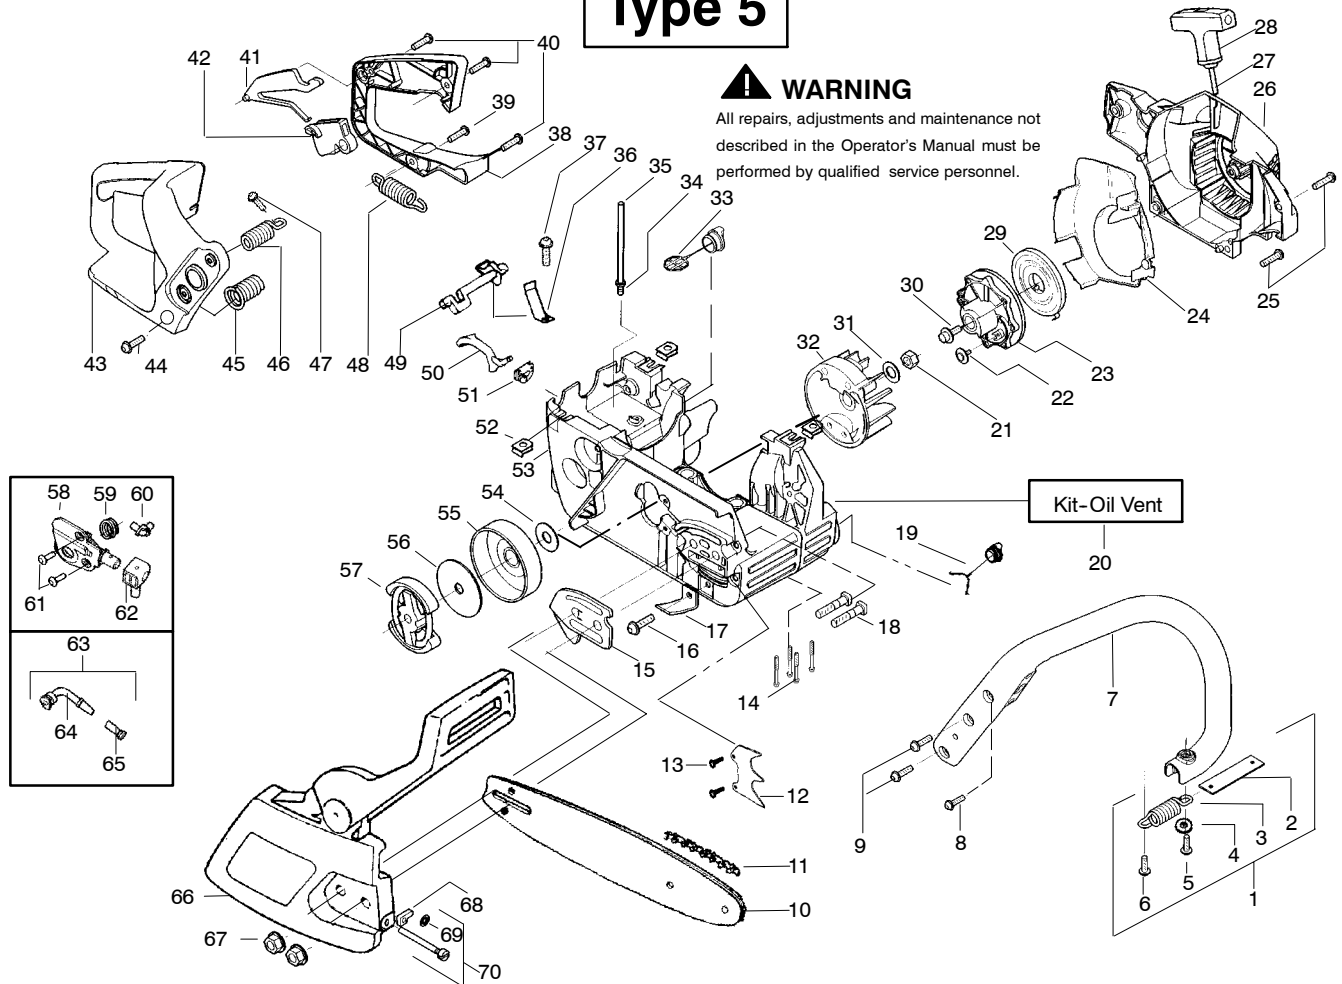

Type 5

⚠ WARNING

All repairs, adjustments and maintenance not described in the Operator's Manual must be performed by qualified service personnel.

Ref.	Part No.	Description	Ref.	Part No.	Description	Ref.	Part No.	Description
1.	530059667	Assy.- Isolator	28.	530056402	Handle-Starter	55.	530047061	Assy.-Clutch Drum w/bearing
2.	530047608	Limiter Strap	29.	530027531	Spring-Recoil	56.	530015611	Washer-Clutch
3.	530059668	Spring-Isolator	30.	530015920	Screw	57.	530014949	Assy. Clutch
4.	530015158	Washer	31.	530015127	Washer-Flywheel	58.	530071259	Kit - Oil Pump (incl. 59,60,62)
5.	530016018	Screw	32.	530039187	Assy-Flywheel	59.	530037820	Gear-Worm Spring
6.	530015843	Screw	33.	530047192	Assy-Fuel Cap	60.	530049477	Elbow-Oil Pickup
7.	530047583	Front Handle	34.	530023877	Fitting-fuel line	61.	530016064	Screw
8.	530015940	Screw	35.	530069216	Kit-Fuel line (large)	62.	530019206	Seal Block
9.	530015814	Screw	36.	530016149	Spring-Switch	63.	530047663	Assy-Oil Pick-up (Incl. 64,65)
10.	530044896	Bar - 14"	37.	530015775	Screw	64.	530038373	Pick-up Oiler
11.	538029933	Chain - 14"	38.	530047581	Cover-Rear Handle	65.	530056533	Filter-Oil
12.	530014381	Kit-Spike (Incl. 13)	39.	530015886	Screw	66.	545139901	Assy.-Chain Brake
13.	530016439	Screw	40.	530015906	Screw	67.	530015917	Nut-Bar Mounting
14.	530016132	Screw	41.	530036098	Throttle Lockout	68.	530015826	Pin-Bar Adjust
15.	530038238	Plate-Bar Mount.	42.	530036097	Trigger-Throttle	69.	530038593	Retainer
16.	530015814	Screw	43.	530047582	Handle - Rear	70.	530069611	Kit-Bar Adjusting (incl. # 68,69)
17.	530029850	Chain Catcher	44.	★★★★★	Screw			
18.	530016133	Bolt-Bar	45.	★★★★★	Assy Isolator-lower			
19.	530010846	Assy-Oil Cap	46.	530071958	Kit-Isolator (Upper)			
20.	530071666	Kit-Oil Vent	47.	530015875	Screw			
21.	530016134	Nut-Flywheel	48.	530059668	Spring-Isolator			
22.	530016080	Screw	49.	530057473	Lever-Switch			
23.	530037817	Starter Pulley	50.	530057474	Lever-Choke			
24.	530055723	Baffle-Air	51.	530049005	Grommet-Knob			
25.	530015892	Screw	52.	530015922	Nut-"U"-Type			
26.	530056333	Housing-Fan	53.	530058733	Kit-Chassis Assy. fuel lines and caps)			
27.	530069232	Kit - Rope	54.	530015907	Washer-Thrust			

✓ = NEW PART NUMBER FOR THIS IPL

★ = REFER TO THE SERVICE REFERENCE INDICATED FOR MORE INFORMATION. (LOCATED AT END OF IPL)