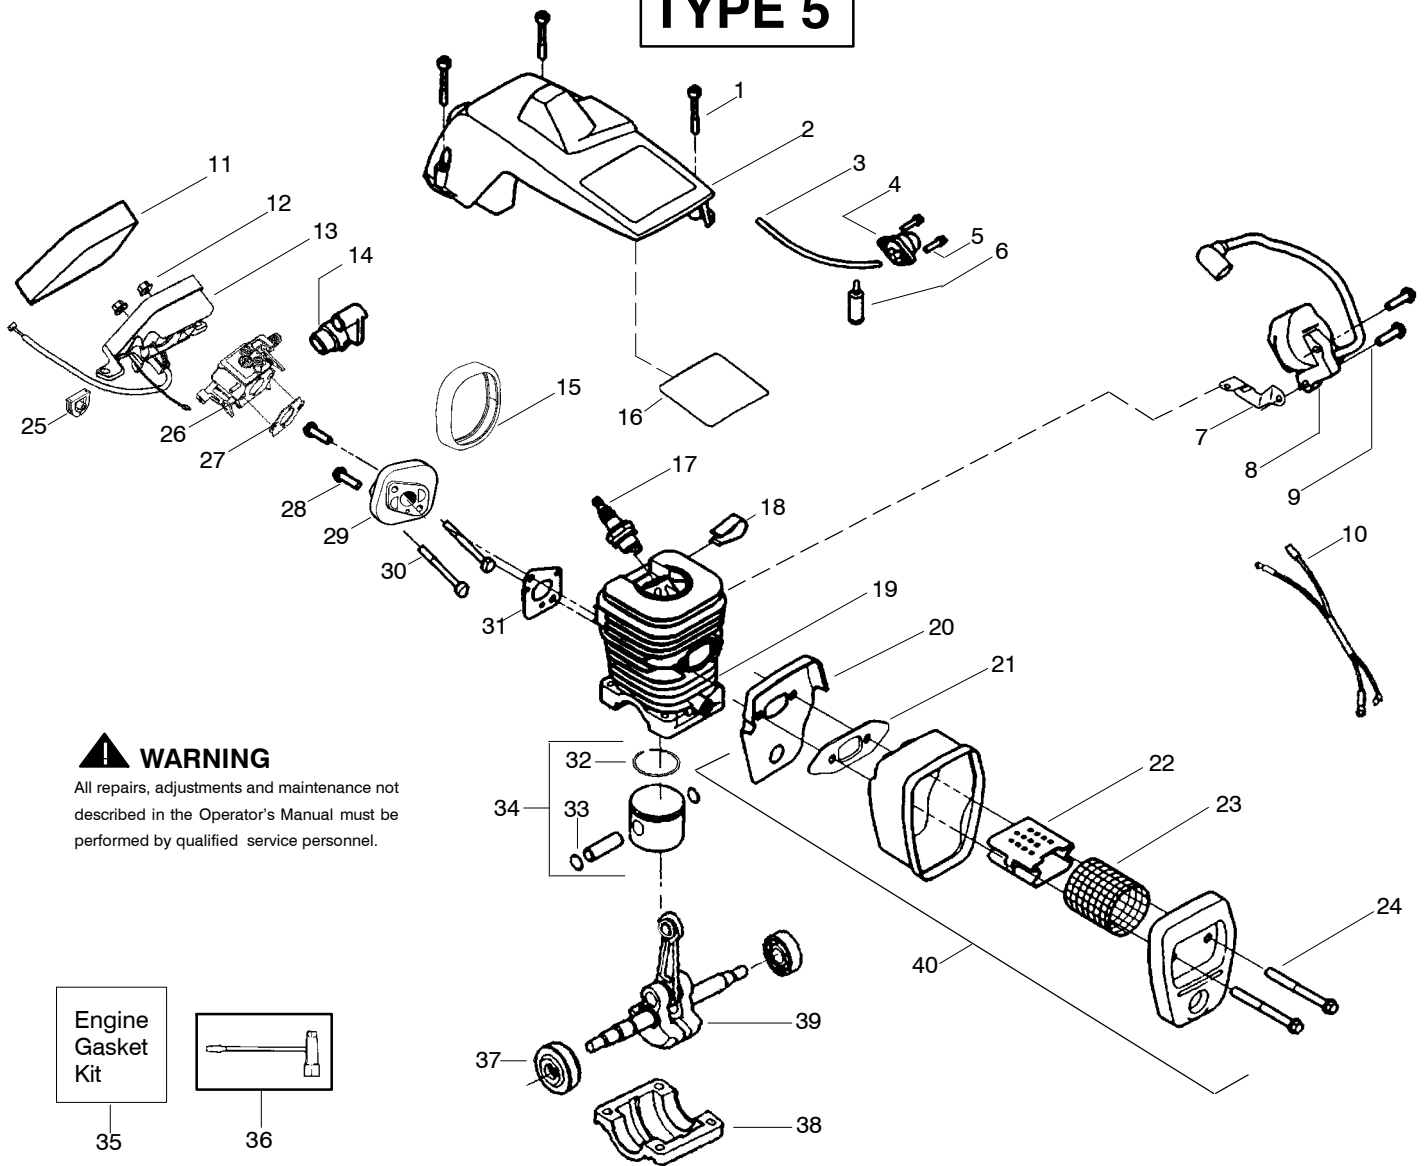

TYPE 5

⚠ WARNING

All repairs, adjustments and maintenance not described in the Operator's Manual must be performed by qualified service personnel.

Engine Gasket Kit

35

36

Ref.	Part No.	Description	Ref.	Part No.	Description	Ref.	Part No.	Description
1.	530016153	Screw	19.	530012550	Cylinder	36.	530031135	Bar Wrench
2.	530056914	Assy - Cylinder Shield (includes # 16)	20.	530049870	Backplate - Muffler	37.	530056363	Assy - Seal & Bearing
3.	530069247	Kit - Fuel Line (Small)	21.	530069608	Gasket - Muffler (kit)	38.	530037935	Cap - Crankcase
4.	530071835	Kit - Purge Bulb (incl. #5)	22.	530037813	Diffuser - Muffler	39.	530047062	Assy - Crankshaft
5.	530015780	Screw	23.	530036103	Screen - Spark	40.	530047207	Assy - Muffler (Incl. 20 - 24)
6.	530095646	Assy - Fuel Pick-up	24.	530016132	Bolt - Muffler			Not Shown
7.	530047442	Strap - Ground	25.	530047631	Grommet - Throttle Cable			
8.	530039198	Ignition Module	26.	---	Kit - Carburetor			
9.	530015814	Screw		545081885	Walbro (WT - 891) (Incl. Grommet)			
10.	530057475	Assy - Wire Harness	27.	530069608	Gasket - Carb. (kit)			Manuals
11.	530037793	Foam - Air Filter	28.	530016386	Screw	---	545123556	(Scan)
12.	530016101	Nut	29.	530049700	Carb. Adapter		545123557	(Euro I)
13.	530057702	Assy - Air Box	30.	530016187	Screw		545123558	(Euro II)
14.	530035526	Grommet - Carb Adjust	31.	530069608	Gasket - Adaptor (kit)		545123559	(Euro III)
15.	530054144	Seal - Carb Adapter	32.	530038729	Ring - Piston		545123560	(Euro IV)
16.	530055698	Reflector - Heat	33.	530015697	Retainer - Piston Pin		545123561	(Euro V)
17.	952030150	Spark Plug (RCJ - 7Y)	34.	530071408	Kit - Piston (Incl. 32 & 33)		545123562	(Turkish)
18.	530016136	Clip - High Tension Lead	35.	530069608	Kit - Engine Gasket (Incl. 21, 27 & 31)		545123563	(Russian)

↗ = NEW PART NUMBER FOR THIS IPL

★ = REFER TO THE SERVICE REFERENCE INDICATED FOR MORE INFORMATION. (LOCATED AT END OF IPL)