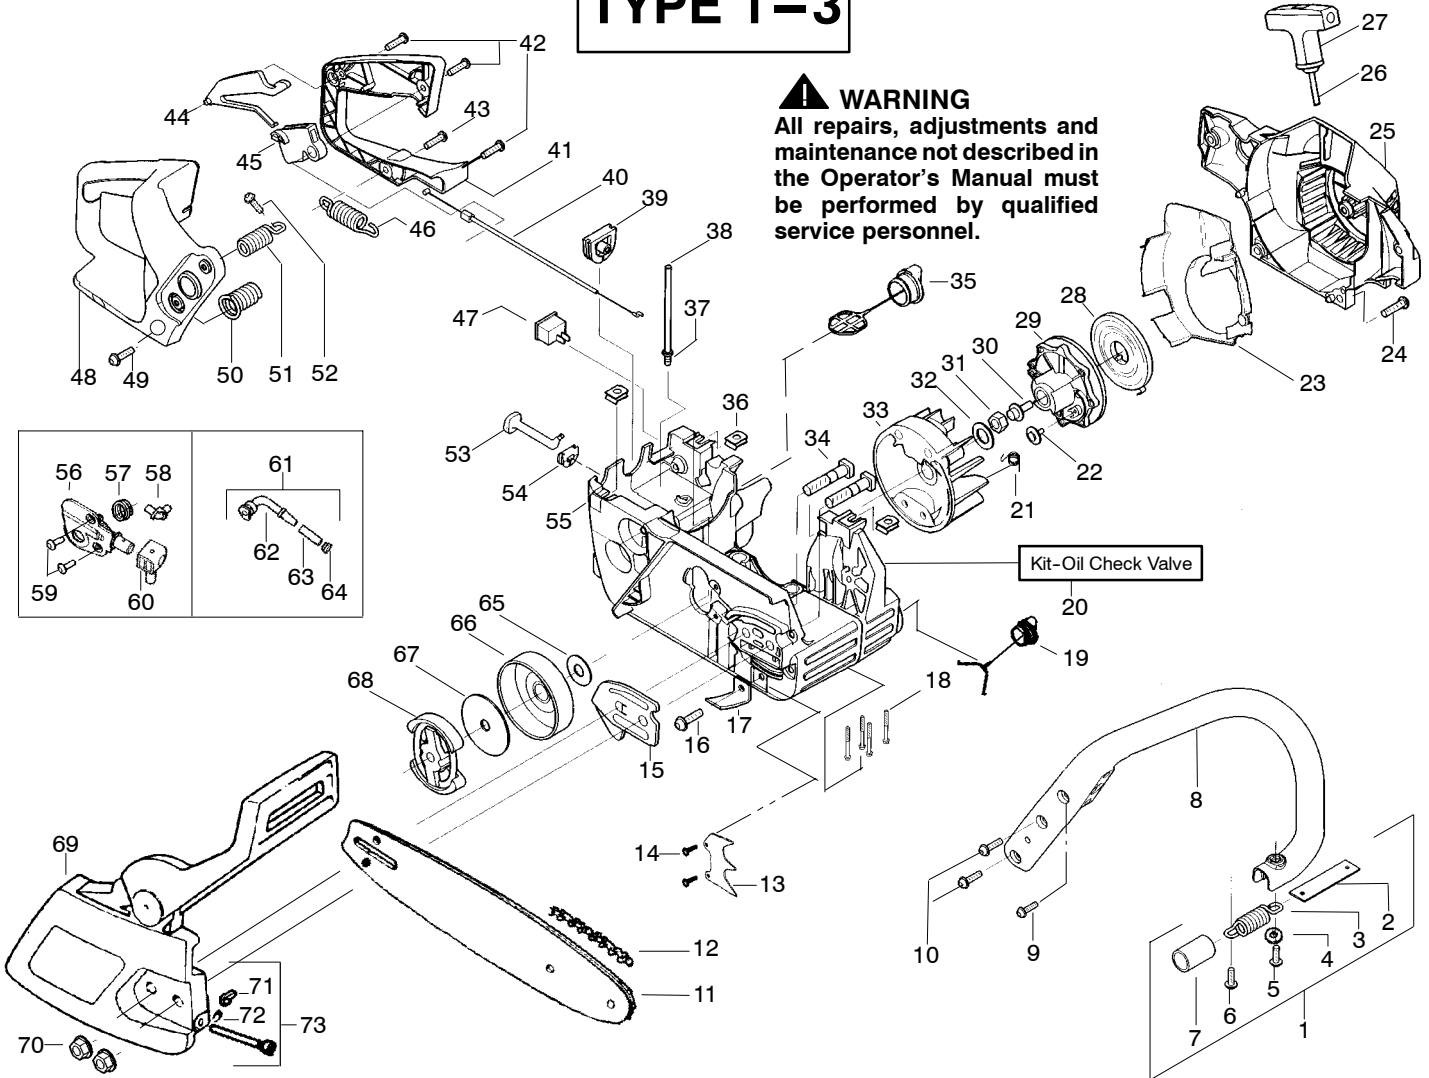

PARTS LIST NO. 530163179		McCULLOCH.® PARTS LIST	CHAIN SAW MODEL(S) MAC CAT 436	
DATE 3/04/08	Replaces 163179 - 3/07/07		Note: Illustration may differ from actual model due to design changes	PAGE NO. 1

TYPE 1-3

⚠ WARNING
All repairs, adjustments and maintenance not described in the Operator's Manual must be performed by qualified service personnel.

Ref.	Part No.	Description	Ref.	Part No.	Description	Ref.	Part No.	Description
1.	530047963	Assy. - Isolator	27.	530056402	Handle - Starter	53.	530047605	Knob - Choke
2.	530047608	Strap - Limiter	28.	530027531	Spring - Recoil	54.	530049005	Grommet - Knob
3.	530042082	Spring - Isolator	29.	530037817	Pulley - Starter	55.	530056597	Assy - Chassis
4.	530015123	Washer	30.	530015920	Screw	56.	530071259	Kit - Oil Pump (Incls. 57, 58, 60)
5.	530016018	Screw	31.	530016134	Nut - Flywheel	57.	530037820	Gear - Worm Spring
6.	530015843	Screw	32.	530015127	Washer - Flywheel	58.	530049477	Elbow - Oil Pickup
7.	530036142	Sleeve - AV Spring	33.	530039209	Assy - Flywheel	59.	530016064	Screw
8.	530047583	Handle - Front	34.	530016133	Bolt - Bar	60.	530019206	Seal Block
9.	530015940	Screw	35.	530047192	Assy - Fuel Cap	61.	530047663	Assy - Oil Pickup (Incl. 62 - 64)
10.	530015814	Screw	36.	530015922	Nut - "U" - Type	62.	530038373	Pick - up Oiler
11.	530044896	Bar - 14"	37.	530023877	Fitting - fuel line	63.	530037821	Filter - Oil
12.	538029933	Chain 14"	38.	530069216	Kit - Fuel line (large)	64.	530030189	Plug - Oil Filter
13.	530014381	Kit - Assy Spike (incl. 14)	39.	530047631	Grommet - Cable	65.	530015907	Washer - Thrust
14.	530015805	Screw	40.	530047602	Cable - Throttle	66.	530047061	Assy. - Clutch Drum w/bearing
15.	530038238	Plate - Bar Mounting	41.	530047581	Cover - Rear Handle	67.	530015611	Washer - Clutch
16.	530015814	Screw	42.	530015906	Screw	68.	530014949	Assy. Clutch
17.	530029850	Chain Catcher	43.	530015886	Screw	69.	530054736	Assy - Chain Brake
18.	530016132	Screw	44.	530036098	Lockout - Throttle	70.	530015917	Nut - Bar Mounting
19.	530010846	Assy - Oil Cap	45.	530036097	Trigger - Throttle	71.	530015826	Pin - Retainer
20.	530071666	Kit - Oil Check Valve	46.	530042082	Spring	72.	530038593	Retainer
21.	530023817	Spring - Starter Dog	47.	530069572	Kit - Switch	73.	530069611	Kit - Bar Adjust (incl. 71 & 72)
22.	530016080	Screw	48.	530047582	Handle - Rear			
23.	530055723	Baffle - Air	49.	530015814	Screw			
24.	530015892	Screw	50.	530053274	Assy. Isolator - lower			
25.	530055708	Housing - Fan	51.	530071385	Kit - Isolator (Upper)			
26.	530069232	Kit - Rope	52.	530015875	Screw			

✂ = NEW PART NUMBER FOR THIS IPL

* = REFER TO THE SERVICE REFERENCE INDICATED FOR MORE INFORMATION. (LOCATED AT END OF IPL)