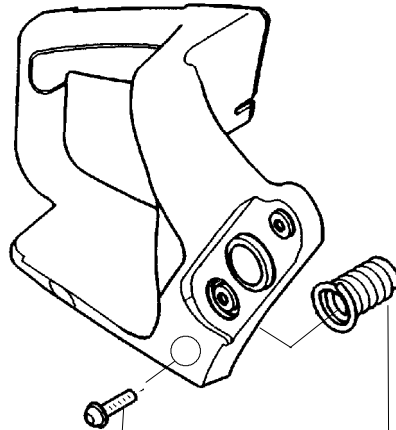

PARTS LIST NO. 530163179		McCULLOCH.® PARTS LIST	CHAIN SAW MODEL(S) MAC CAT 436	
DATE 3/04/08	Replaces 163179 - 3/07/07		Note: Illustration may differ from actual model due to design changes	PAGE NO. 8

★★★★★ **Service Reference** ★★★★★

Note: Due to product improvements, your unit may have been built with or without the spring and screw shown below. If your unit does not have this spring and screw, no action is required. If your unit does have the spring and screw, please order the part numbers listed below.

530015814
Screw

530053274
Assy-Isolator Spring

✓ = NEW PART NUMBER FOR THIS IPL

★ = REFER TO THE SERVICE REFERENCE INDICATED FOR MORE INFORMATION. (LOCATED AT END OF IPL)