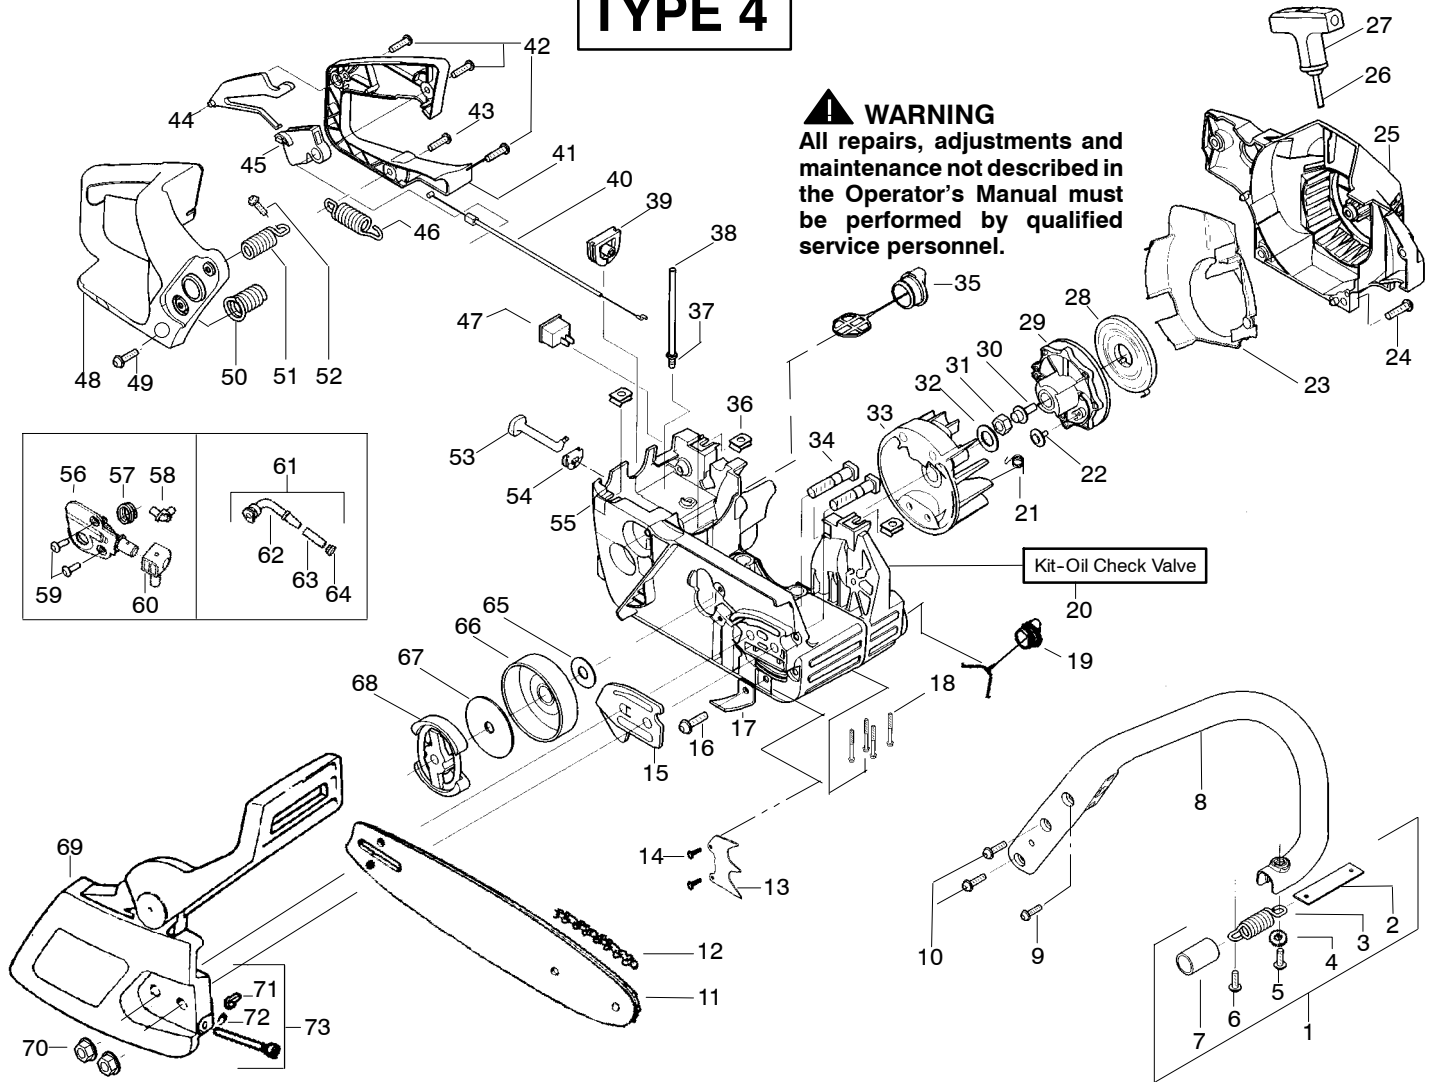

TYPE 4

Ref.	Part No.	Description	Ref.	Part No.	Description	Ref.	Part No.	Description
1.	530047963	Assy. - Isolator	27.	530056402	Handle - Starter	53.	530047605	Knob - Choke
2.	530047608	Strap - Limiter	28.	530027531	Spring - Recoil	54.	530049005	Grommet - Knob
3.	530042082	Spring - Isolator	29.	530037817	Pulley - Starter	55.	530056596	Assy - Chassis
4.	530015123	Washer	30.	530015920	Screw	56.	530071259	Kit - Oil Pump (Incls. 57,58,60)
5.	530016018	Screw	31.	530016134	Nut - Flywheel	57.	530037820	Gear - Worm Spring
6.	530015843	Screw	32.	530015127	Washer - Flywheel	58.	530049477	Elbow - Oil Pickup
7.	530036142	Sleeve - AV Spring	33.	530039209	Assy - Flywheel	59.	530016064	Screw
8.	530047583	Handle - Front	34.	530016133	Bolt - Bar	60.	530019206	Seal Block
9.	530015940	Screw	35.	530047192	Assy - Fuel Cap	61.	530047663	Assy - Oil Pickup (Incl. 62 - 64)
10.	530015814	Screw	36.	530015922	Nut - "U" - Type	62.	530038373	Pick - up Oiler
11.	530044896	Bar - 14"	37.	530023877	Fitting - fuel line	63.	530037821	Filter - Oil
12.	538029933	Chain 14"	38.	530069216	Kit - Fuel line (large)	64.	530030189	Plug - Oil Filter
13.	530014381	Kit - Assy Spike (incl. 14)	39.	530047631	Grommet - Cable	65.	530015907	Washer - Thrust
14.	530015805	Screw	40.	530047602	Cable - Throttle	66.	530047061	Assy. - Clutch Drum w/bearing
15.	530038238	Plate - Bar Mounting	41.	530047581	Cover - Rear Handle	67.	530015611	Washer - Clutch
16.	530015814	Screw	42.	530015906	Screw	68.	530014949	Assy. Clutch
17.	530029850	Chain Catcher	43.	530015886	Screw	69.	530054739	Assy - Chain Brake
18.	530016132	Screw	44.	530036098	Lockout - Throttle	70.	530015917	Nut - Bar Mounting
19.	530010846	Assy - Oil Cap	45.	530036097	Trigger - Throttle	71.	530015826	Pin - Retainer
20.	530071666	Kit - Oil Check Valve	46.	530042082	Spring	72.	530038593	Retainer
21.	530023817	Spring - Starter Dog	47.	530069572	Kit - Switch	73.	530069611	Kit - Bar Adjust (incl. 71 & 72)
22.	530016080	Screw	48.	530047582	Handle - Rear			
23.	530055723	Baffle - Air	49.	530015814	Screw			
24.	530015892	Screw	50.	530053274	Assy. Isolator - lower			
25.	530056333	Housing - Fan	51.	530071385	Kit - Isolator (Upper)			
26.	530069232	Kit - Rope	52.	530015875	Screw			

✓ = NEW PART NUMBER FOR THIS IPL

* = REFER TO THE SERVICE REFERENCE INDICATED FOR MORE INFORMATION. (LOCATED AT END OF IPL)