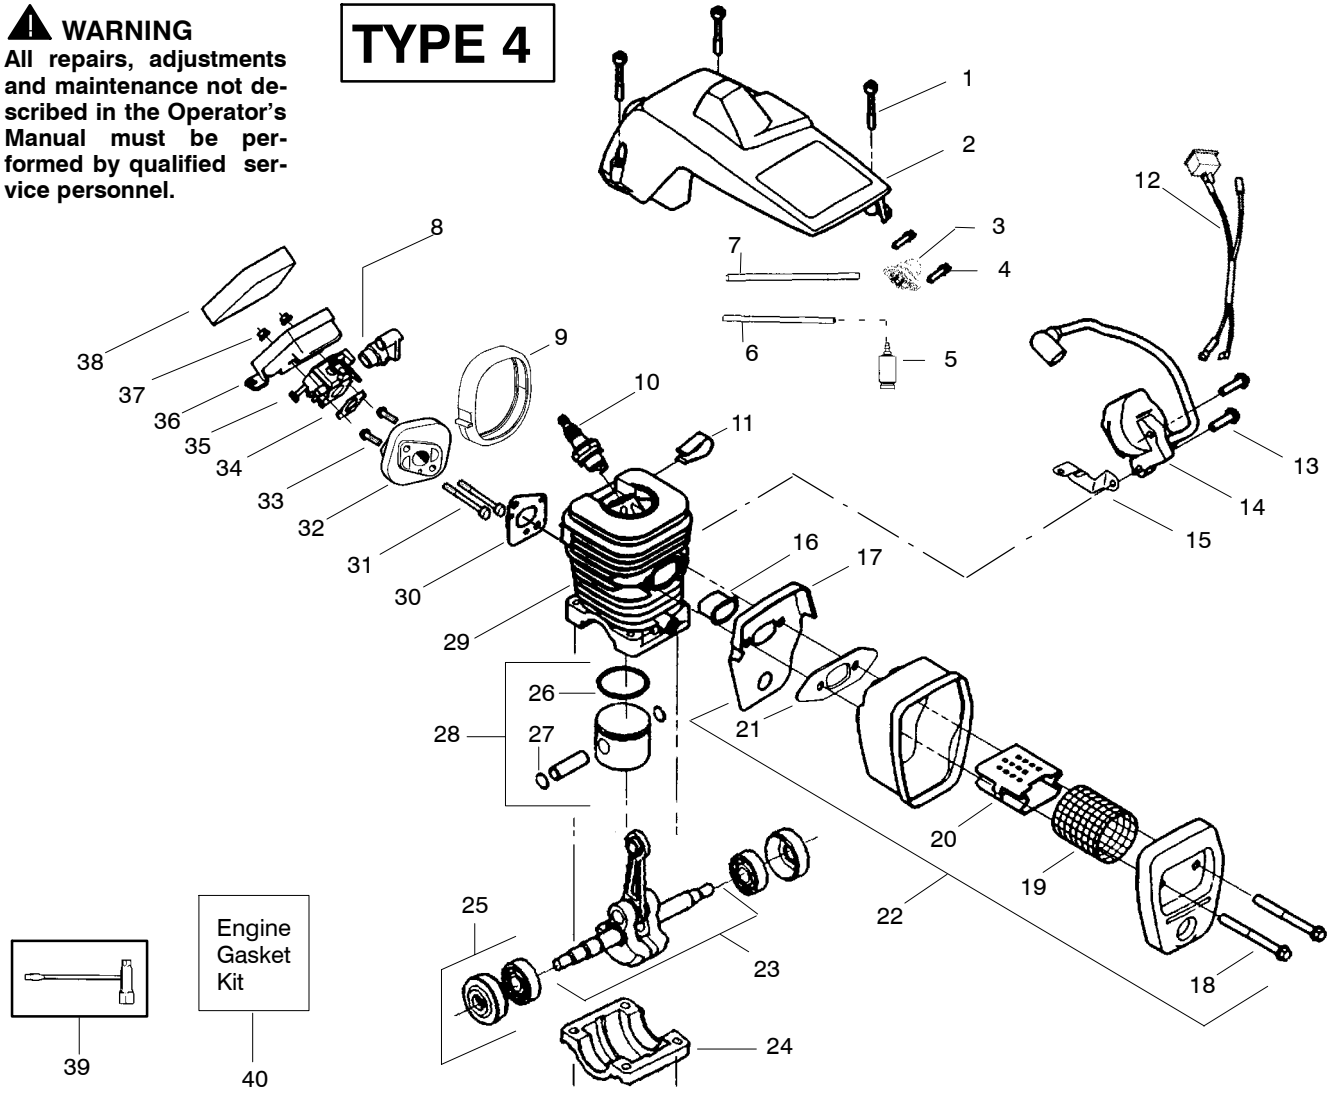

WARNING
All repairs, adjustments and maintenance not described in the Operator's Manual must be performed by qualified service personnel.

TYPE 4

Ref.	Part No.	Description	Ref.	Part No.	Description	Ref.	Part No.	Description
1.	530016153	Screw	19.	530036103	Screen-Spark	36.	530047604	Housing-Air Filter
2.	530056914	Shield-Cylinder	20.	530037813	Diffuser-Muffler	37.	530016101	Nut
3.	530047213	Assy-Air Purge	21.	530069608	Gasket-Muffler (kit)	38.	530037793	Air Filter - Foam
4.	530015780	Screw	22.	530047207	Assy-Muffler (Incl. 17-21)	39.	530031135	Wrench-Bar
5.	530095646	Assy-Fuel Pick-up	23.	530047062	Assy-Crankshaft	40.	530069608	Kit-Engine Gasket (incl. 34,30,21)
6.	530069247	Kit-Line Purge/Carb. (Small Dia)	24.	530037935	Cap-Crankcase			
7.	530069216	Kit-Line Purge/Tank (large line)	25.	530056363	Assy-Seal & Bearing			
8.	530035526	Grommet-Carb Adjust.	26.	530038729	Ring-Piston			
9.	530054144	Seal-Carb Adapter	27.	530015697	Retainer - Piston Pin			
10.	952030150	Spark Plug (RCJ-7Y)	28.	530071408	Kit-Piston - (incl. 26-27)			
11.	530016136	Clip-High Tension Lead	29.	530071412	Kit-Cylinder			
12.	530049117	Assy-Wire Harness (includes switch)	30.	530069608	Gasket-Carb. Adapter (kit)			
13.	530015814	Screw	31.	530016187	Screw		530164543	Manual- (Scan)
14.	530039167	Module-Ignition	32.	530049700	Carb. Adapter		530164544	Manual - (Euro I)
15.	530047442	Strap-Ground	33.	530016386	Screw		530164545	Manual - (Euro II)
16.	530037652	Insulator-Heat	34.	530069608	Carb. Gasket (kit)		530054781	Decal-Warning
17.	530049870	Back Plate-Muffler	35.	---	Kit-Carburetor			
18.	530016132	Screw		530069722	(WT-391)			
				530071621	(WT-625)			

Not Shown

↖ = NEW PART NUMBER FOR THIS IPL

* = REFER TO THE SERVICE REFERENCE INDICATED FOR MORE INFORMATION. (LOCATED AT END OF IPL)