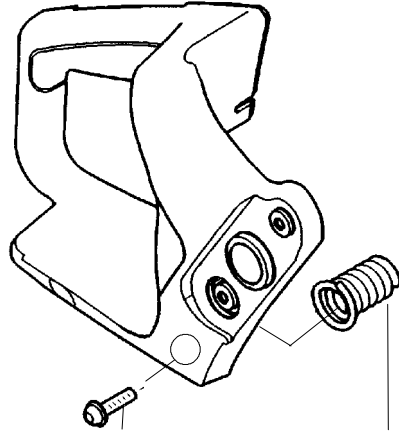

PARTS LIST NO. 545103476		McCULLOCH. PARTS LIST	CHAIN SAW MODEL(S) MAC CAT 440	
DATE 3/04/08	Replaces 87882 -3/19/07		Note: Illustration may differ from actual model due to design changes	PAGE NO. 8

***** **Service Reference** *****

Note: Due to product improvements, your unit may have been built with or without the spring and screw shown below. If your unit does not have this spring and screw, no action is required. If your unit does have the spring and screw, please order the part numbers listed below.

530015814
Screw

530053274
Assy-Isolator Spring

✓ = NEW PART NUMBER FOR THIS IPL

★ = REFER TO THE SERVICE REFERENCE INDICATED FOR MORE INFORMATION. (LOCATED AT END OF IPL)