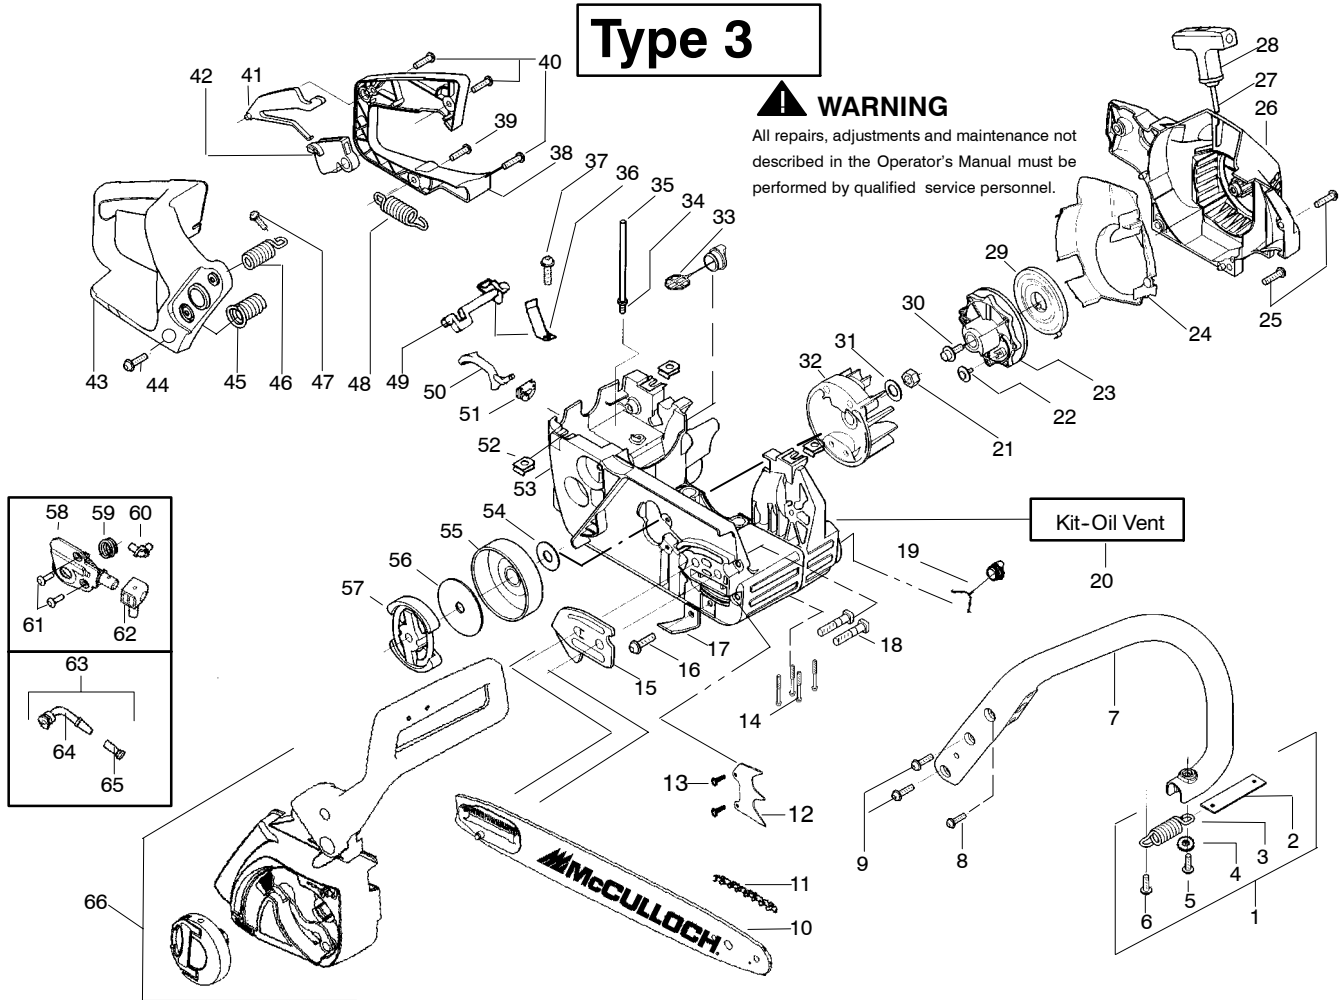

Ref.	Part No.	Description	Ref.	Part No.	Description	Ref.	Part No.	Description
1.	530059667	Assy.-Isolator	28.	530056402	Handle-Starter	53.	530058733	Assy-Chassis fuel lines and caps)
2.	530047608	Limiter Strap	29.	530027531	Spring-Recoil	54.	530015907	Washer-Thrust
3.	530059668	Spring-Isolator	30.	530015920	Screw	55.	530047061	Assy.-Clutch Drum w/bearing
4.	530015158	Washer	31.	530015127	Washer-Flywheel	56.	530015611	Washer-Clutch
5.	530016018	Screw	32.	530039187	Assy-Flywheel	57.	530014949	Assy. Clutch
6.	530015843	Screw	33.	530047192	Assy-Fuel Cap	58.	530071259	Kit - Oil Pump (incl. 59,60,62)
7.	545048001	Front Handle	34.	530023877	Fitting-fuel line	59.	530037820	Gear-Worm Spring
8.	530015940	Screw	35.	530069216	Kit-Fuel line (large)	60.	530049477	Elbow-Oil Pickup
9.	530015814	Screw	36.	530016149	Spring-Switch	61.	530016064	Screw
10.	530044897	Bar - 16"	37.	530015775	Screw	62.	530019206	Seal Block
11.	538248288	Chain - 16"	38.	530047581	Cover-Rear Handle	63.	530047663	Assy-Oil Pick-up (Incl. 64,65)
12.	530014381	Kit-Spike (Incl. 13)	39.	530015886	Screw	64.	530038373	Pick-up Oiler
13.	530016439	Screw	40.	530015906	Screw	65.	530056533	Filter-Oil
14.	530016132	Screw	41.	530036098	Throttle Lockout	66.	530071897	Assy-Chain Brake Adjuster (Incl. knob)
15.	530038238	Plate-Bar Mount.	42.	530036097	Trigger-Throttle			
16.	530015814	Screw	43.	530047582	Handle - Rear			
17.	530029850	Chain Catcher	44.	★★★★★	Screw			
18.	530016133	Bolt-Bar	45.	★★★★★	Assy Isolator-lower			
19.	530010846	Assy-Oil Cap	46.	530071958	Kit-Isolator (Upper)			
20.	530071666	Kit-Oil Vent	47.	530015875	Screw			
21.	530016134	Nut-Flywheel	48.	530059668	Spring-Isolator			
22.	530016080	Screw	49.	530057473	Lever-Switch			
23.	530037817	Starter Pulley	50.	530057474	Lever-Choke			
24.	530055723	Baffle-Air	51.	530049005	Grommet-Knob			
25.	530015892	Screw	52.	530015922	Nut-"U"-Type			
26.	530049335	Housing-Fan						
27.	530069232	Kit - Rope						

✓ = NEW PART NUMBER FOR THIS IPL

★ = REFER TO THE SERVICE REFERENCE INDICATED FOR MORE INFORMATION. (LOCATED AT END OF IPL)