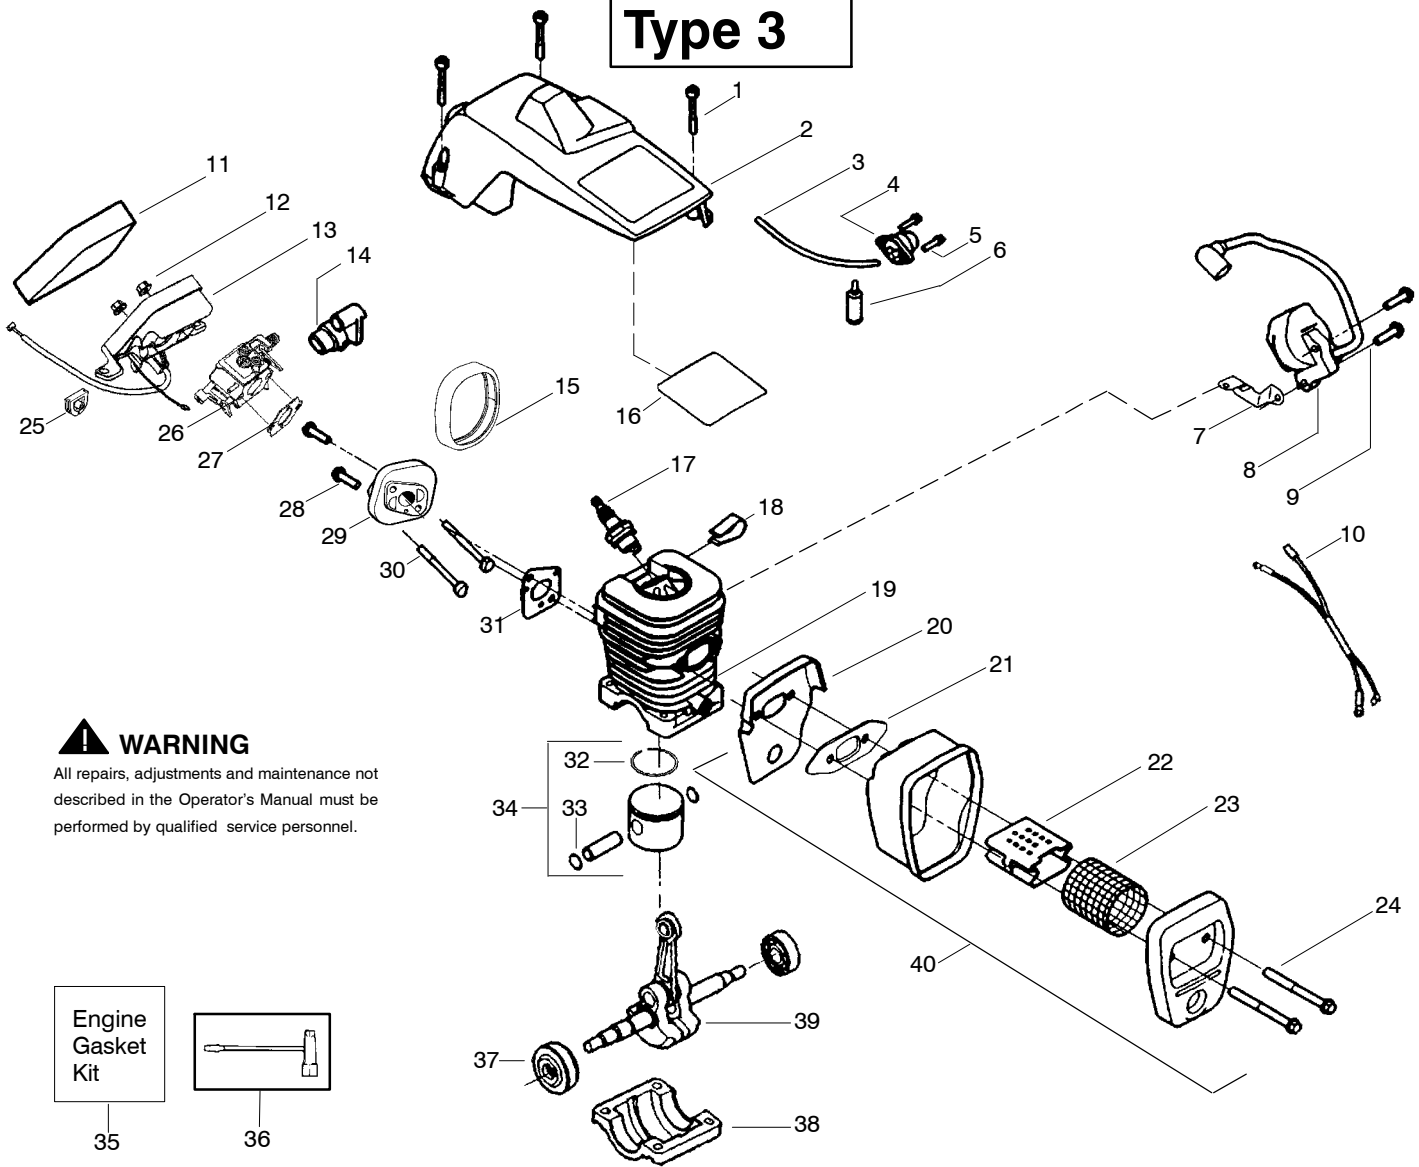

Type 3

⚠ WARNING

All repairs, adjustments and maintenance not described in the Operator's Manual must be performed by qualified service personnel.

Ref.	Part No.	Description	Ref.	Part No.	Description	Ref.	Part No.	Description
1.	530016153	Screw	20.	530049870	Backplate - Muffler	36.	530031135	Scrench
2.	530055638	Assy - Cylinder Shield (includes # 16)	21.	530069608	Gasket - Muffler (kit)	37.	530056363	Assy - Seal & Bearing
3.	530069247	Kit - Fuel Line (Small)	22.	530037813	Diffuser - Muffler	38.	530037935	Cap - Crankcase
4.	530071835	Kit - Purge Bulb (incl. #5)	23.	530036103	Screen - Spark	39.	530047062	Assy - Crankshaft
5.	530015780	Screw	24.	530016132	Bolt - Muffler	40.	530047207	Assy - Muffler (Incl. 20 - 24)
6.	530095646	Assy - Fuel Pick-up	25.	530047631	Grommet - Throttle Cable	Not Shown		
7.	530047442	Strap - Ground	26.	---	Kit - Carburetor	---	---	Manuals
8.	530039198	Ignition Module	27.	545081885	Walbro (WT-891) (Incl. Grommet)	545123717	545123717	(Scan)
9.	530015814	Screw	28.	530069608	Gasket - Carb. (kit)	545123718	545123718	(Euro I)
10.	530057475	Assy - Wire Harness	29.	530049700	Screw	545123721	545123721	(Euro IV)
11.	530037793	Foam - Air Filter	30.	530016187	Screw	545123722	545123722	(Euro V)
12.	530016101	Grommet - Carb Adjust	31.	530069608	Gasket - Adaptor (kit)	545123723	545123723	(Turkish)
13.	530057702	Assy - Air Box	32.	530038729	Ring - Piston	545123724	545123724	(Russian)
14.	530035526	Grommet - Carb Adjust	33.	530015697	Retainer - Piston Pin	545003009	545003009	Decal - Warning (Euro)
15.	530054144	Seal - Carb Adapter	34.	530071408	Kit - Piston (Incl. 32 & 33)			
16.	530055698	Reflector - Heat	35.	530069608	Kit - Engine Gasket (Incl. 21, 27 & 31)			
17.	952030150	Spark Plug (RCJ-7Y)						
18.	530016136	Clip - High Tension Lead						
19.	530012550	Cylinder						

✓ = NEW PART NUMBER FOR THIS IPL

★ = REFER TO THE SERVICE REFERENCE INDICATED FOR MORE INFORMATION. (LOCATED AT END OF IPL)