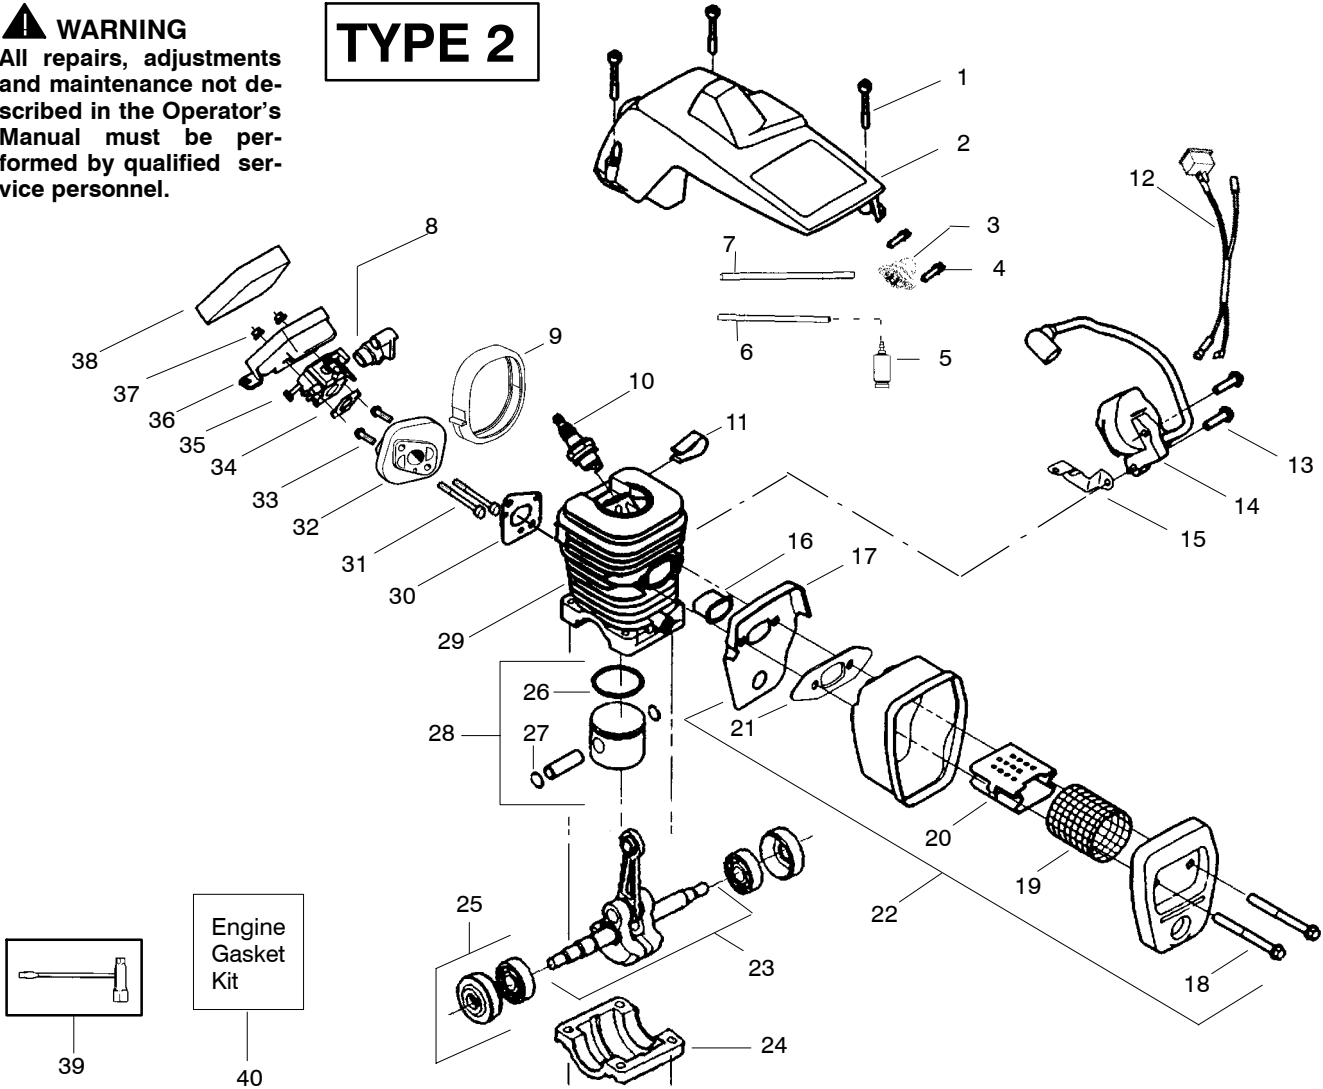

WARNING
All repairs, adjustments and maintenance not described in the Operator's Manual must be performed by qualified service personnel.

TYPE 2

Ref.	Part No.	Description	Ref.	Part No.	Description	Ref.	Part No.	Description
1.	530016153	Screw	19.	530036103	Screen-Spark	36.	530047604	Housing-Air Filter
2.	530056966	Shield-Cylinder	20.	530037813	Diffuser-Muffler	37.	530016101	Nut
3.	530047213	Assy-Air Purge	21.	530069608	Gasket-Muffler (kit)	38.	530037793	Air Filter - Foam
4.	530015780	Screw	22.	530047207	Assy-Muffler (Incl. 17-21)	39.	530031135	Wrench-Bar
5.	530095646	Assy-Fuel Pick-up	23.	530047062	Assy-Crankshaft	40.	530069608	Kit-Engine Gasket (incl. 34,30,21)
6.	530069247	Kit-Line Purge/Carb. (Small Dia)	24.	530037935	Cap-Crankcase			
7.	530069216	Kit-Line Purge/Tank (large line)	25.	530056363	Assy-Seal & Bearing			
8.	530049244	Grommet-Carb Adjust.	26.	530038729	Ring-Piston			
9.	530054144	Seal-Carb Adapter	27.	530015697	Retainer - Piston Pin			
10.	952030150	Spark Plug (RCJ-7Y)	28.	530071408	Kit-Piston - (incl. 26-27)			
11.	530016136	Clip-High Tension Lead	29.	530012411	Cylinder			
12.	530049117	Assy-Wire Harness (includes switch)	30.	530069608	Gasket-Carb. Adapter (kit)			
13.	530015814	Screw	31.	530016187	Screw			Not Shown
14.	530039167	Module-Ignition	32.	530049700	Carb. Adapter			530163664 Manual- (Scan)
15.	530047442	Strap-Ground	33.	530016386	Screw			530163665 Manual - (Euro I)
16.	530037652	Insulator-Heat	34.	530069608	Carb. Gasket (kit)			530163666 Manual - (Euro II)
17.	530049870	Back Plate-Muffler	35.	---	Kit-Carburetor (WT-391)			530054781 Decal-Warning
18.	530016132	Screw		530069722				530038478 Cap-limiter low(tan)
								530038479 Cap-limiter high(brn)

↙ = NEW PART NUMBER FOR THIS IPL

★ = REFER TO THE SERVICE REFERENCE INDICATED FOR MORE INFORMATION. (LOCATED AT END OF IPL)