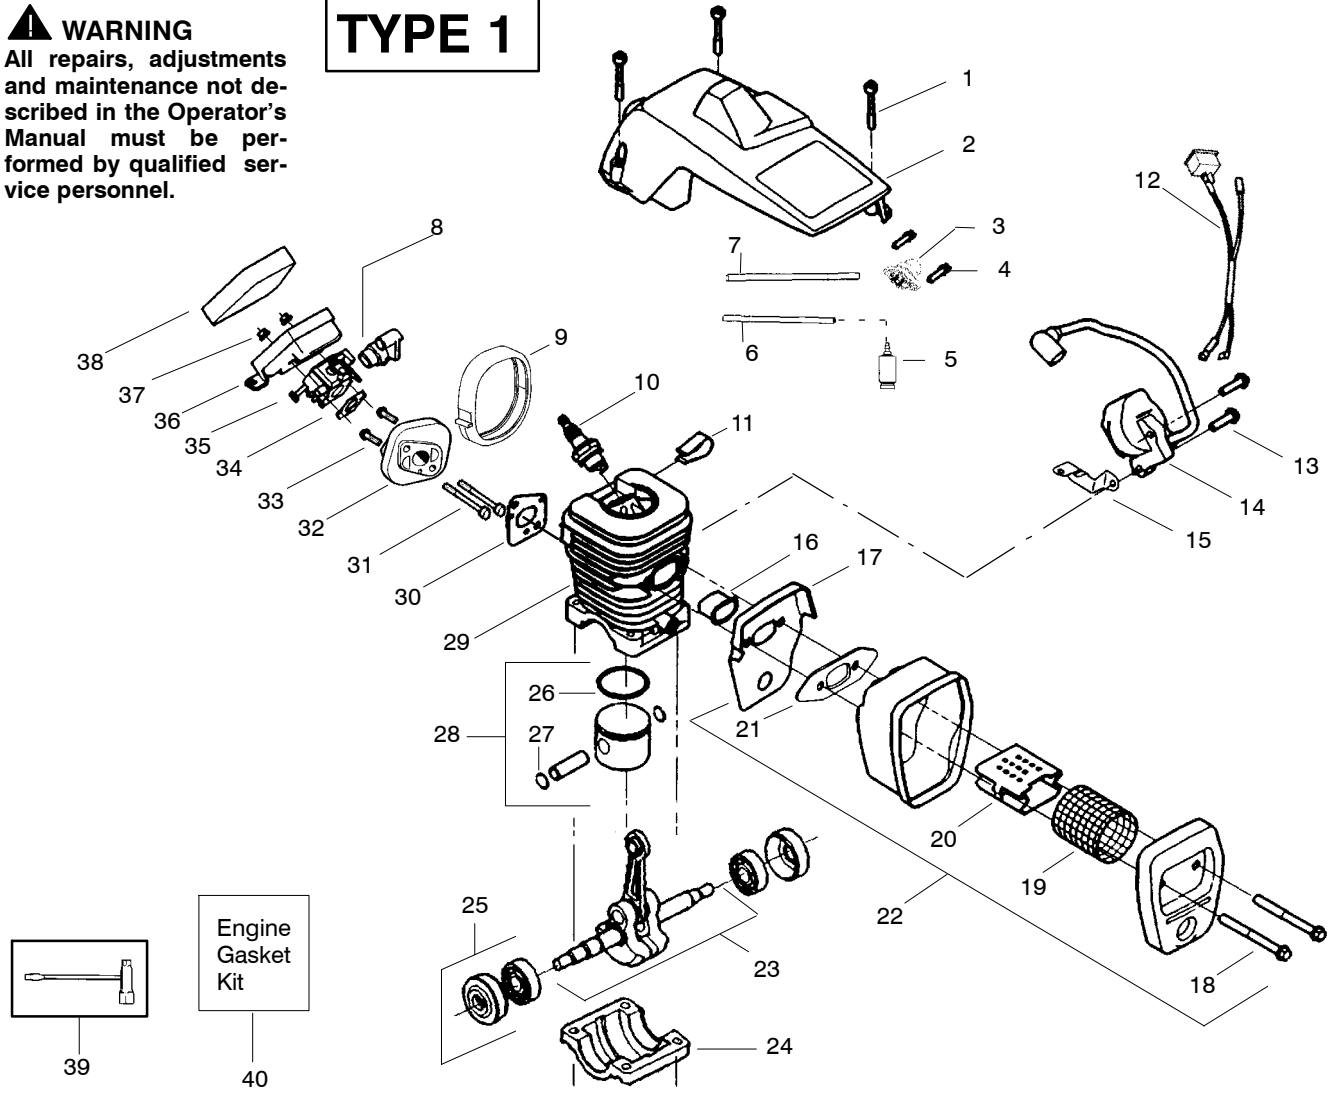

⚠ WARNING
All repairs, adjustments and maintenance not described in the Operator's Manual must be performed by qualified service personnel.

TYPE 1

Ref.	Part No.	Description	Ref.	Part No.	Description	Ref.	Part No.	Description
1.	530016153	Screw	19.	530036103	Screen-Spark	36.	530047604	Housing-Air Filter
2.	530055460	Shield-Cylinder	20.	530037813	Diffuser-Muffler	37.	530016101	Nut
3.	530047213	Assy-Air Purge	21.	530069608	Gasket-Muffler (kit)	38.	530037793	Air Filter - Foam
4.	530015780	Screw	22.	530047207	Assy-Muffler (Incl. 17-21)	39.	530031135	Wrench-Bar
5.	530095646	Assy-Fuel Pick-up	23.	530047062	Assy-Crankshaft	40.	530069608	Kit-Engine Gasket (incl. 34,30,21)
6.	530069247	Kit-Line Purge/Carb. (Small Dia)	24.	530037935	Cap-Crankcase			
7.	530069216	Kit-Line Purge/Tank (large line)	25.	530056363	Assy-Seal & Bearing			
8.	530049244	Grommet-Carb Adjust.	26.	530029805	Ring-Piston			
9.	530054144	Seal-Carb Adapter	27.	530015697	Retainer - Piston Pin			
10.	952030150	Spark Plug (RCJ-7Y)	28.	530069604	Kit-Piston - (incl. 26-27)			
11.	530016136	Clip-High Tension Lead	29.	530069606	Kit-Cylinder			
12.	530049117	Assy-Wire Harness (includes switch)	30.	530069608	Gasket-Carb.			
13.	530015814	Screw	31.	530016187	Screw			
14.	530039167	Module-Ignition	32.	530049700	Carb. Adapter			
15.	530047442	Strap-Ground	33.	530016386	Screw			
16.	530037652	Insulator-Heat	34.	530069608	Carb. Gasket (kit)			
17.	530049870	Back Plate-Muffler	35.	---	Kit-Carburetor (WT-391)			
18.	530016132	Screw		530069722				
								Not Shown
							530088226	Manual- (Scan)
							530088160	Manual - (Euro I)
							530088161	Manual - (Euro II)
							530054781	Decal-Warning
							530038478	Cap-limiter low(tan)
							530038479	Cap-limiter high(brn)

↖ = NEW PART NUMBER FOR THIS IPL

* = REFER TO THE SERVICE REFERENCE INDICATED FOR MORE INFORMATION. (LOCATED AT END OF IPL)