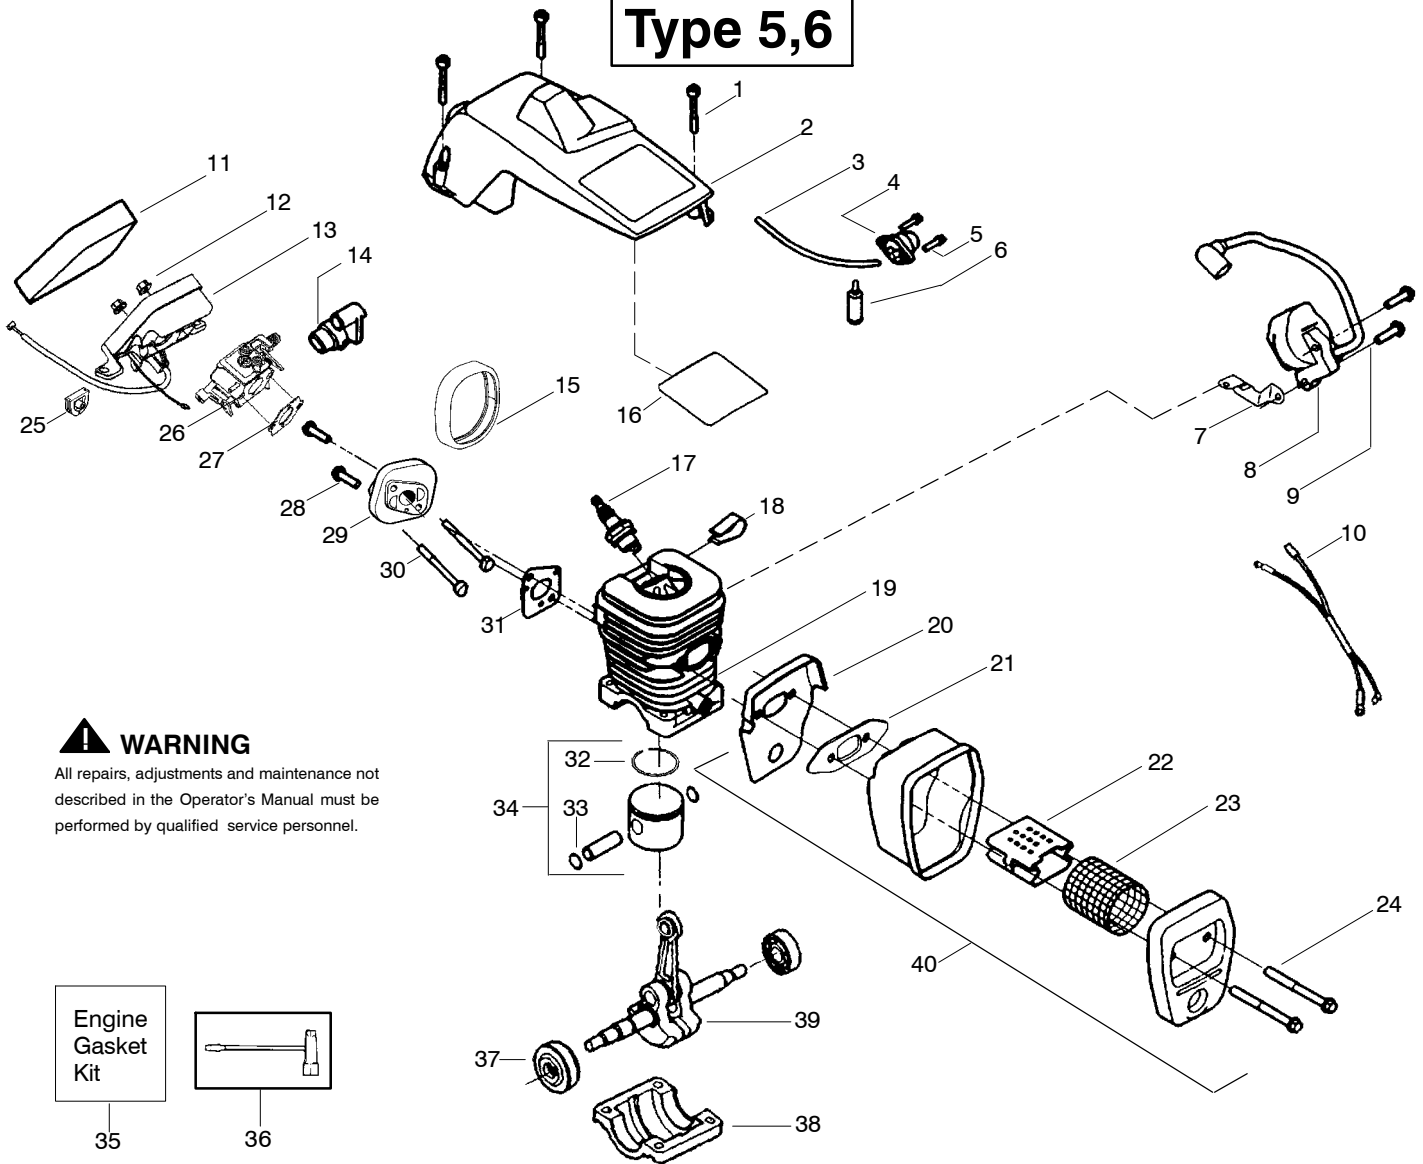

Type 5,6

⚠ WARNING

All repairs, adjustments and maintenance not described in the Operator's Manual must be performed by qualified service personnel.

Ref.	Part No.	Description	Ref.	Part No.	Description	Ref.	Part No.	Description
1.	530016153	Screw	19.	530012550	Cylinder	35.	530069608	Kit - Engine Gasket (Incl. 21, 27 & 31)
2.	530056914	Assy - Cylinder Shield (includes # 16)	20.	530049870	Backplate - Muffler	36.	530031135	Bar Wrench
3.	530069247	Kit - Fuel Line (Small)	21.	530069608	Gasket - Muffler (kit)	37.	530056363	Assy - Seal & Bearing
4.	530071835	Kit - Purge Bulb (incl. #5)	22.	530037813	Diffuser - Muffler	38.	530037935	Cap - Crankcase
5.	530015780	Screw	23.	530036103	Screen - Spark	39.	530047062	Assy - Crankshaft
6.	530095646	Assy - Fuel Pick-up	24.	530016132	Bolt - Muffler	40.	530047207	Assy - Muffler (Incl. 20 - 24)
7.	530047442	Strap - Ground	25.	530047631	Grommet - Throttle Cable	Not Shown		
8.	530039198	Ignition Module	26.	---	Kit - Carburetor	---	---	Manuals
9.	530015814	Screw	27.	530069608	Gasket - Carb. (kit)	545123604	---	(Scan)
10.	530057475	Assy - Wire Harness	28.	530016386	Screw	545123605	---	(Euro I)
11.	530037793	Foam - Air Filter	29.	530049700	Carb. Adapter	545123607	---	(Euro II)
12.	530016101	Nut	30.	530016187	Screw	545123608	---	(Euro III)
13.	530057702	Assy - Air Box	31.	530069608	Gasket - Adaptor (kit)	545123609	---	(Euro IV)
14.	530035526	Grommet - Carb Adjust	32.	530038729	Ring - Piston	545123610	---	(Euro V)
15.	530054144	Seal - Carb Adapter	33.	530015697	Retainer - Piston Pin	545123611	---	(Turkish)
16.	530055698	Reflector - Heat	34.	530071408	Kit - Piston (Incl. 32 & 33)	545123606	---	(Russian)
17.	952030150	Spark Plug (RCJ - 7Y)						
18.	530016136	Clip - High Tension Lead						

↙ = NEW PART NUMBER FOR THIS IPL

★ = REFER TO THE SERVICE REFERENCE INDICATED FOR MORE INFORMATION. (LOCATED AT END OF IPL)