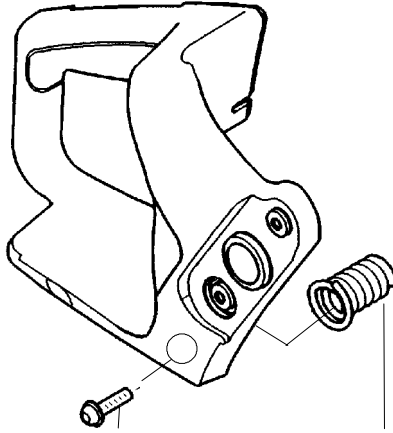

PARTS LIST NO. 530163180		McCULLOCH.® PARTS LIST	CHAIN SAW MODEL(s) MAC CAT 441	
DATE 3/04/08	Replaces 530163180 - 3/07/07		Note: Illustration may differ from actual model due to design changes	PAGE NO. 10

★★★★★ **Service Reference** ★★★★★

Note: Due to product improvements, your unit may have been built with or without the spring and screw shown below. If your unit does not have this spring and screw, no action is required. If your unit does have the spring and screw, please order the part numbers listed below.

530015814
Screw

530053274
Assy-Isolator Spring

✓ = NEW PART NUMBER FOR THIS IPL

★ = REFER TO THE SERVICE REFERENCE INDICATED FOR MORE INFORMATION. (LOCATED AT END OF IPL)