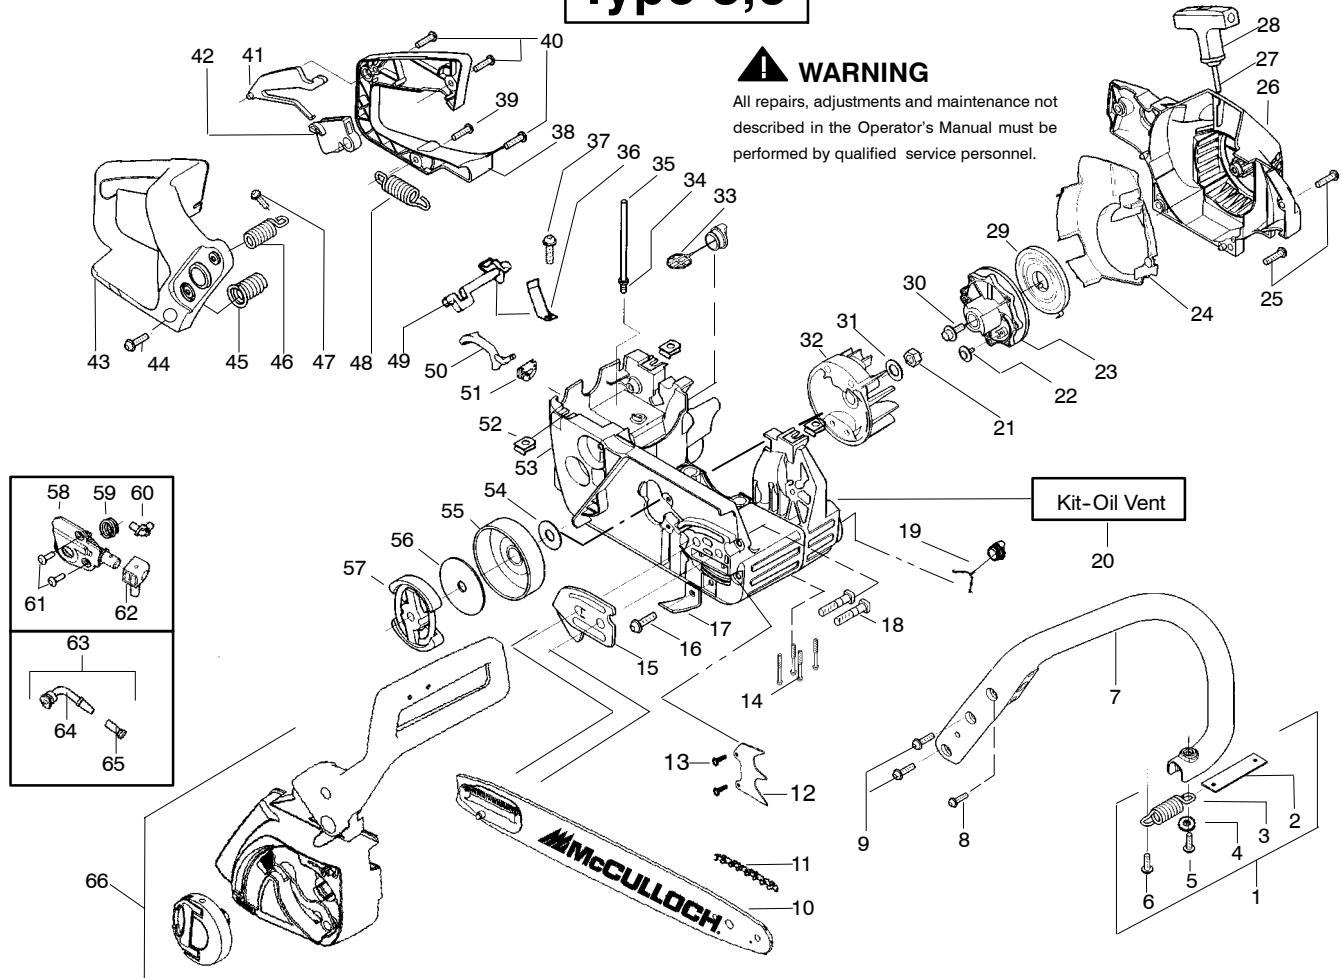

Type 5,6

Ref.	Part No.	Description	Ref.	Part No.	Description	Ref.	Part No.	Description
1.	530059667	Assy.- Isolator	28.	530056402	Handle- Starter	53.	530058733	Kit-Chassis Assy. fuel lines and caps)
2.	530047608	Limiter Strap	29.	530027531	Spring-Recoil	54.	530015907	Washer- Thrust
3.	530059668	Spring- Isolator	30.	530015920	Screw	55.	530047061	Assy.-Clutch Drum w/bearing
4.	530015158	Washer	31.	530015127	Washer- Flywheel	56.	530015611	Washer-Clutch
5.	530016018	Screw	32.	530039187	Assy- Flywheel	57.	530014949	Assy. Clutch
6.	530015843	Screw	33.	530047192	Assy- Fuel Cap	58.	530071259	Kit - Oil Pump (incl. 59,60,62)
7.	530047583	Front Handle	34.	530023877	Fitting-fuel line	59.	530037820	Gear- Worm Spring
8.	530015940	Screw	35.	530069216	Kit- Fuel line (large)	60.	530049477	Elbow- Oil Pickup
9.	530015814	Screw	36.	530016149	Spring- Switch	61.	530016064	Screw
10.	530044897	Bar - 16"	37.	530015775	Screw	62.	530019206	Seal Block
11.	538248288	Chain - 16"	38.	530047581	Cover- Rear Handle	63.	530047663	Assy- Oil Pick-up (Incl. 64,65)
12.	530014381	Kit- Spike (Incl. 13)	39.	530015886	Screw	64.	530038373	Pick-up Oiler
13.	530016439	Screw	40.	530015906	Screw	65.	530056533	Filter- Oil
14.	530016132	Screw	41.	530036098	Throttle Lockout	66.	545140601	Assy-Chain Brake Adjuster (Incl. knob)
15.	530038238	Plate- Bar Mount.	42.	530036097	Trigger- Throttle			
16.	530015814	Screw	43.	530047582	Handle - Rear			
17.	530029850	Chain Catcher	44.	★★★★★	Screw			
18.	530016133	Bolt- Bar	45.	★★★★★	Assy Isolator-lower			
19.	530010846	Assy- Oil Cap	46.	530071958	Kit- Isolator (Upper)			
20.	530071666	Kit- Oil Vent	47.	530015875	Screw			
21.	530016134	Nut- Flywheel	48.	530059668	Spring- Isolator			
22.	530016080	Screw	49.	530057473	Lever- Switch			
23.	530037817	Starter Pulley	50.	530057474	Lever- Choke			
24.	530055723	Baffle- Air	51.	530049005	Grommet- Knob			
25.	530015892	Screw	52.	530015922	Nut- "U" - Type			
26.	530056333	Housing- Fan						
27.	530069232	Kit - Rope						

✓ = NEW PART NUMBER FOR THIS IPL

★ = REFER TO THE SERVICE REFERENCE INDICATED FOR MORE INFORMATION. (LOCATED AT END OF IPL)