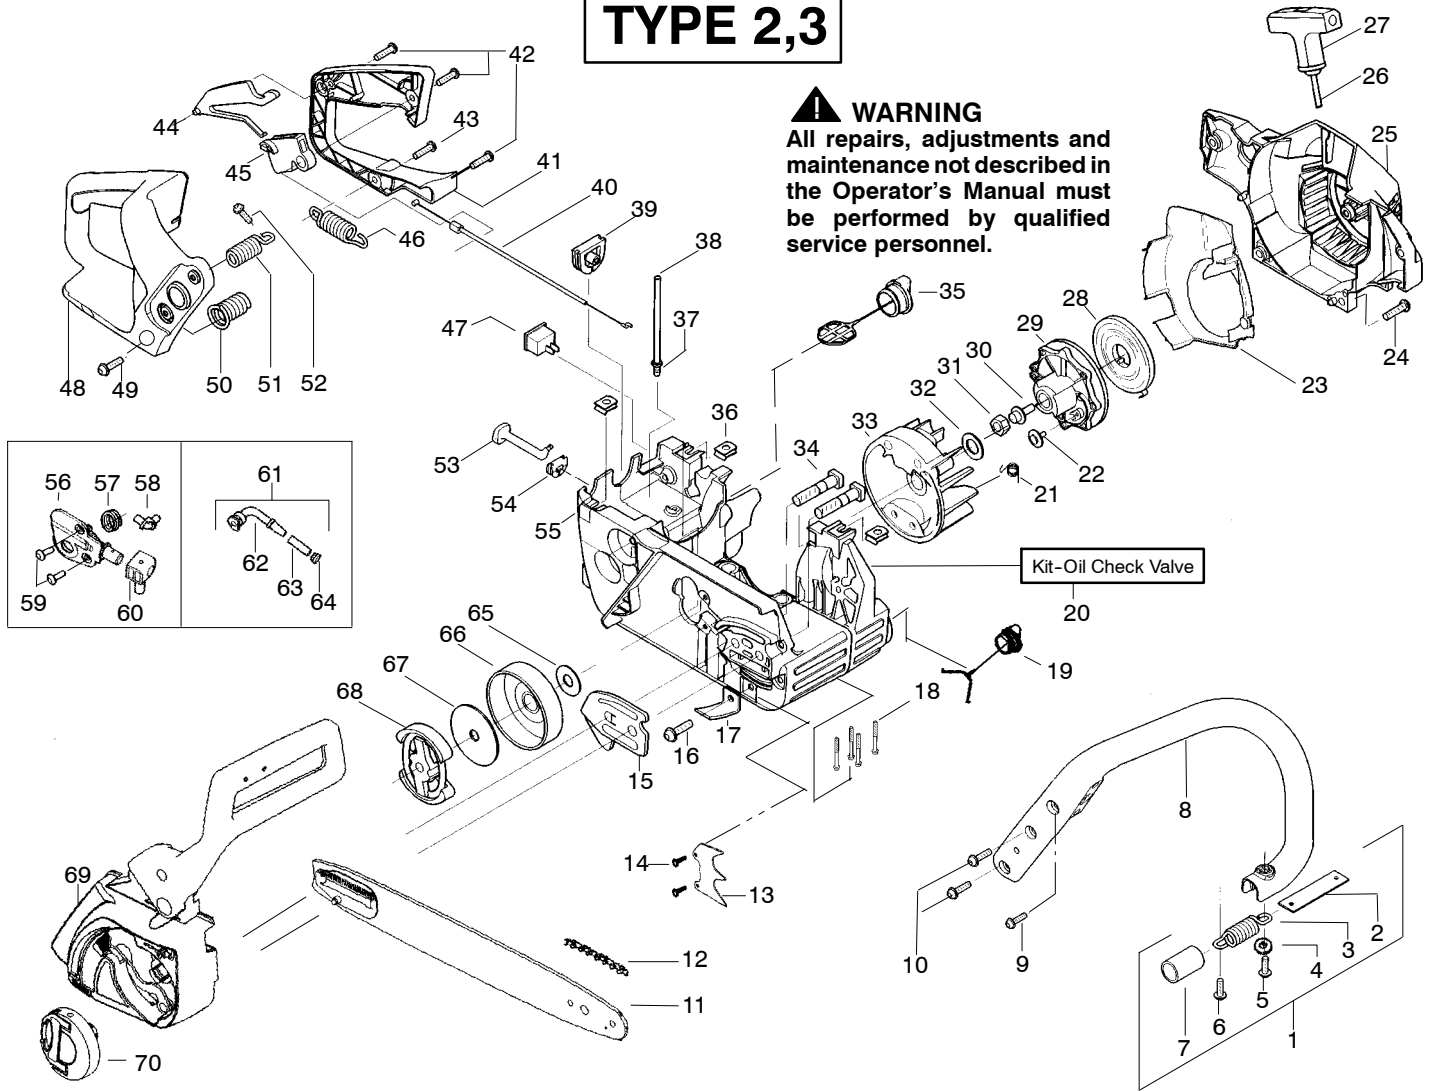

Ref.	Part No.	Description	Ref.	Part No.	Description	Ref.	Part No.	Description
1.	530047963	Assy. - Isolator	27.	530056402	Handle - Starter	53.	530047605	Knob - Choke
2.	530047608	Strap - Limiter	28.	530027531	Spring - Recoil	54.	530049005	Grommet - Knob
3.	530042082	Spring - Isolator	29.	530037817	Pulley - Starter	55.	530056597	Assy - Chassis
4.	530015123	Washer	30.	530015920	Screw	56.	530071259	Kit - Oil Pump (Incls. 57, 58, 60)
5.	530016018	Screw	31.	530016134	Nut - Flywheel	57.	530037820	Gear - Worm Spring
6.	530015843	Screw	32.	530015127	Washer - Flywheel	58.	530049477	Elbow - Oil Pickup
7.	530036142	Sleeve - AV Spring	33.	530039209	Assy - Flywheel	59.	530016064	Screw
8.	530047583	Handle - Front	34.	530016133	Bolt - Bar	60.	530019206	Seal Block
9.	530015940	Screw	35.	530047192	Assy - Fuel Cap	61.	530047663	Assy - Oil Pickup (Incl. 62 - 64)
10.	530015814	Screw	36.	530015922	Nut - "U" - Type	62.	530038373	Pick-up Oiler
11.	530044897	Bar - 16"	37.	530023877	Fitting - fuel line	63.	530037821	Filter - Oil
12.	538248288	Chain - 16"	38.	530069216	Kit - Fuel line (large)	64.	530030189	Plug - Oil Filter
13.	530014381	Kit - Assy Spike (incl. 14)	39.	530047631	Grommet - Cable	65.	530015907	Washer - Thrust
14.	530015805	Screw	40.	530047602	Cable - Throttle	66.	530047061	Assy. - Clutch Drum w/bearing
15.	530038238	Plate - Bar Mounting	41.	530047581	Cover - Rear Handle	67.	530015611	Washer - Clutch
16.	530015814	Screw	42.	530015906	Screw	68.	530014949	Assy. Clutch
17.	530029850	Chain Catcher	43.	530015886	Screw	69.	530056832	Assy - Chain Brake
18.	530016132	Screw	44.	530036098	Lockout - Throttle	70.	530056935	Assy - Knob
19.	530010846	Assy - Oil Cap	45.	530036097	Trigger - Throttle			
20.	530071666	Kit - Oil Check Valve	46.	530042082	Spring			
21.	530023817	Spring - Starter Dog	47.	530069572	Kit - Switch			
22.	530016080	Screw	48.	530047582	Handle - Rear			
23.	530055723	Baffle - Air	49.	530015814	Screw			
24.	530015892	Screw	50.	530053274	Assy. Isolator - lower			
25.	530055708	Housing - Fan	51.	530071385	Kit - Isolator (Upper)			
26.	530069232	Kit - Rope	52.	530015875	Screw			