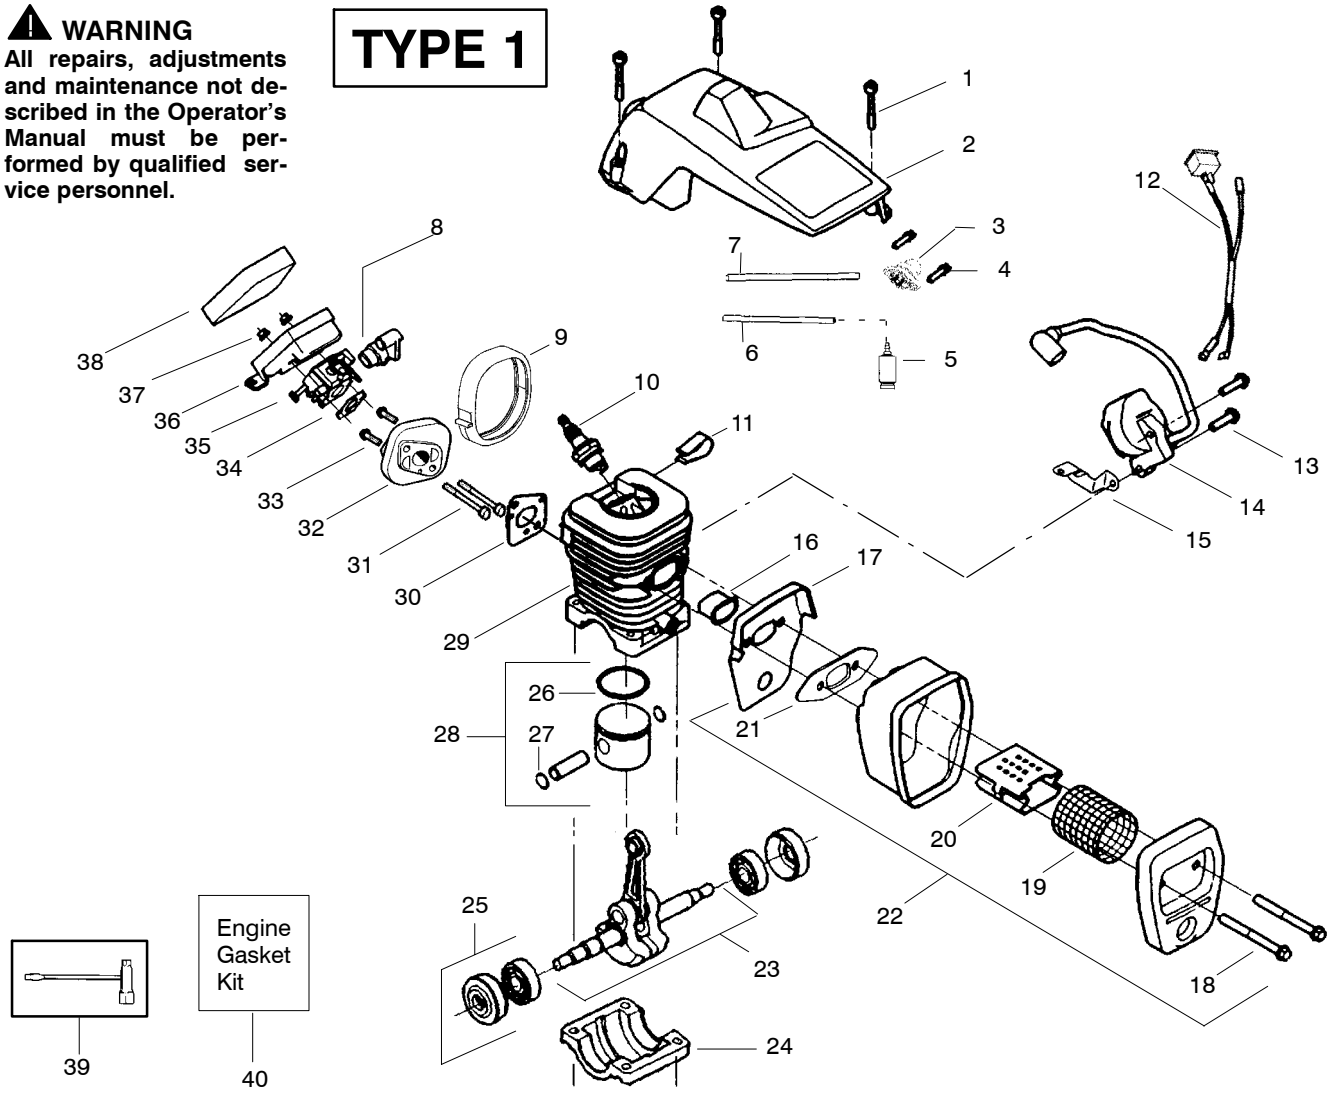

⚠ WARNING
All repairs, adjustments and maintenance not described in the Operator's Manual must be performed by qualified service personnel.

TYPE 1

Ref.	Part No.	Description	Ref.	Part No.	Description	Ref.	Part No.	Description
1.	530016153	Screw	19.	530036103	Screen-Spark	36.	530047604	Housing-Air Filter
2.	530056924	Shield-Cylinder	20.	530037813	Diffuser-Muffler	37.	530016101	Nut
3.	530047213	Assy-Air Purge	21.	530069608	Gasket-Muffler (kit)	38.	530037793	Air Filter - Foam
4.	530015780	Screw	22.	530047207	Assy-Muffler (Incl. 17-21)	39.	530031135	Wrench-Bar
5.	530095646	Assy-Fuel Pick-up Kit-Line Purge/Carb. (Small Dia)	23.	530047062	Assy-Crankshaft	40.	530069608	Kit-Engine Gasket (incl. 21,30,34)
6.	530069247	Kit-Line Purge/Tank (large line)	24.	530037935	Cap-Crankcase			
7.	530069216	Kit-Line Purge/Tank (large line)	25.	530056363	Assy-Seal & Bearing			
8.	530035526	Grommet-Carb Adjust.	26.	530038729	Ring-Piston			
9.	530054144	Seal-Carb Adapter	27.	530015697	Retainer - Piston Pin			
10.	952030150	Spark Plug (RCJ-7Y)	28.	530071408	Kit-Piston - (incl. 26,27)			
11.	530016136	Clip-High Tension Lead	29.	530071412	Kit-Cylinder			
12.	530049117	Assy-Wire Harness (includes switch)	30.	530069608	Gasket-Carb. Adapter (kit)			
13.	530015814	Screw	31.	530016187	Screw		530163895	Manual- (Scan)
14.	530039167	Module-Ignition	32.	530049700	Carb. Adapter		530163896	Manual - (Euro I)
15.	530047442	Strap-Ground	33.	530016386	Screw		530163897	Manual - (Euro II)
16.	530037652	Insulator-Heat	34.	530069608	Carb. Gasket (kit)		530054781	Decal-Warning
17.	530049870	Back Plate-Muffler	35.	---	Kit-Carburetor (WT-391)			
18.	530016132	Screw		530069722	(WT-625)			
				530071621				
								Not Shown

↖ = NEW PART NUMBER FOR THIS IPL

★ = REFER TO THE SERVICE REFERENCE INDICATED FOR MORE INFORMATION. (LOCATED AT END OF IPL)