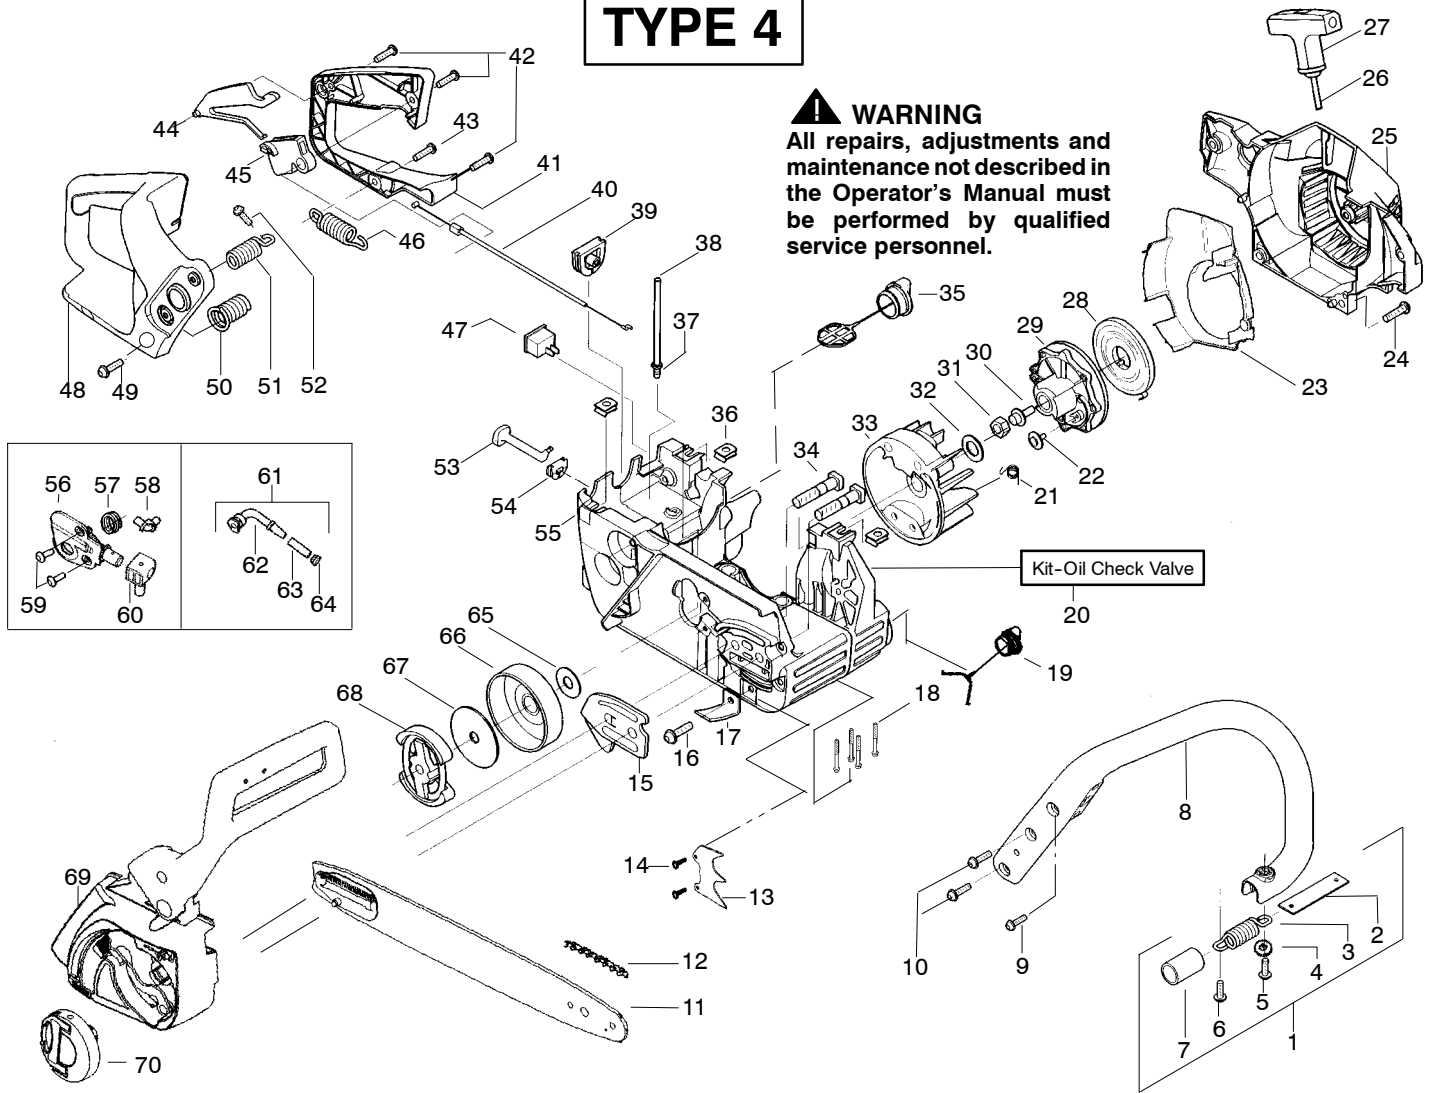

TYPE 4

WARNING
All repairs, adjustments and maintenance not described in the Operator's Manual must be performed by qualified service personnel.

Ref.	Part No.	Description	Ref.	Part No.	Description	Ref.	Part No.	Description
1.	530047963	Assy. - Isolator	27.	530056402	Handle - Starter	53.	530047605	Knob - Choke
2.	530047608	Strap - Limiter	28.	530027531	Spring - Recoil	54.	530049005	Grommet - Knob
3.	530042082	Spring - Isolator	29.	530037817	Pulley - Starter	55.	530056596	Assy - Chassis
4.	530015123	Washer	30.	530015920	Screw	56.	530071259	Kit - Oil Pump
5.	530016018	Screw	31.	530016134	Nut - Flywheel	(Incls. 57, 58, 60)		
6.	530015843	Screw	32.	530015127	Washer - Flywheel			
7.	530036142	Sleeve - AV Spring	33.	530039209	Assy - Flywheel	57.	530037820	Gear - Worm Spring
8.	530047583	Handle - Front	34.	530016133	Bolt - Bar	58.	530049477	Elbow - Oil Pickup
9.	530015940	Screw	35.	530047192	Assy - Fuel Cap	59.	530016064	Screw
10.	530015814	Screw	36.	530015922	Nut - "U" - Type	60.	530019206	Seal Block
11.	530044897	Bar - 16"	37.	530023877	Fitting - fuel line	61.	530047663	Assy - Oil Pickup
12.	538248288	Chain - 16"	38.	530069216	Kit - Fuel line (large)	(Incl. 62 - 64)		
13.	530014381	Kit - Assy Spike (incl. 14)	39.	530047631	Grommet - Cable			
14.	530015805	Screw	40.	530047602	Cable - Throttle	62.	530038373	Pick-up Oiler
15.	530038238	Plate - Bar Mounting	41.	530047581	Cover - Rear Handle	63.	530037821	Filter - Oil
16.	530015814	Screw	42.	530015906	Screw	64.	530030189	Plug - Oil Filter
17.	530029850	Chain Catcher	43.	530015886	Screw	65.	530015907	Washer - Thrust
18.	530016132	Screw	44.	530036098	Lockout - Throttle	66.	530047061	Assy. - Clutch Drum w/bearing
19.	530010846	Assy - Oil Cap	45.	530036097	Trigger - Throttle	67.	530015611	Washer - Clutch
20.	530071666	Kit - Oil Check Valve	46.	530042082	Spring	68.	530014949	Assy. Clutch
21.	530023817	Spring - Starter Dog	47.	530069572	Kit - Switch	69.	530056923	Assy - Chain Brake
22.	530016080	Screw	48.	530047582	Handle - Rear	70.	530056935	Assy - Knob
23.	530055723	Baffle - Air	49.	530015814	Screw			
24.	530015892	Screw	50.	530053274	Assy. Isolator - lower			
25.	530056333	Housing - Fan	51.	530071385	Kit - Isolator (Upper)			
26.	530069232	Kit - Rope	52.	530015875	Screw			

✓ = NEW PART NUMBER FOR THIS IPL

* = REFER TO THE SERVICE REFERENCE INDICATED FOR MORE INFORMATION. (LOCATED AT END OF IPL)