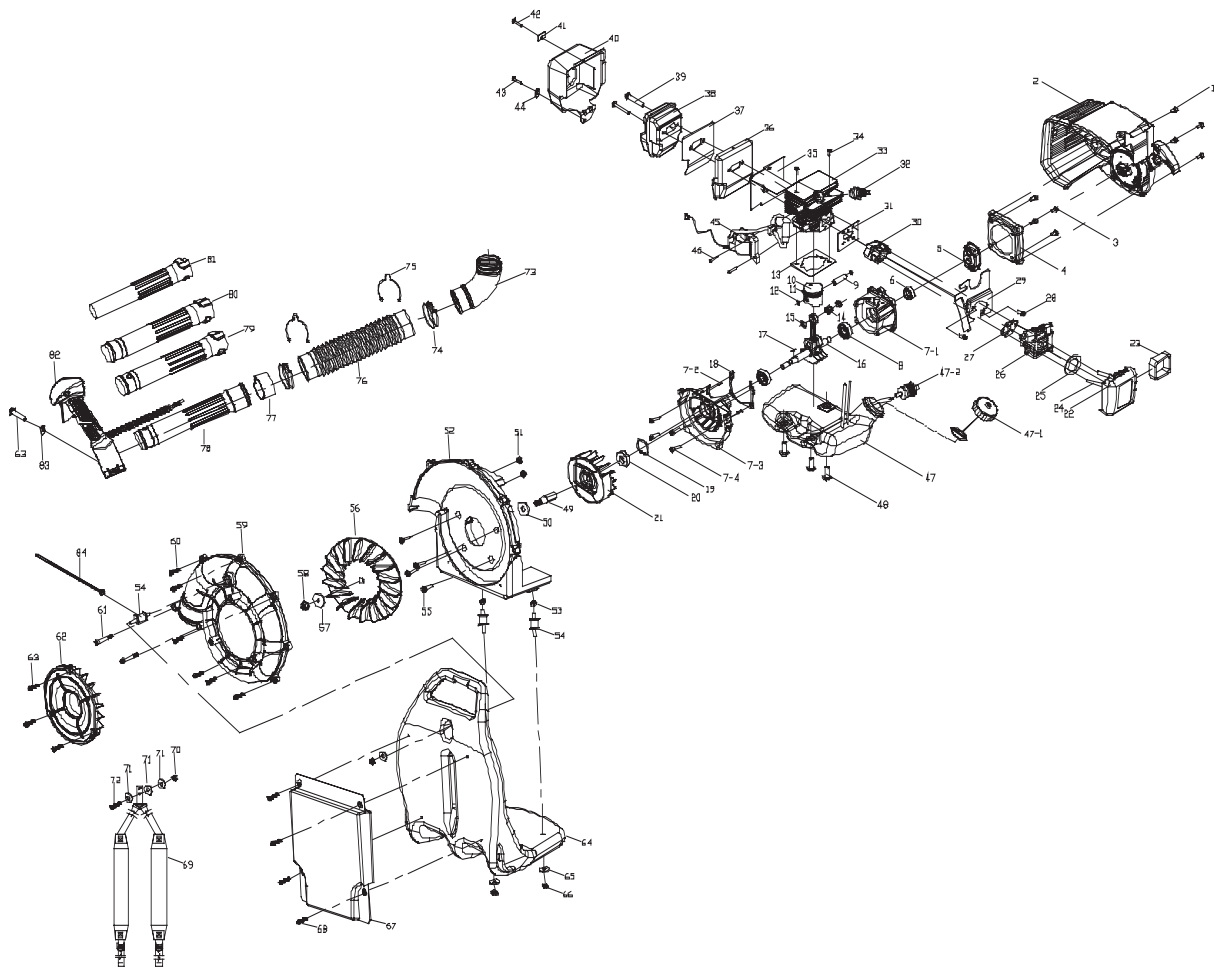

# 10 - PARTS LIST

No.	Parts No.	Description	No.	Parts No.	Description	No.	Parts No.	Description
1	9SGKB-05-12.5	SCREW	30	9072-MD1501	INSULATOR	57	9WFZ-8.4-32	WASHER
2	9228-MD1805	STARTER HOUSING ASS'Y	31	9014-MD1504	GASKET, INSULATOR	58	9NAC-08	NUT
3	9SGKBM04-12	SCREW	32	9111-310002-CH	SPARK PLUG	59	9038-320602	SCREW HOUSING
4	9081-MD1801	CONNECTOR	33	9292-MD1501F	CYLINDER	60	9SKKBY8/16-0.75	SCREW
5	9228-MD0107	PAWLS ASS'Y	34	9SRCB-05-22	SCREW	61	9SRCB-05-75	SCREW
6	9157-332101	OIL SEAL	35	9014-MD1801	GASKET, MUFFLER	62	9017-320601	COVER
7	9228-MD0109	CRANK CASE ASS'Y	36	9082-MD1502	MUFFLER HEAT SHIELD	63	9SKKB05-18	SCREW
8	9DB-600102	BALL BEARING	37	9014-MD1502	MUFFLER HEAT SHIELD	64	9004-320601	FRAME
9	9115-MD1501-CH	PISTON PIN	38	9228-MD1502	MUFFLER	65	9WFZ-06-18	WASHER
10	9290-MD1501	PISTON	39	9SXMBJ05-53	SCREW	66	9NCZ-06	NUT
11	9189-MD1501	PISTON RING	40	9082-MD1501	BAFFLE, MUFFLER	67	9014-320601	CUSHION BACK
12	9131-MD0101	CLIP, PISTON	41	9014-MD0108	PLATE	68	9RGB7.14-16.27	RIVET RIBBED
13	9014-MD1505	GASKET, CYLINDER	42	9SQKB-04-12	SCREW	69	9149-320601	HARNASS
14	9NR-081190	NEEDLE BEARING	43	9SQKB-04-08	SCREW	70	6NGZ-08	NUT
15	9057-MD0201	SPACER, PISTON	44	9WFZ-04-12	WASHER	71	9WFZ-08-22	WASHER
16	9228-MD0112A	CRANK/ROD ASS'Y	45	9228-MD1802	IGNITION ASS'Y	72	9SDCB-08-16	SCREW
17	9221-310001	KEY, FLYWHEEL	46	9SQKBM04-20	SCREW	73	9186-320601	ELBOW PIPE1
18	9014-MD0102	C'CASE GASKET	47	9228-MD1503	FUEL TANK ASS'Y	74	9036-320601	HOSE BEND
19	9CB-28	C-CLIP	47-1	9228-330602	OIL CAP ASS'Y	75	9036-320602	WIRE CLAMP
20	9157-MD1501	OIL SEAL	47-2	9182-310101Y	FILTER, OIL	76	9186-320602	FLEX PIPE
21	9151-MD0103	FLYWHEEL	48	9SKKBY05-18	SCREW	77	9189-320601	ACTIVERING
22	9228-MD1513	AIR CLEANER ASS'Y	49	9127-MD1801	CONNECT AXIS	78	9186-320605	BASE PIPE
23	9183-MD0101	FILTER, AIR	50	9WFZ-12.1-30	WASHER	79	9186-320604	MIDDLE PIPE
24	9SKKBM05-64	SCREW	51	6NGZ-05	NUT	80	9186-320606	END PIPE
25	9012-MD0101	O-RING, AIR	52	9038-MD1801	SCREW HOUSING	81	9186-320603	END PIPE
26	9287-MD2001	CARBURETOR	53	6NDE-06	NUT	82	9228-MD1803	THROTTLE LEVER ASS'Y
27	9014-MD0103	CARBURETOR GASKET	54	9012-320601	VIBRO-ISOLATING RUBBER	83	9WF4-4.5-13	WASHER
28	9SKKB-05-19	SCREW	55	9SRCBM05-30	SCREW	84	6032-150-02	LIGATE TAPE
29	9211-MD1801	PLATE	56	9151-320601	IMPELLER			