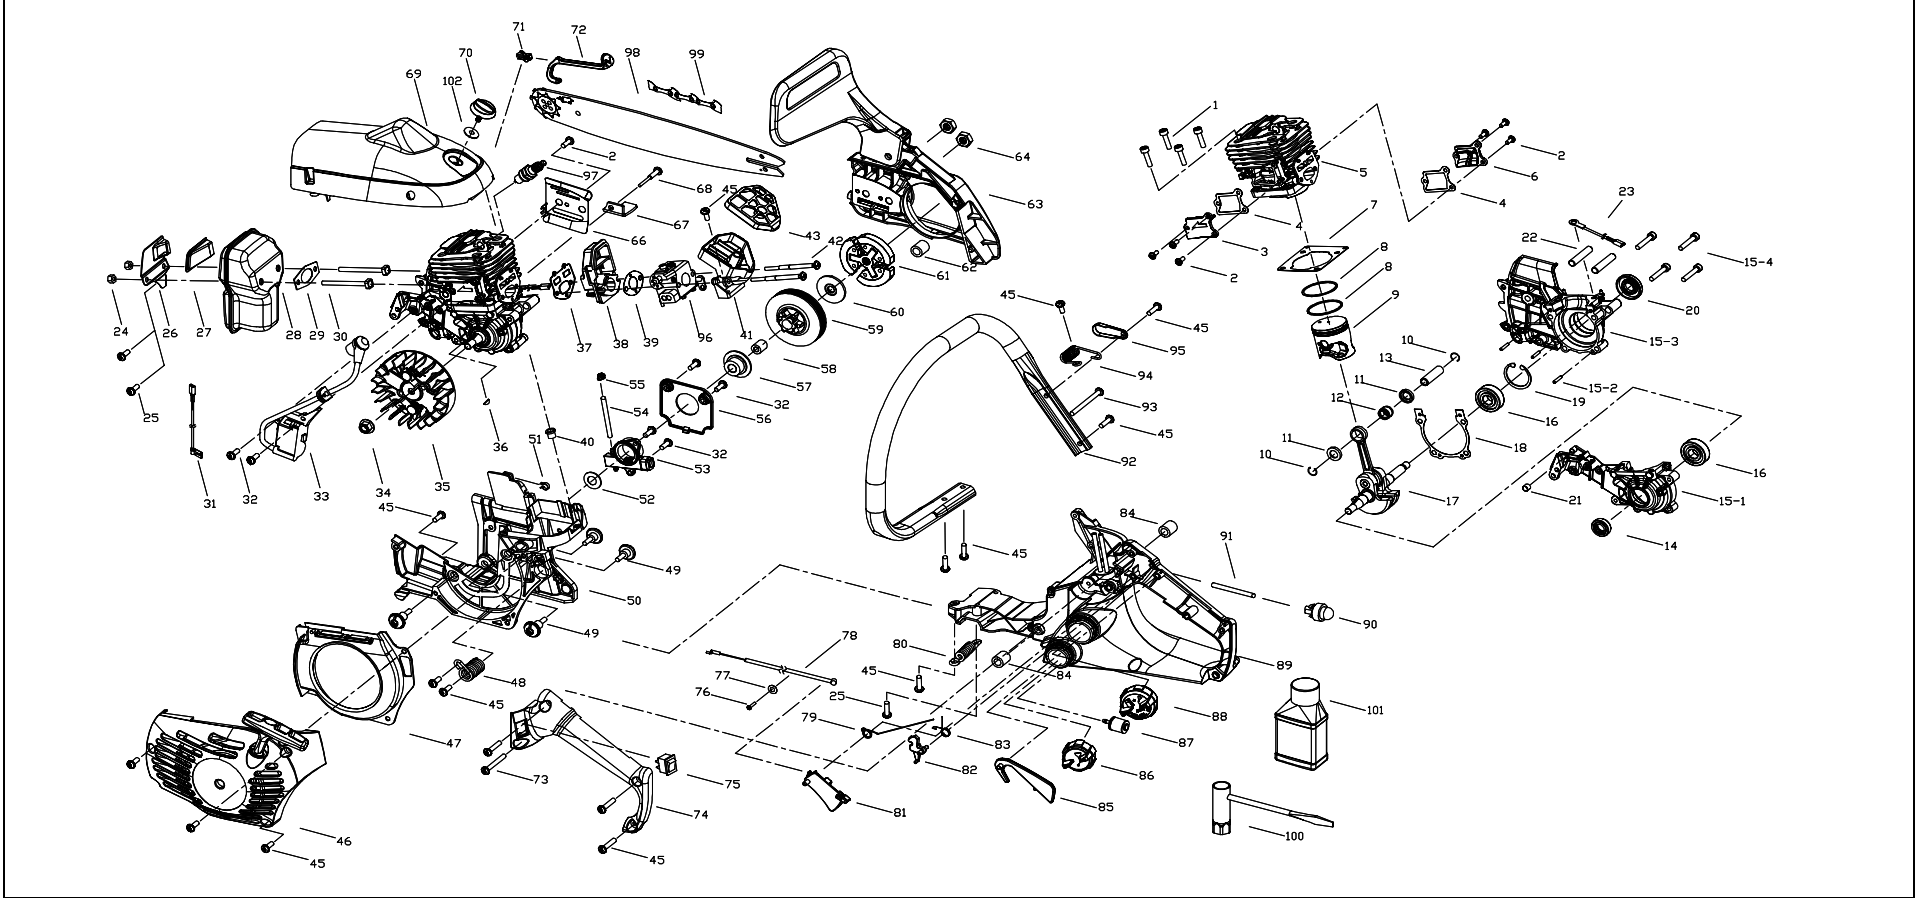

SERVICE SPARE PARTS LIST

SPECIFY MODEL NO. WHEN ORDERING PARTS		DATE	REVISED DATE	PAGE
35cc Gas Chain Saw		2/15/2007	N/A	1/2
MODEL NO.	MCC1635A			

SERVICE SPARE PARTS LIST

SPECIFY MODEL NO. WHEN ORDERING PARTS												DATE		REVISED DATE		PAGE
35cc Gas Chain Saw												2/15/2007		N/A		2/2
MODEL NO.			MCC1635A													
No.	STK CODE	JFT Parts No.	Description	Q	No.	STK CODE	JFT Parts No.	Description	Q	No.	STK CODE	JFT Parts No.	Description	Q		
1		9SGEB-05-20	SCREW	4	32	9SKKB-04-14	SCREW	6	69		9067-311001	SHROUD	1			
2		9SKKB-04-10	SCREW	7	33	9288-310801	IGNITION ASS'Y	1	70		9134-310801	KNOB	1			
3		9067-310802	CAP	1	34	9NHC-08	NUT	1	71		9072-311001	HOLDER, CHOKE LEVER	1			
4		9014-310803	GASKET	1	35	9169-310801	FLYWHEEL ASS'Y	1	72		9114-311001	LEVER, CHOKE	1			
5		9292-311001F□	CYLINDER	1	36	6221-830301	WOODRUFF KEY	1	73		9SKKB05-27	SCREW	1			
6		9067-310801	CAP	1	37	9014-310805	SPACER	1	74		9068-311002	HANDLE ASS'Y (L)	1			
7		9014-310801	GASKET	1	38	9082-311001	ISOLATER, CARBURETER	1	75		9023-310701	SWITCH	1			
8		9189-311001	PISTON RING	2	39	9014-310006	SPACER	1	76		9SKKB04-10	SCREW	1			
9		9290-311002	PISTON	1	40	9013-311003	RUBBER PLUG	1	77		9WFZ-04-12	WASHER	1			
10		9CA-10.3	RING	1	41	9228-311006	AIR GUIDE ASS'Y	1	78		9010-311001	CABLE, THROTTLE	1			
11		9131-310801	WASHER	1	42	9SKKB-04-70	SCREW	2	79		9024-311005	SPRING	1			
12		9NR-K101411	ROLLER	1	43	9183-311201	SPONGE	1	80		9024-310803	SPRING	1			
13		9PC-10-32	PIN, PISTON	1	45	9SKKB05-18	SCREW	16	81		9028-311001	TRIGGER, THROTTLE	1			
14		9157-332101	SEAL	1	46	9228-311002	STARTER HOUSING ASS'Y, 116C YELLOW	1	82		9028-311002	TRIGGER, THROTTLE	1			
15		9228-310819□	CLY CASE ASS'Y	1	47	9211-311001	CAP, AIRWAY	1	83		9024-311003	SPRING	1			
15-1		9072-310802F	CLY CASE, LEFT	1	48	9024-311001	SPRING	1	84		9013-311001	RUBBER PLUG	2			
15-2		9PA-03-08S	PIN	3	49	9191-311001	SCREW	4	85		9028-310801	TRIGGER, RELEASE	1			
15-3		9072-310801F	CLY CASE, RIGHT	1	50	9004-311001	BRACKET	1	86		9228-310809	OIL CAP ASS'Y	1			
15-4		9SKKB-05-27	SCREW	4	51	9079-311002	BUSH	1	87		9182-310101	FUEL FILTER	1			
16		9DB-620101	BEARING	2	52	9WFB-10-18	SPACER	1	88		9228-310820	FUEL CAP ASS'Y, 116C YELLOW	1			
17		9228-310801-A	CRANK/ROD ASS'Y	1	53	9228-310805	PUMP ASS'Y	1	89		9228-311003	HANDLE ASS'Y (R)	1			
18		9014-310802	GASKET	1	54	9129-311005	PIPE	1	90		9142-310002	PRIMER	1			
19		9CB-32	RING	1	55	9154-310802	CONNECTOR	1	91		9129-311002	PIPE	1			
20		9157-310801	SEAL	1	56	9072-310806	CAP, ANTI-DUST	1	92		9068-311001-A	HANDLE, FRONT	1			
21		9059-311001	BUSH	1	57	9073-310803	WORM	1	93		9SKKB05-32	SCREW	1			
22		9191-310802	SCREW	2	58	9NR-K101313	ROLLER	1	94		9024-311002	SPRING	1			
23		9010-311002	WIRE	1	59	9200-311001	DRUM ASS'Y	1	95		9043-311002	CAP, SPRING	1			
24		9NCC-05U	NUT	2	60	9014-310807	WASHER	1	96		9287-311001	CARBURETER WT-808	1			
25		9SKKB-05-14	SCREW	2	61	9228-311004	CLUTCH ASS'Y	1	97		9295-310801	SPARK PLUG CHAMPION RZ7C	1			
26		9014-310810	COVER, MESH	1	62	9013-311002	RUBBER PLUG	1	98		9040-310805F	BAR	1			
27		9016-310801	SPARK ARRESTER	1	63	9228-311001	BRAKE KIT ASS'Y, 116C YELLOW	1	99		6220-210813	CHAIN	1			
28		9228-311005T	MUFFLER ASS'Y	1	64	9NAZ-516-18	NUT	2	100		9042-310201	SPANNER	1			
29		9014-310804	BAFFLE	1	66	9014-310811	SPACER	1	101		9066-310101	OIL	1			
30		9191-310803	SCREW	2	67	9263-310801	CHAIN CATCH	1	102		9014-311003	SPACER	1			
31		9010-311003	WIRE	1	68	9SKKB-05-32	SCREW	1								