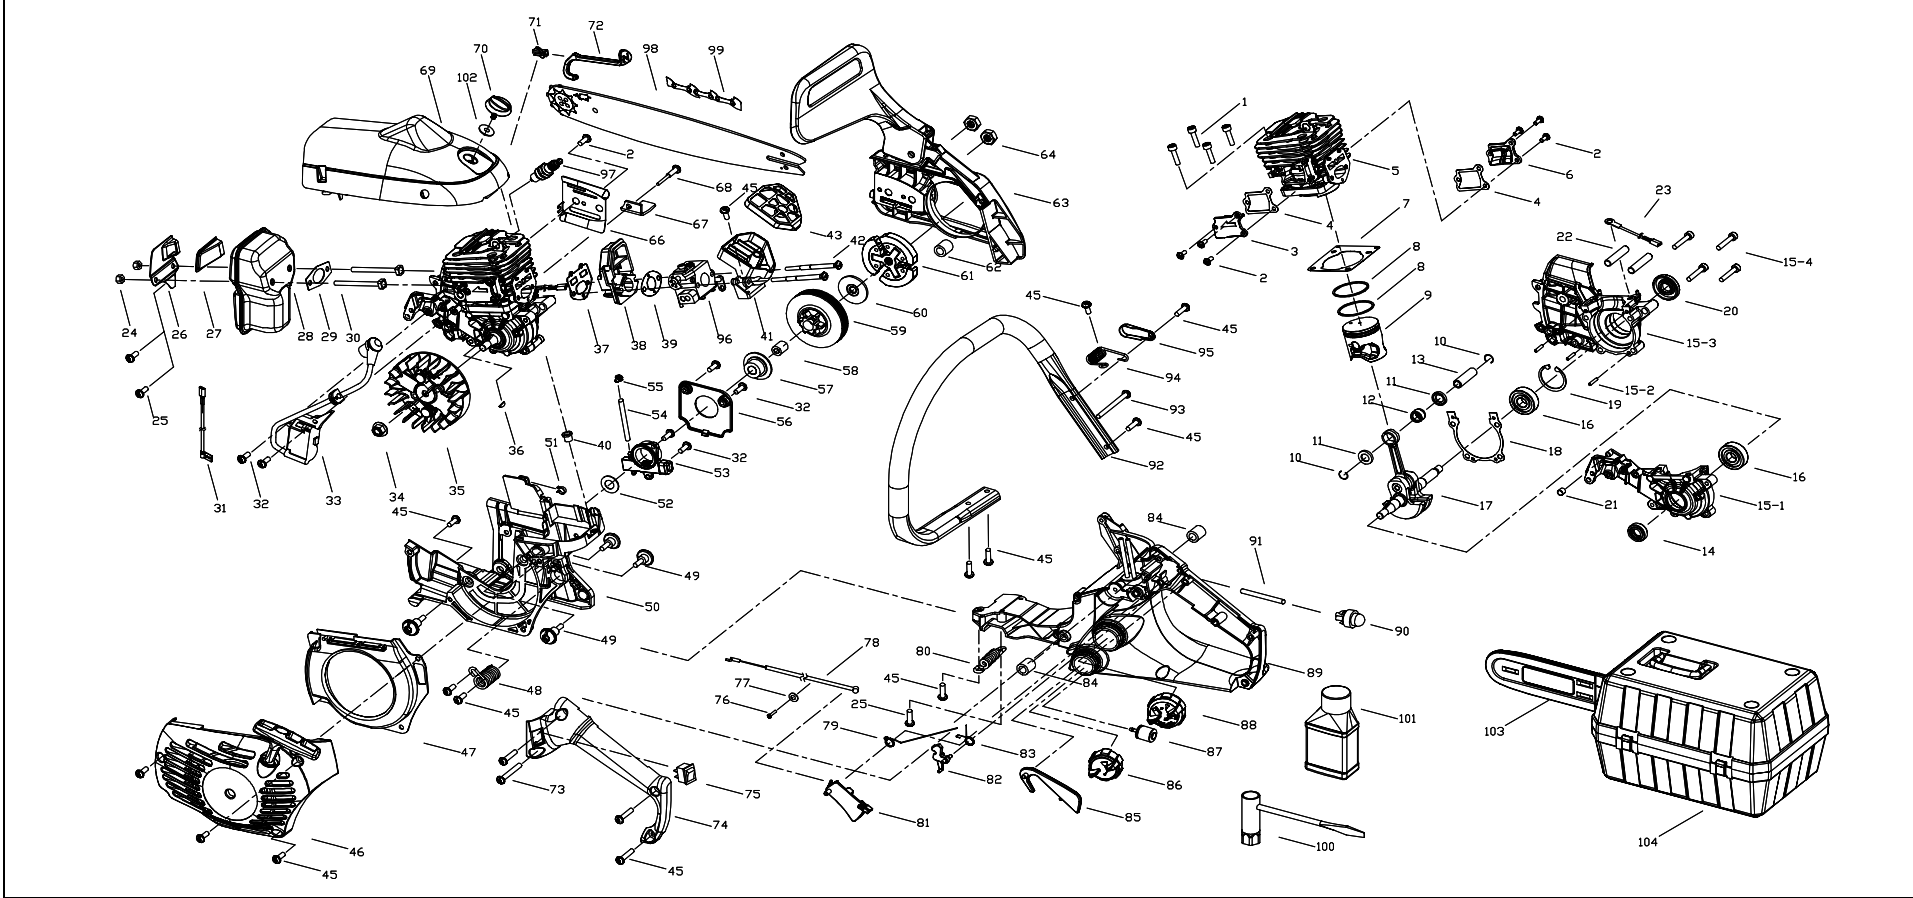

SERVICE SPARE PARTS LIST

SPECIFY MODEL NO. WHEN ORDERING PARTS	
35cc Gas Chain Saw	
MODEL NO.	MCC1635AK

DATE	REVISED DATE	PAGE
2/15/2007	N/A	1/2

SERVICE SPARE PARTS LIST

SPECIFY MODEL NO. WHEN ORDERING PARTS						DATE						REVISED DATE		PAGE
35cc Gas Chain Saw						2/15/2007						N/A		2/2
MODEL NO.		MCC1635AK												
No.	STK CODE	JFT Parts No.	Description	Q	No.	STK CODE	JFT Parts No.	Description	Q	No.	STK CODE	JFT Parts No.	Description	Q
1		9SGEB-05-20	SCREW	4	33		9288-310801	IGNITION ASS'Y	1	71		9072-311001	HOLDER, CHOKE LEVER	1
2		9SKKB-04-10	SCREW	7	34		9NHC-08	NUT	1	72		9114-311001	LEVER, CHOKE	1
3		9067-310802	CAP	1	35		9169-310801	FLYWHEEL ASS'Y	1	73		9SKKB05-27	SCREW	1
4		9014-310803	GASKET	1	36		6221-830301	WOODRUFF KEY	1	74		9068-311002	HANDLE ASS'Y (L)	1
5		9292-311001F□	CYLINDER	1	37		9014-310805	SPACER	1	75		9022-310701	SWITCH	1
6		9067-310801	CAP	1	38		9082-311001	ISOLATER, CARBURETER	1	76		9SKKB04-10	SCREW	1
7		9014-310801	GASKET	1	39		9014-310006	SPACER	1	77		9WFF-04-12	WASHER	1
8		9189-311001	PISTON RING	2	40		9013-311003	RUBBER PLUG	1	78		9010-311001	CABLE, THROTTLE	1
9		9290-311002	PISTON	1	41		9228-311006	AIR GUIDE ASS'Y	1	79		9024-311005	SPRING	1
10		9CA-10.3	RING	1	42		9SKKB-04-70	SCREW	2	80		9024-310803	SPRING	1
11		9131-310801	WASHER	1	43		9183-311201	SPONGE	1	81		9028-311001	TRIGGER, THROTTLE	1
12		9NR-K101411	ROLLER	1	45		9SKKB05-18	SCREW	16	82		9028-311002	TRIGGER, THROTTLE	1
13		9PC-10-32	PIN, PISTON	1	46		9228-311002	STARTER HOUSING ASS'Y, 116C YELLOW	1	83		9024-311003	SPRING	1
14		9157-332101	SEAL	1	47		9211-311001	CAP, AIRWAY	1	84		9013-311001	RUBBER PLUG	2
15		9228-310819□	CLY CASE ASS'Y	1	48		9024-311001	SPRING	1	85		9028-310801	TRIGGER, RELEASE	1
15-1		9072-310802F	CLY CASE, LEFT	1	49		9191-311001	SCREW	4	86		9228-310809	OIL CAP ASS'Y	1
15-2		9PA-03-08S	PIN	3	50		9004-311001	BRACKET	1	87		9182-310101	FUEL FILTER	1
15-3		9072-310801F	CLY CASE, RIGHT	1	51		9079-311002	BUSH	1	88		9228-310820	FUEL CAP ASS'Y, 116C YELLOW	1
15-4		9SKKB-05-27	SCREW	4	52		9WFB-10-18	SPACER	1	89		9228-311003	HANDLE ASS'Y (R)	1
16		9DB-620101	BEARING	2	53		9228-310805	PUMP ASS'Y	1	90		9142-310002	PRIMER	1
17		9228-310801-A	CRANK/ROD ASS'Y	1	54		9129-311005	PIPE	1	91		9129-311002	PIPE	1
18		9014-310802	GASKET	1	55		9154-310802	CONNECTOR	1	92		9068-311001-A	HANDLE, FRONT	1
19		9CB-32	RING	1	56		9072-310806	CAP, ANTI-DUST	1	93		9SKKB05-32	SCREW	1
20		9157-310801	SEAL	1	57		9073-310803	WORM	1	94		9024-311002	SPRING	1
21		9059-311001	BUSH	1	58		9NR-K101313	ROLLER	1	95		9043-311002	CAP, SPRING	1
22		9191-310802	SCREW	2	59		9200-311001	DRUM ASS'Y	1	96		9287-311001	CARBURETER WT-808	1
23		9010-311002	WIRE	1	60		9014-310807	WASHER	1	97		9295-310801	SPARK PLUG CHAMPION RZ7C	1
24		9NCC-05U	NUT	2	61		9228-311004	CLUTCH ASS'Y	1	98		9040-310805F	BAR	1
25		9SKKB-05-14	SCREW	2	62		9013-311002	RUBBER PLUG	1	99		6220-210813	CHAIN	1
26		9014-310810	COVER, MESH	1	63		9228-311001	BRAKE KIT ASS'Y, 116C YELLOW	1	100		9042-310201	SPANNER	1
27		9016-310801	SPARK ARRESTER	1	64		9NAZ-5/16-18	NUT	2	101		9066-310101	OIL	1
28		9228-311005T	MUFFLER ASS'Y	1	66		9014-310811	SPACER	1	102		9014-311003	SPACER	1
29		9014-310804	BAFFLE	1	67		9263-310801	CHAIN CATCH	1	103		9101-310805	SCABBARD	1
30		9191-310803	SCREW	2	68		9SKKB-05-32	SCREW	1	104		9120-311001	CARRY CASE	1
31		9010-311003	WIRE	1	69		9067-311001	SHROUD	1					
32		9SKKB-04-14	SCREW	6	70		9134-310801	KNOB	1					