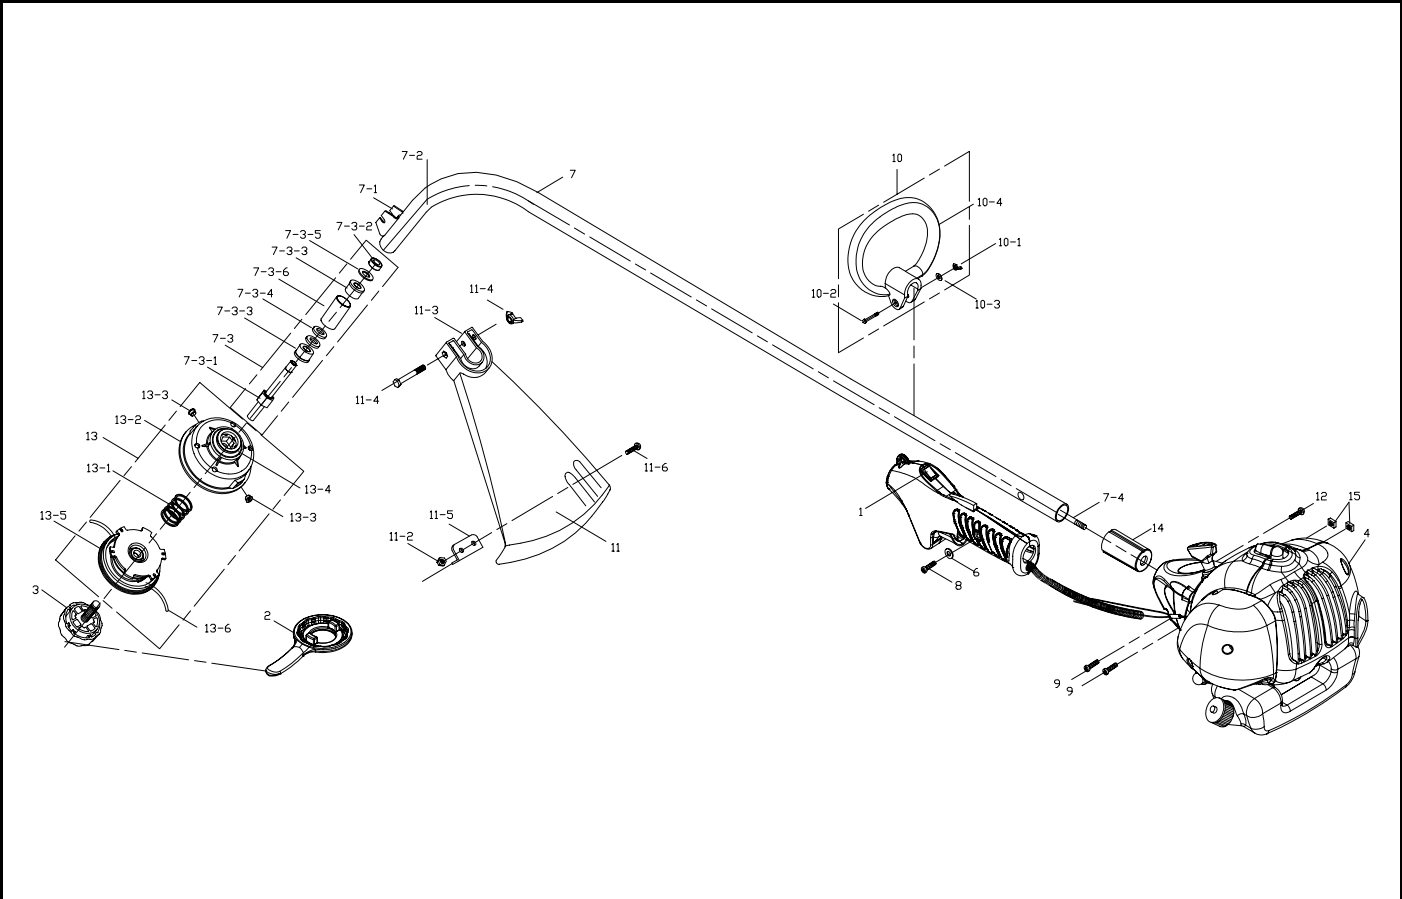

# SERVICE SPARE PARTS LIST

SPECIFY MODEL NO. WHEN ORDERING PARTS	DATE	
<b>28cc Gas String Trimmer</b>	<b>2004/1/13</b>	<b>REVISED DATE</b>
<b>MODEL NO. MT3336</b>		<b>N/A</b>

No.	STK CODE	Parts No.	Description	Q	No.	STK CODE	Parts No.	Description	Q
1		9022-330502	STOP SWITCH	1	11		9228-A10110	SHIELD ASS'Y	1
2		9042-330101	WRENCH	1	11-2		6NGB-10/24	SCREW	2
3		9228-331011	KNOB ASS'Y	1	11-3		9017-A10101	BOLT	1
4		9228-332616	ENGINE ASS'Y	1	11-4		9125-331001	ADJUSTMENT	1
6		6WFB-05	NUT	1	11-5		9250-330301	CONNECTOR	1
7		9228-332622	SHAFT ASS'Y	1	11-6		9SKKBY10/24-0.62	PIN	2
7-1		6005-230301	KEEPER	1	12		6SDABB05-14	SCREW	1
7-2		9228-332620	SHAFT	1	13		9228-A10105	KIT,STRING HEAD	1
7-3		9228-A10104	CONNECTING HEAD ASS'Y	1	13-1		6024-230701	SPRING	1
7-4		9111-332603	FLEX SHAFT	1	13-2		6064-230701	STRING BOX	1
8		6SDAB-05-08	SCREW	2	13-3		6140-230701	PEG EYE	2
9		6SDAB-05-20	SCREW	2	13-4		9072-A10101	KIT, CUTTING	1
10		9228-332608	HANDLE ASS'Y	1	13-5		6228-230704	INNER SPOOL	1
10-1		6NBB-06	NUT	2	13-6		9194-331101	STRING	1
10-2		6SHDB-06-52	SCREW	2	14		9059-332601	PRECAUTION COVER	1
10-3		6WFB-06	WASHER	1	15		6NDB-05	NUT	2
10-4		9068-332601	HANDLE	1					

Stocking Codes are:  
 A - Dealer stocked                      B - Distributor stocked                      C - Factory stocked

# SERVICE SPARE PARTS LIST

SPECIFY MODEL NO. WHEN ORDERING PARTS		DATE	REVISED DATE	PAGE
Engine Ass'y		2004/1/14	N/A	1/2
MODEL NO.	9228-332616			

# SERVICE SPARE PARTS LIST

<b>SPECIFY MODEL NO. WHEN ORDERING PARTS</b>		<b>DATE</b>	<b>REVISED DATE</b>	<b>PAGE</b>
<b>Engine Ass'y</b>		<b>2004/1/14</b>	<b>N/A</b>	<b>1/2</b>
<b>MODEL NO.</b>	<b>9228-332616</b>			