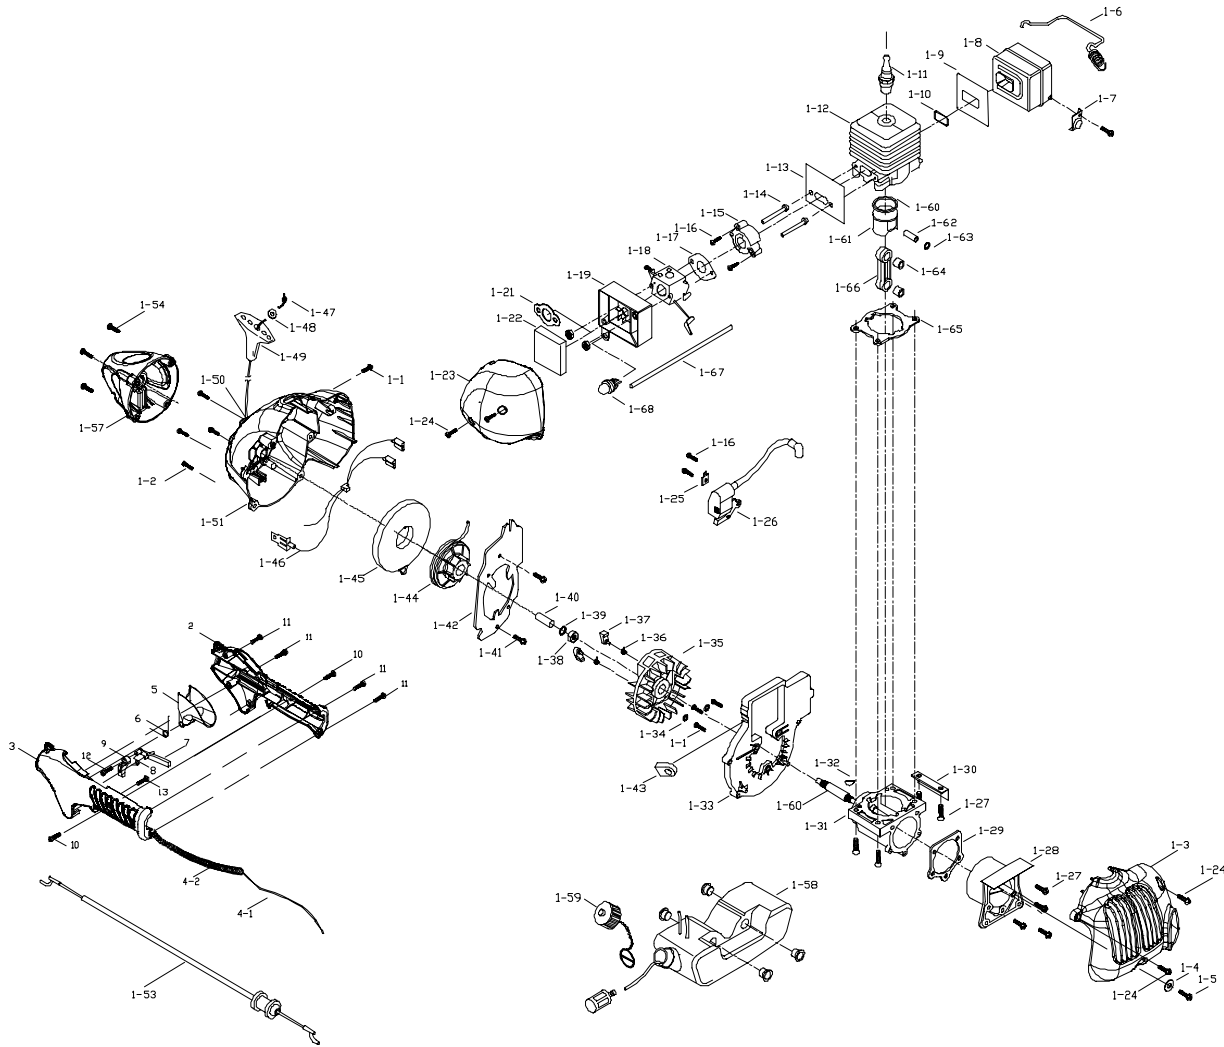

# SERVICE SPARE PARTS LIST

SPECIFY MODEL NO. WHEN ORDERING PARTS	DATE	
<b>28cc Gas String Trimmer</b>	<b>2004/1/13</b>	<b>REVISED DATE</b>
<b>MODEL NO. MT3336</b>		<b>N/A</b>

No.	STK CODE	Parts No.	Description	Q	No.	STK CODE	Parts No.	Description	Q
1		9022-330502	STOP SWITCH	1	11		9228-A10110	SHIELD ASS'Y	1
2		9042-330101	WRENCH	1	11-2		6NGB-10/24	SCREW	2
3		9228-331011	KNOB ASS'Y	1	11-3		9017-A10101	BOLT	1
4		9228-332616	ENGINE ASS'Y	1	11-4		9125-331001	ADJUSTMENT	1
6		6WFB-05	NUT	1	11-5		9250-330301	CONNECTOR	1
7		9228-332622	SHAFT ASS'Y	1	11-6		9SKKBY10/24-0.62	PIN	2
7-1		6005-230301	KEEPER	1	12		6SDABB05-14	SCREW	1
7-2		9228-332620	SHAFT	1	13		9228-A10105	KIT,STRING HEAD	1
7-3		9228-A10104	CONNECTING HEAD ASS'Y	1	13-1		6024-230701	SPRING	1
7-4		9111-332603	FLEX SHAFT	1	13-2		6064-230701	STRING BOX	1
8		6SDAB-05-08	SCREW	2	13-3		6140-230701	PEG EYE	2
9		6SDAB-05-20	SCREW	2	13-4		9072-A10101	KIT, CUTTING	1
10		9228-332608	HANDLE ASS'Y	1	13-5		6228-230704	INNER SPOOL	1
10-1		6NBB-06	NUT	2	13-6		9194-331101	STRING	1
10-2		6SHDB-06-52	SCREW	2	14		9059-332601	PRECAUTION COVER	1
10-3		6WFB-06	WASHER	1	15		6NDB-05	NUT	2
10-4		9068-332601	HANDLE	1					

# SERVICE SPARE PARTS LIST

SPECIFY MODEL NO. WHEN ORDERING PARTS		DATE	REVISED DATE	PAGE
Engine Ass'y		2004/1/14	N/A	1/2
MODEL NO.	9228-332616			