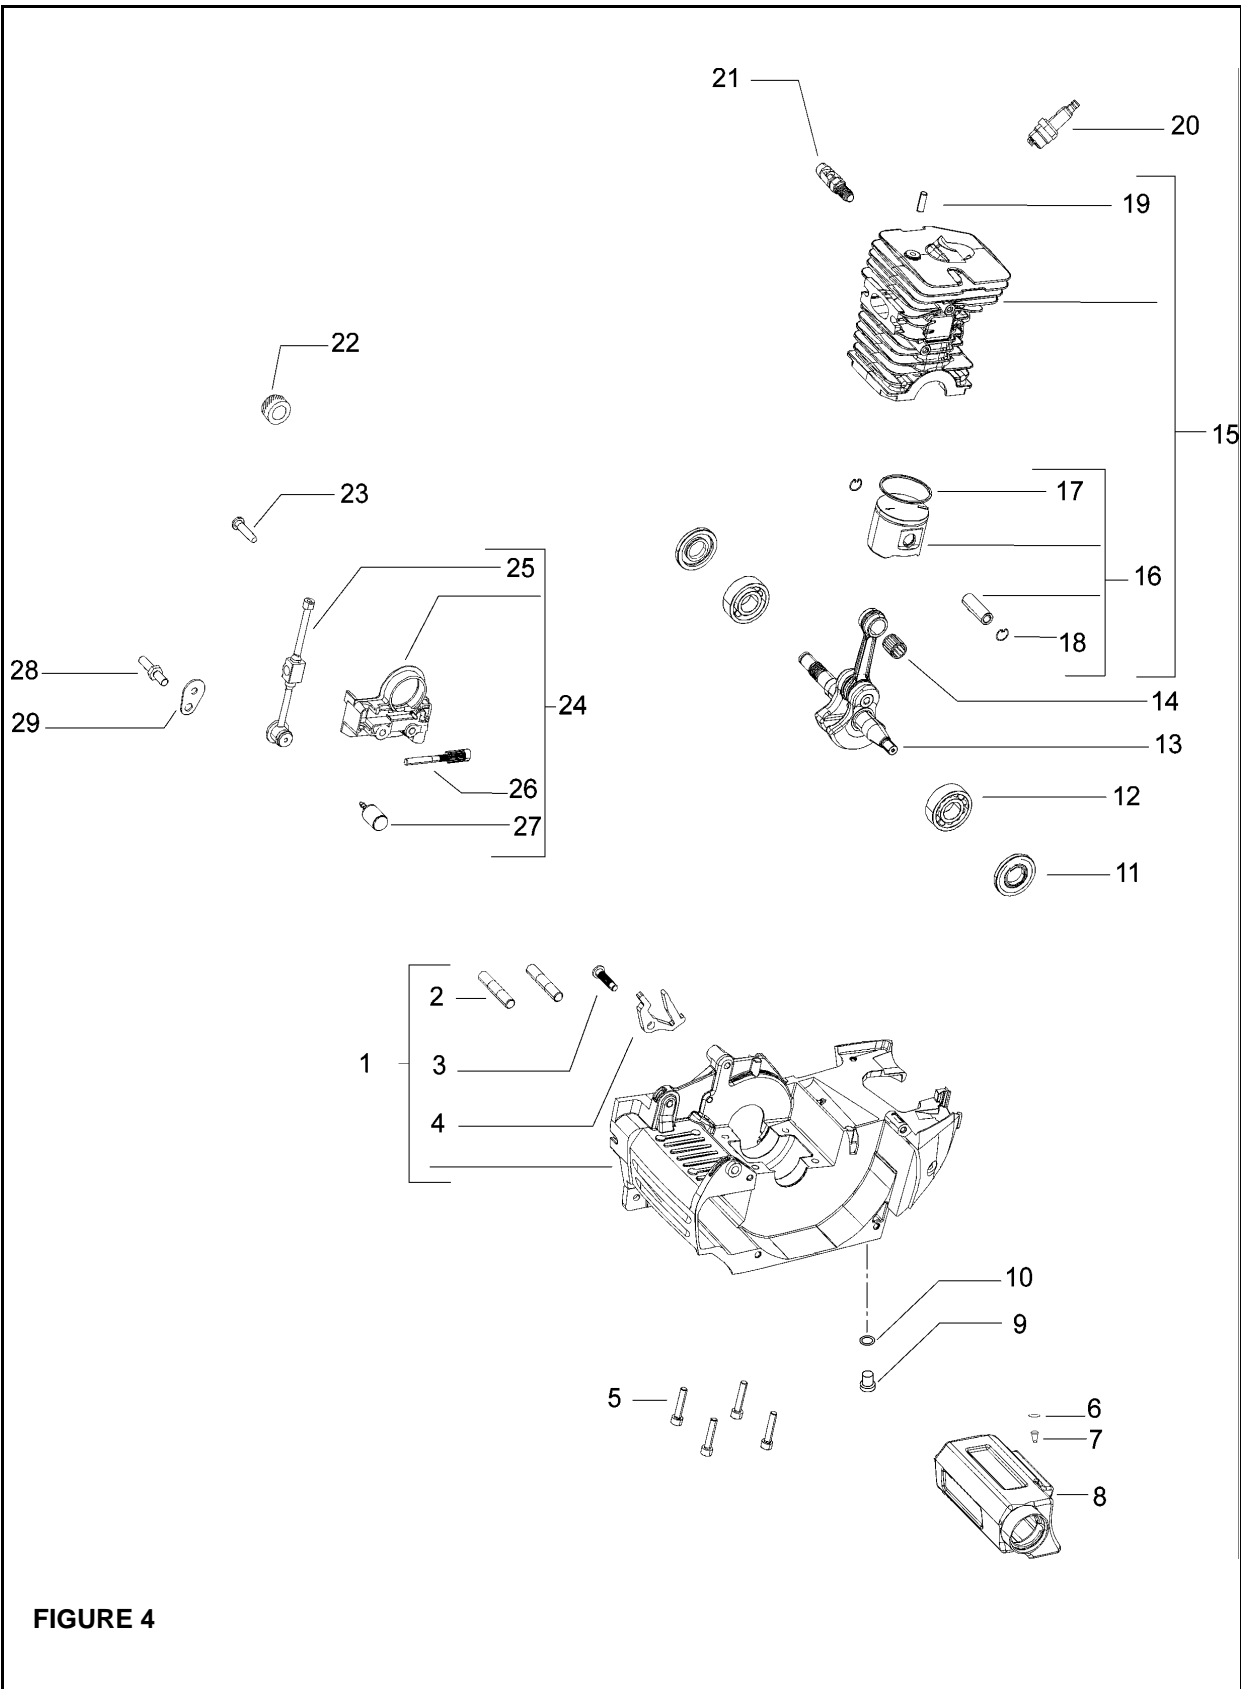

FIGURE 4

Item	P/N McC	P/N ELX	Qty	DESCRIPTION
FIGURE 4				
1	249708	538249708	1	crankcase kit
2	• 241881	538241881	2	bar bolt
3	• 235075	538235075	1	latch pivot
4	• 242367	538242367	1	brake latch
5	227565	538227565	4	screw
C 6	241717	538241717	1	felt
C 7	322199	538322199	1	valve
8	243097	538243097	1	oil tank
9	243340	538243340	1	grommet
10	236936	538236936	1	washer
B 11	243174	538243174	2	seal
C 12	227541	538227541	2	ball bearing
13	243172	538243172	1	crankshaft assy
14	501451601	501451601	1	needle bearing
C 15	249697	538249697	1	cylinder kit 42 cc
C	249698	538249698	1	cylinder kit 46 cc
C	249699	538249699	1	cylinder kit 49 cc
C	249700	538249700	1	cylinder kit 51 cc
B 16	• 249709	538249709	1	piston kit 42 cc
B	• 249710	538249710	1	piston kit 46 cc
B	• 249711	538249711	1	piston kit 49 cc
B	• 249712	538249712	1	piston kit 51 cc
B 17	•• 240085	538240085	1	piston ring 42cc
B	•• 240353	538240353	1	piston ring 46cc
B	•• 503289010	503289010	1	piston ring 49cc
B	•• 227543	538227543	1	piston ring 51cc
B 18	•• 737441000	737441000	2	snap ring
19	• 240319	538240319	1	bolt
A 20	240010	5382401010	1	spark plug RCJ7Y
21	94273	538094273	1	decompression valve
C 22	243415	538243415	1	endless screw
23	503202520	503202520	2	screw
A 24	243098	538243098	1	oil pump assy
B 25	• 243095	538243095	1	oil pump hose
C 26	• 249719	538249719	1	oil pump piston kit
C 27	• 225062	538225062	1	oil filter
28	240363	538240363	1	oil cap plate
C 29	240309	538240309	1	chain catcher