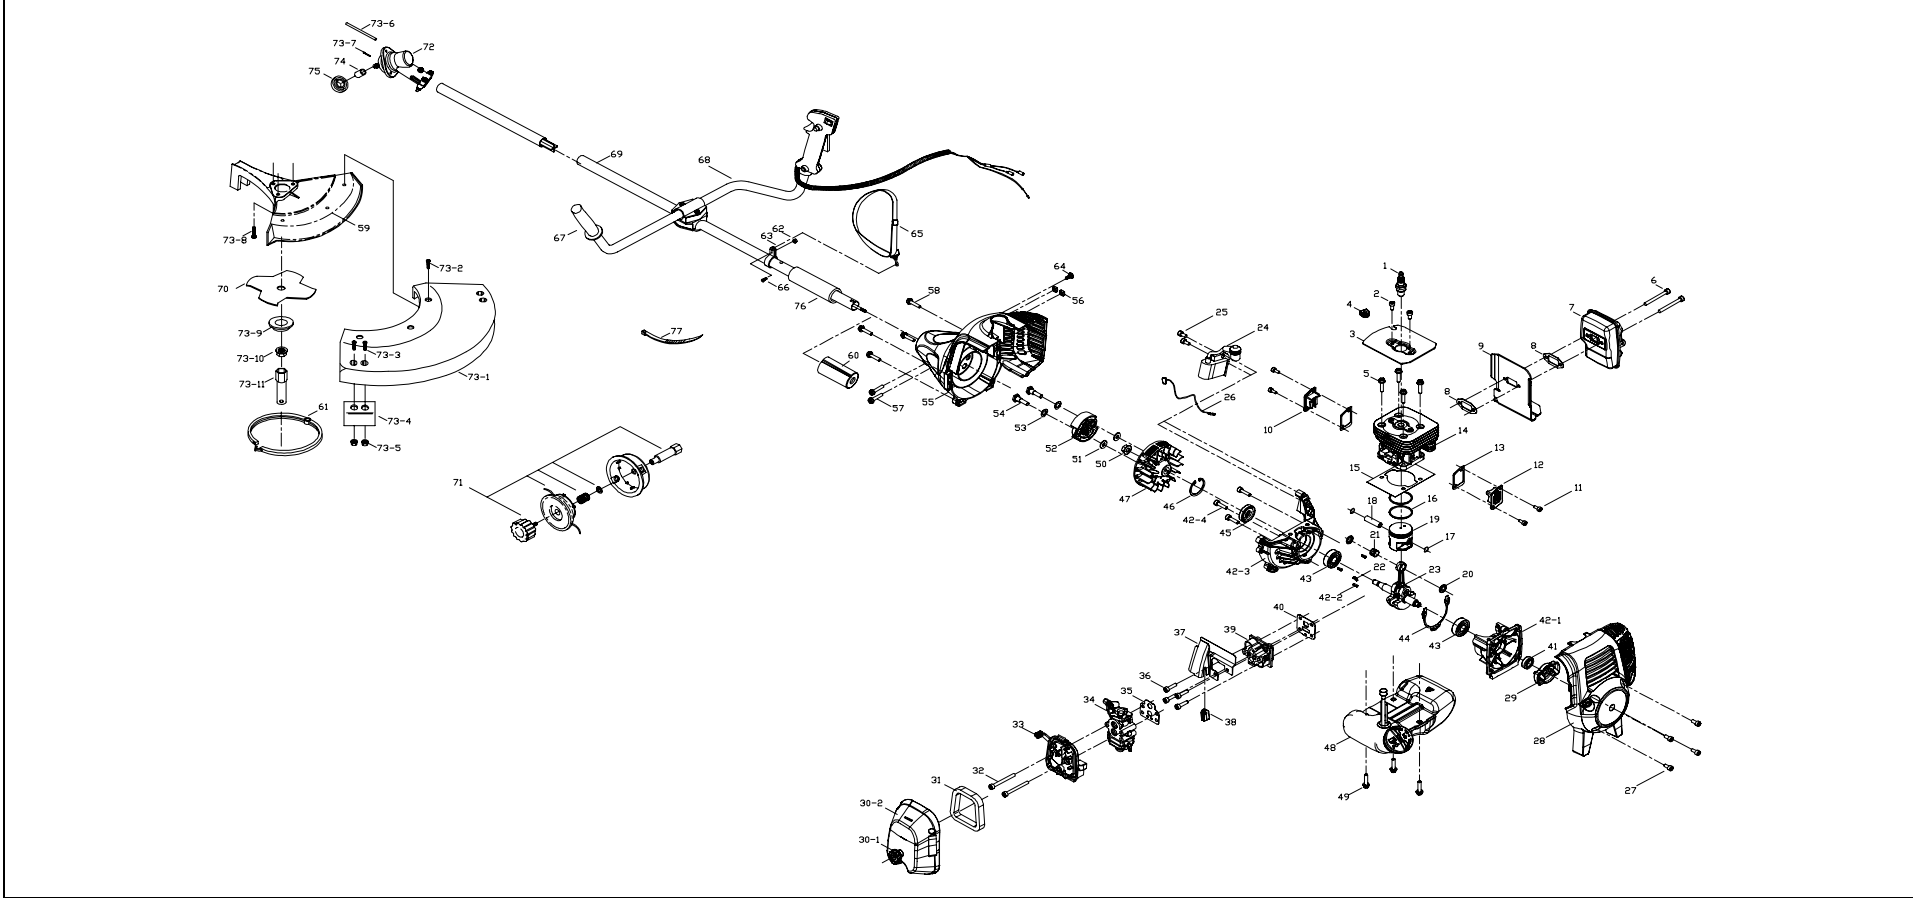

PRO-MAC[®]
BY McCULLOCH

SERVICE SPARE PARTS LIST

SPECIFY MODEL NO. WHEN ORDERING PARTS	
30cc Gas String Trimmer	
MODEL NO.	PMT3347XI

DATE	REVISED DATE	PAGE
2/16/2007	N/A	1/2

SERVICE SPARE PARTS LIST

SPECIFY MODEL NO. WHEN ORDERING PARTS								DATE		REVISED DATE		PAGE
30cc Gas String Trimmer								2/16/2007		N/A		2/2
MODEL NO.		PMT3347XI										