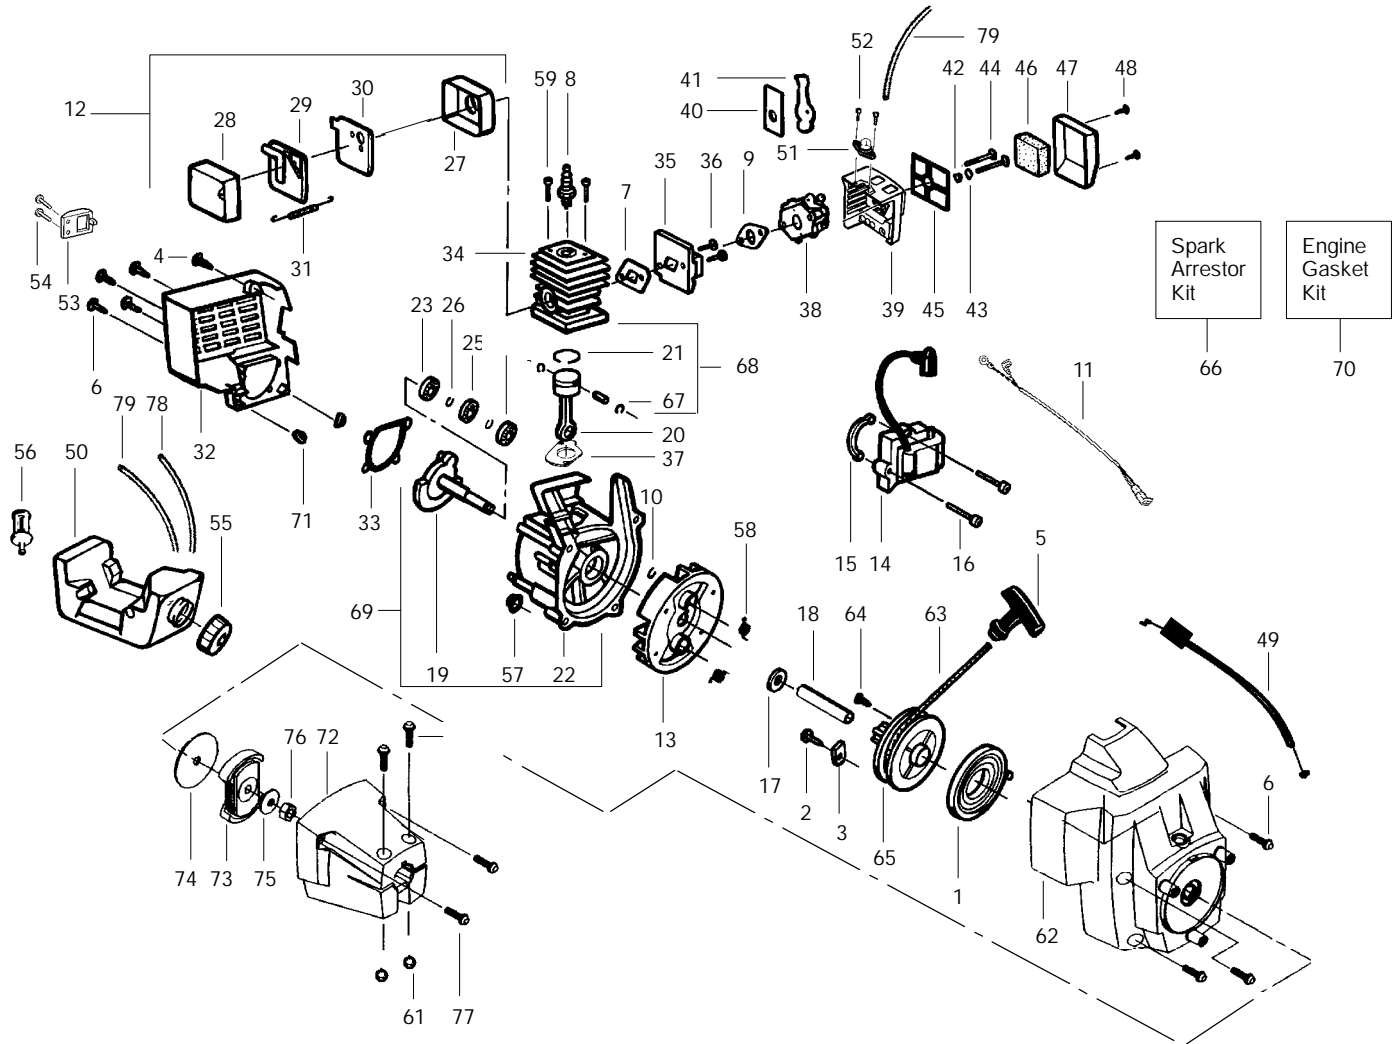

Ref.	Part No.	Description	Ref.	Part No.	Description
1.	530095221	Drive Shaft	15.	538248206	Cutting Head Ass'y. (Incl. 16- -19)
2.	530402025	Throttle Hsg. (Right)	16.	530053246	Hub Ass'y
3.	530402026	Throttle Hsg. (Left)	17.	530053241	Spring- -Return
4.	530042093	Spring- -Lever Return	18.	530401957	Retainer- -Spool
5.	530047307	Throttle Leadwire Ass'y.	19.	538248286	Spool w/Line
6.	530094673	Assist Handle	20.	530402028	Throttle Lock
7.	530015820	Bolt- -Handle/Shield	21.	530069572	Switch Kit
8.	530094847	Clamp- -Handle	22.	530015886	Screw
9.	530402027	Throttle Lever	23.	530094543	Dust Cup
10.	530016118	Wingnut- -Handle/Shield			
11.	530095768	Drive Shaft Hsg. Ass'y			
12.	530052286	Line Limiter			
13.	530015814	Screw- -Line Limiter			
14.	530069666	Shield Kit Ass'y. (Incl. 12 & 13)			
				Not Shown	
				--	Operator Manual
				530088512	Scan
				530088511	Euro

□ = NEW PART NUMBER FOR THIS IPL

K = REFER TO THE SERVICE REFERENCE INDICATED FOR MORE INFORMATION. (LOCATED AT END OF IPL)

PARTS LIST NO. 530087916		MCCULLOCH PARTS LIST	MODEL(S) TRIMMAC 241
DATE 9/27/99	NEW		PAGE NO. 2
Note: Illustration may differ from actual model due to design changes			

Carburetor Assembly No. 530069998

Ref.	Part No.	Description
1.	530069829	Carburetor Repair Kit (KIT= Indicates Contents)
2.	530038318	Limiter Cap (High-Red)
3.	530038317	Limiter Cap (Low-Blue)
4.	530069844	Gasket/Diaphragm Kit (D=Indicates Contents)
5.	530035293	Needle Spring-Low Speed
6.	530035433	Needle-Low Speed
7.	530035295	Needle Spring-High Speed
8.	530035388	Needle-High Speed