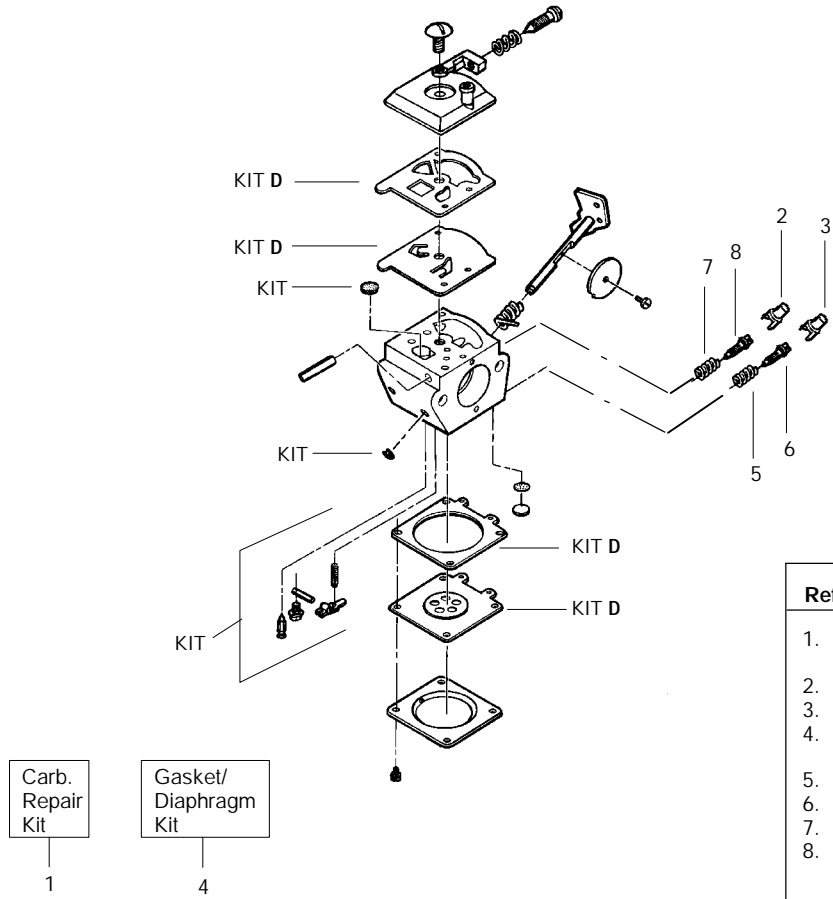

Ref.	Part No.	Description	Ref.	Part No.	Description
1.	530095221	Drive Shaft	15.	538248206	Cutting Head Ass'y. (Incl. 16- -19)
2.	530402025	Throttle Hsg. (Right)	16.	530053246	Hub Ass'y
3.	530402026	Throttle Hsg. (Left)	17.	530053241	Spring- -Return
4.	530042093	Spring- -Lever Return	18.	530401957	Retainer- -Spool
5.	530047307	Throttle Leadwire Ass'y.	19.	538248286	Spool w/Line
6.	530094673	Assist Handle	20.	530402028	Throttle Lock
7.	530015820	Bolt- -Handle/Shield	21.	530069572	Switch Kit
8.	530094847	Clamp- -Handle	22.	530015886	Screw
9.	530402027	Throttle Lever	23.	530094543	Dust Cup
10.	530016118	Wingnut- -Handle/Shield			
11.	530095768	Drive Shaft Hsg. Ass'y			
12.	530052286	Line Limiter			
13.	530015814	Screw- -Line Limiter			
14.	530069666	Shield Kit Ass'y. (Incl. 12 & 13)			
				Not Shown	
				--	Operator Manual
				530088512	Scan
				530088511	Euro

□ = NEW PART NUMBER FOR THIS IPL

K = REFER TO THE SERVICE REFERENCE INDICATED FOR MORE INFORMATION. (LOCATED AT END OF IPL)

PARTS LIST NO. 530087916		MCCULLOCH PARTS LIST	MODEL(S) TRIMMAC 241
DATE 9/27/99	NEW		PAGE NO. 2
Note: Illustration may differ from actual model due to design changes			

Carburetor Assembly No. 530069998

Ref.	Part No.	Description
1.	530069829	Carburetor Repair Kit (KIT= Indicates Contents)
2.	530038318	Limiter Cap (High-Red)
3.	530038317	Limiter Cap (Low-Blue)
4.	530069844	Gasket/Diaphragm Kit (D=Indicates Contents)
5.	530035293	Needle Spring-Low Speed
6.	530035433	Needle-Low Speed
7.	530035295	Needle Spring-High Speed
8.	530035388	Needle-High Speed