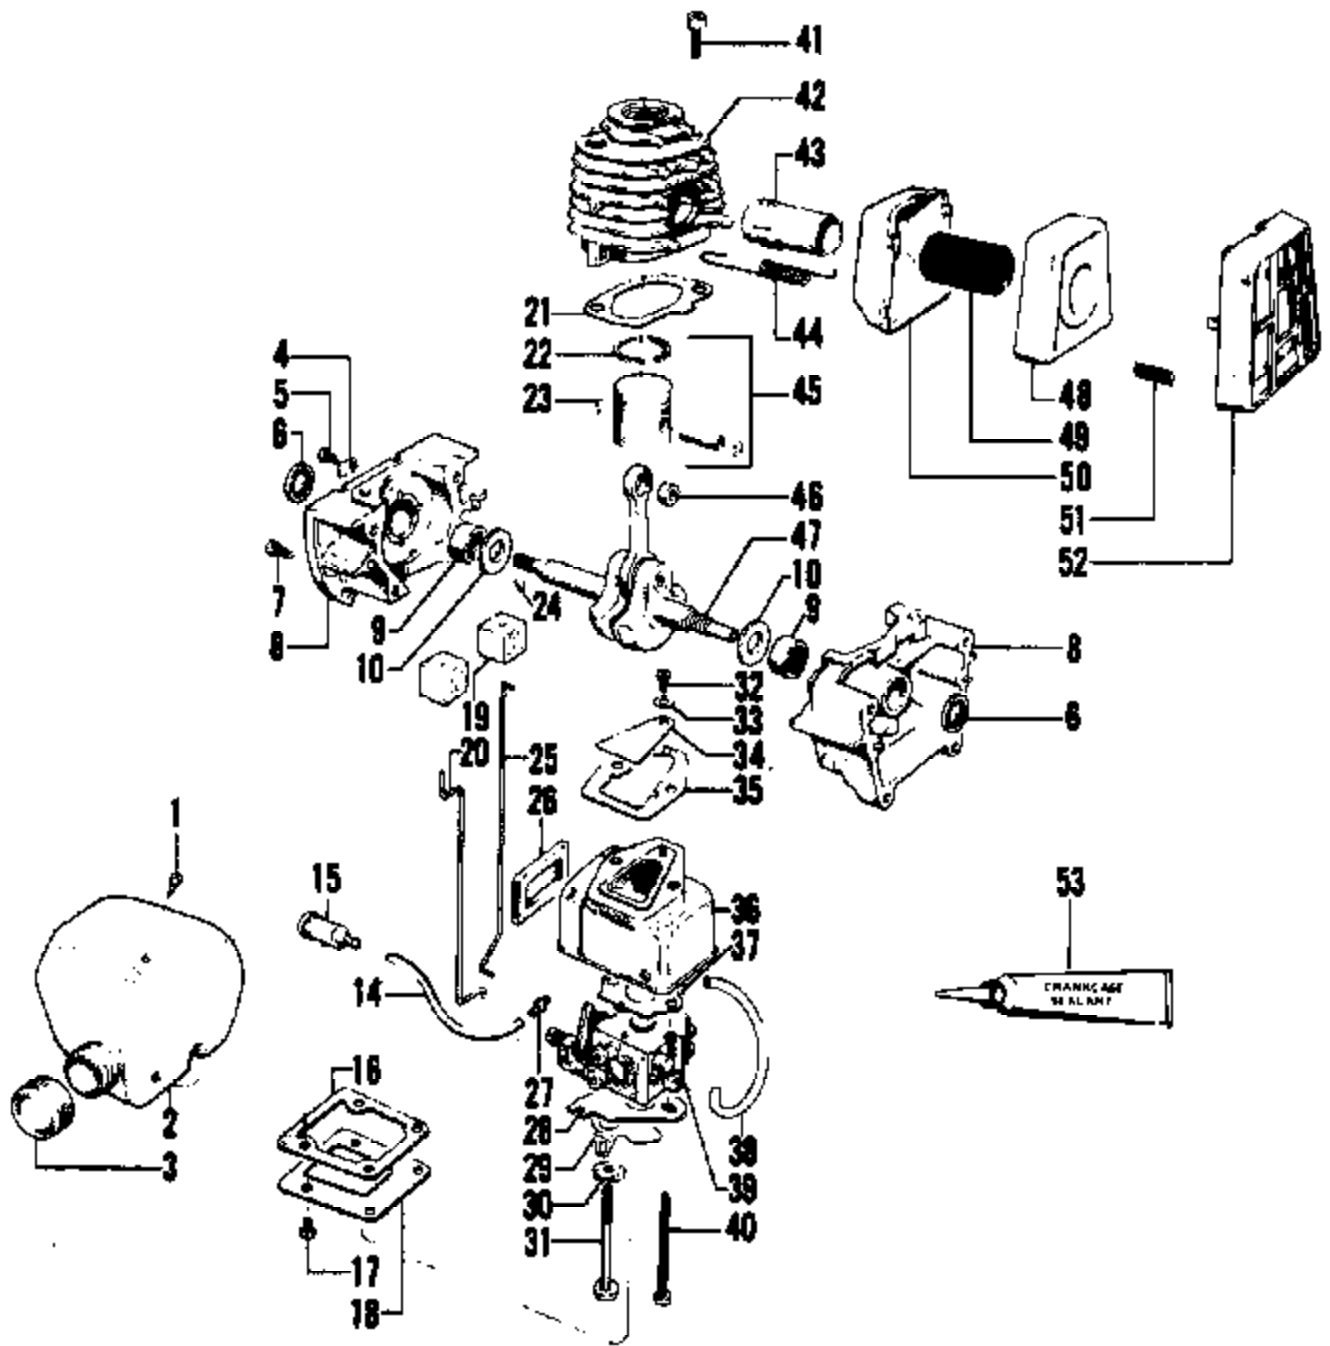

Ref #	Part Number	Qty	Description
1	530026119	1	Check Valve - Duck Bill
2	530010776	1	Fuel Tank Assembly (Inc.1,3,14,15)
3	530010729	1	Fuel Cap Assembly
4	530024651	1	Clamp - Choke Wire
5	530015004	1	Screw - #8 - 32 x 5/16" - Pan Hd. - Choke Rod Clamp
6	530019059	2	Seal - Crankcase
7	530015168	4	Screw - Crankcase - #10 - 24 x 5/8"
8	530010316	1	Crankcase Assembly (Inc.4, 9 4 Qty. 4 of #7)
9	530032058	2	Bearing - Crankcase
10	530015351	2	Washer - Thrust - Crankcase
14	530021042	1	Fuel Line
15	530091878	1	Fuel Pick-up Ass'y
16	530019112	1	Gasket - Carburetor Case Cover
17	530015235	4	Screw - #8 - 18 x 9/16" - Pan Hd. - Carburetor Case Cover
18		1	Cover - Carburetor Case - See Service Ref. 4.
19	530023373	2	Boot - Throttle - Choke Wire
20		1	Choke Wire - See Service Ref. 4.
21	530019111	1	Gasket - Cylinder
22	530024302	1	Ring - Piston
23	530015162	2	Retainer - Wrist Pin
24	530015126	1	Key - Flywheel
25	530024902	1	Throttle Wire
26	530019105	1	Seal - Carburetor Case
27	530025472	1	Fuel Line Fitting
28		1	Choke Wire Guide Plate - See Service Ref. 4.
29	530024558	1	Choke Shutter
30	530015254	1	Washer - Wave
31	530015404	1	Screw - #10 - 24 x 2-1/8" - Fil. Hd. - Carburetor Shoulder
32	530015241	1	Screw - #6 - 19 x 5/16" - Pan Hd - Reed Valve
33	530023367	1	Washer - Reed Valve Screw
34	530024438	1	Reed Valve
35	530019108	1	Gasket - Carburetor Case to Crankcase
36	530024409	1	Carburetor Housing
37	530019115	1	Gasket - Carburetor
38	530021043	1	Fuel Line Carburetor
39	530035183	1	Carburetor - See Service Ref. 2.
40	530015379	1	Screw - #10 - 24 x 1-7/8" - Fil. Hd. - Carburetor
41	530015239	2	Screw - #1/4 - 20 x 3/4" - Hex Socket Hd. Cylinder
42	530012070	1	Cylinder
43	530024363	1	Diffuser - Muffler
44	530024903	2	Spring - Muffler Detachment
45	530022198	1	Piston Assembly (Inc.22,23,Pin)
46	530032057	1	Bearing - Wrist Pin
47	530022202	1	Crankshaft & Rod Assembly
48	530024361	1	Cover - Muffler
49	530024364	1	Screen - Spark Arresting
50	530024362	1	Body - Muffler
51	530024932	2	Spring - Muffler Guard
52	530024855	1	Guard - Muffler
53	530030054	1	Sealant - Crankcase (Not Supplied with Unit)

2600 Gas Trimmer Page 7 of 9

POWER UNIT