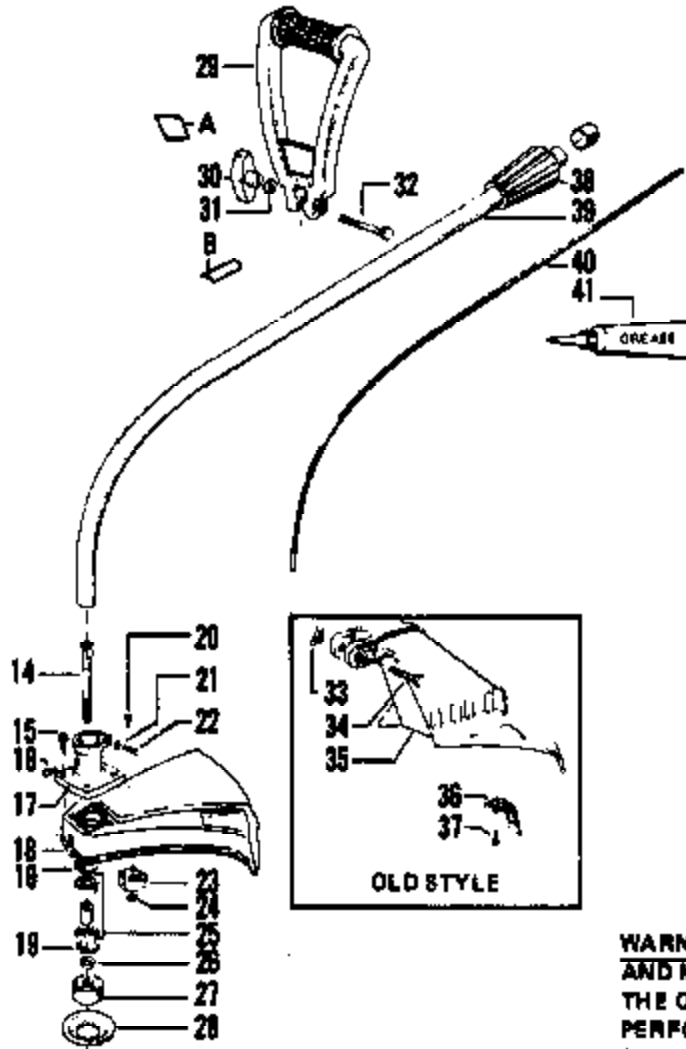

OLD STYLE

38
Pinch Clamp Style
Drive Shaft Housing

33
34
35
36
37
OLD STYLE

WARNING! ALL REPAIRS, ADJUSTMENTS AND MAINTENANCE NOT DESCRIBED IN THE OPERATOR'S MANUAL SHOULD BE PERFORMED BY A QUALIFIED SERVICE DEALER.