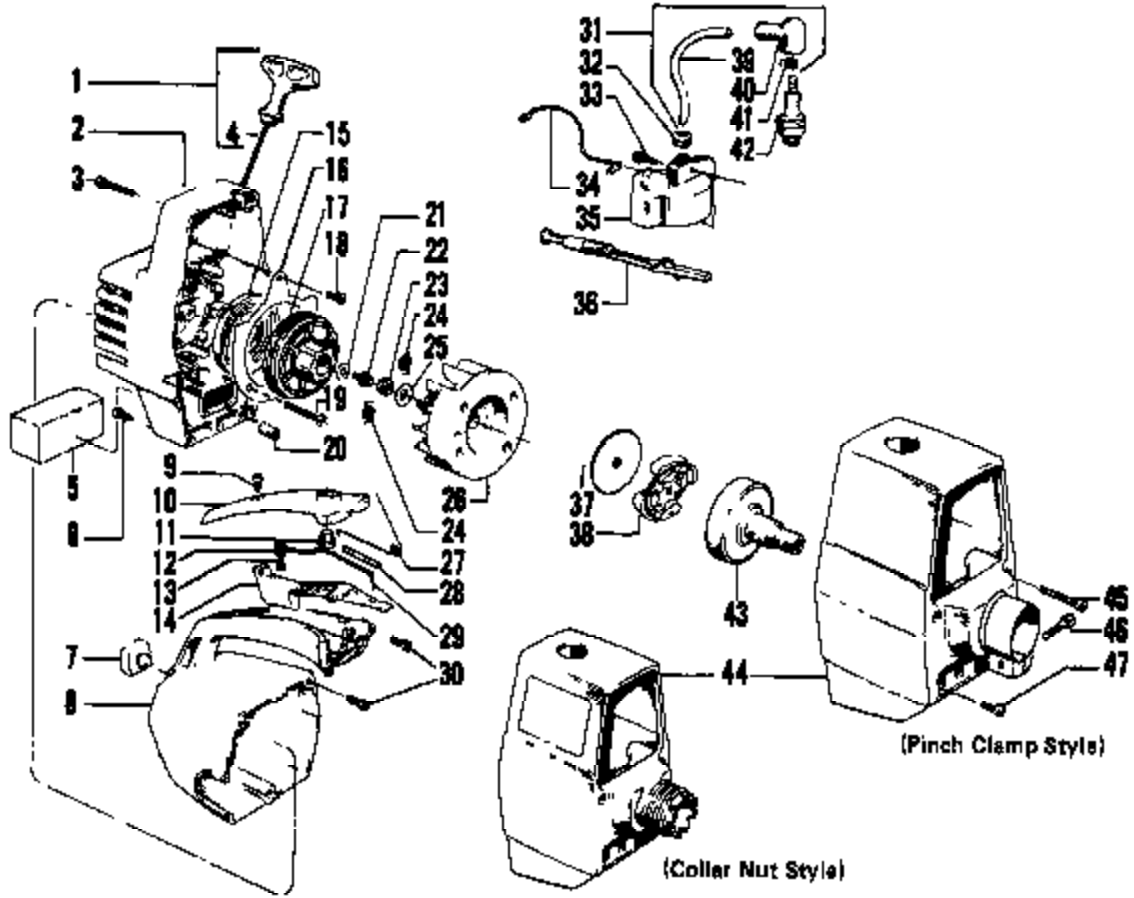

2600 Gas Trimmer Page 7 of 9

POWER UNIT

Ref #	Part Number	Qty	Description
1		1	Rope & Handle - Starter - See Service Ref. 3.
2	530069178	1	Fan Housing (Inc. 16, 18, 19, 20 & 28)
3	530015376	2	Screw - #10 - 24 x 1-1/2" Fan Housing - Top
4	530022290	1	Rope (3.5 ft.)
5	952701568	1	Air Filter
6	530015168	2	Screw - #10 - 24 x 5/8" Fan Housing - Bottom
7	530024436	1	Bumper - Fuel Tank Housing
8	530024656	1	Handle and Fuel Tank Housing
9	530015247	1	Screw - #8 - 16 x 3/4" - Pan Hd. Handle Cover
10	530024661	1	Handle Cover
11	530026679	1	Button - Kill Switch
12	530015412	1	Washer - Kill Switch
13	530015407	1	Screw - #8 - 16 x 3/8" - Pan Head - Kill Switch
14	530024365	1	Trigger Throttle
15		1	Starter Recoil Spring - See Service Ref. 3.
16	530026035	1	Air Baffle
17		1	Starter Pulley (Inc.21) - See Service Ref. 3.
18	530015373	2	Screw - #10 x 1/4" - Fil. Hd. - Air Baffle
19	530015305	1	Screw - #10 - 24 x 1-3/16" - Fil. Hd.
20	530026122	1	Spacer
21	530015123	1	Washer #10 - Starter Pulley
22	530015479	1	Screw - #10 x 3/4" - Hex Washer Hd. - Starter Pulley
23	530626605	1	Nut - Flywheel - #5/16 x 24" - Fil. Hd.
24	530042059	2	Spring - Starter Dog
25	530015127	1	Washer - Flywheel
26	530039114	1	Flywheel Assembly (Inc. 24)
27	530024461	1	Trigger Spring
28	530021036	1	Insulation - Switch Spring
29	530024407	1	Spring - Kill Switch
30	530015367	5	Screw - #10 - 14 x 3/4" - Pan Head - Fan Hsg. to Handle & Fuel Tank
31	502039103	1	High Tension Lead Assembly (Inc. 39, 40 & 41)
32	530024435	1	Grommet - Plug Wire
33	530015128	2	Screw - #8 - 32 x 3/4" - Fil. Hd. - Ignition Module
34	530024158	1	Lead Wire - Switch
35	530069181	1	Kit - Ignition Module
36	530024303	1	Knob - Choke
37	530069196	1	Kit - Clutch Washer (3/8" Flat) - See Service Ref. 6.
38	530069194	1	Kit - Clutch Ass'y - See Service Ref. 1 & 6.
39	530039082	1	High Tension Lead Wire
40	530003934	1	Boot - Spark Plug
41	530003933	1	Connector - Spark Plug Lead
42	530030077	1	Spark Plug
43	530010797	1	Coupling and Bearing Assembly
44		1	Shroud
44	530011778		Pinch Clamp Style
44	530011641		Screw Collar Style
45	530015376	2	Screw - #10 - 24 x 1-1/3" - Fil. Hd. - Shroud (Top)
46	530093802	1	Bolt - Pinch Clamp
47	530015168	2	Screw - #10 - 24 x 5/8" - Fil. Hd. - Shroud (Bottom)