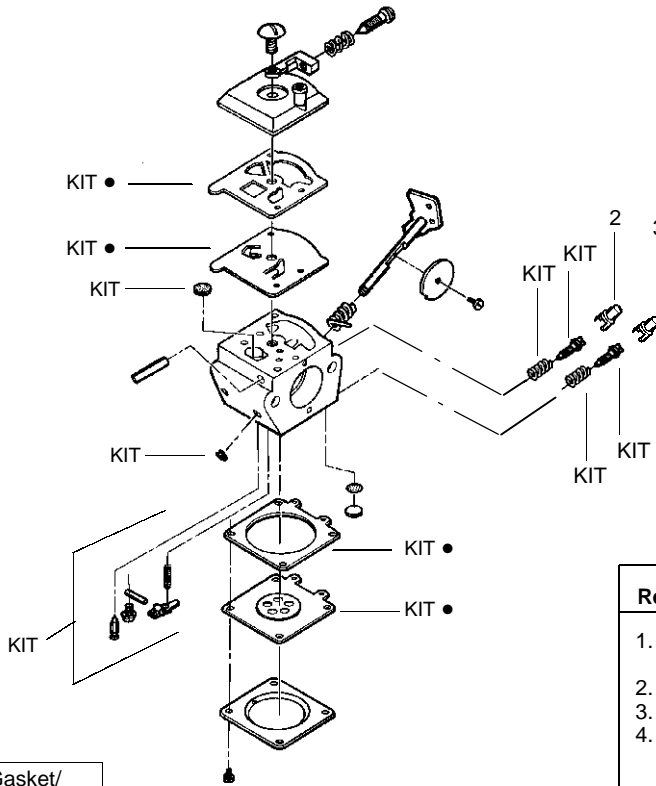

Carburetor Assembly No. 530069902 WT-380

Ref.	Part No.	Description
1.	530069829	Carburetor Repair Kit (KIT= Indicates Contents)
2.	530038318	Limiter Cap (High-Red)
3.	530038317	Limiter Cap (Low-Blue)
4.	530069844	Gasket/Diaphragm Kit (●=Indicates Contents)

Carb. Repair Kit
1

Gasket/Diaphragm Kit
4

✓ = NEW PART NUMBER FOR THIS IPL   ★ = REFER TO THE SERVICE REFERENCE INDICATED FOR MORE INFORMATION. (LOCATED AT END OF IPL)
● = THESE PARTS ARE ILLUSTRATED FOR CLARITY. ORDER COMPLETE ASSEMBLY.