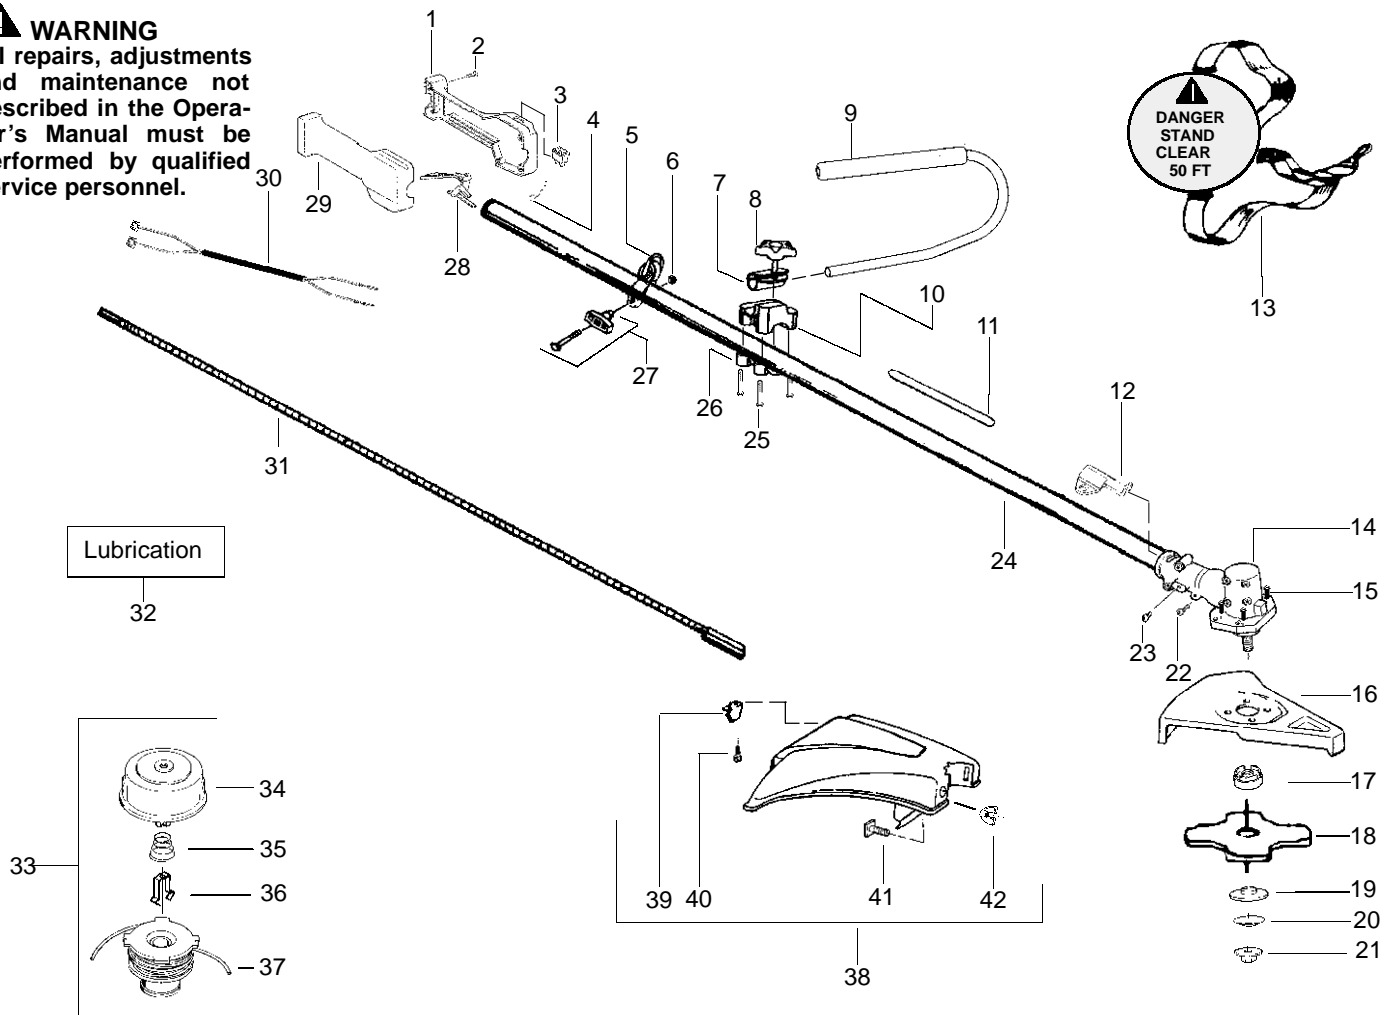

⚠ WARNING
All repairs, adjustments and maintenance not described in the Operator's Manual must be performed by qualified service personnel.

Ref.	Part No.	Description	Ref.	Part No.	Description	Ref.	Part No.	Description
1.	530053969	Throttle Hsg. Left	21.	530015793	Nut-Flange	40.	530015805	Screw
2.	530015886	Screw	22.	530016309	Screw	41.	530015820	Bolt
3.	530069572	Kit-Switch	23.	530016301	Screw	42.	530016118	Wingnut
4.	530042093	Spring-Throttle	24.	530071339	Assy.-Driveshaft	Not Shown		
5.	530094686	Assy. Clamp	25.	530015940	Screw			
6.	530015768	Locknut	26.	530095899	Clamp-Tube			
7.	530095970	Clamp-Handlebar	27.	530069252	Assy-"T"-Handle			
8.	530016336	Knob	28.	530402027	Lever-Throttle			
9.	530071394	Assy.-Handlebar (incl. grip, cap, decal)	29.	530053968	Hsg.-Right Throttle			
10.	530095971	Base-Clamp	30.	530047307	Assy-Throttle Wire			
11.	530055316	Decal-Shaft Warn.	31.	530094585	Shaft-Flex Drive			
12.	530095812	Bracket-Shield	32.	952701570	Accy.-Shaft Lube			
13.	530094417	Shoulder Strap	33.	952701708	Accy.-Head TNG VI (incl. 34-37)			
14.	530071377	Kit-Gearbox	34.	530053245	Assy.-Hub	530088894 530049211	Operator Manual Decal Blade Direction	
15.	530016312	Screw	35.	530053241	Spring-Return			
16.	530071383	Kit-Metal Shield	36.	530401957	Retainer-Spool			
17.	530095815	Dust Cup	37.	952701707	Accy.-Spool TNG VI			
18.	952701611	Accy.-Blade	38.	530069779	Kit-Shield Assy. (incl. 39-42)			
19.	530095816	Washer	39.	530052285	Limiters-Line			
20.	530016240	Washer-Belleville						

✓ = NEW PART NUMBER FOR THIS IPL

* = REFER TO THE SERVICE REFERENCE INDICATED FOR MORE INFORMATION. (LOCATED AT END OF IPL)

Carburetor Assembly No. 530069902 WT-380

Ref.	Part No.	Description
1.	530069829	Carburetor Repair Kit (KIT= Indicates Contents)
2.	530038318	Limiter Cap (High-Red)
3.	530038317	Limiter Cap (Low-Blue)
4.	530069844	Gasket/Diaphragm Kit (●=Indicates Contents)