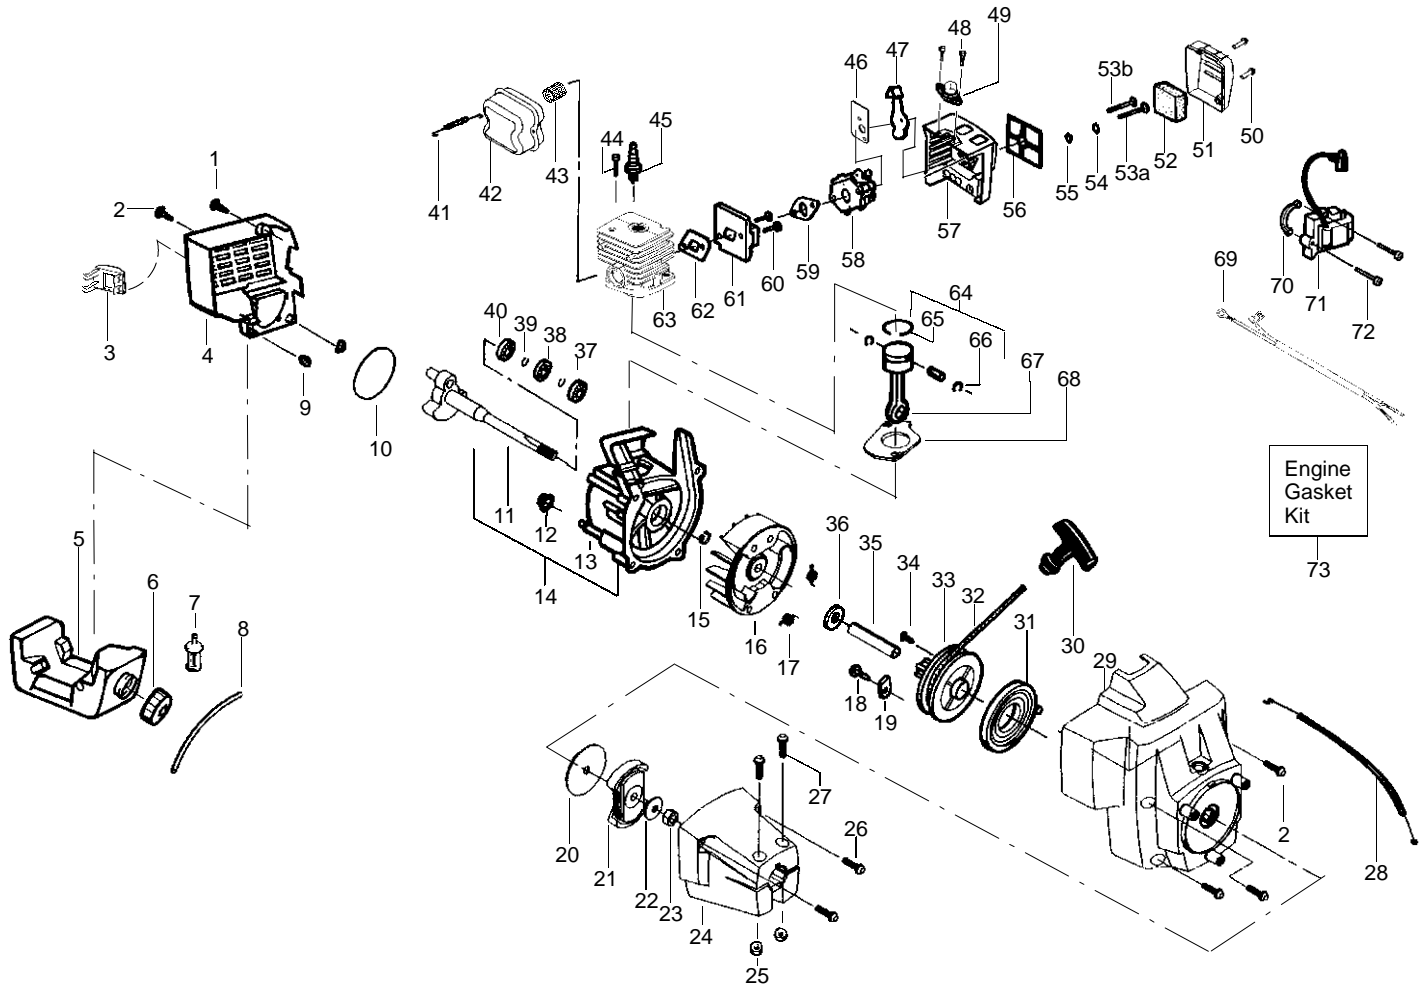

PARTS LIST NO. 530088936		POULAN® PARTS LIST	MODEL(s) BC2400P	
DATE 07/11/01	Replaces 88936 - 1/11/01		Note: Illustration may differ from actual model due to design changes	PAGE NO. 2

Ref.	Part No.	Description	Ref.	Part No.	Description	Ref.	Part No.	Description
1.	530015934	Screw	28.	530037415	Throttle Cable Ass'y.	54.	530015852	Choke Spacer
2.	530015810	Screw	29.	530071393	Fan Housing	55.	530015254	Washer
3.	530054536	Guard-Muffler	30.	530027569	Starter Handle	56.	530037413	Plate-Filter Support
4.	530053320	Shroud	31.	530042085	Starter Spring	57.	530053323	Air Box
5.	530049413	Fuel Tank Ass'y.	32.	530069232	Rope Kit	58.	530069902	Carburetor Ass'y. (Incls. Limiter Caps)
6.	530014347	Fuel Cap Ass'y.	33.	530069400	Kit-Starter Pulley	59.	530071253	Gasket-Carburetor
7.	530095646	Fuel Pickup Ass'y.	34.	530016080	Screw	60.	530016014	Screw
8.	530069599	Kit - Fuel Line	35.	530037705	Spacer-Flywheel	61.	530071250	Carb. Adaptor Kit
9.	530036793	Isolator-Shroud	36.	530015149	Washer	62.	530071253	Gasket-Cyl/Carb Adpt
10.	530071253	O-Ring-C'case/Shroud	37.	530032124	Outer Bearing	63.	530069909	Cylinder Kit
11.	530052344	Crankshaft Ass'y.	38.	530019179	C'case Seal	64.	530069987	Piston Kit (Incl. 65,66 & Pin)
12.	530036792	Support-Carb. adapter	39.	530015945	Retaining Ring-C'case	65.	530053565	Piston Ring
13.	530012414	Crankcase Ass'y.	40.	530032125	Inner Bearing	66.	530015162	Piston Pin Retainer
14.	530014906	C'case & C'shaft Assy. (Incl. 11,13,15)	41.	530042088	Muffler Spring	67.	530069615	Connecting Rod Ass'y.
15.	530015941	Retainer (C'shaft)	42.	530071390	Muffler Kit (Incl. 41)	68.	530071253	Gasket-Cylinder
16.	530069886	Flywheel Ass'y (incl 17)	43.	530071391	Screen-Spark Arrestor	69.	530047278	Ass'y.-Switch Wire
17.	530023817	Spring - Starter Dog	44.	530015953	Screw	70.	530036145	Spacer-Ign. Module
18.	530015775	Screw	45.	952030201	Spark Plug (RCJ-8Y)	71.	530039163	Ignition Module
19.	530027523	Retainer	46.	530037326	Choke Plate	72.	530015954	Screw
20.	530015611	Washer-Clutch	47.	530038102	Choke Shutter	73.	530071253	Engine Gasket Kit (Incl. 10,59,62, & 68)
21.	530069491	Clutch Ass'y.	48.	530015780	Screw			
22.	530015828	Washer-Flat	49.	530038874	Bulb Ass'y.			
23.	530626605	Nut	50.	530015957	Screw			
24.	530069997	Clutch Hsg. Ass'y.	51.	530037292	Air Filter Cover			
25.	530015768	Locknut	52.	530037331	Air Filter Foam			
26.	530015886	Screw	53.	---	Carb Screw			
27.	530015767	Screw		530015887	(A)			
				530015849	(B)			

✓ = NEW PART NUMBER FOR THIS IPL

* = REFER TO THE SERVICE REFERENCE INDICATED FOR MORE INFORMATION. (LOCATED AT END OF IPL)