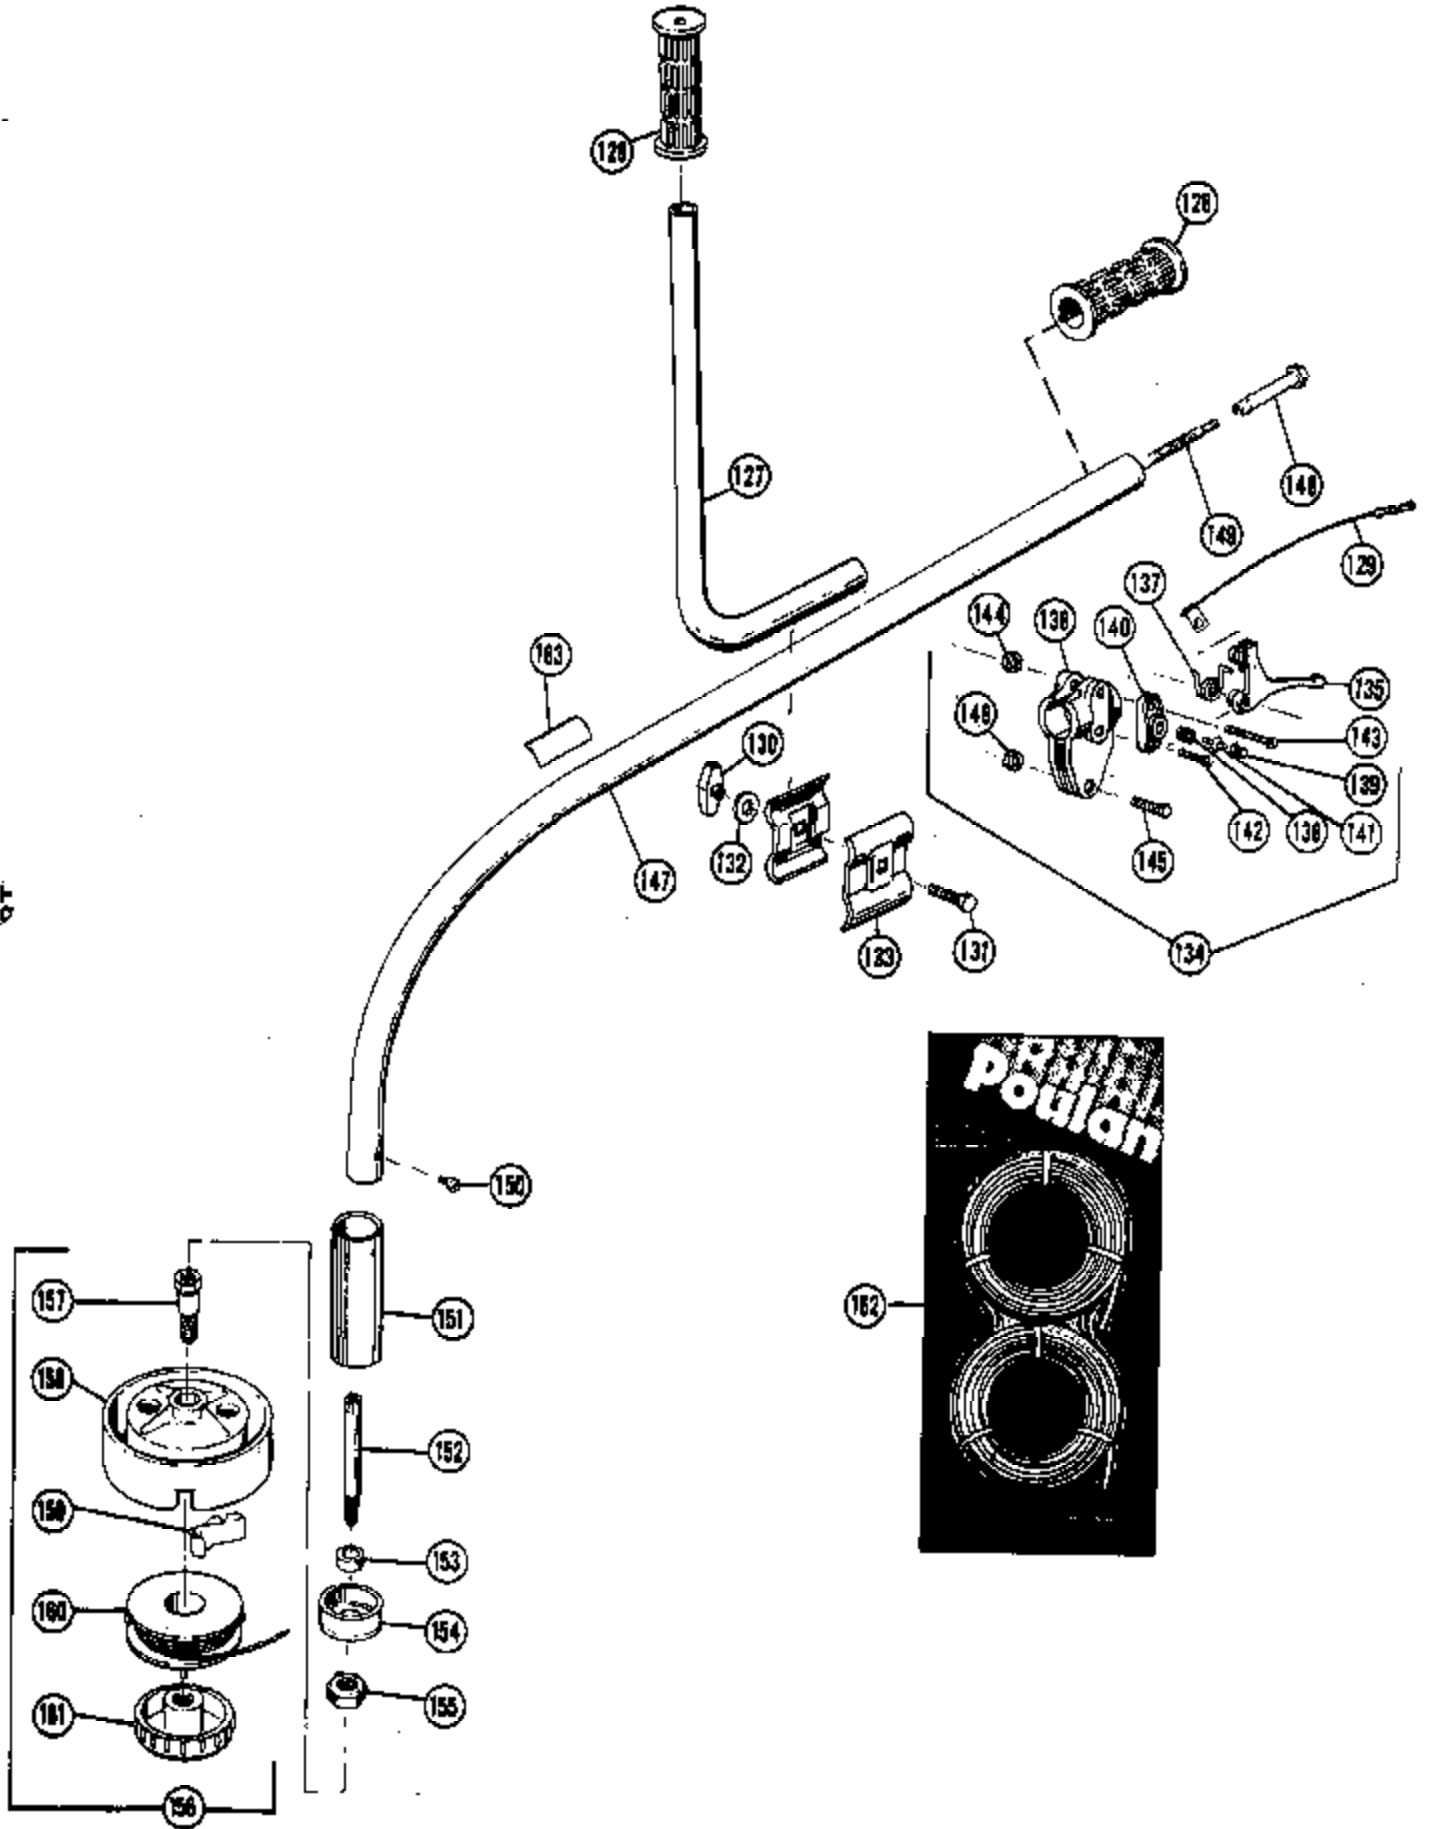

60

Ref #	Part Number	Qty	Description
126	530091809	1	Grip-drive shaft
127	530092076	1	Handle bar w/grip
128	530091402	1	Grip-handle bar
129	530091817	1	Lead wire switch
130	530091339	1	Knob-handle bar clamp
131	530091342	1	Bolt-clamp
132	530091341	1	Washer-clamp
133	530091338	2	Clamp-handle
134	530092075	1	Throttle control - assembly (inc.135-146)
135	530091791	1	Trigger
136	530091788	1	Housing
137	530091796	1	Spring-trigger
138	530091793	1	Spring switch
139	530091794	1	Buttons
140	530091795	1	Cap
141	530091805	1	Stud
142	530091731	1	Screw-cap
143	530091798	1	Screw-housing clamp
144	530091799	1	Nut-housing clamp
145	530091797	1	Screw-trigger
146	530091799	1	Nut-trigger
147	530091812	1	Drive shaft assy.
148	530091779	1	Upper coupling
149	530091367	1	Flexible drive shaft
150	530091731	1	Screw-bearing housing
151	530091989	1	Bearing housing assy.
152	530091787	1	Arbor shaft
153	530091785	1	Spacer
154	530091786	1	Dust cap
155	530091822	1	Nut
156	530091324	1	Cutting head assembly (inc.157-161)
157	530091417	1	Bolt drive adaptor
158	530091418	1	Hub
159	530091419	2	Line saver
160	530091421	1	Cutting head spool w/line
161	530091422	1	Ball lock
162	530091728	1	Cutting line skin pack
163	530024226	1	Label/decals

GLT770 Gas Trimmer 7 of 7
TRIMMER ASSEMBLY