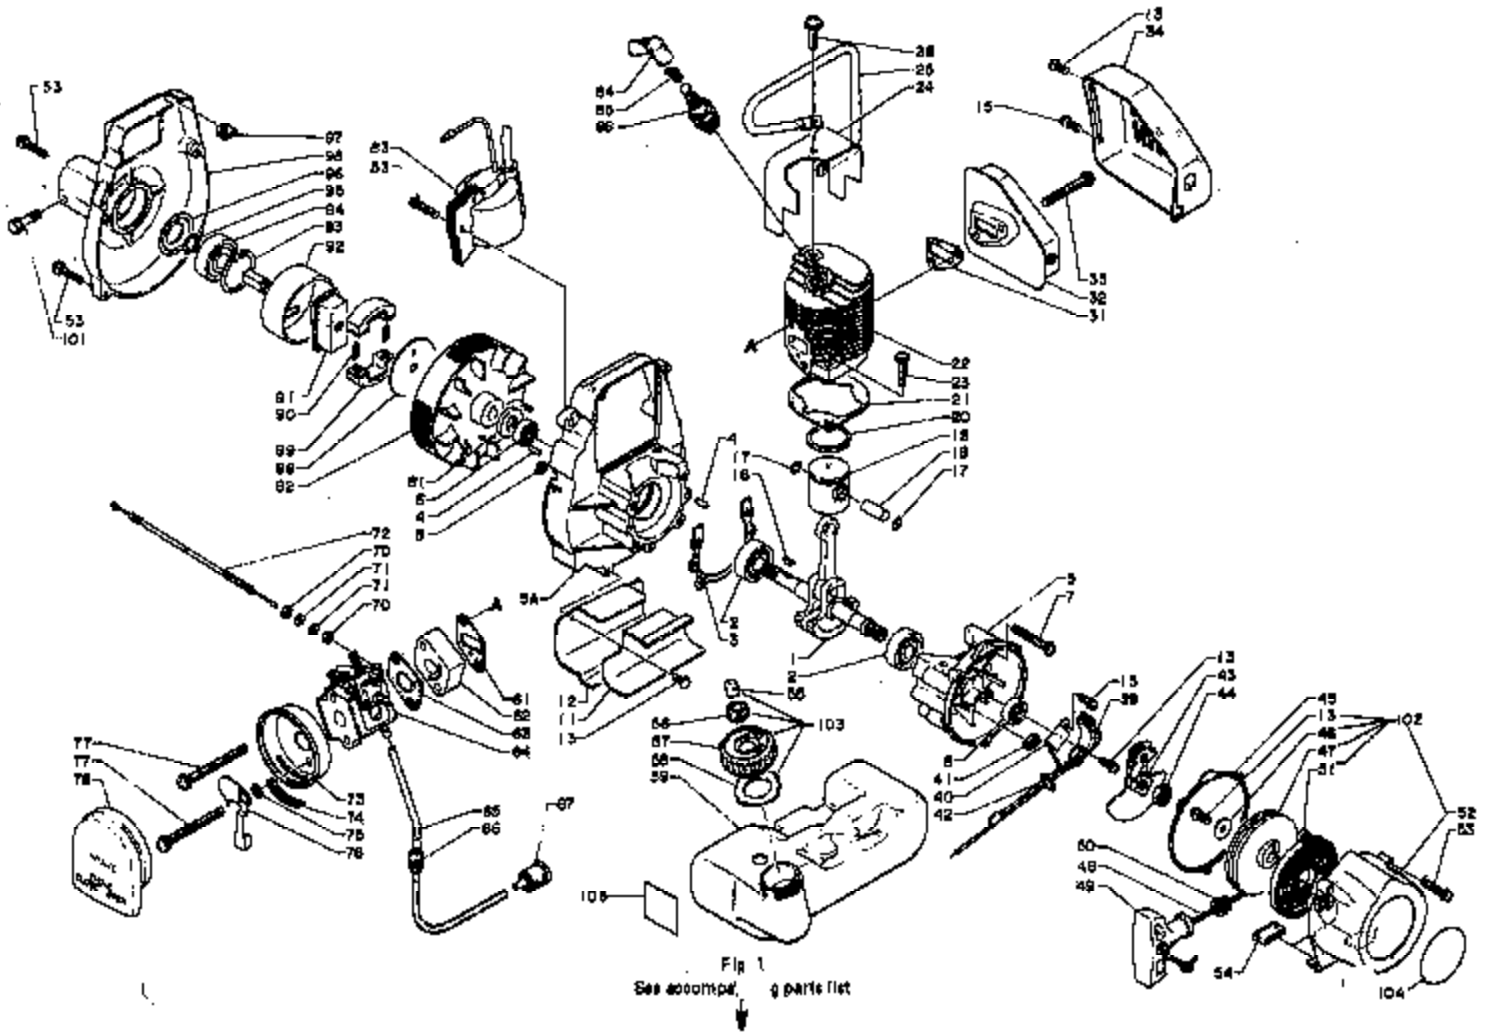

Ref #	Part Number	Qty	Description
1	530091833	1	Crankshaft assembly
2	530091955	2	Ball bearing 6200
3	530091834	1	Gasket - crankcase
4	530091447	4	Knock pin
5	530091835	1	Crankcase set
6	530091836	2	Oil seal
7	530091905	4	Screw 5 x 30 w/W, SW
8	530091837	1	Grommet
11	530091839	1	Cushion - fuel tank
12	530091841	1	Bracket
13	530091445	5	Screw 4 x 10 w/W, SW
15	530091842	1	Screw 4 x 14 w/W, SW
16	530091843	1	Woodruff key
17	530091435	2	Circlip - piston pin
18	530091844	1	Piston pin
19	530091845	1	Piston
20	530091846	1	Piston ring
21	530091847	1	Gasket - cylinder base
22	530091848	1	Cylinder
23	530091849	2	Screw 6 x 22 w/W, SW
24	530091851	1	Cylinder cover
25	530091852	1	Guard
28	530091939	1	Screw 5 x 14 w/W, SW
31	530091853	1	Gasket - muffler
32	530091854	1	Muffler
33	530091855	2	Screw 5 x 40 w/W, SW
34	530091856	1	Muffler cover
39	530091857	1	Breaker point set
40	530091858	1	Condenser
41	530091859	1	Oil pad
42	530091861	1	Grommet
43	530091862	1	Ratchet assembly
44	530091459	1	Nut 8
45	530091863	1	Gasket - starter case
46	530091538	1	Washer
47	530091865	1	Recoil drum
48	530091866	1	Starter rope
49	530091867	1	Starter handle
50	530091546	1	Rope guide
51	530091868	1	Rewind spring
52	530091869	1	Starter case
53	530091463	9	Screw 4 x 20 w/W, SW
54	530091871	2	Cushion - fuel tank
55	530091927	1	Filter - check valve
56	530091926	1	Check valve
57	530091925	1	Cap - fuel tank
58	530091928	1	Gasket - fuel tank cap
59	530091872	1	Fuel tank
61	530091873	1	Gasket
62	530091874	1	Insulator
63	530091875	1	Gasket
64	530035075	1	Carburetor assembly
65	530091876	1	Fuel pipe
66	530091877	1	Grommet - fuel pipe
67	530091878	1	Fuel strainer
70	530091516	2	Nut 6

GLT770 Gas Trim Page 4 of 7
ENGINE ASSEMBLY