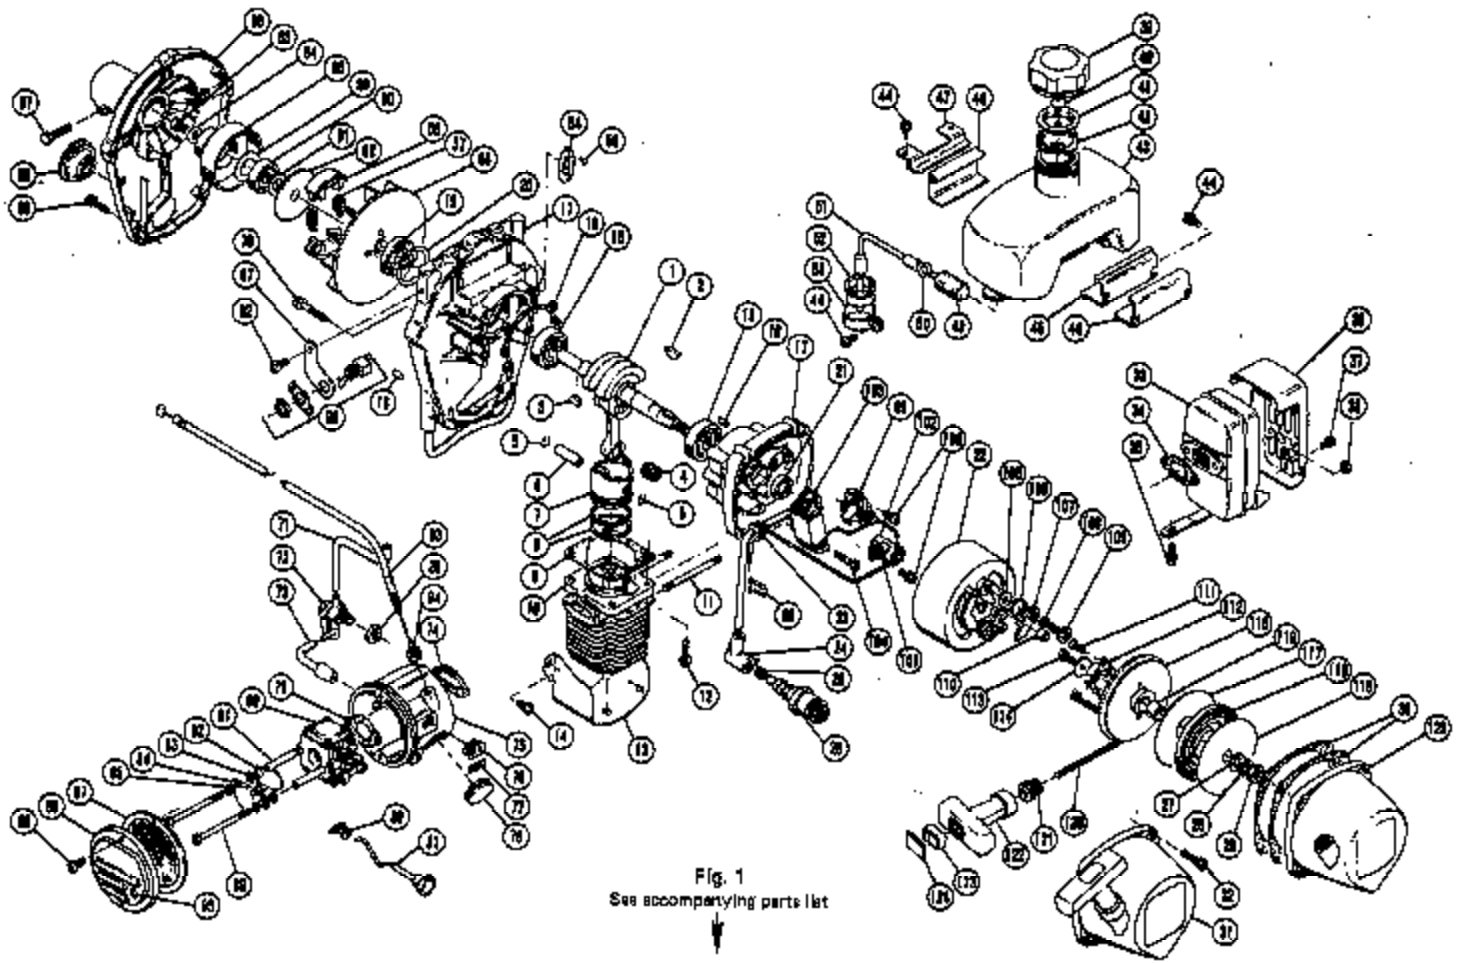

Fig. 1
See accompanying parts list

Ref #	Part Number	Qty	Description
1	530091431	1	Crankshaft
2	530091432	1	Woodruff key
3	530091433	1	Woodruff key
4	530091434	1	Roller bearing
5	530091435	2	Circlip
6	530091436	1	Piston pin
7	530091437	1	Piston
8	530091438	2	Piston ring
9	530091439	1	Cylinder packing
10	530091441	1	Cylinder
11	530091685	2	Stud bolt
12	530091686	4	Screw
13	530091687	1	Cylinder cover
14	530091688	5	Screw
15	530091446	2	Ball bearing
16	530091447	4	Knock pin
17	530091689	1	Crankcase set
18	530091449	1	Crankcase packing
19	530091451	1	Oilseal
20	530091452	1	Circlip
21	530091453	1	Oilseal
22	530091558	1	Flywheel
23	530091454	1	Rubber bushing
24	530091455	1	Spark plug cap
25	530091456	1	Spark plug connector
26	530030005	1	Spark plug
27	530091457	1	Washer
28	530091458	1	Spring washer
29	530091459	1	Nut
30	530091461	2	Starter case packing
31	530091691	1	Starter ass'y
32	530091692	4	Screw
33	530091694	1	Muffler
34	530091465	1	Muffler gasket
34A	530091694		Muffler assembly with spark arrestor (Not included as original equipment)
35	530091693	1	Screw
36	530091695	1	Muffler cover
37	530091464	2	Screw
38	530091467	2	Lock nut
39	530091696	1	Fuel tank cap
40	530091472	1	Check valve
41	530091473	1	Check valve holder
42	530091474	1	Fuel tank cap packing
43	530091697	1	Fuel tank
44	530091627	5	Screw
45	530091477	1	Fitting rubber
46	530091476	1	Fuel tank holder
47	530091478	1	Fuel tank holder
48	530091479	1	Rubber seat
49	530091481	1	Fuel strainer
50	530091482	1	Washer
51	530091483	1	Fuel pipe (1)
52	530091648	1	Fuel pipe connector
53	530091698	1	Band

GLT900 Gas Trim Page 4 of 9
ENGINE ASSEMBLY