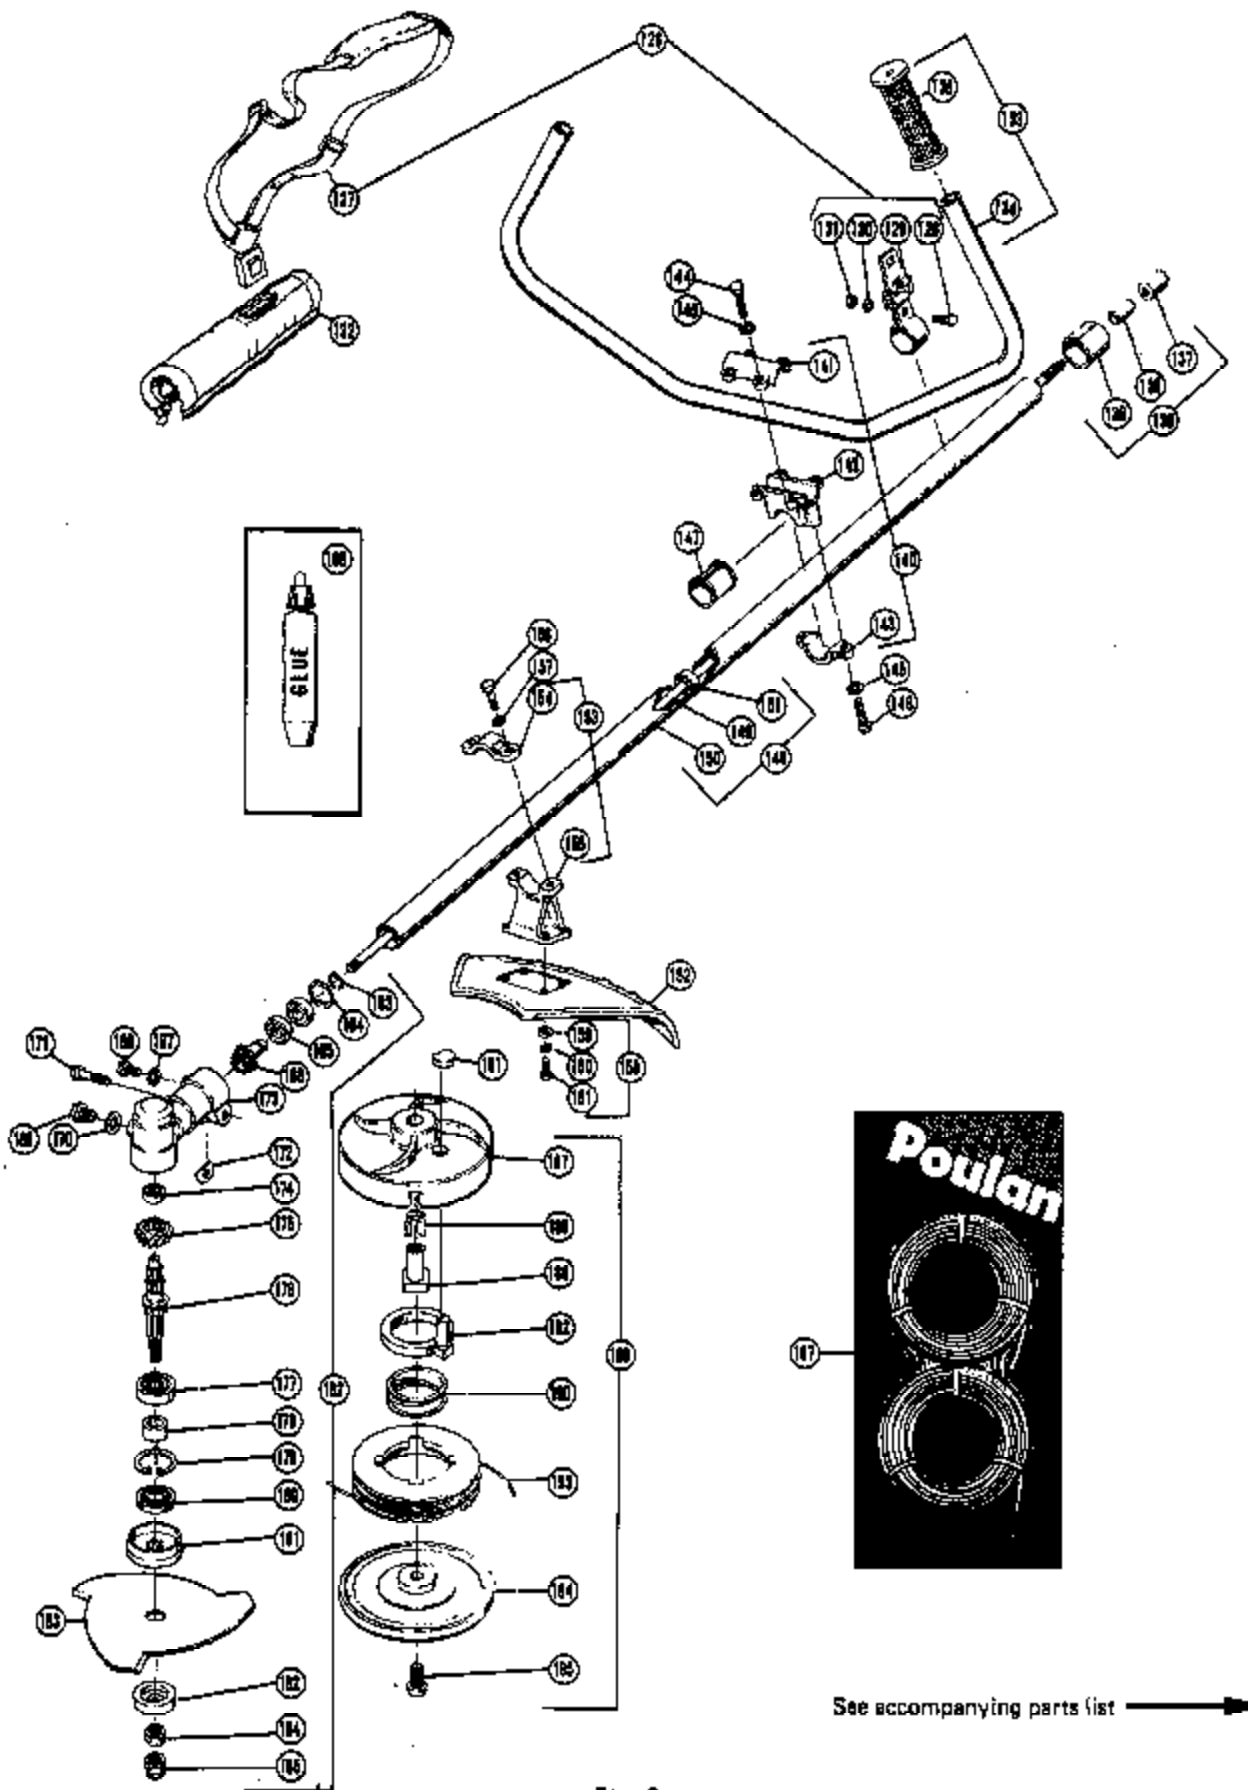

GLT900 Gas Trimmer  
 ENGINE ASSEMBLY  
 Page 6 of 9

Fig. 3

See accompanying parts list →

Ref #	Part Number	Qty	Description
126	530091567	1	Shoulder strap assembly (inc.127-131)
127	530091607	1	Strap
128	530091608	1	Bolt
129	530091609	1	Clamp
130	530091611	1	Washer
131	530091612	1	Nut
132	530091566	1	Cover
133	530091382	1	Handle bar assembly (inc.134-135)
134	530091597	1	Handle bar
135	530091564	2	Grips
136	530091563	1	Drive shaft adapter kit (inc.137-139)
137	530091617	1	Drive shaft
138	530091618	1	Drive shaft adapter screw
139	530091619	1	Drive shaft adapter spacer
140	530091565	1	Handle bar clamp assembly (inc.141-143)
141	530091602	1	Handle bar clamp top
142	530091681	1	Handle bar clamp middle
143	530091682	1	Handle bar clamp bottom
144	530091603	4	Bolt, top
145	530091604	6	Washer
146	530091605	1	Bolt, bottom
147	530091621	1	Spacer, bar clamp
148	530091561	1	Drive shaft housing complete (inc.149-151)
149	530091562	1	Drive shaft
150	530091599	1	Drive shaft housing
151	502091601	5	Bearing
152	530091568	1	Shield
153	530091569	1	Shield mounting bracket ass'y (inc.154-155)
154	530091613	1	Shield mounting bracket top
155	530091614	1	Shield mounting bracket bottom
156	530091616	2	Bolt
157	530091615	2	Washer
158	530091572	1	Shield mounting kit (inc.159-161/4 each)
159	530091622	4	Washer, flat
160	530091623	4	Washer, lock
161	530091624	4	Screw
162	530091559	1	Transmission ass'y (inc.163-185/except 183)
163	530091573	1	Snap ring, gear housing
164	530091574	1	Snap ring, gear housing bearing
165	530091575	2	Bearing, pinion gear
166	530091576	1	Pinion, gear
167	530091578	1	Lock washer, housing bolt
168	530091579	1	Bolt
169	530091581	1	Oil hole plug
170	530091582	1	Washer
171	530091583	1	Housing bolt
172	530091584	1	Fiber-filler washer
173	530091585	1	Housing, gear box
174	530091586	1	Bearing, gear box
175	530091587	1	Gear, bevel
176	530091588	1	Shaft
177	530091598	1	Ball bearing
178	530091591	1	Collar, shaft
179	530091592	1	Snap ring
180	530091589	1	Oil seal
181	530091593	1	Gear housing upper plate