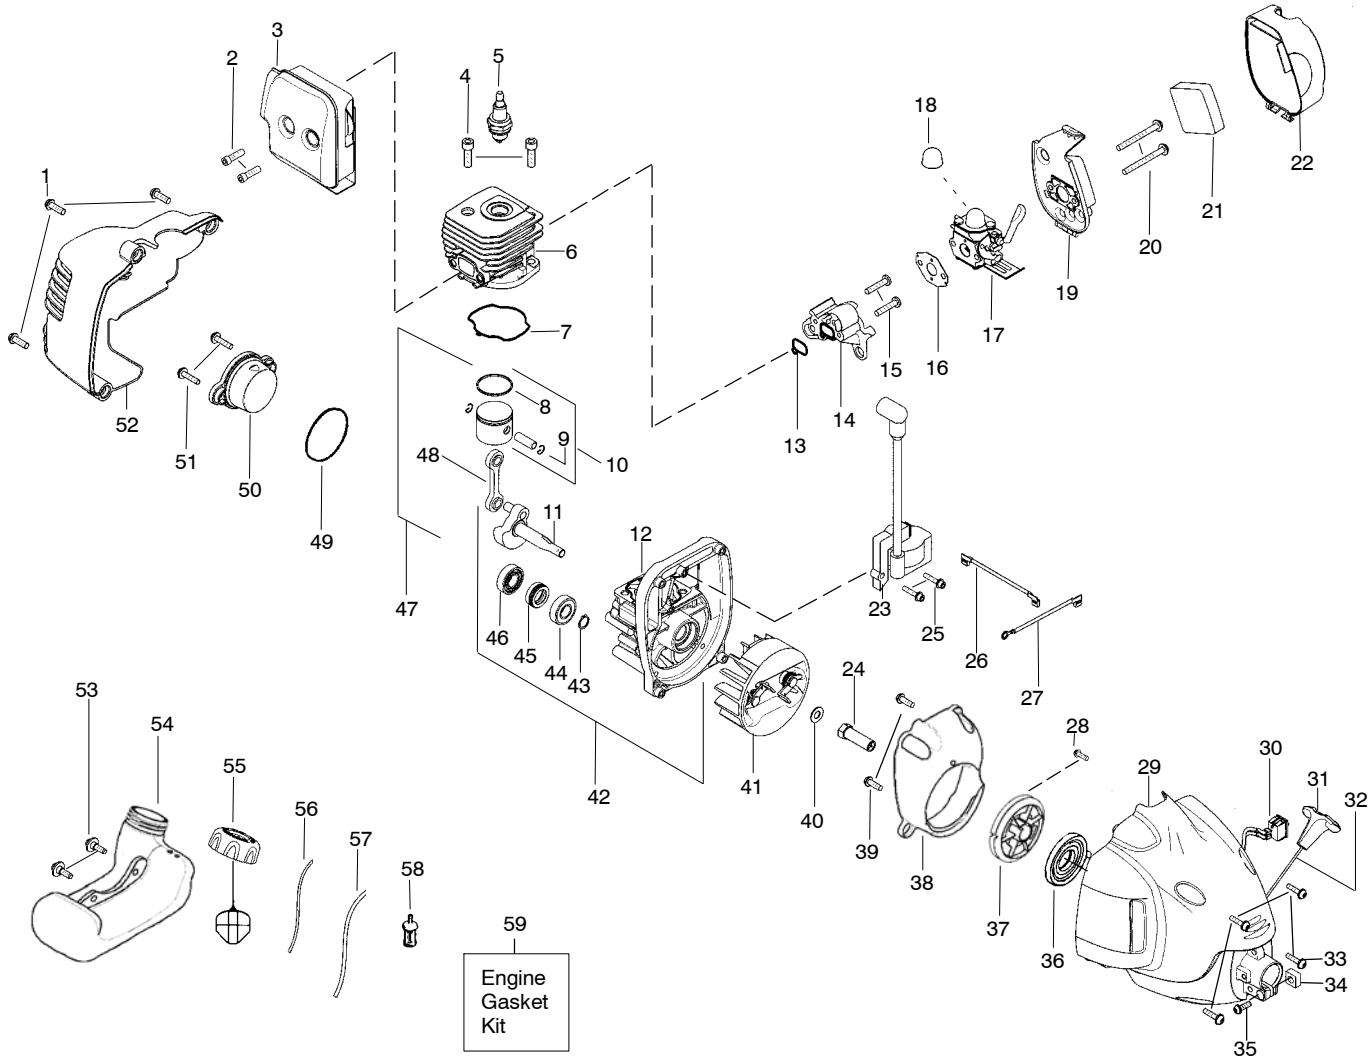

⚠ WARNING
All repairs, adjustments and maintenance not described in the Operator's Manual must be performed by qualified service personnel.

Ref.	Part No.	Description	Ref.	Part No.	Description
1.	530057566	Assy - Throttle Cable	19.	530016014	Screw
2.	530049107	Trigger	20.	530096099	Assy - Gearbox
3.	530058751	Throttle Hsg. (Right)	21.	530016152	Wingnut
4.	530016406	Screw	22.	537419201	Assy - TNG7 Head (Incl. 23,24,25,26,27,28,29)
5.	530015814	Screw	23.	537419302	Housing
6.	530015786	Bolt - Handle	24.	537419901	Adapter
7.	530058750	Throttle Hsg. (Left)	25.	537338801	Spring
8.	530058753	Assy - Handle (Incl. 6,9)	26.	952711631	Accy - Wound Spool
9.	530016152	Wingnut - Handle	27.	537419701	Eyelet
10.	545008316	Assy - Drive Shaft Hsg.	28.	537419401	Cover
11.	530015805	Screw	29.	537419601	Knob
12.	530096169	Shaft - Flex	Not Shown		
13.	530052285	Line Limiter			
14.	530015814	Screw			
15.	530015820	Bolt - Shield	545154719		Operator Manual
16.	530071823	Kit - Shield Assy (Incl. 13,14)	545144405		Decal - Shaft Warning
17.	545150701	Bracket - Shield			
18.	530015775	Screw			