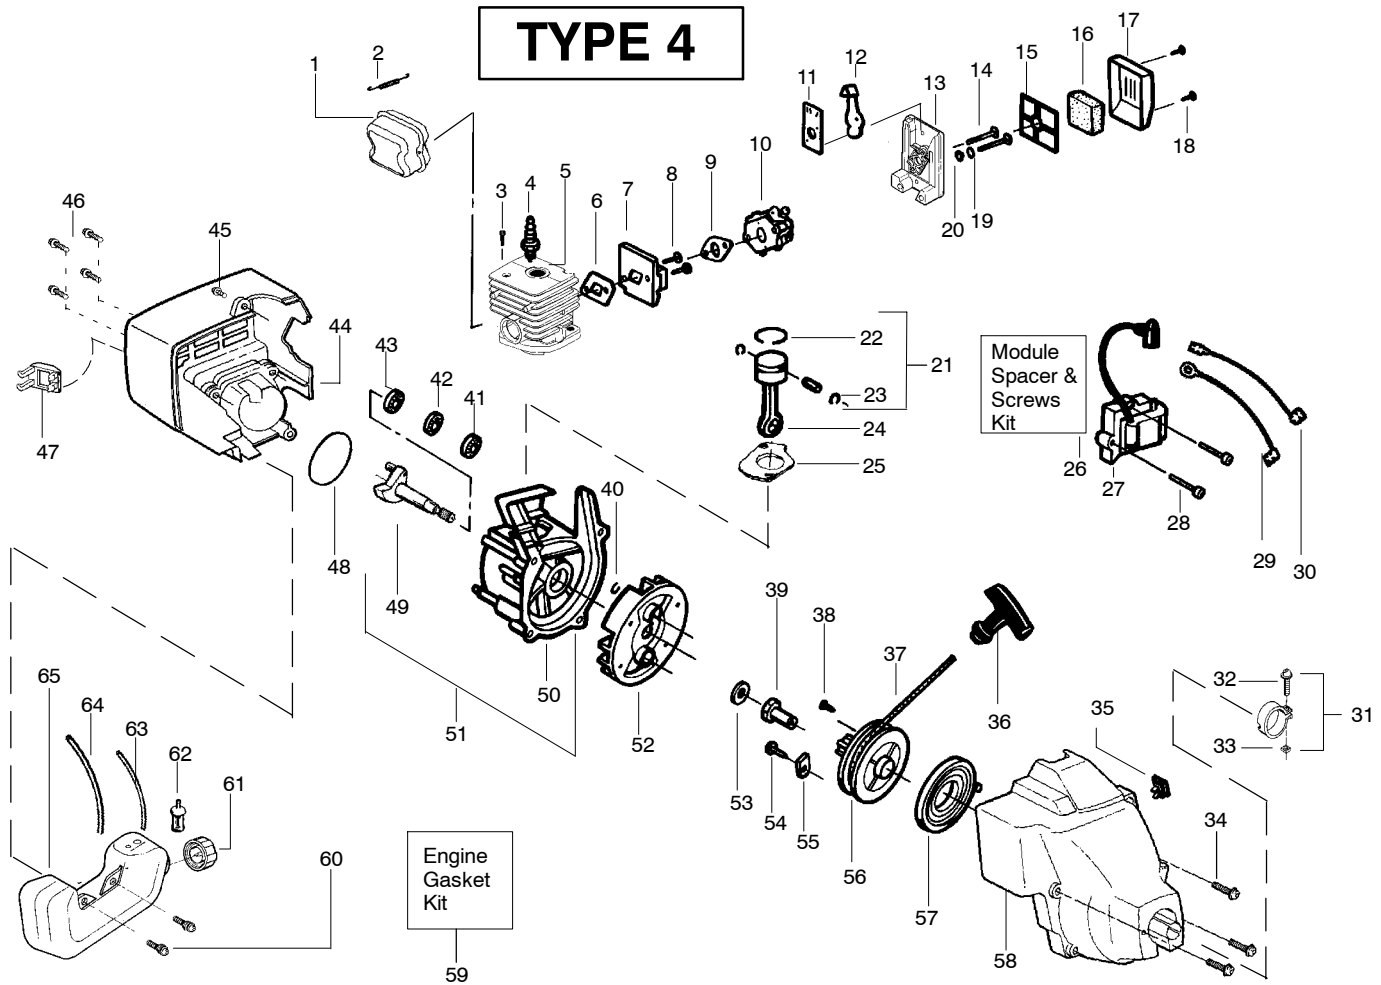

Ref.	Part No.	Description	Ref.	Part No.	Description	Ref.	Part No.	Description
1.	530071396	Kit - Muffler (incl. 2)	24.	530069945	Assy-Connecting Rod	48.	530071363	O-Ring-C'case (kit)
2.	530042088	Spring-Muffler	25.	530071363	Gasket-Cylinder (kit)	49.	530054753	Assy-Crankshaft
3.	530015953	Screw-Cylinder	26.	530071731	Kit-Module Spacer & Screws	50.	530071627	Kit-Assy-Crankcase (Incl. 41-43)
4.	952030164	Spark Plug (RCJ 6Y)	27.	530055160	Module-Ignition	51.	530071624	Kit-Assy-C'case & Crankshaft (Incl. 40,49,50)
5.	530071359	Kit - Cylinder	28.	530016357	Screw	52.	530069886	Assy-Flywheel
6.	530071363	Gasket-Cyl/Carb.(kit)	29.	530014662	Assy-Ground Wire	53.	530015828	Washer-Flat
7.	530057634	Adapter-Carb.	30.	530014663	Assy-Leadwire	54.	530015775	Screw
8.	530016014	Screw	31.	530056365	Assy-Nose Cone Clamp (Incls. 32&33)	55.	530027523	Retainer
9.	530071363	Gasket-Carb.(kit)	32.	530016381	Screw-Nose Cone	56.	530069400	Kit-Starter Pulley (Incl. 38)
10.	530071635	Kit - Carburetor Ass'y (WT-631)	33.	530016382	Nut-Nose Cone	57.	530042085	Spring-Starter
11.	530038747	Plate-Choke Mounting	34.	530015810	Screw	58.	530071525	KIT-Fan Hsg. Assy.
12.	530038686	Shutter-Choke	35.	530071356	Kit-Momentary Switch	59.	530071363	Kit-Engine Gasket (Incl. 6,9,25,48)
13.	530052431	Box-Air	36.	530027569	Handle-Starter	60.	530016379	Retainer-Fuel Tank
14.	530016393	Screw	37.	530069232	Kit - Rope	61.	530014347	Assy-Fuel Cap w/ret.
15.	530036569	Plate - Filter Support	38.	530016392	Screw	62.	530095646	Assy-Fuel Pickup
16.	530036575	Foam-Air Filter	39.	530038604	Coupling-Drive	63.	530069247	Kit-Fuel Line (Small)
17.	530036568	Cover-Air Filter	40.	530015941	Retain. Ring-C'shaft	64.	530069216	Kit-Fuel Line (Large)
18.	530016349	Screw	41.	530055728	Bearing-Outer	65.	530049379	Assy-Fuel Tank (Incl. cap, fuel line, filter)
19.	530015852	Spacer-Choke	42.	530071615	Kit-C'case Seal			
20.	530015254	Washer	43.	530032125	Bearing-Inner			
21.	530071357	Kit - Piston (Incl. 22, 23 & Pin)	44.	530056543	Shroud-Rear			
22.	530055120	Ring-Piston	45.	530015934	Screw			
23.	530015162	Retainer-Piston Pin	46.	530015810	Screw			
			47.	530054536	Guard-Muffler			

✓ = NEW PART NUMBER FOR THIS IPL

★ = REFER TO THE SERVICE REFERENCE INDICATED FOR MORE INFORMATION. (LOCATED AT END OF IPL)