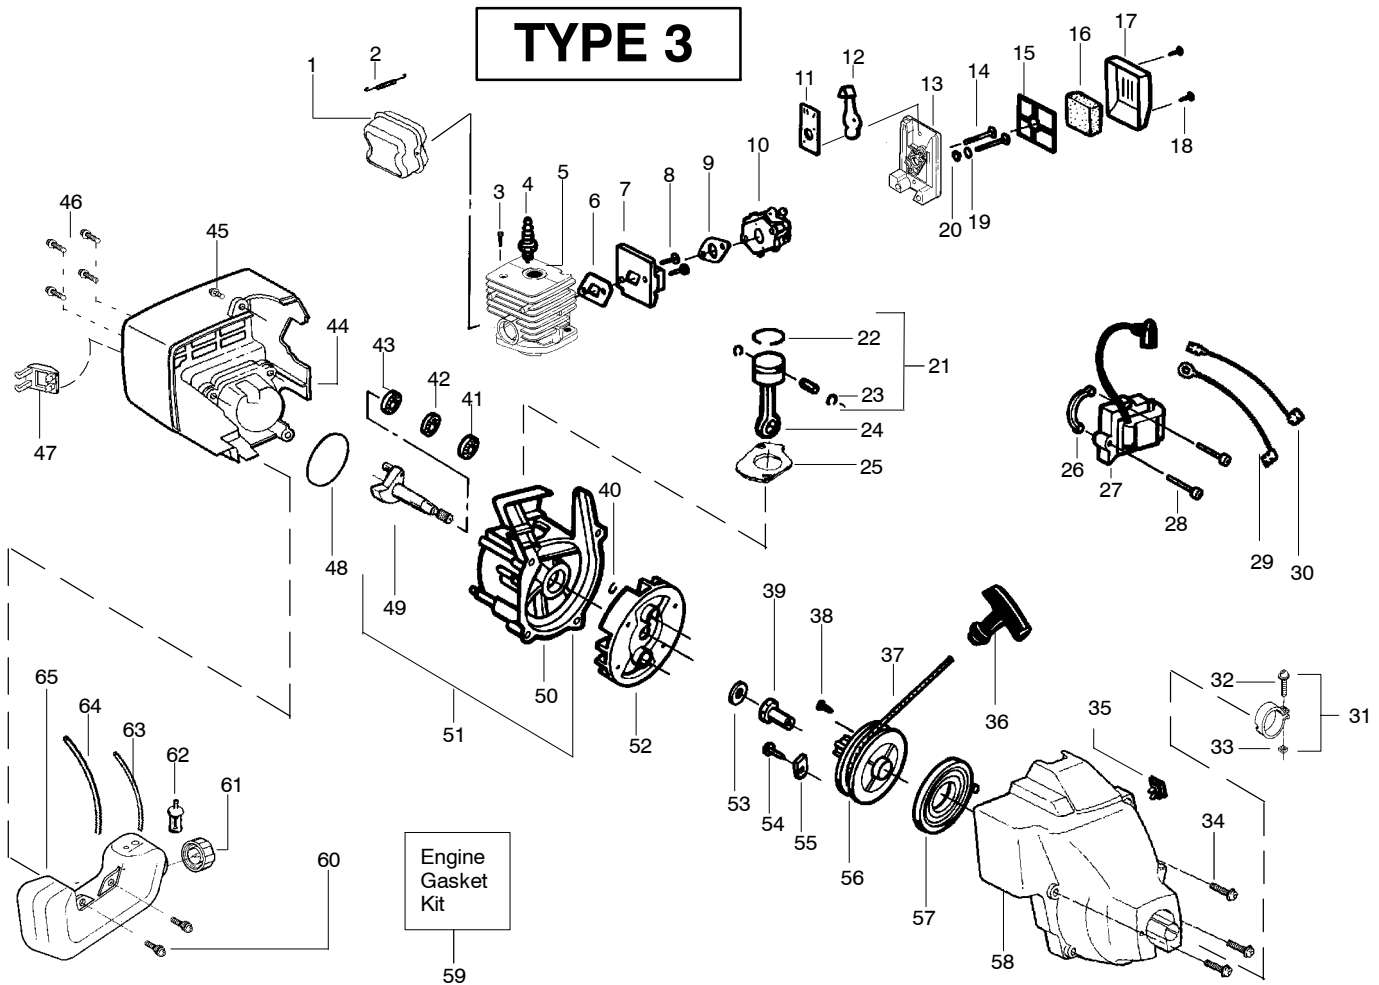

Ref.	Part No.	Description	Ref.	Part No.	Description	Ref.	Part No.	Description
1.	530071396	Kit - Muffler (incl. 2)	24.	530069945	Assy-Connecting Rod	48.	530071363	O-Ring-C'case (kit)
2.	530042088	Spring-Muffler	25.	530071363	Gasket-Cylinder (kit)	49.	530054753	Assy-Crankshaft
3.	530015953	Screw-Cylinder	26.	530036145	Spacer-Module	50.	530012491	Assy-Crankcase
4.	952030164	Spark Plug (RCJ 6Y)	27.	530055160	Module-Ignition			(Incl. 41-43)
5.	530071359	Kit - Cylinder	28.	530015954	Screw	51.	530071360	Assy-C'case & C'shaft
6.	530071363	Gasket-Cyl/Carb.(kit)	29.	530014662	Assy-Ground Wire			(Incl. 40,49,50)
7.	530056403	Adaptor-Carb.	30.	530014663	Assy-Leadwire	52.	530069886	Assy-Flywheel
8.	530016014	Screw	31.	530056365	Assy-Nose Cone Clamp	53.	530015828	Washer-Flat
9.	530071363	Gasket-Carb.(kit)			(Incls. 32&33)	54.	530015775	Screw
10.	530069754	Kit - Carburetor Ass'y	32.	530016381	Screw-Nose Cone	55.	530027523	Retainer
		(Incl. Limiter Cap)	33.	530016382	Nut-Nose Cone	56.	530069400	Kit-Starter Pulley
11.	530038747	Plate-Choke Mounting	34.	530015810	Screw			(Incl. 38)
12.	530038686	Shutter-Choke	35.	530071356	Kit-Momentary Switch	57.	530042085	Spring-Starter
13.	530052431	Box-Air	36.	530027569	Handle-Starter	58.	530071525	KIT-Fan Hsg. Assy.
14.	530016353	Screw	37.	530069232	Kit - Rope	59.	530071363	Kit-Engine Gasket
15.	530036569	Plate - Filter Support	38.	530016080	Screw			(Incl. 6,9,25,48)
16.	530036575	Foam-Air Filter	39.	530038604	Coupling-Drive	60.	530016379	Retainer-Fuel Tank
17.	530036568	Cover-Air Filter	40.	530015941	Retain. Ring-C'shaft	61.	530014347	Assy-Fuel Cap w/ret.
18.	530015880	Screw	41.	530055728	Bearing-Outer	62.	530095646	Assy-Fuel Pickup
19.	530015852	Spacer-Choke	42.	530071615	Seal-C'case	63.	530069247	Kit-Fuel Line (Small)
20.	530015254	Washer	43.	530032125	Bearing-Inner	64.	530069216	Kit-Fuel Line (Large)
21.	530071357	Kit - Piston	44.	530056543	Shroud-Rear	65.	530049379	Assy-Fuel Tank (Incl. cap, fuel line, filter)
		(Incl. 22, 23 & Pin)	45.	530015934	Screw			
22.	530055120	Ring-Piston	46.	530015810	Screw			
23.	530015162	Retainer-Piston Pin	47.	530054536	Guard-Muffler			

✓ = NEW PART NUMBER FOR THIS IPL

* = REFER TO THE SERVICE REFERENCE INDICATED FOR MORE INFORMATION. (LOCATED AT END OF IPL)