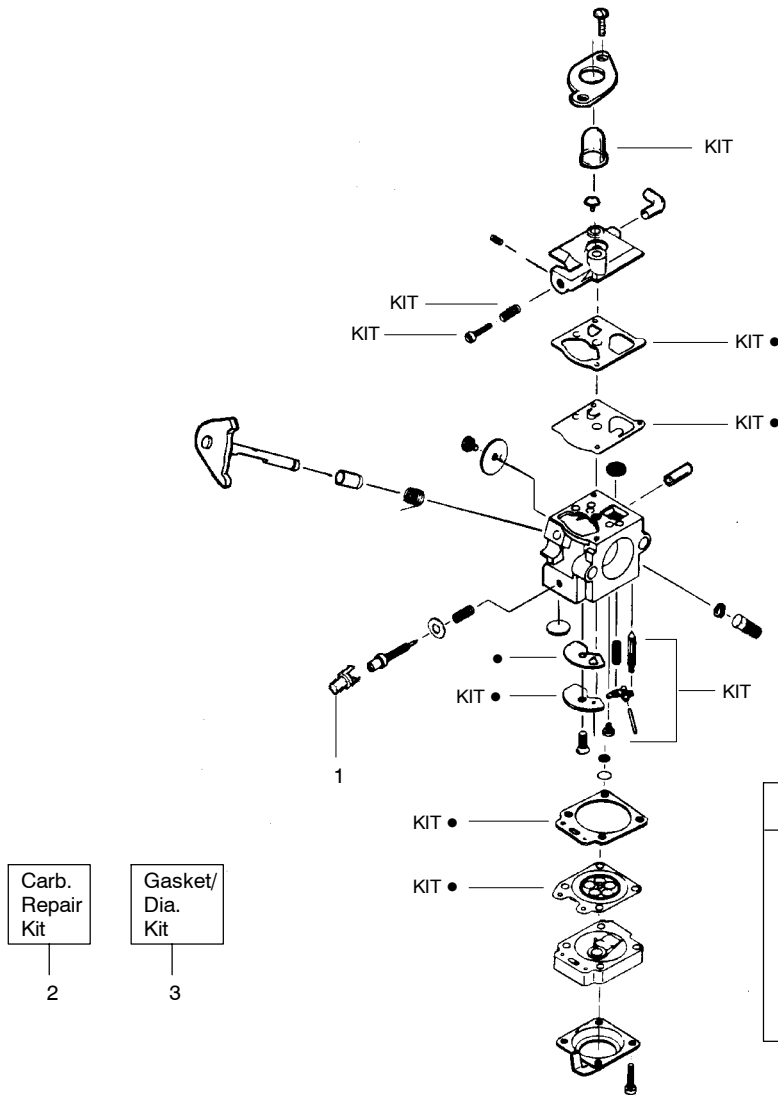

✓ = NEW PART NUMBER FOR THIS IPL

★ = REFER TO THE SERVICE REFERENCE INDICATED FOR MORE INFORMATION. (LOCATED AT END OF IPL)

Carburetor Assembly #530069754

TYPE 1,2,3

Ref.	Part No.	Description
1.	530038403	Limiter Cap
2.	530069838	Carburetor Repair Kit (KIT=Indicates Contents)
3.	530069844	Gasket Diaphragm Kit (● = Indicates Contents)