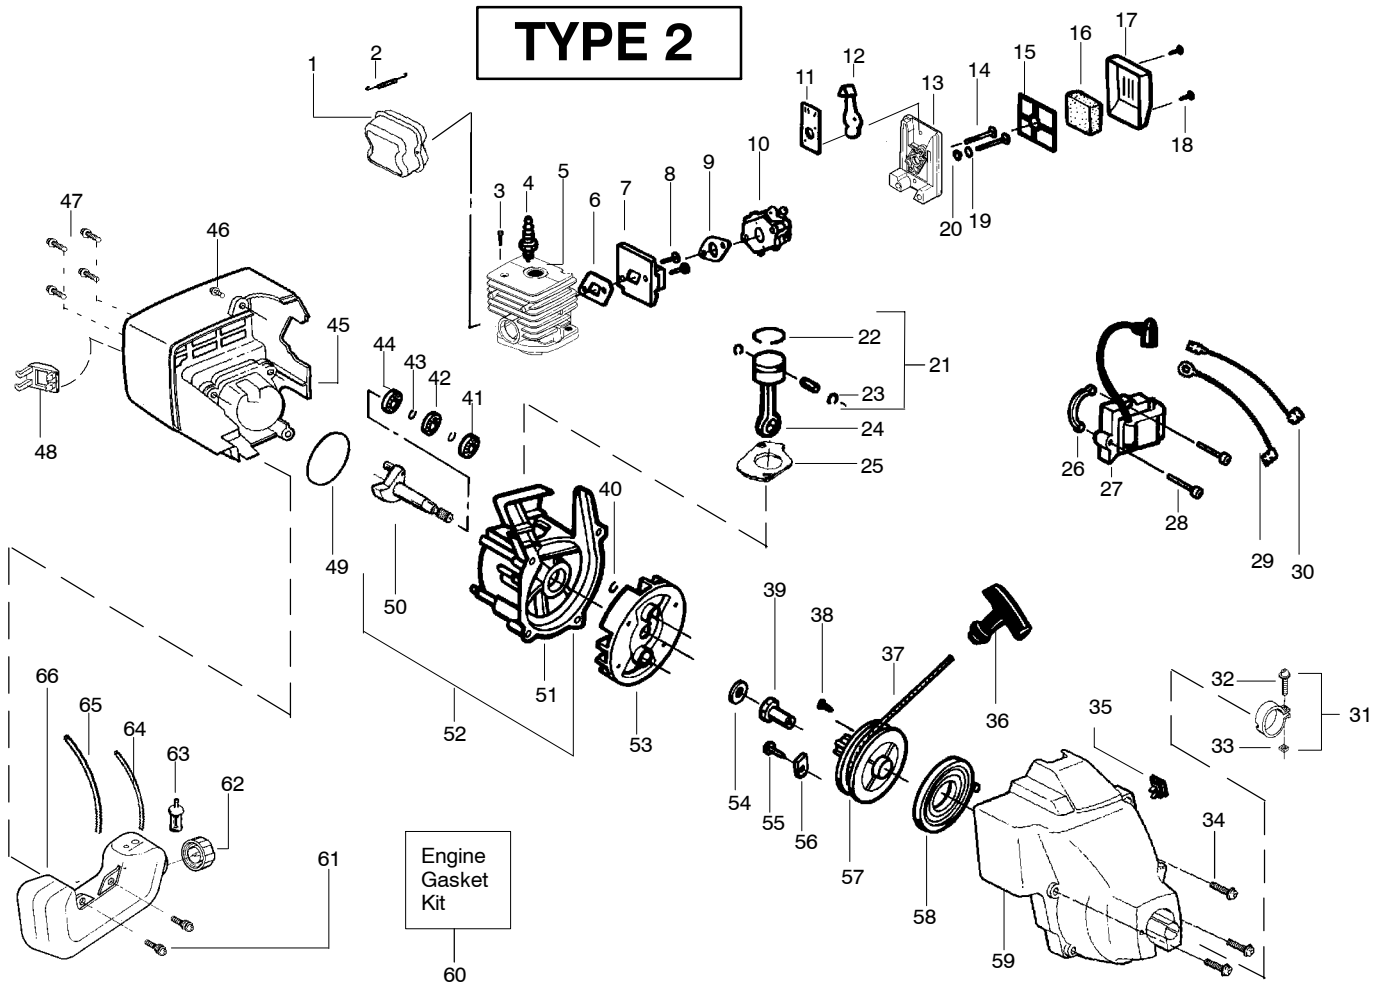

Ref.	Part No.	Description	Ref.	Part No.	Description	Ref.	Part No.	Description
1.	530071396	Kit - Muffler (incl. 2)	24.	530069945	Assy-Connecting Rod	49.	530071363	O-Ring-C'case (kit)
2.	530042088	Spring-Muffler	25.	530071363	Gasket-Cylinder (kit)	50.	530054753	Assy-Crankshaft
3.	530015953	Screw-Cylinder	26.	530036145	Spacer-Module	51.	530012462	Assy-Crankcase (Incl. 41-44)
4.	952030164	Spark Plug (RCJ 6Y)	27.	530055160	Module-Ignition	52.	530071360	Assy-C'case & C'shaft (Incl. 40,50,51)
5.	530071359	Kit - Cylinder	28.	530015954	Screw	53.	530069886	Assy-Flywheel
6.	530071363	Gasket-Cyl/Carb.(kit)	29.	530014662	Assy-Ground Wire	54.	530015828	Washer-Flat
7.	530055459	Adaptor-Carb.	30.	530014663	Assy-Leadwire	55.	530015775	Screw
8.	530016014	Screw	31.	530056365	Assy-Nose Cone Clamp (Incls. 32&33)	56.	530027523	Retainer
9.	530071363	Gasket-Carb.(kit)	32.	530016381	Screw-Nose Cone	57.	530069400	Kit-Starter Pulley (Incl. 38)
10.	530069754	Kit - Carburetor Ass'y (Incl. Limiter Cap)	33.	530016382	Nut-Nose Cone	58.	530042085	Spring-Starter
11.	530038747	Plate-Choke Mounting	34.	530015810	Screw	59.	530071525	KIT-Fan Hsg. Assy.
12.	530038686	Shutter-Choke	35.	530071356	Kit-Momentary Switch	60.	530071363	Kit-Engine Gasket (Incl. 6,9,25,49)
13.	530052431	Box-Air	36.	530027569	Handle-Starter	61.	530016379	Retainer-Fuel Tank
14.	530016353	Screw	37.	530069232	Kit - Rope	62.	530014347	Assy-Fuel Cap w/ret.
15.	530036569	Plate - Filter Support	38.	530016080	Screw	63.	530095646	Assy-Fuel Pickup
16.	530036575	Foam-Air Filter	39.	530038604	Coupling-Drive	64.	530069247	Kit-Fuel Line (Small)
17.	530036568	Cover-Air Filter	40.	530015941	Retain. Ring-C'shaft	65.	530069216	Kit-Fuel Line (Large)
18.	530015880	Screw	41.	530032124	Bearing-Outer	66.	530049379	Assy-Fuel Tank (Incl. cap, fuel line, filter)
19.	530015852	Spacer-Choke	42.	530019179	Seal-C'case			
20.	530015254	Washer	43.	530015945	Retainer Ring-C'case			
21.	530071357	Kit - Piston (Incl. 22, 23 & Pin)	44.	530032125	Bearing-Inner			
22.	530055120	Ring-Piston	45.	530052263	Shroud-Rear			
23.	530015162	Retainer-Piston Pin	46.	530015934	Screw			
			47.	530015810	Screw			
			48.	530054536	Guard-Muffler			

✓ = NEW PART NUMBER FOR THIS IPL

* = REFER TO THE SERVICE REFERENCE INDICATED FOR MORE INFORMATION. (LOCATED AT END OF IPL)