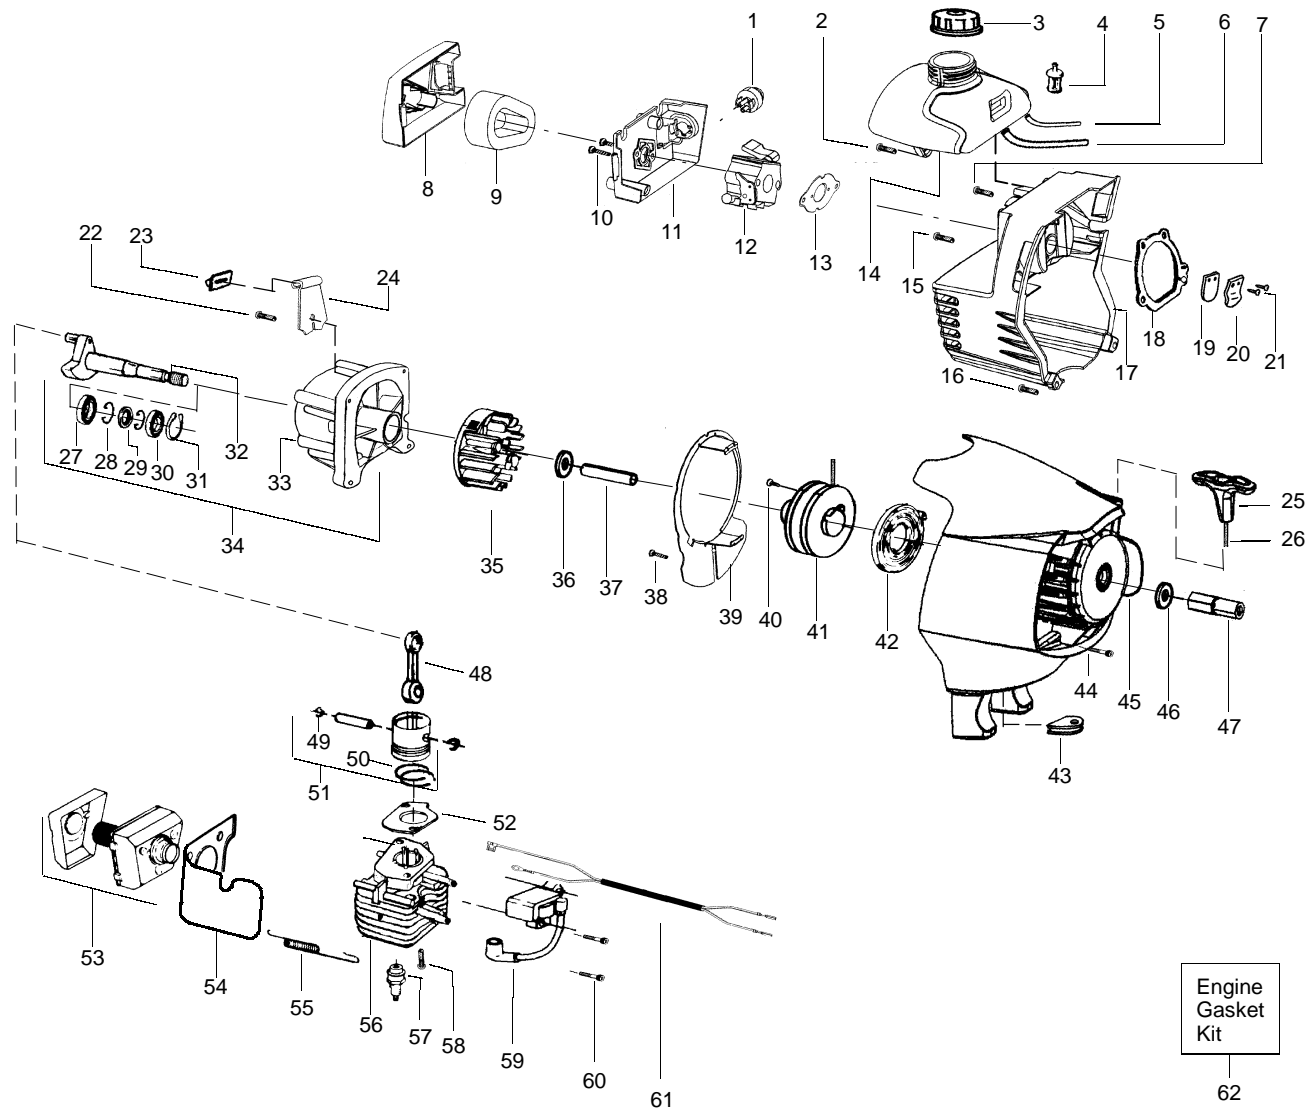

PARTS LIST NO. 530086191		POULAN PRO® PARTS LIST	MODEL(s) 031
DATE 11/06/02	Replaces 86191 - 5/13/02		NOTE: Illustration may differ from actual model due to design changes

Ref.	Part No.	Description	Ref.	Part No.	Description	Ref.	Part No.	Description
1.	530047721	Bulb-purge	22.	530015875	Screw-tank retainer	42.	530042086	Spring-starter
2.	530015843	Screw-tank	23.	530055492	Isolator-fuel tank	43.	530019182	Grommet
3.	530049858	Assy-Fuel cap	24.	530054941	Ret.-fuel tank	44.	530015810	Screw-F/hsg
4.	530095646	Assy-Fuel pick-up	25.	530054834	Handle-starter	45.	530055248	Housing-Fan w/eyelet
5.	530071404	Kit-Fuel line	26.	530071400	Kit-Rope	46.	530016030	Washer
6.	530069216	Kit-Fuel/Purge line	27.	530032103	Bearing-inner	47.	530012427	Coupling-drive
7.	530015775	Screw	28.	530015787	Retainer	48.	530010960	Assy-Connecting rod
8.	530054935	Cover-Air box	29.	530019158	Seal	49.	530015162	Retainer-piston pin
9.	530054946	Filter-Air	30.	530032102	Bearing-outer	50.	530025875	Ring-Piston
10.	530015849	Screw-carb.	31.	530015789	Retainer-crankshaft	51.	530069277	Kit-Piston
11.	530054934	Air Box	32.	530012430	Assy-crankshaft	52.	530071401	Gasket-Cylinder
12.	530071403	Assy-carb.(wt598)	33.	530014016	Assy-crankcase	53.	530069310	Kit-Muffler
13.	530071401	Gasket-Carb. (kit)	34.	530055370	Assy-c'case/c' shaft (incl. 27-31,32,33)	54.	530053346	Heat shield/air dam
14.	530055317	Assy-Fuel tank	35.	530071402	Assy-Flywheel	55.	530036409	Spring-muffler
15.	530015771	Screw-crankcase	36.	530016030	Washer	56.	530069628	Kit-Cylinder
16.	530015952	Screw-shrd to f/hsg.	37.	530055620	Spacer	57.	952030201	Spark plug (RCJ-8Y)
17.	530054936	Shroud	38.	530015775	Screw-baffle	58.	530001624	Bolt-Cylinder
18.	530071401	Gasket-c/case (kit)	39.	530056864	Plate-baffle	59.	530039217	Module-Ignition
19.	530027593	Valve-reed	40.	530016326	Screw-rope	60.	530015816	Screw-module
20.	530029781	Stop-reed	41.	530071399	Kit-pulley (incl. #40)	61.	530057238	Assy-Rear wire
21.	530016064	Screw-reed valve				62.	530071401	Kit-Gasket