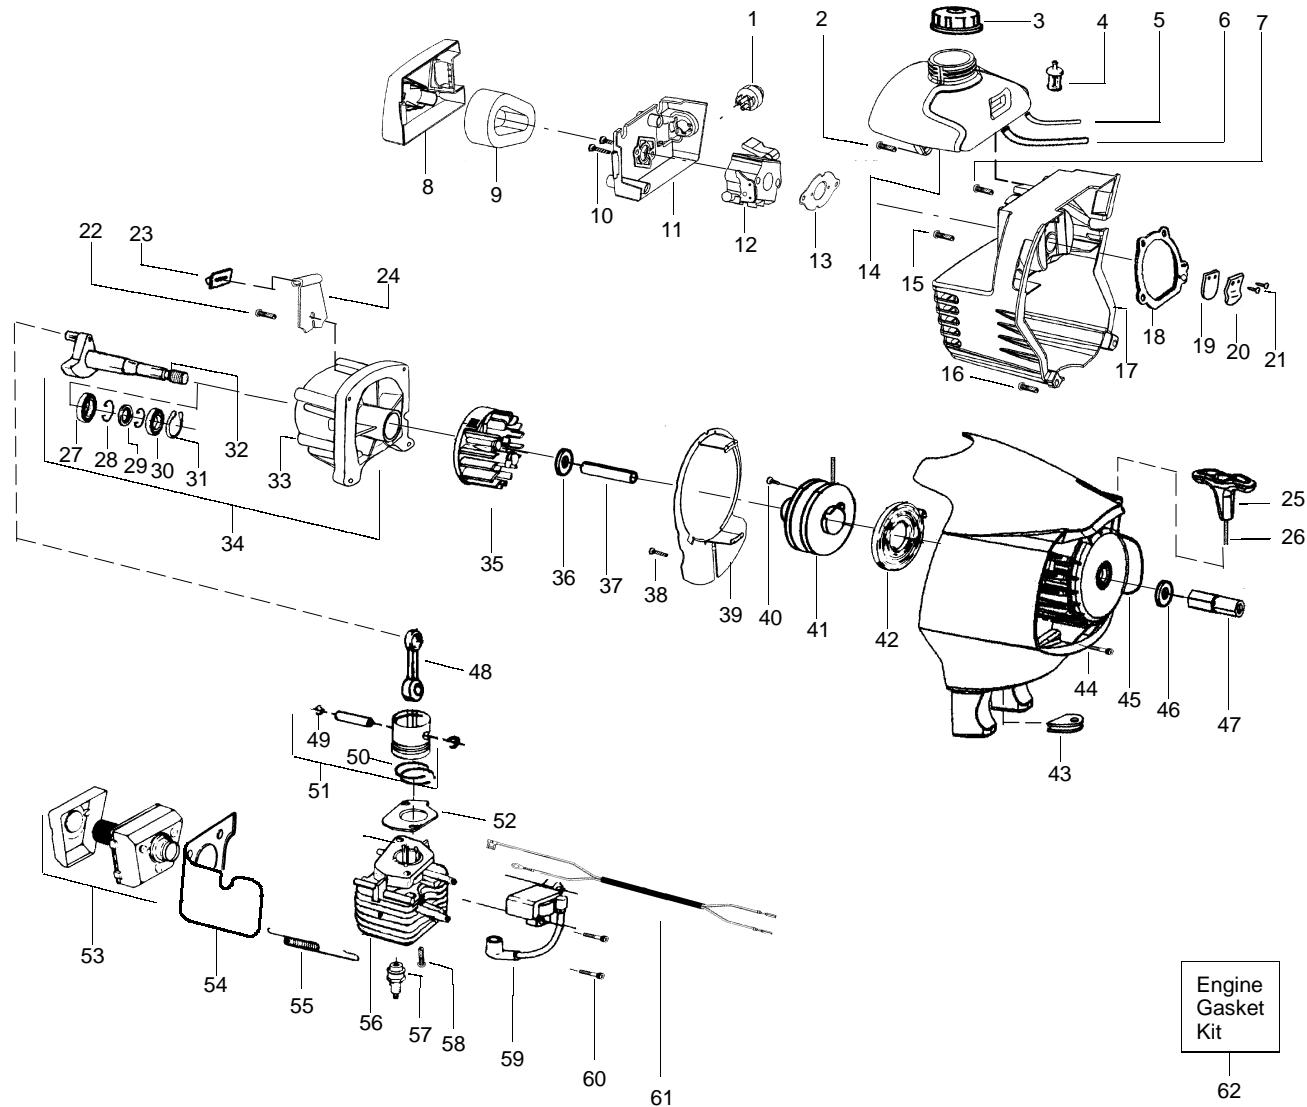

PARTS LIST NO. 530086357		POULAN PRO® PARTS LIST	MODEL(s) 033
DATE 11/09/01	Replaces 530086357 - 04/09/01		Note: Illustration may differ from actual model due to design changes

Ref.	Part No.	Description	Ref.	Part No.	Description	Ref.	Part No.	Description
1.	530047721	Bulb-purge	22.	530015875	Screw-tank retainer	42.	530042086	Spring-starter
2.	530015843	Screw-tank	23.	530055492	Isolator-fuel tank	43.	530019182	Grommet
3.	530049858	Assy-Fuel cap	24.	530054941	Ret.-fuel tank	44.	530015810	Screw-F/hsg
4.	530095646	Assy-Fuel pick-up	25.	530054834	Handle-starter	45.	530055248	Housing-Fan w/eyelet
5.	530071404	Kit-Fuel line	26.	530071400	Kit-Rope	46.	530016030	Washer
6.	530069216	Kit-Fuel/Purge line	27.	530032103	Bearing-inner	47.	530012427	Coupling-drive
7.	530015775	Screw	28.	530015787	Retainer	48.	530010960	Assy-Connecting rod
8.	530054935	Cover-Air box	29.	530019158	Seal	49.	530015162	Retainer-piston pin
9.	530054946	Filter-Air	30.	530032102	Bearing-outer	50.	530025875	Ring-Piston
10.	530015849	Screw-carb.	31.	530015789	Retainer-crankshaft	51.	530069277	Kit-Piston
11.	530054934	Air Box	32.	530012430	Assy-crankshaft	52.	530071401	Gasket-Cylinder
12.	530071403	Assy-carb.(wt598)	33.	530014016	Assy-crankcase	53.	530069310	Kit-Muffler
13.	530071401	Gasket-Carb.	34.	530055370	Assy-c'case/c' shaft (incl. 27-31,32,33)	54.	530053346	Heat shield/air dam
14.	530055317	Assy-Fuel tank	35.	530071402	Assy-Flywheel	55.	530036409	Spring-muffler
15.	530015771	Screw-crankcase	36.	530016030	Washer	56.	530069628	Kit-Cylinder
16.	530015952	Screw-shrd to f/hsg.	37.	530055620	Spacer	57.	952030201	Spark plug (RCJ-8Y)
17.	530054936	Shroud	38.	530015775	Screw-baffle	58.	530001624	Bolt-Cylinder
18.	530071401	Gasket-shrd to c/case	39.	530054939	Plate-baffle	59.	530039217	Module-Ignition
19.	530027593	Valve-reed	40.	530016326	Screw-rope	60.	530015816	Screw-module
20.	530054596	Stop-reed	41.	530071399	Kit-pulley (incl. #40)	61.	530055727	Assy-Rear wire
21.	530016064	Screw-reed valve				62.	530071401	Kit-Gasket