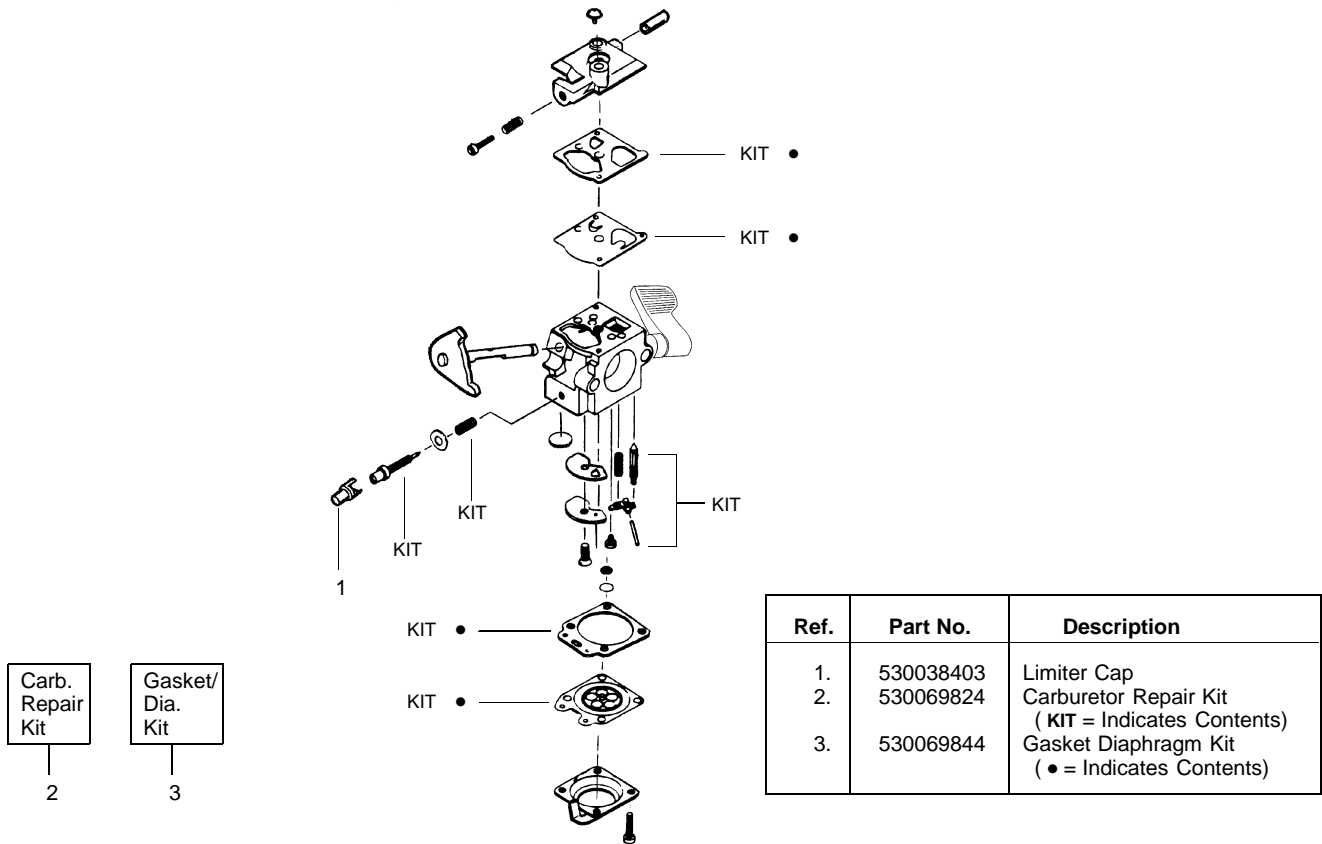

Carburetor Assembly #530071403 (WT598)

✓ = NEW PART NUMBER FOR THIS IPL

★ = REFER TO THE SERVICE REFERENCE INDICATED FOR MORE INFORMATION. (LOCATED AT END OF IPL)