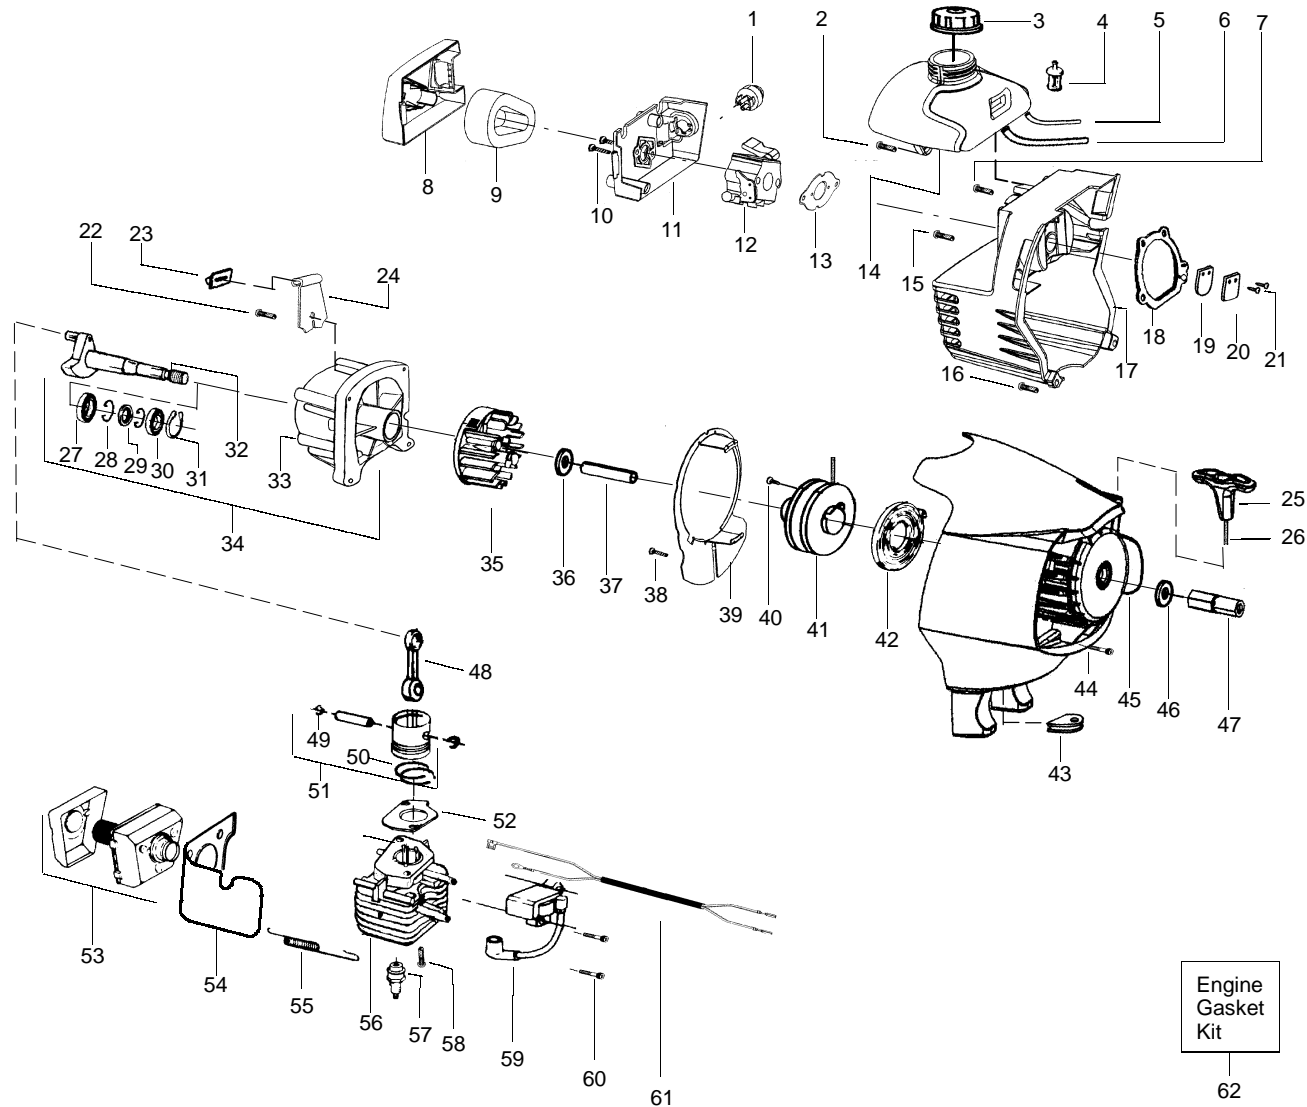

PARTS LIST NO. 530086192		Poulan PRO PARTS LIST	MODEL(s) 131	
DATE 11/06/02	Replaces 86192 - 8/12/02		Note: Illustration may differ from actual model due to design changes	PAGE NO. 2

Ref.	Part No.	Description	Ref.	Part No.	Description	Ref.	Part No.	Description
1.	530047721	Bulb-purge	22.	530015875	Screw-tank retainer	42.	530042086	Spring-starter
2.	530015843	Screw-tank	23.	530055492	Isolator-fuel tank	43.	530019182	Grommet
3.	530049386	Assy-Fuel cap	24.	530054941	Ret.-fuel tank	44.	530015810	Screw-F/hsg
4.	530095646	Assy-Fuel pick-up	25.	530054834	Handle-starter	45.	530055248	Housing-Fan w/eyelet
5.	530071404	Kit-Fuel line	26.	530071400	Kit-Rope	46.	530016030	Washer
6.	530069216	Kit-Fuel/Purge line	27.	530032103	Bearing-inner	47.	530012427	Coupling-drive
7.	530015775	Screw	28.	530015787	Retainer	48.	530010960	Assy-Connecting rod
8.	530054935	Cover-Air box	29.	530019158	Seal	49.	530015162	Retainer-piston pin
9.	530054946	Filter-Air	30.	530032102	Bearing-outer	50.	530025875	Ring-Piston
10.	530015849	Screw-carb.	31.	530015789	Retainer-crankshaft	51.	530069277	Kit-Piston
11.	530054934	Air Box	32.	530012430	Assy-crankshaft	52.	530071401	Gasket-Cylinder
12.	530071403	Assy-carb.(wt598)	33.	530014016	Assy-crankcase	53.	530069310	Kit-Muffler
13.	530071401	Gasket-Carb.	34.	530055370	Assy-c'case/c' shaft (incl. 27-31,32,33)	54.	530053346	Heat shield/air dam
14.	530055317	Assy-Fuel tank	35.	530071402	Kit - Assy.-Flywheel	55.	530036409	Spring-muffler
15.	530015771	Screw-crankcase	36.	530016030	Washer	56.	530069628	Kit-Cylinder
16.	530015952	Screw-shrd to f/hsg.	37.	530055620	Spacer	57.	952030249	Spark plug (RCJ-6Y)
17.	530056044	Shroud	38.	530015775	Screw-baffle	58.	530001624	Bolt-Cylinder
18.	530071401	Gasket-shrd to c/case	39.	530056864	Plate-baffle	59.	530039217	Module-Ignition
19.	530027593	Valve-reed	40.	530016326	Screw-rope	60.	530016357	Screw-module
20.	530054596	Stop-reed	41.	530071399	Kit-pulley (incl. #40)	61.	530057238	Assy-Rear wire
21.	530016064	Screw-reed valve				62.	530071401	Kit-Gasket

↖ = NEW PART NUMBER FOR THIS IPL

* = REFER TO THE SERVICE REFERENCE INDICATED FOR MORE INFORMATION. (LOCATED AT END OF IPL)