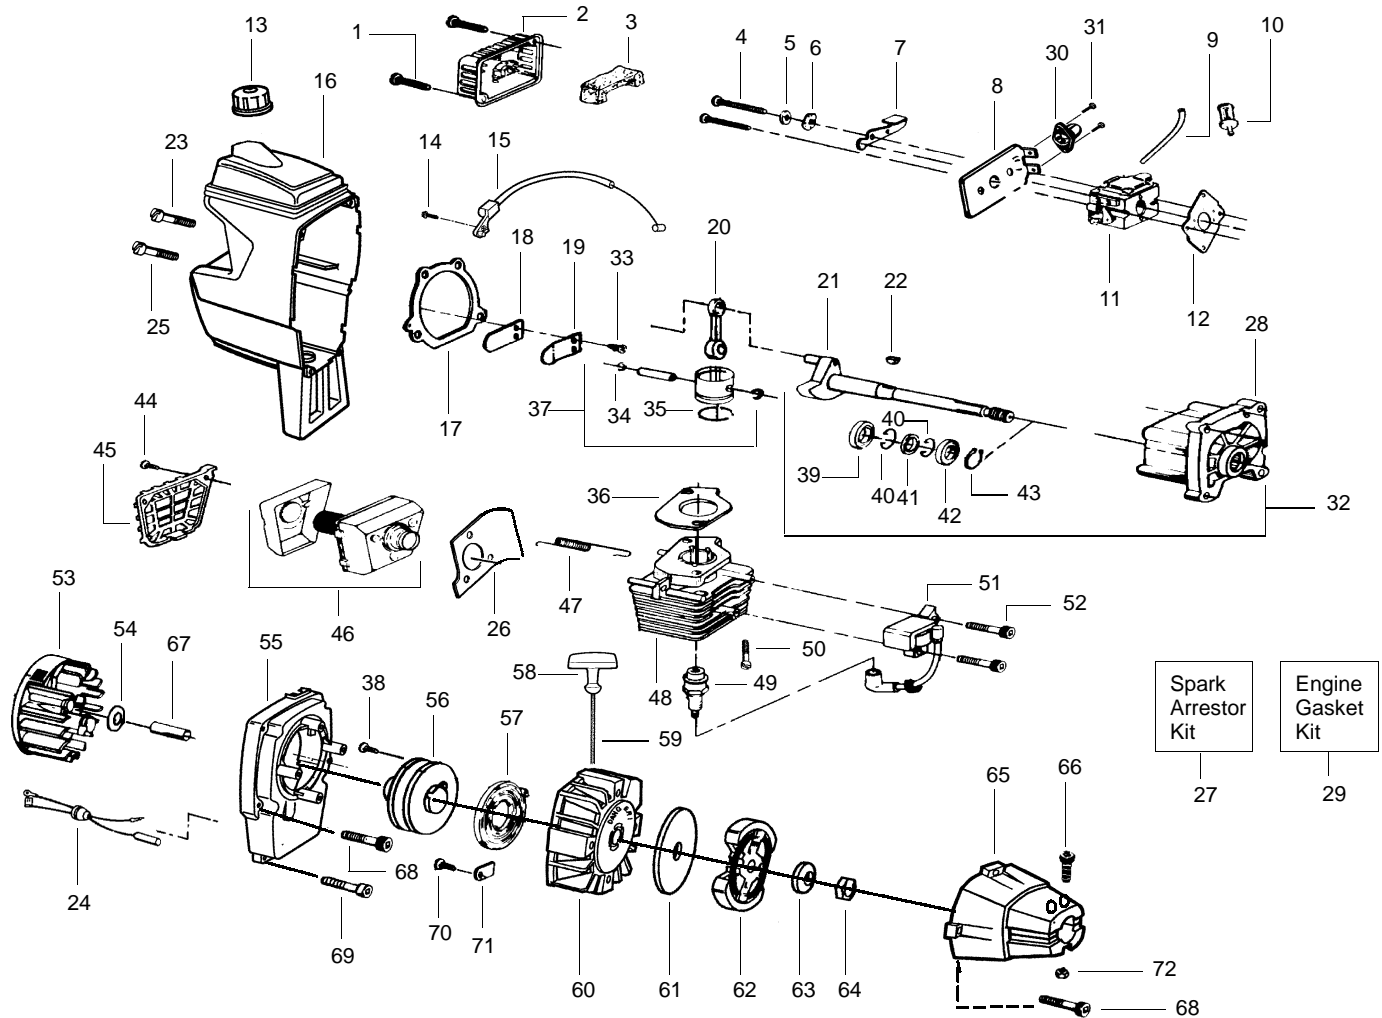

PARTS LIST NO. 530087843		POULAN PRO® PARTS LIST	MODEL(s) 176	
DATE 5/31/01	Replaces 530087843 - 1/11/00		Note: Illustration may differ from actual model due to design changes	PAGE NO. 2

Ref.	Part No.	Description	Ref.	Part No.	Description	Ref.	Part No.	Description
1.	530015773	Screw	28.	530014016	Crankcase Ass'y. (Incls. 39-42)	52.	530015816	Screw
2.	530027529	Air Filter Cover	29.	530069276	Engine Gasket Kit (Incls. 12, 17 & 36)	53.	530039189	Flywheel Ass'y.
3.	530027530	Air Filter	30.	530038874	Bulb Ass'y.	54.	530016030	Washer
4.	530015849	Screw	31.	530016091	Screw	55.	530027945	Fan Housing
5.	530015852	Choke Spacer	32.	530014015	Crankcase/Crankshaft Ass'y. (Incls. 21, 28 & 39-43)	56.	530069291	Starter Pulley Kit (Incls. 38)
6.	530015254	Washer	33.	530016064	Screw	57.	530027531	Starter Spring
7.	530038103	Choke Shutter	34.	530015162	Piston Pin Retainer	58.	530027569	Starter Handle
8.	530037930	Air Filter Plate	35.	530025875	Piston Ring	59.	530069232	Rope Kit
9.	530069247	Fuel Line Kit	36.	530019178	Gasket-Cylinder	60.	530054189	Pulley Housing Ass'y.
10.	530014362	Fuel Pick-up Ass'y.	37.	530069277	Piston Kit (Incls. 34, 35 & Pin)	61.	530094189	Washer-Clutch
11.	530069651	Carburetor Ass'y. Kit (Incls. Limiter Caps)	38.	530016080	Screw	62.	530069254	Clutch Ass'y. Kit
12.	530019156	Gasket-Carburetor	39.	530032103	Inner Bearing	63.	530015796	Washer-Bevel
13.	530014347	Fuel Cap Ass'y.	40.	530015787	Retaining Ring	64.	530001733	Nut
14.	530015775	Screw	41.	530019158	Crankshaft Seal	65.	530014023	Clutch Housing
15.	530037497	Throttle Cable Ass'y.	42.	530032102	Outer Bearing	66.	530015767	Screw
16.	530047087	Shroud/Tank Ass'y.	43.	530015789	Retaining Ring-C'shaft	67.	530027511	Spacer-Clutch
17.	530019154	Gasket-C'case/Shroud	44.	530015717	Screw	68.	530015770	Screw
18.	530027593	Reed Valve	45.	530027781	Muffler Guard	69.	530015769	Screw
19.	530027594	Reed Stop	46.	530069310	Muffler Kit	70.	530015496	Screw
20.	530010960	Connecting Rod Ass'y.	47.	530036409	Muffler Spring	71.	530027523	Retainer
21.	530010934	Crankshaft Ass'y.	48.	530069628	Cylinder Kit	72.	530015768	Locknut
22.	530015126	Flywheel Key	49.	952030201	Spark Plug (RCJ-8Y)			
23.	530015772	Screw	50.	530001624	Screw			
24.	530047145	Leadwire/Grommet Ass'y.	51.	530039134	Ignition Module			
25.	530015771	Screw						
26.	530053346	Heat Shield/Air Dam						
27.	952701612	Spark Arrestor Kit						

✓ = NEW PART NUMBER FOR THIS IPL

★ = REFER TO THE SERVICE REFERENCE INDICATED FOR MORE INFORMATION. (LOCATED AT END OF IPL)