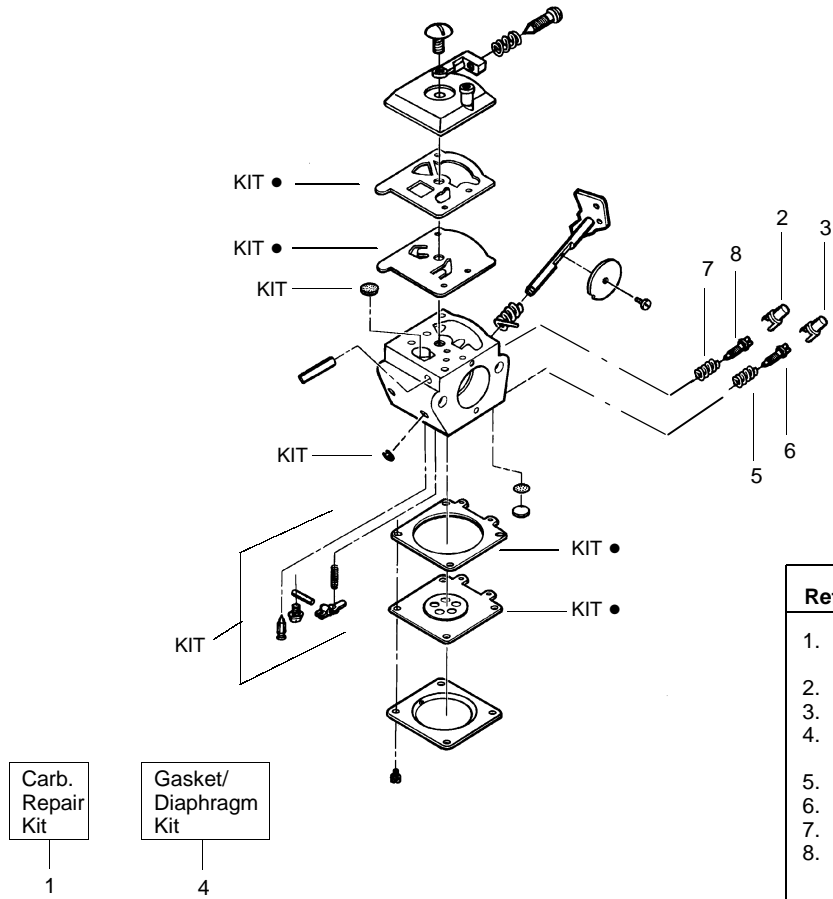

✓ = NEW PART NUMBER FOR THIS IPL

★ = REFER TO THE SERVICE REFERENCE INDICATED FOR MORE INFORMATION. (LOCATED AT END OF IPL)

Carburetor Assembly No. 530069651 - WT298B

Ref.	Part No.	Description
1.	530069829	Carburetor Repair Kit (KIT= Indicates Contents)
2.	530038318	Limiter Cap (High-Red)
3.	530038317	Limiter Cap (Low-Blue)
4.	530069844	Gasket/Diaphragm Kit (●=Indicates Contents)
5.	530035293	Needle Spring-Low Speed
6.	530035433	Needle-Low Speed
7.	530035295	Needle Spring-High Speed
8.	530035388	Needle-High Speed