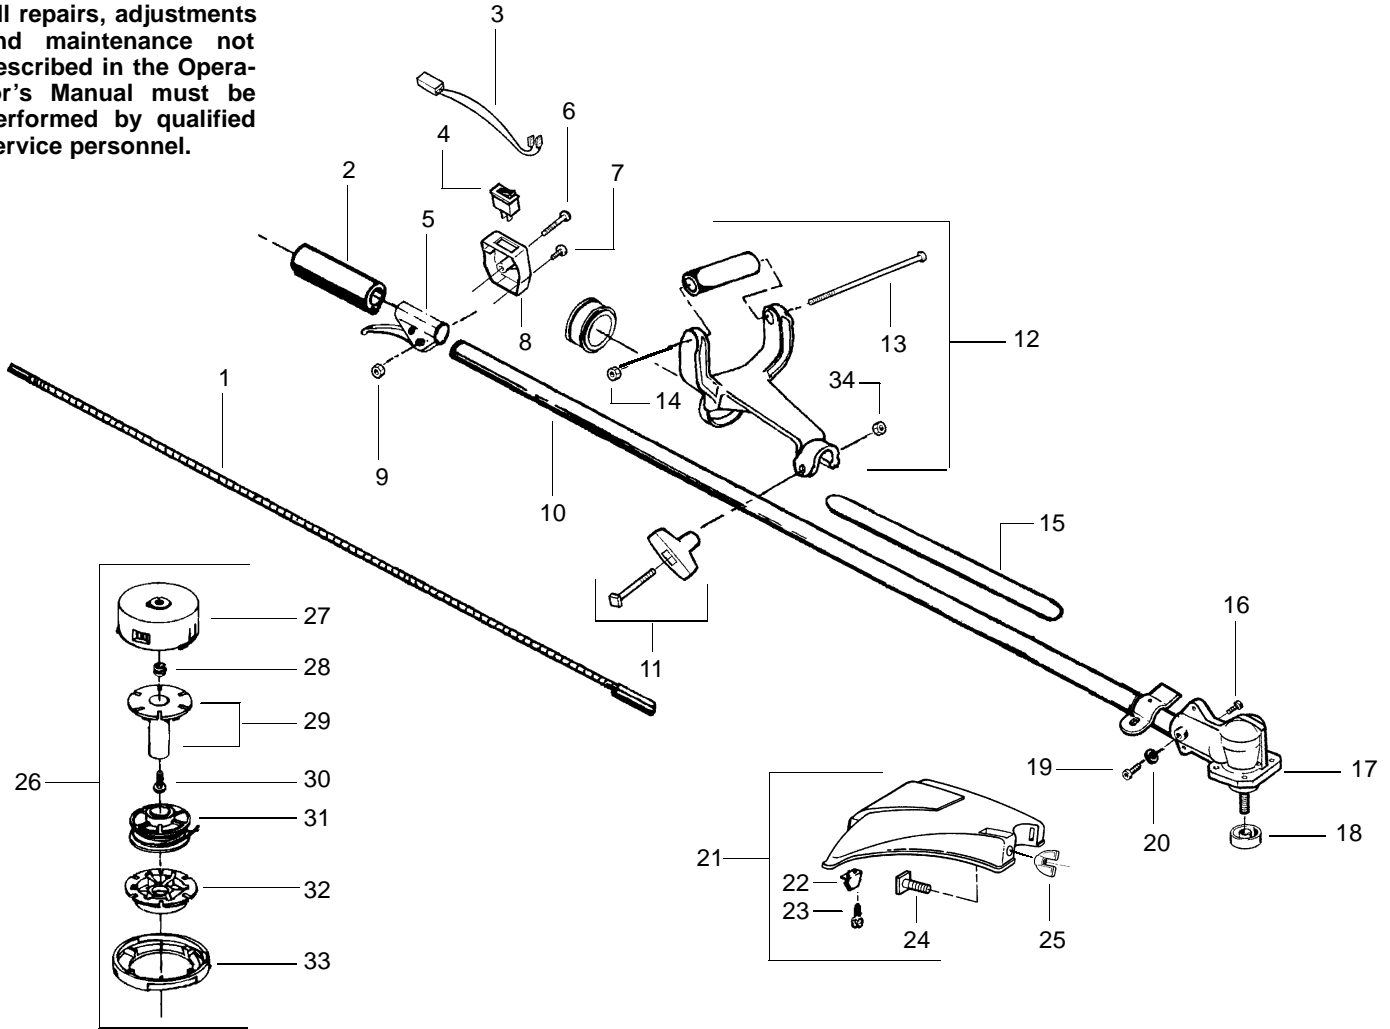

PARTS LIST NO. 530087843		POULAN PRO® PARTS LIST	MODEL(s) 176
DATE 5/31/01	Replaces 530087843 - 1/11/00		NOTE: Illustration may differ from actual model due to design changes

⚠ WARNING
All repairs, adjustments and maintenance not described in the Operator's Manual must be performed by qualified service personnel.

Ref.	Part No.	Description	Ref.	Part No.	Description
1.	530094585	Drive Shaft-52"	21.	530069779	Shield Kit Ass'y. (Incls. 22-25)
2.	530029445	Grip-Drive Shaft	22.	530052285	Line Limiter
3.	530047160	Leadwire Ass'y.	23.	530015805	Screw
4.	530036493	Switch Rocker	24.	530015820	Bolt
5.	530014646	Throttle Hsg. Ass'y.	25.	530401992	Wingnut
6.	530015933	Screw (Long)	26.	952711565	Cutting Head Ass'y. (Incls. 27-33)
7.	530015932	Screw (Short)	27.	530094931	Hub Ass'y.
8.	530036855	Switch Cover	28.	530094956	Spring
9.	530015768	Locknut	29.	530069312	Locking Plate Kit
10.	530071294	Drive Shaft Hsg. Kit	30.	530015542	Screw
11.	530069252	"T" Handle Ass'y.	31.	952711564	Spool w/Line
12.	530010958	Handle Antivibe Ass'y.	32.	530094522	Release Button
13.	530015784	Screw	33.	530094521	Cover
14.	530015785	Nut	34.	530015197	Nut
15.	530055350	Decal Shaft Warning			
16.	530016141	Screw			
17.	530047291	Gearbox Ass'y.			
18.	530095351	Dust Cup			
19.	530016140	Screw			
20.	530001642	Lockwasher			
				Not Shown	
				530088835	Operator Manual

✓ = NEW PART NUMBER FOR THIS IPL

★ = REFER TO THE SERVICE REFERENCE INDICATED FOR MORE INFORMATION. (LOCATED AT END OF IPL)

Carburetor Assembly No. 530069651 - WT298B

Ref.	Part No.	Description
1.	530069829	Carburetor Repair Kit (KIT= Indicates Contents)
2.	530038318	Limiter Cap (High-Red)
3.	530038317	Limiter Cap (Low-Blue)
4.	530069844	Gasket/Diaphragm Kit (●=Indicates Contents)
5.	530035293	Needle Spring-Low Speed
6.	530035433	Needle-Low Speed
7.	530035295	Needle Spring-High Speed
8.	530035388	Needle-High Speed