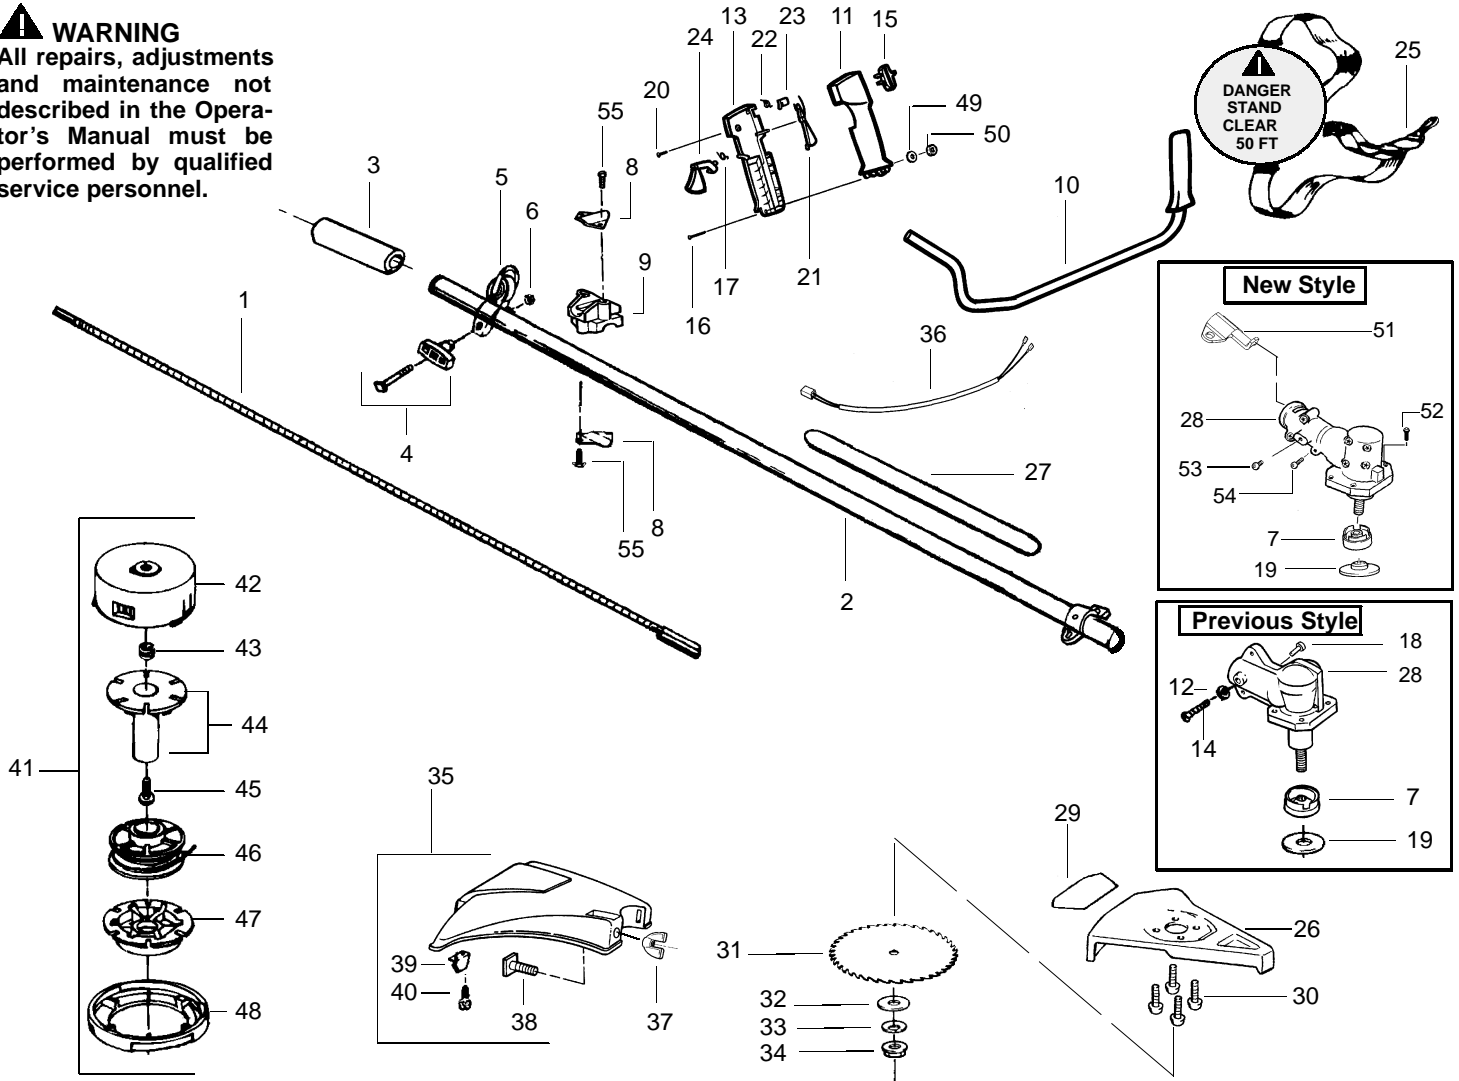

Ref.	Part No.	Description	Ref.	Part No.	Description	Ref.	Part No.	Description
1.	*****	Flex-Shaft-57"	22.	530403152	Spring Throttle Lock	42.	530014194	Hub Ass'y.
2.	*****	Drive Shaft Housing	23.	502209602	Throttle Lock	43.	530094956	Spring
3.	530027706	Pad-Drive Shaft	24.	502199203	Throttle Trigger	44.	530069312	Locking Plate Kit
4.	530069252	"T" Handle Ass'y.	25.	530094417	Shoulder Strap	45.	530015542	Screw
5.	530094686	Clamp Harness Assy.	26.	530069780	Blade Shield Kit	46.	952711564	Spool w/Line
6.	530015197	Nut	27.	530055349	Shaft Warning Decal	47.	530094522	Release Button
7.	*****	Dust Cup	28.	*****	Gear Box Ass'y.	48.	530094521	Cover
8.	530094572	Handlebar Bracket	29.	530049211	Decal Blade Direction	49.	530016285	Washer, Split Lock
9.	530012207	Clamp-Handlebar	30.	530016141	Screw	50.	530016284	Nut
10.	530047139	Handlebar Ass'y.	31.	952701610	Brush Blade	51.	530095812	Bracket-Shield (Type 3)
11.	502208507	Throttle Hsg. Left	32.	530015792	Washer-Flat	52.	530016312	Screw (Type 3)
12.	530015328	Lockwasher-Locator	33.	530015492	Washer-Spring Bevel	53.	530016301	Screw (Type 3)
13.	502208607	Throttle Hsg. Right	34.	530015793	Nut-Flange	54.	530016309	Screw (Type 3)
14.	530016140	Screw-Locator	35.	530069779	Shield Kit Ass'y. (Incls. 37-40)	55.	530015791	Screw
15.	503718201	Rocker Switch						
16.	530015933	Screw	36.	530053255	Wire Harness Ass'y.			
17.	502199301	Trigger Spring	37.	530401992	Wingnut			
18.	530015650	Screw-Pinch Clamp	38.	530015820	Bolt			
19.	*****	Washer-Blade Ret.	39.	530052285	Line Limiter			
20.	503210719	Screw	40.	530015805	Screw			
21.	502199403	Throttle Lockout	41.	952711565	Cutting Head Ass'y. (Incls. 42-48)			
							Not Shown	
							530088777	Operator Manual
							530031098	Hex Wrench (3/16)
							530031159	Hex Wrench (5/32)