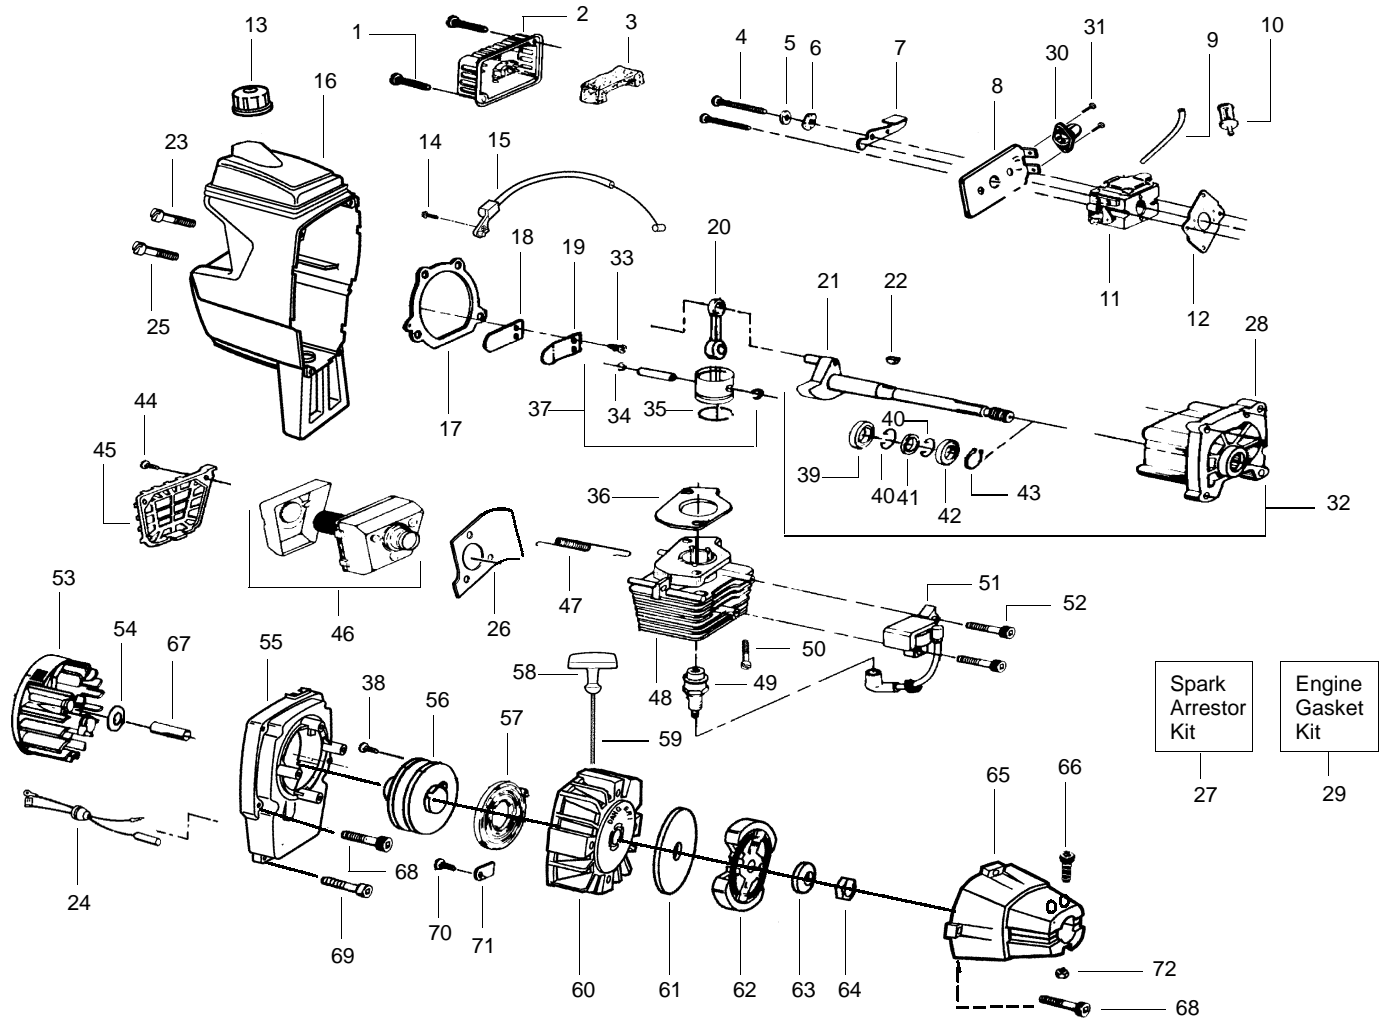

PARTS LIST NO. 530087845		POULAN PRO® PARTS LIST	MODEL(s) 196	
DATE 8/15/02	REPLACES 530087845-7/25/01		NOTE: Illustration may differ from actual model due to design changes	PAGE NO. 2

Ref.	Part No.	Description	Ref.	Part No.	Description	Ref.	Part No.	Description
1.	530015773	Screw	28.	530014016	Crankcase Ass'y. (Incls. 39-42)	52.	530015816	Screw
2.	530027529	Air Filter Cover	29.	530069276	Engine Gasket Kit (Incls. 12, 17 & 36)	53.	530039189	Flywheel Ass'y.
3.	530027530	Air Filter	30.	530038874	Bulb Ass'y.	54.	530016030	Washer
4.	530015849	Screw	31.	530016091	Screw	55.	530027945	Fan Housing
5.	530015852	Choke Spacer	32.	530014015	Crankcase/Crankshaft Ass'y. (Incls. 21, 28 & 39-43)	56.	530069291	Starter Pulley Kit (Incls. 38)
6.	530015254	Washer	33.	530016064	Screw	57.	530027531	Starter Spring
7.	530038103	Choke Shutter	34.	530015162	Piston Pin Retainer	58.	530027569	Starter Handle
8.	530037930	Air Filter Plate	35.	530025875	Piston Ring	59.	530069232	Rope Kit
9.	530069247	Fuel Line Kit	36.	530019178	Gasket-Cylinder	60.	530054189	Pulley Housing Ass'y.
10.	530014362	Fuel Pick-up Ass'y.	37.	530069277	Piston Kit (Incls. 34, 35 & Pin)	61.	530094189	Washer-Clutch
11.	530069651	Carburetor Ass'y. Kit (Incls. Limiter Caps)	38.	530016080	Screw	62.	530069254	Clutch Ass'y. Kit
12.	530019156	Gasket-Carburetor	39.	530032103	Inner Bearing	63.	530015796	Washer-Bevel
13.	530014347	Fuel Cap Ass'y.	40.	530015787	Retaining Ring	64.	530001733	Nut
14.	530015775	Screw	41.	530019158	Crankshaft Seal	65.	530014023	Clutch Housing
15.	530047040	Throttle Cable Ass'y.	42.	530032102	Outer Bearing	66.	530015767	Screw
16.	530047087	Shroud/Tank Ass'y.	43.	530015789	Retaining Ring-C'shaft	67.	530027511	Spacer-Clutch
17.	530019154	Gasket-C'case/Shroud	44.	530015717	Screw	68.	530015770	Screw
18.	530027593	Reed Valve	45.	530027781	Muffler Guard	69.	530015769	Screw
19.	530027594	Reed Stop	46.	530069310	Muffler Kit	70.	530015496	Screw
20.	530010960	Connecting Rod Ass'y.	47.	530036409	Muffler Spring	71.	530027523	Retainer
21.	530010934	Crankshaft Ass'y.	48.	530069628	Cylinder Kit	72.	530015768	Locknut
22.	530015126	Flywheel Key	49.	952030201	Spark Plug (RCJ-8Y)			
23.	530015772	Screw	50.	530001624	Screw			
24.	530047145	Leadwire/Grommet Ass'y.	51.	530039134	Ignition Module			
25.	530015771	Screw						
26.	530053346	Heat Shield/Air Dam						
27.	952701612	Spark Arrestor Kit						

✓ = NEW PART NUMBER FOR THIS IPL

★ = REFER TO THE SERVICE REFERENCE INDICATED FOR MORE INFORMATION. (LOCATED AT END OF IPL)