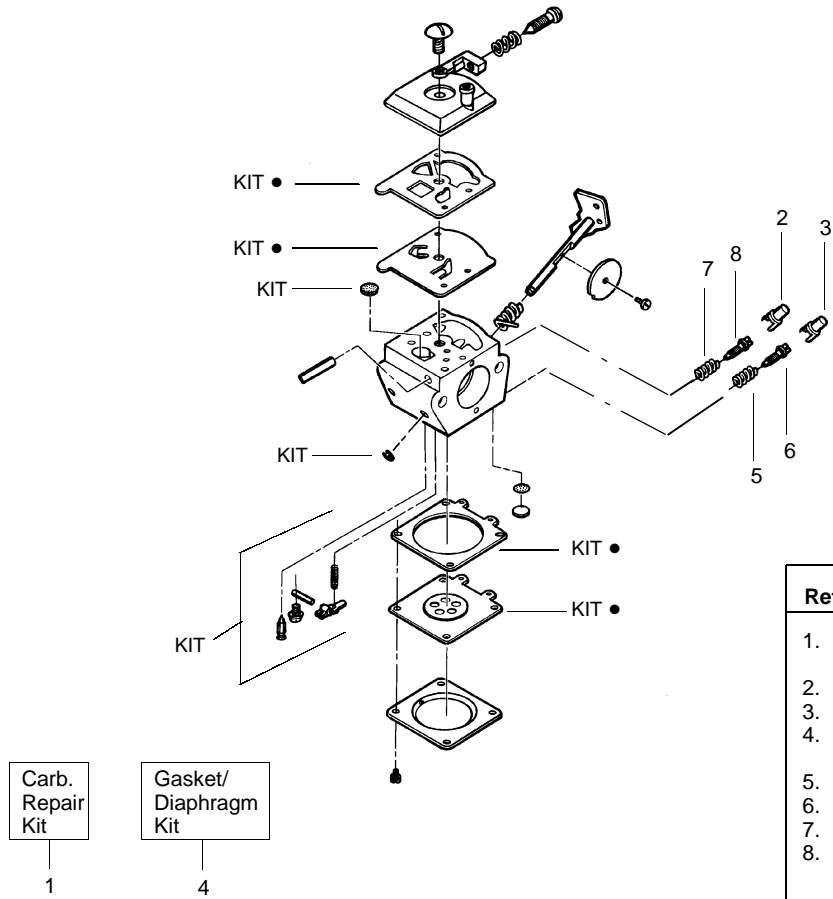

PARTS LIST NO. 530087845		POULAN PRO® PARTS LIST	MODEL(s) 196	
DATE 8/15/02	REPLACES 530087845-7/25/01		NOTE: Illustration may differ from actual model due to design changes	PAGE NO. 3

Carburetor Assembly No. 530069651 - WT298B

Ref.	Part No.	Description
1.	530069829	Carburetor Repair Kit (KIT= Indicates Contents)
2.	530038318	Limiter Cap (High-Red)
3.	530038317	Limiter Cap (Low-Blue)
4.	530069844	Gasket/Diaphragm Kit (●=Indicates Contents)
5.	530035293	Needle Spring-Low Speed
6.	530035433	Needle-Low Speed
7.	530035295	Needle Spring-High Speed
8.	530035388	Needle-High Speed

★★★★★ Service Reference ★★★★★

This unit was built with two different style gearboxes and driveshaft housings. When ordering these parts, please identify the type you have and order accordingly.