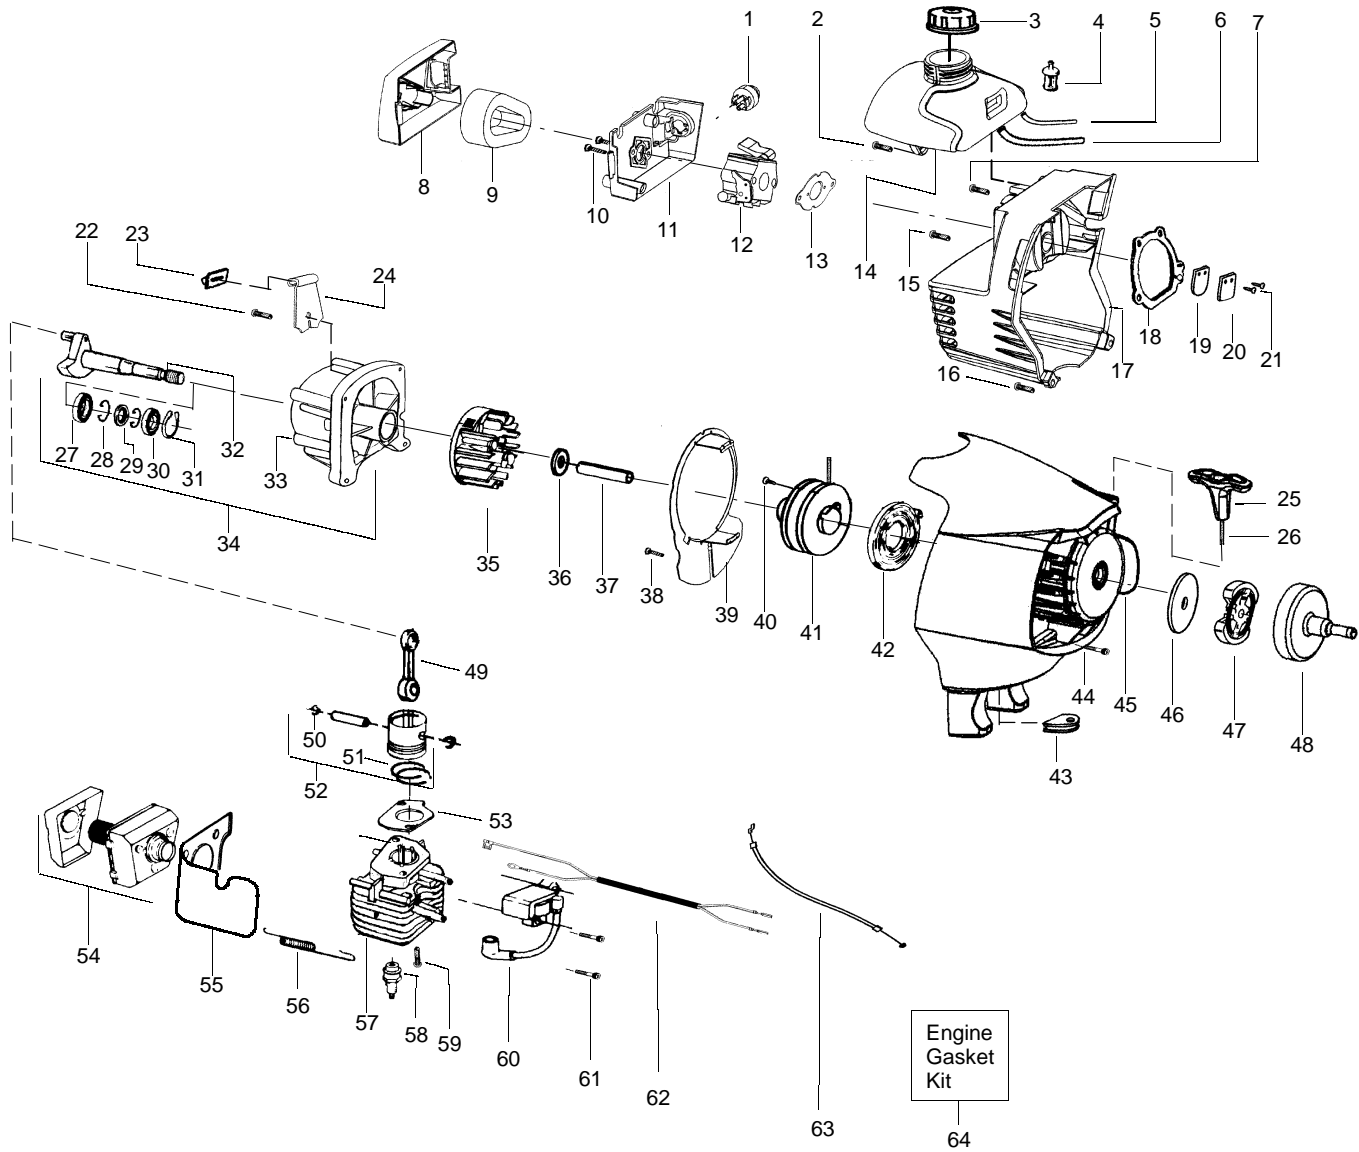

Ref.	Part No.	Description	Ref.	Part No.	Description	Ref.	Part No.	Description
1.	530047721	Bulb-purge	23.	530055492	Isolator-fuel tank	44.	530015810	Screw-F/hsg
2.	530015843	Screw-tank	24.	530054941	Ret.-fuel tank	45.	530055248	Housing-Fan w/eyelet
3.	530049386	Assy-Fuel cap	25.	530054834	Handle-starter	46.	530094189	Washer-Clutch
4.	530095646	Assy-Fuel pick-up	26.	530071325	Kit-Rope	47.	530055122	Assy.-Clutch
5.	530071404	Kit-Fuel line	27.	530032103	Bearing-inner	48.	530028799	Assy-Drum
6.	530069216	Kit-Fuel/Purge line	28.	530015787	Retainer	49.	530010960	Assy-Connecting rod
7.	530015775	Screw	29.	530019158	Seal	50.	530015162	Retainer-piston pin
8.	530054935	Cover-Air box	30.	530032102	Bearing-outer	51.	530025875	Ring-Piston
9.	530054946	Filter-Air	31.	530015789	Retainer-crankshaft	52.	530069277	Kit-Piston
10.	530015849	Screw-carb.	32.	530054948	Assy-crankshaft	53.	530071401	Gasket-Cylinder(kit)
11.	530054934	Air Box	33.	530014016	Assy-crankcase	54.	530069310	Kit-Muffler
12.	530071565	Kit-Carb.(wt619)	34.	530055372	Assy-c'case/c' shaft (incl. 27-31,32,33)	55.	530053346	Heat shield/air dam
13.	530071401	Gasket-Carb.(kit)	35.	530071402	Kit-Flywheel Assy.	56.	530036409	Spring-muffler
14.	530055317	Assy-Fuel tank	36.	530016030	Washer	57.	530069628	Kit-Cylinder
15.	530015771	Screw-crankcase	37.	530055620	Spacer	58.	952030249	Spark plug (RCJ-6Y)
16.	530015952	Screw-shrd to f/hsg.	38.	530015775	Screw-baffle	59.	530001624	Bolt-Cylinder
17.	530056044	Shroud	39.	530056864	Plate-baffle	60.	530039217	Module-Ignition
18.	530071401	Gasket-shd/c'case(kit)	40.	530016326	Screw-rope	61.	530016357	Screw-module
19.	530027593	Valve-reed	41.	530071399	Kit-pulley (incl. #40)	62.	530057238	Assy-Rear wire
20.	530054596	Stop-reed	42.	530042086	Spring-starter	63.	530054942	Assy-Throttle Cable
21.	530016064	Screw-reed valve	43.	530019182	Grommet	64.	530071401	Kit-Gasket
22.	530015875	Screw-tank retainer						

✓ = NEW PART NUMBER FOR THIS IPL

* = REFER TO THE SERVICE REFERENCE INDICATED FOR MORE INFORMATION. (LOCATED AT END OF IPL)