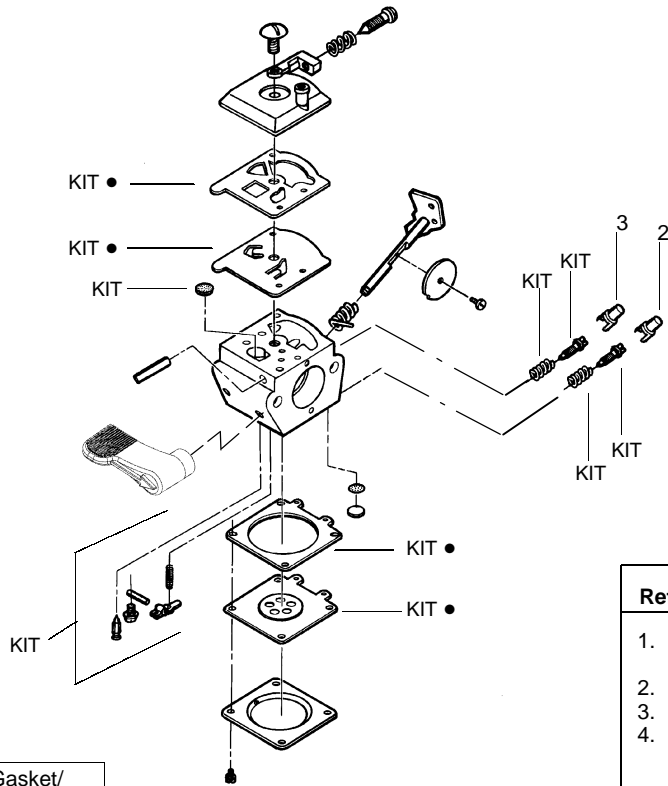

Kit - Carburetor Assembly No. 530071565 - WT619

Carb.
Repair
Kit

1

Gasket/
Diaphragm
Kit

4

Ref.	Part No.	Description
1.	530069824	Carburetor Repair Kit (KIT= Indicates Contents)
2.	530038478	Limiter Cap -low (tan)
3.	530038479	Limiter Cap -high (brown)
4.	530069844	Gasket/Diaphragm Kit (●=Indicates Contents)