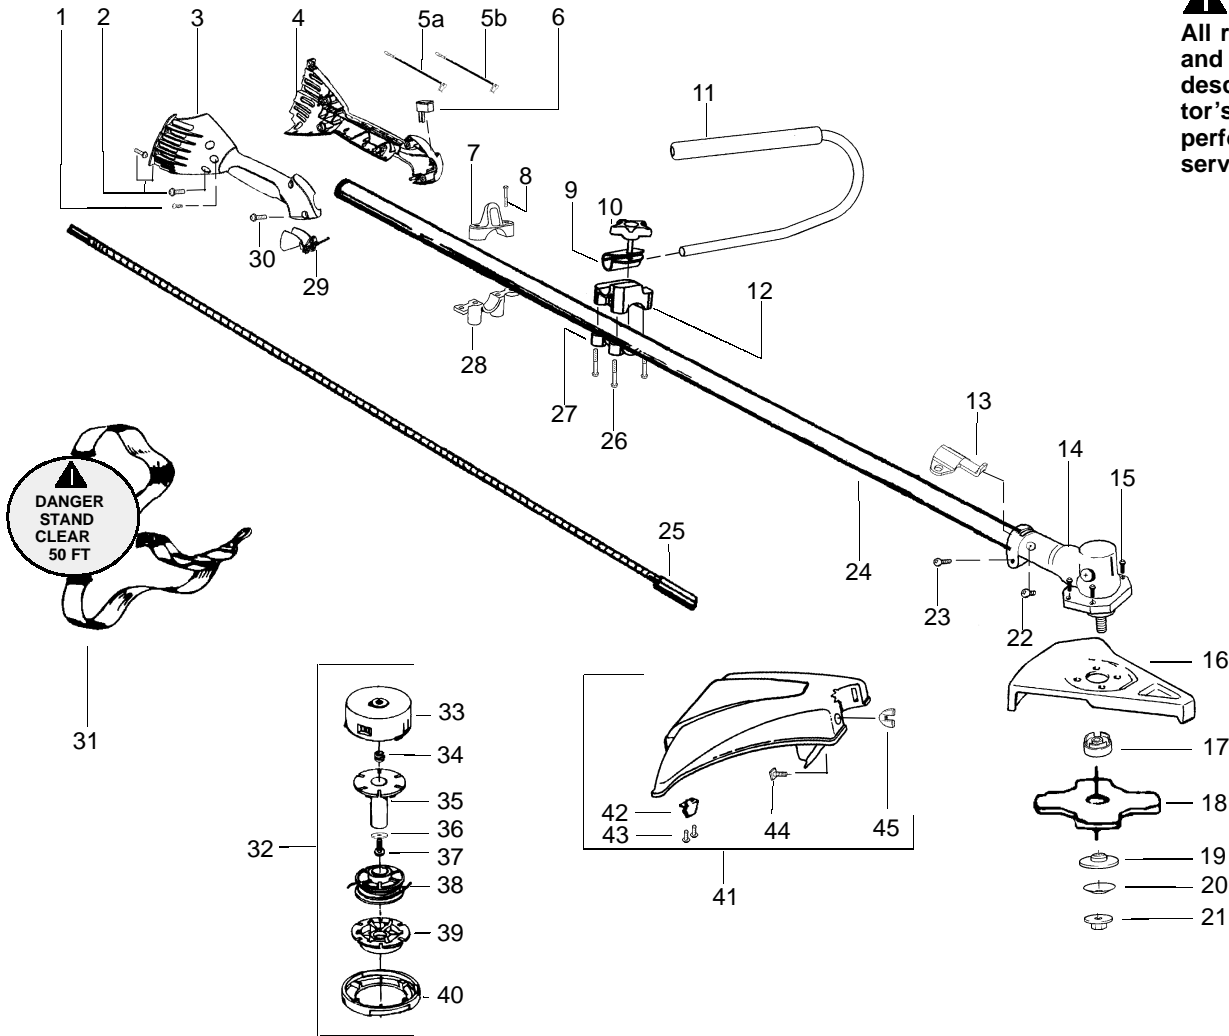

PARTS LIST NO. 530086193		<b>Poulan PRO<sup>®</sup></b> PARTS LIST	MODEL(s) 331
DATE 01/06/03	Replaces 86193 - 8/12/02		<b>Note:</b> Illustration may differ from actual model due to design changes

**⚠ WARNING**  
All repairs, adjustments and maintenance not described in the Operator's Manual must be performed by qualified service personnel.

Ref.	Part No.	Description	Ref.	Part No.	Description	Ref.	Part No.	Description
1.	530015805	Screw-alignment	20.	530016240	Washer-Belleville	39.	530094522	Button-Release
2.	530015886	Screw-10-24	21.	530015793	Nut-Flange	40.	530094521	Cover
3.	530054837	Throttle hsg-right	22.	530016371	Screw	41.	530069779	Kit-Shield Assy. (incl. 42-45)
4.	530071553	Kit-Left Throttle hsg.	23.	530016014	Screw	42.	530052285	Limiters-Line
5.	----	Assy-Wire	24.	530055373	Assy.-Driveshaft	43.	530015805	Screw
	530054943	(A)Assy-Front Wire	25.	530095938	Shaft-Flex Drive	44.	530015820	Bolt
	530055724	(B)Assy-Front Wire(Upper)	26.	530015770	Screw	45.	530016118	Wingnut
6.	530071356	Kit-Switch	27.	530071684	Kit-Clamp-Tube (incl.#26)			
7.	530055392	Clamp-Harness(upper)	28.	530055394	Clamp-Harness (lower)			
8.	530015770	Screw	29.	530054940	Lever-Throttle			
9.	530095970	Kit-Handlebar	30.	530015886	Screw			
10.	530016336	Knob	31.	530094417	Shoulder Strap			
11.	530071394	Assy.-Handlebar (incl. grip, cap, decal)	32.	952711583	Accy.-Head TNG 2 (incl. 33-40)			
12.	530095971	Base-Clamp	33.	530094931	Assy.-Hub/Arbor			
13.	530095812	Bracket-Shield	34.	530094956	Spring	Not Shown		
14.	530071585	Kit-Gearbox	35.	530069312	Kit-Locking Plate			
15.	530016312	Screw	36.	530015123	Washer		530163113	Operator Manual
16.	530071383	Kit-Metal Shield	37.	530015810	Screw		530055349	Decal-Shaft Warning
17.	530095815	Dust cup	38.	952711582	Accy.-Spool TNG 2		530056415	Decal-Start. Inst.
18.	952711584	Accy.-Weed Blade						
19.	530095816	Washer						