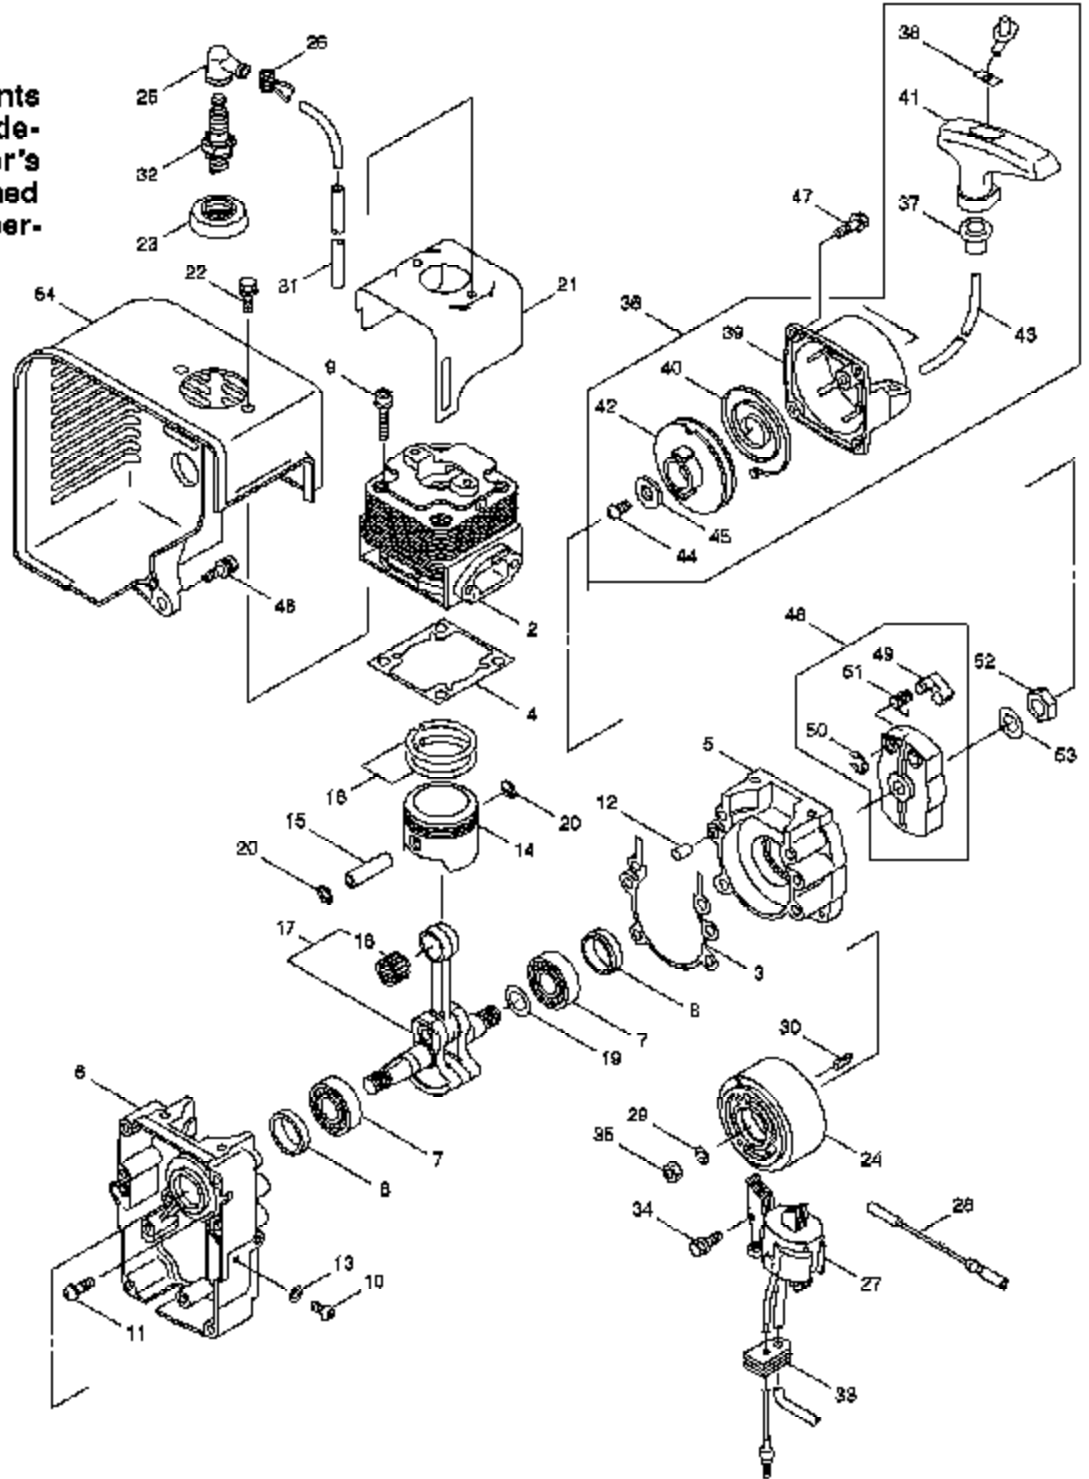

⚠ WARNING

All repairs, adjustments and maintenance not described in the Operator's Manual must be performed by qualified service personnel.

Ref #	Part Number	Qty	Description
2	110052133		Cylinder
3	110092521		Gasket
4	110602350		Gasket
5	140022239		Crankcase
6	140022240		Crankcase
7	920452005		Bearing
8	920492076		Oil Seal
9	530058381		Bolt
10	214b0608		Screw
11	223b0630		Screw
12	551a0610		Dowel Pin
13	751q0600		Gasket
14	130012121	BP400 Gas Blower	Piston
15	130022065	Engine Assembly	Piston Pin
16	530094023		Piston Ring Set
17	530058389		Crankshaft Assy. (Incl. #18)
18	530094027		Needle Bearing
19			Shim
	920252134		Shim 0.10mm
	920252135		Shim 0.20mm
	530094030		Shim 0.40mm
	530058394		Shim 0.60mm
20	920332058		Snap Ring
21	490892298		Shroud-Heat Shield
22	530058397		Bolt
23	490062051		Boot
24	530058399		Flywheel
25	530094085		Spark Plug Cap
26	530094086		Terminal
27	530089445		Ignition Coil Assy.
28	260112321		Leadwire
29	920222147		Washer
30	920382078		Key
31	920592233		Tube
32	530058407		Spark Plug
33	920712077		Grommet
34	530094080		Bolt
35	314r1000		Nut
36	490882380		Assy-Recoil Starter
37	130702064		Rope Guide
38	131692386		Plate
39	320992210		Recoil Starter Case
40	530058415		Recoil Spring
41	530058416		Grip
42	591012085		Pulley
43	591062117		Rope
44	920092218		Screw
45	922002019		Washer
46	920092285		Screw
47	530058422		Screw
48	490802155		Starter Pulley
49	131652070		Pawl
50	920332010		Snap Ring
51	921442046		Return Spring
52	315b0800		Nut
53	410b0800		Washer