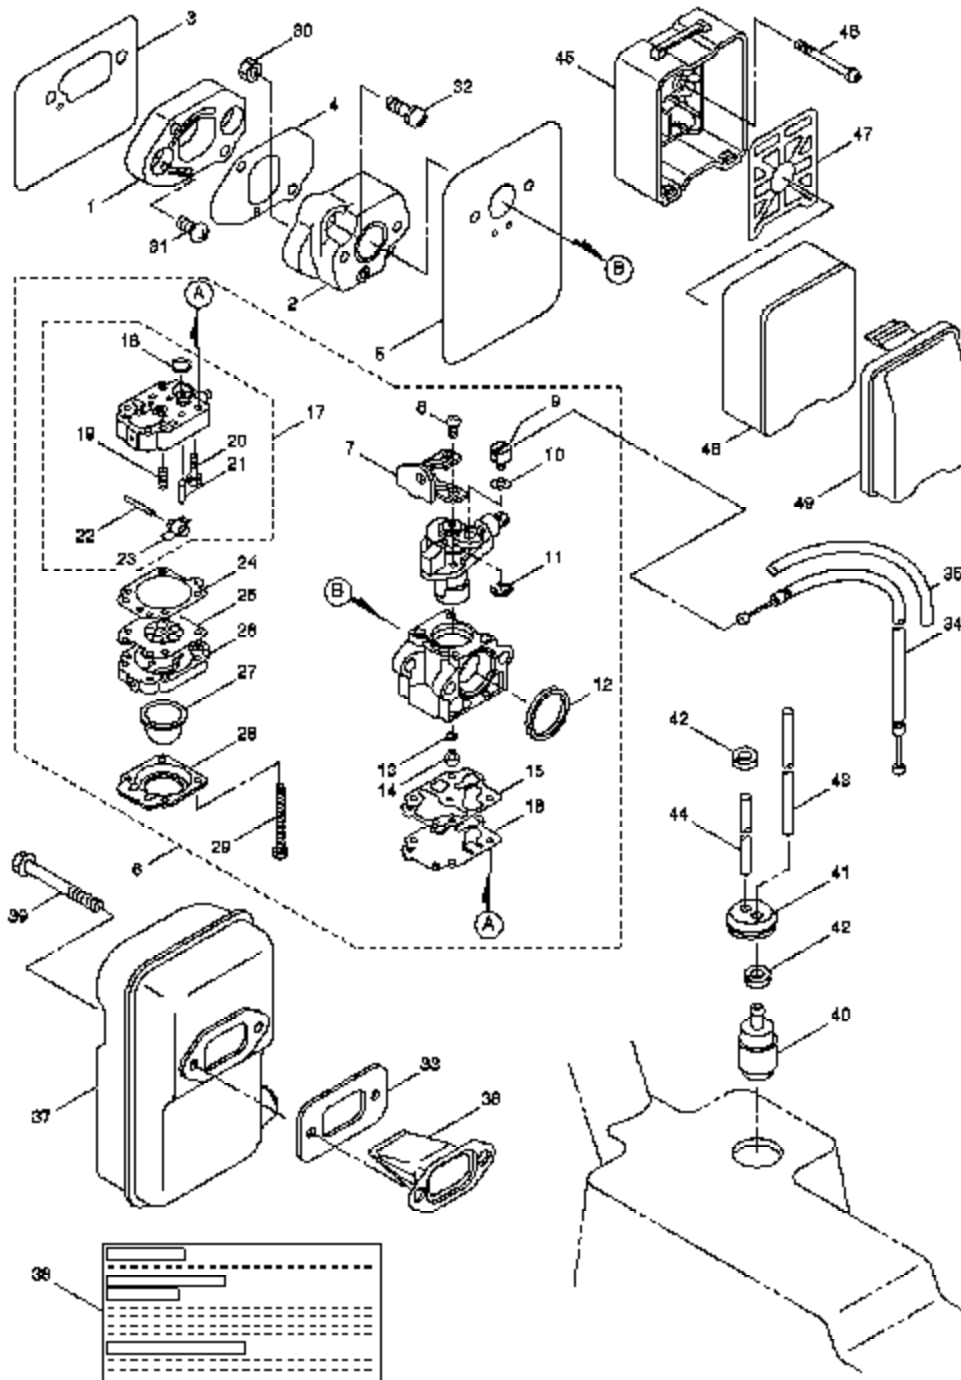

⚠ WARNING

All repairs, adjustments and maintenance not described in the Operator's Manual must be performed by qualified service personnel.

Ref #	Part Number	Qty	Description
1	530058431		Adapter
2	530058432		Insulator
3	530058433		Gasket
4	530058434		Gasket
5	530058435		Gasket
6	530058436		Carburetor walbro (wyk106-108)
7	530058437		Bracket
8	530058438		Screw
9	530058439		Arm
10	530058440		Washer
11	530058441		Snap Ring
12	530058442		Packing
13	920552147	BP400 Gas Blower	O-Ring
14	530058444	Carburetor Assembly	Main Jet
15	530058445		Gasket
16	530058446		Diaphragm
17	530058447		Body Assy.
18	140432051		Filter
19	530058449		Spring
20	530058450		Screw
21	160302078		Float Valve
22	920432094		Pin
23	530058453		Lever
24	530058454		Gasket
25	530058455		Diaphragm
26	530058456		Body
27	530058457		Priming Pump
28	530058458		Primer Pump Cover
29	530058459		Screw
30	920152097		Nut
31	530058461		Screw
32	233b0520		Screw
33	110092873		Muffler Gasket
34	530058464		Throttle Cable
35	530058465		Vinyl Pipe
36	180772093		Spark Arrester
37	490702577		Muffler Comp.
38	530058468		Label-fuel mix inst.
39	921502180		Bolt
40	530058470		Fuel Filter
41	530058471		Fuel Tank Grommet
42	530058472		Clamp-Fuel Filter
43	530058473		Tube
44	530058474		Tube
45	530058475		Air filter case Assy.
46	530058476		Screw
47	530058477		Air Filter Plate
48	530058478		Air Filter Element
49	530058479		Air Filter Cap