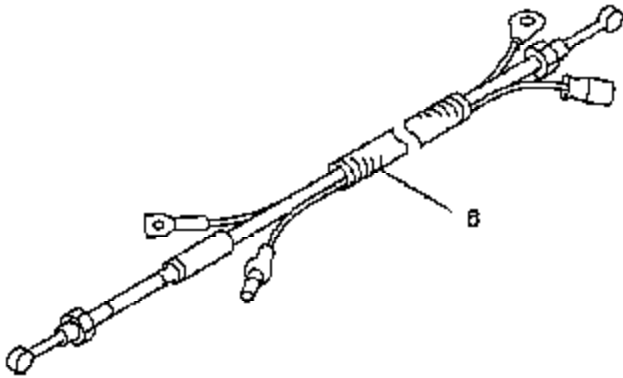

⚠ WARNING

All repairs, adjustments and maintenance not described in the Operator's Manual must be performed by qualified service personnel.

Ref #	Part Number	Qty	Description
1	530058490		Throttle lever Assy.
2	530058506		Switch
3	530058502		Flange
4	530058503		Knob Bolt
5	530071389		Kit - Plate
6	530058511		Assy. - Throttle Cable

BP400 Gas Blower Page 11 of 11
Throttle Lever Assembly