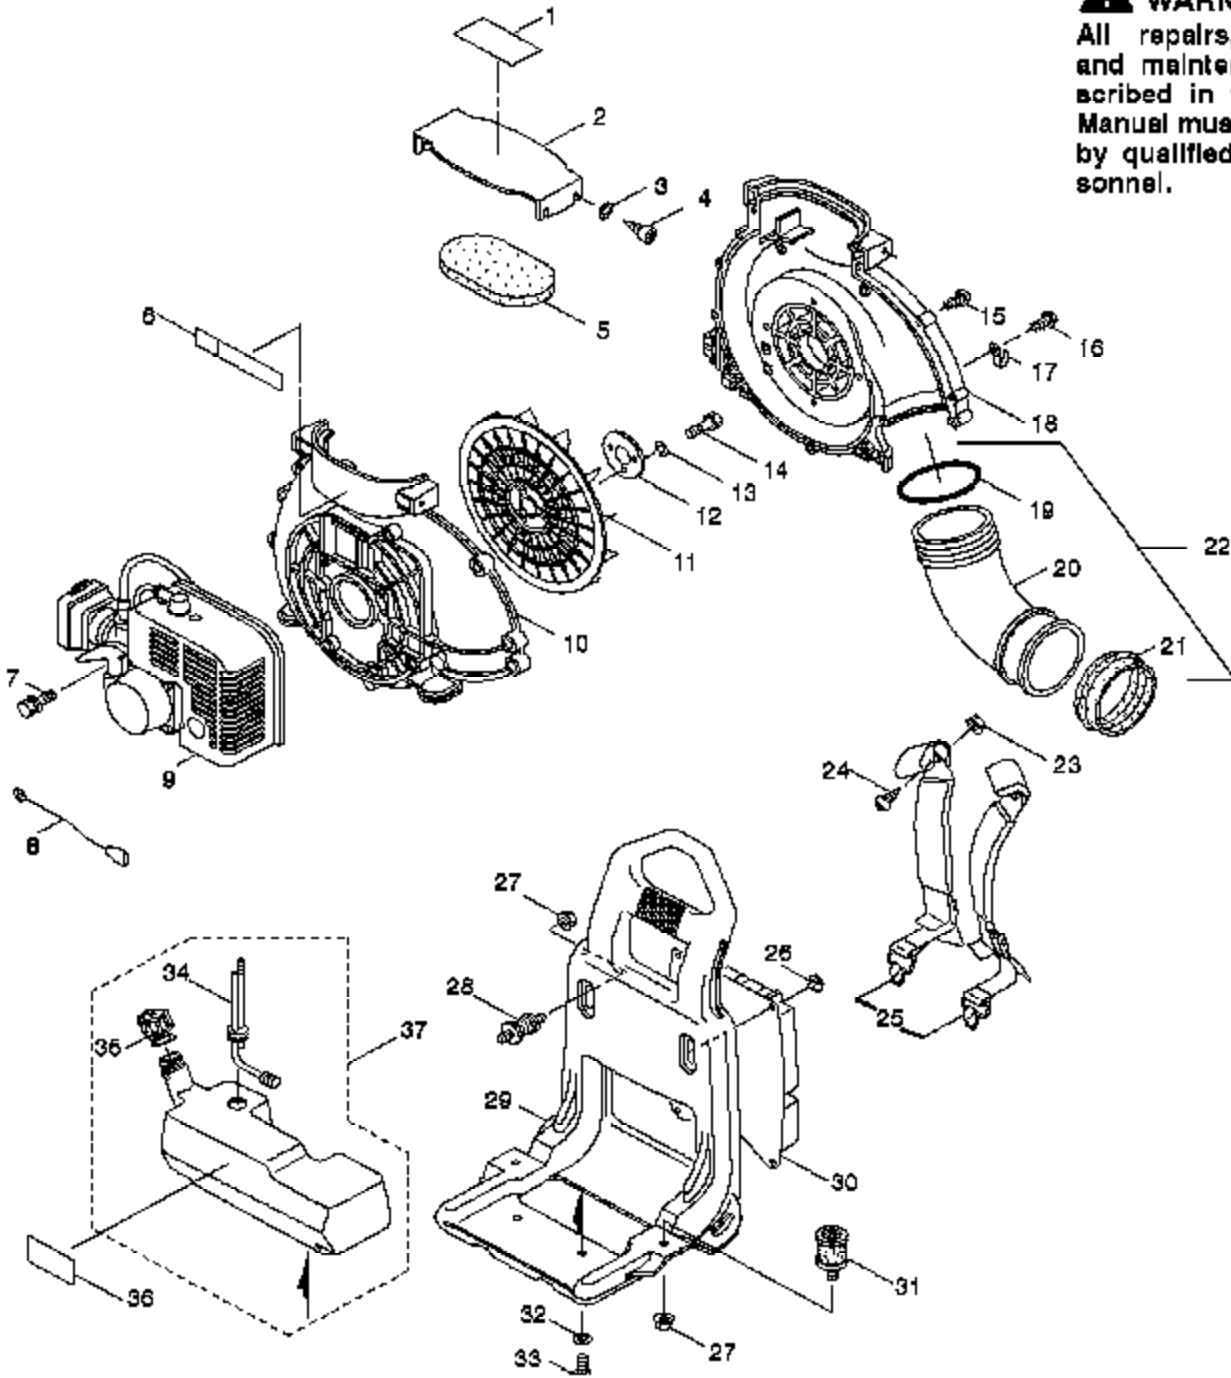

⚠ WARNING

All repairs, adjustments and maintenance not described in the Operator's Manual must be performed by qualified service personnel.

Ref #	Part Number	Qty	Description
1	530058481		Tube - Flex
2	530058482		Tube - Base
3	530058483		Tube - Middle
4	530058484		Nozzle
5	530058485		Clamp - Wire Lg.
6	530058486		Clamp - Wire Sm.
7	530058487		Scrench
8	530088812		Manual

BP400 Gas Blower Page 2 of 11
Attachments

⚠ WARNING

All repairs, adjustments and maintenance not described in the Operator's Manual must be performed by qualified service personnel.

Ref #	Part Number	Qty	Description
1	530058370		Label - Model/Inst. (Not a serviceable part)
2	530058351		Cover
3	530058352		Washer - Cover screw
4	530058353		Screw - Cover
5	530058350		Packing
6	530058371		Label - Warning (Not a serviceable part)
7	530058337		Bolt
8	530058338		Ground Wire
9	530058336		Shroud
10	530058339		Fan Housing - Rear
11	530058341		Impeller
12	530058342		Plate - Impeller
13	530058343		Washer - Spring
14	530058344		Bolt
15	530058346		Screw - Fan Housing
16	530058354		Screw - Clamp
17	530058345		Clamp
18	530058340		Fan Housing-Front
19	530058347		O-Ring (large)
20	530058348		Tube - Blower Outlet
21	530058349		Joint - Rubber
22	530071388		Kit-Tube & O-Ring (Incl. 19,20,21)
23	530058358		Nut
24	530058357		Bolt
25	530058356		Assy. - Shoulder Strap
26	530058363		Fastener - Pad
27	530058360		Nut
28	530058359		Isolator - Top
29	530058355		Frame
30	530058362		Pad - Cushion
31	530058361		Isolator - Bottom
32	530058368		Washer
33	530058369		Screw
34	530058367		Fuel Filter Assy.
35	530058366		Fuel Cap Assy.
36	530058372		Label-Fuel (Caution) (Not a serviceable part)
37	530058364		Fuel Tank Assy. (Incl. 32,33,34 & 39)