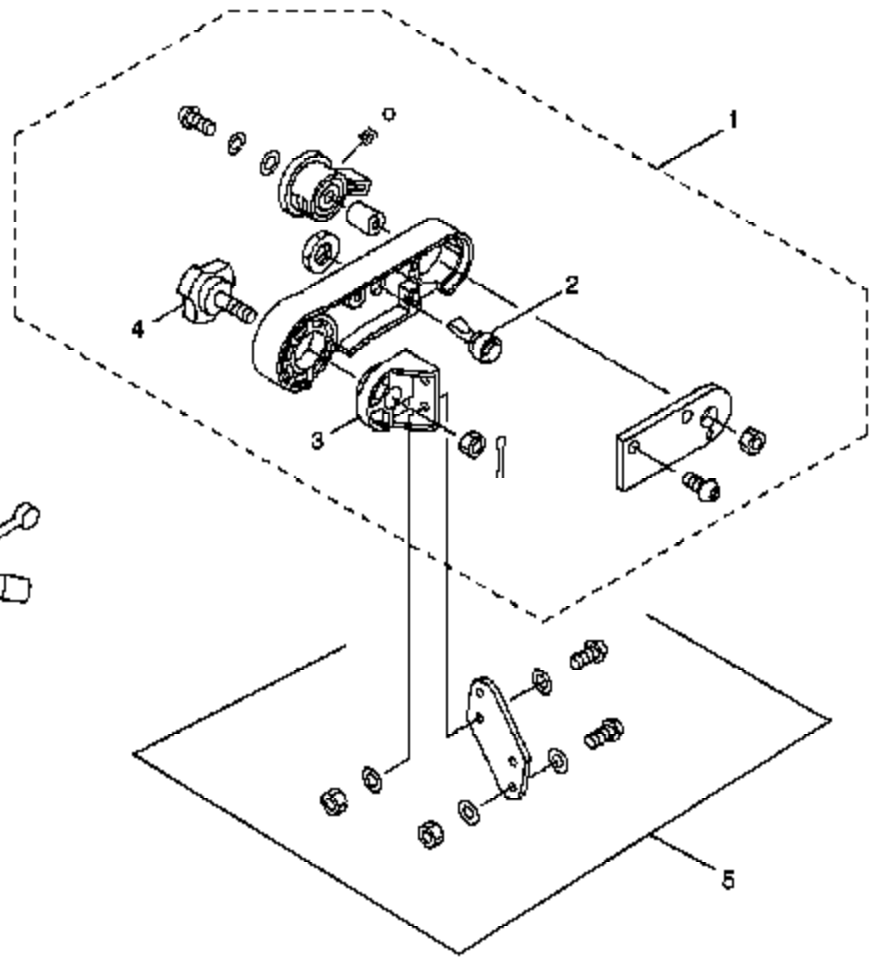

⚠ WARNING

All repairs, adjustments and maintenance not described in the Operator's Manual must be performed by qualified service personnel.

Ref #	Part Number	Qty	Description
1	530058490		Throttle lever Assy.
2	530058506		Switch
3	530058502		Flange
4	530058503		Knob Bolt
5	530071389		Kit - Plate
6	530058511		Assy. - Throttle Cable

BP400 Gas Blower Page 11 of 11
Throttle Lever Assembly