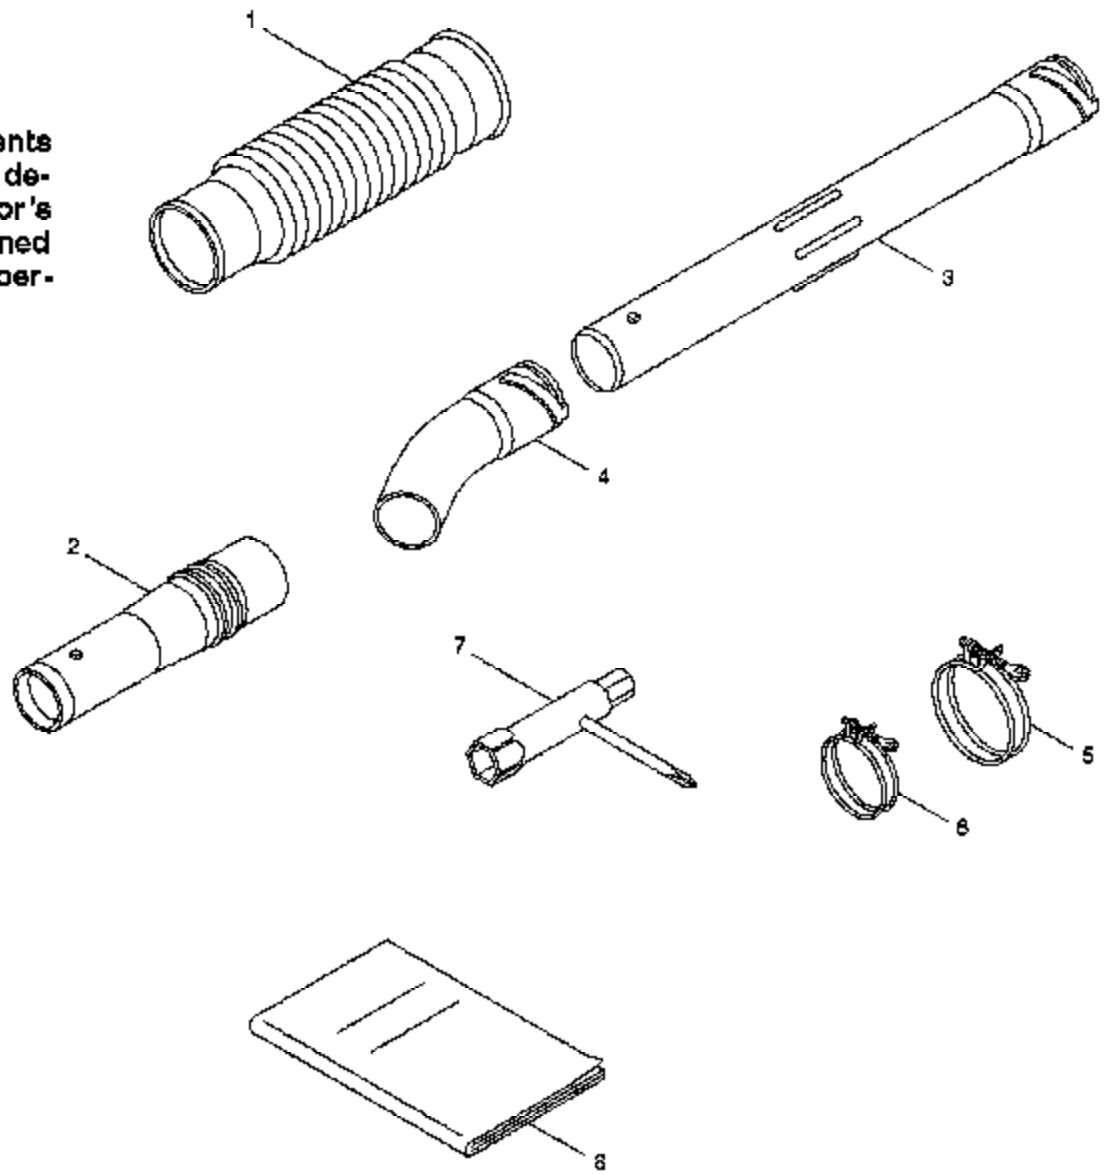

⚠ WARNING

All repairs, adjustments and maintenance not described in the Operator's Manual must be performed by qualified service personnel.

Ref #	Part Number	Qty	Description
1	530058481		Tube - Flex
2	530058482		Tube - Base
3	530058483		Tube - Middle
4	530058484		Nozzle
5	530058485		Clamp - Wire Lg.
6	530058486		Clamp - Wire Sm.
7	530058487		Scrench
8	530088812		Manual

BP400 Gas Blower Page 2 of 11
Attachments

⚠ WARNING

All repairs, adjustments and maintenance not described in the Operator's Manual must be performed by qualified service personnel.

Ref #	Part Number	Qty	Description
1	530058370		Label - Model/Inst. (Not a serviceable part)
2	530058351		Cover
3	530058352		Washer - Cover screw
4	530058353		Screw - Cover
5	530058350		Packing
6	530058371		Label - Warning (Not a serviceable part)
7	530058337		Bolt
8	530058338		Ground Wire
9	530058336		Shroud
10	530058339		Fan Housing - Rear
11	530058341		Impeller
12	530058342		Plate - Impeller
13	530058343		Washer - Spring
14	530058344		Bolt
15	530058346		Screw - Fan Housing
16	530058354		Screw - Clamp
17	530058345		Clamp
18	530058340		Fan Housing-Front
19	530058347		O-Ring (large)
20	530058348		Tube - Blower Outlet
21	530058349		Joint - Rubber
22	530071388		Kit-Tube & O-Ring (Incl. 19,20,21)
23	530058358		Nut
24	530058357		Bolt
25	530058356		Assy. - Shoulder Strap
26	530058363		Fastener - Pad
27	530058360		Nut
28	530058359		Isolator - Top
29	530058355		Frame
30	530058362		Pad - Cushion
31	530058361		Isolator - Bottom
32	530058368		Washer
33	530058369		Screw
34	530058367		Fuel Filter Assy.
35	530058366		Fuel Cap Assy.
36	530058372		Label-Fuel (Caution) (Not a serviceable part)
37	530058364		Fuel Tank Assy. (Incl. 32,33,34 & 39)