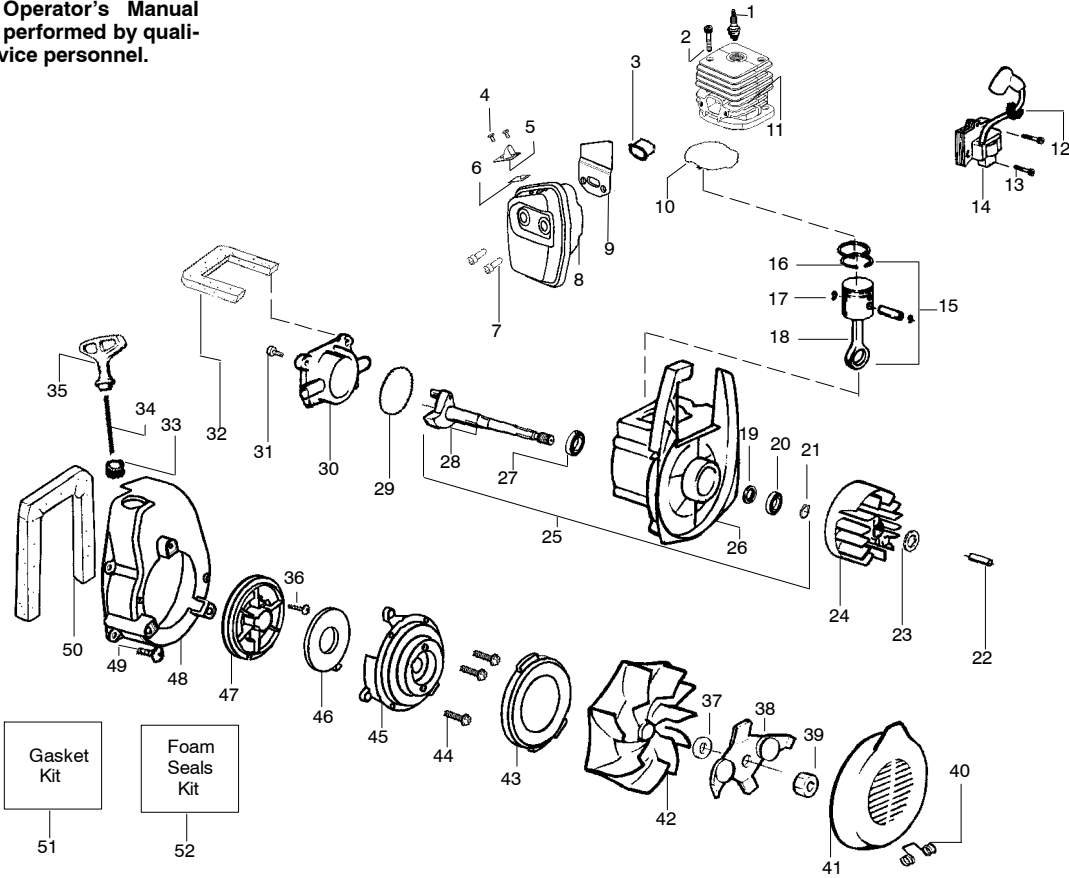

Ref.	Part No.	Description	Ref.	Part No.	Description	Ref.	Part No.	Description
1.	952030164	Spark Plug (RCJ-6Y)	20.	530055728	Bearing-Outer	39.	530626605	Nut
2.	530015953	Screw	21.	530015941	Retainer Ring-C'haft	40.	530402043	Spring-Return Cover
3.	530055191	Insulator-Heat	22.	530016190	Spacer-Flywheel	41.	530049313	Door-Inlet
4.	530055240	Screw	23.	530015149	Washer	42.	530069817	Kit-Impeller Assy
5.	530055241	Deflector-Muffler	24.	530039209	Assy-Flywheel	43.	530055106	Seal-Ring
6.	530071461	Kit-Spark Screen(incl. #4)	25.	530071456	Assy-Crankcase/Crank shaft (incl. 21,26,28)	44.	530016349	Screw
7.	530016341	Screw-Muffler-Internal	26.	530012440	Assy-Crankcase (Incl. 19,20,27)	45.	530055101	Housing-Pulley
8.	530071499	Kit-Muffler (incl. 4-6,7,9)	27.	530032125	Bearing-Inner	46.	530042086	Spring-Starter
9.	530071458	Gasket-Baffle (kit)	28.	530012452	Assy-Crankshaft	47.	530071466	Kit-Starter Pulley
10.	530071458	Gasket-Cylinder (kit)	29.	530071458	O-ring-C/case (kit)	48.	530055102	Housing-Fan
11.	530071468	Kit-Cylinder	30.	530012443	Cover-Crankcase	49.	530015810	Screw
12.	530019182	Grommet-Ign. Module	31.	530015810	Screw	50.	530071459	Foam-365mm (kit)
13.	530016357	Screw-Ignition Module	32.	530071459	Foam-219mm (kit)	51.	530071458	Kit-Gasket (includes #9,10,29, adaptor gas ket, & carb. gasket)
14.	530035505	Module-Ignition	33.	530029182	Eyelet-Flange	52.	530071459	Kit-Foam Seals (includes #32,50, air dam & Fuel line grommet)
15.	530071372	Kit-Piston (Incl. 16 & 17)	34.	530071467	Kit-Rope			
16.	530012472	Ring-Piston	35.	530049488	Handle-Starter			
17.	530015162	Retainer-Piston Pin	36.	530016326	Screw-Rope			
18.	530069945	Assy-Connecting Rod	37.	530016240	Washer-Belleville			
19.	530019264	Seal-Crankcase	38.	530095461	Assy-Mulch Blade			