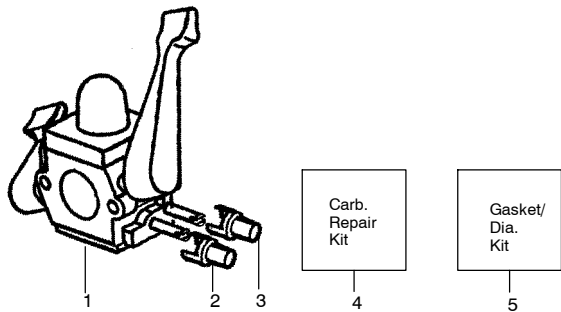

✓ = NEW PART NUMBER FOR THIS IPL ★ = REFER TO THE SERVICE REFERENCE INDICATED FOR MORE INFORMATION. (LOCATED AT END OF IPL)

TYPE 1 ONLY

Carburetor Assembly Part # 530069924 - (WA-229)

Key No.	Part No.	Description
1	530038403	Limiter Cap
2	530069842	Carburetor Repair Kit
3	530069845	Gasket/Diaphragm Kit

TYPE 2,3 ONLY

Carburetor Assembly Part # 530071465 - (C1Q-W11)

Ref.	Part No.	Description
1.	530071465	Assy-Carb. Zama (C1Q-W11)
2.	530038479	Cap-Limiter (high) brown
3.	530038478	Cap-Limiter (low) tan
4.	530071475	Kit-Carb. Repair
5.	530071489	Kit-Carb. Gasket (Zama)