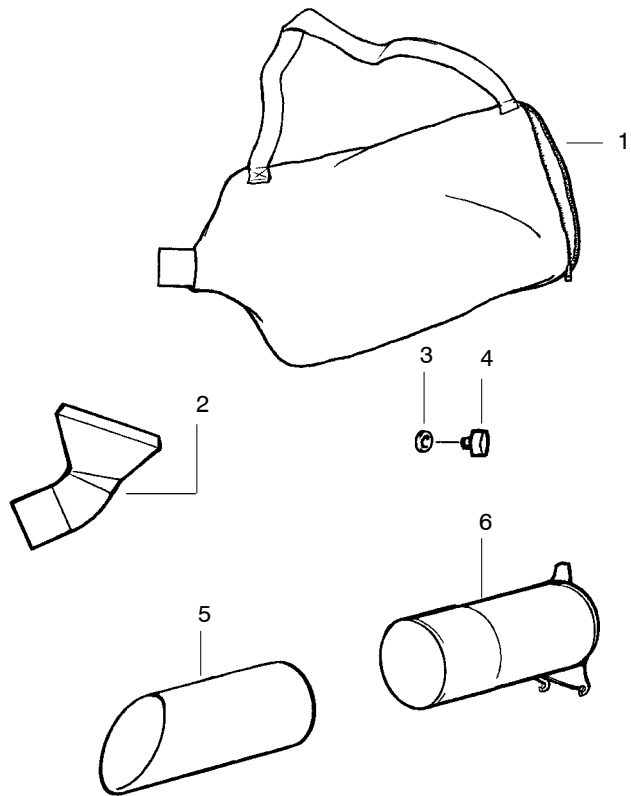

✓ = NEW PART NUMBER FOR THIS IPL ★ = REFER TO THE SERVICE REFERENCE INDICATED FOR MORE INFORMATION. (LOCATED AT END OF IPL)

TYPE 1 ONLY

Carburetor Assembly Part # 530069924 - (WA-229)

Key No.	Part No.	Description
1	530038403	Limiter Cap
2	530069842	Carburetor Repair Kit
3	530069845	Gasket/Diaphragm Kit

TYPE 2,3 ONLY

Carburetor Assembly Part # 530071465 - (C1Q-W11)

Ref.	Part No.	Description
1.	530071465	Assy-Carb. Zama (C1Q-W11)
2.	530038479	Cap-Limiter (high) brown
3.	530038478	Cap-Limiter (low) tan
4.	530071475	Kit-Carb. Repair
5.	530071489	Kit-Carb. Gasket (Zama)

TYPE 1,2,3

Vacuum Tube Ass'y.

Ref.	Part No.	Description
1.	530095564	Assy-Vac. Bag w/strap
2.	530095470	Tube-Elbow Vac
3.	530049686	Retainer-Vac Tube Knob
4.	530016322	Knob
5.	530094476	Tube-Lower Vac
6. ✓	*****	Tube-Upper Vac