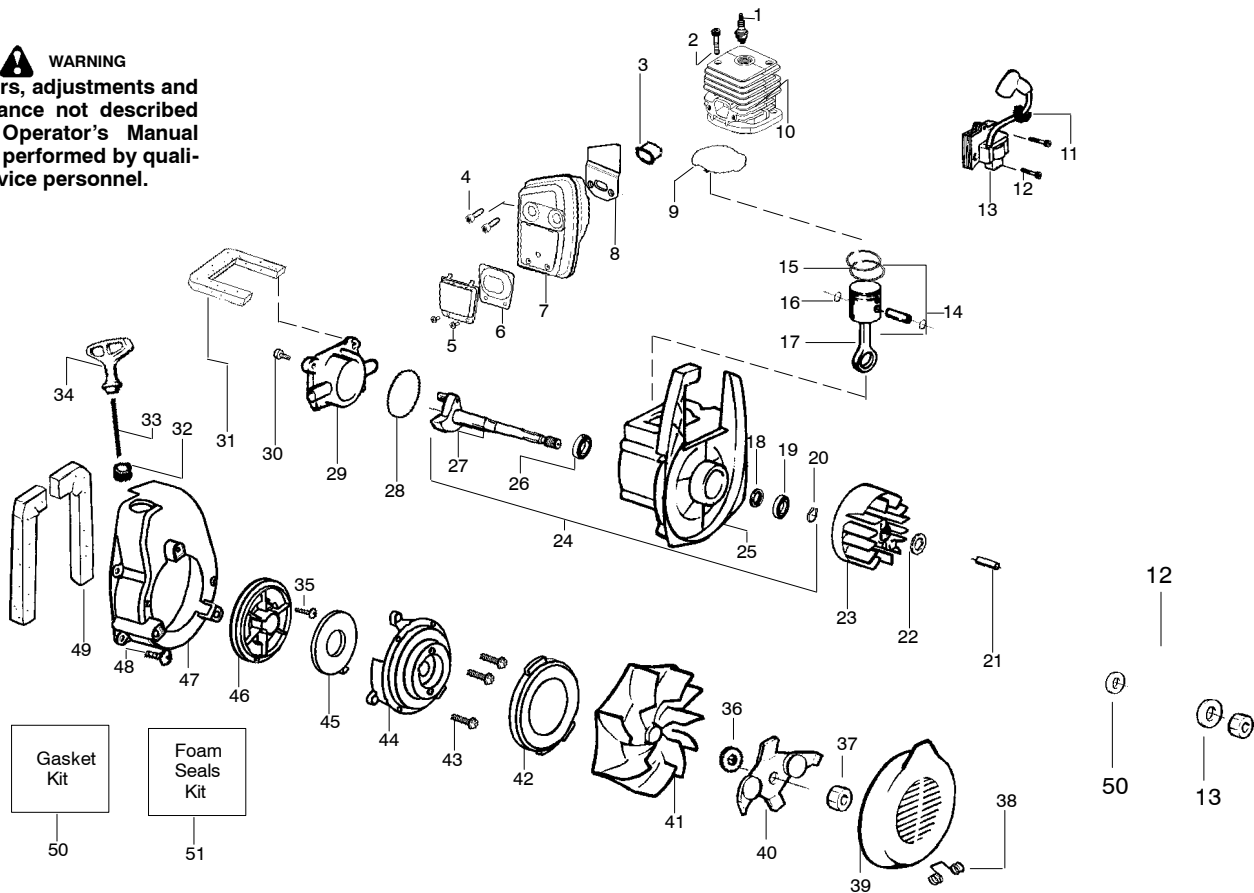

TYPE 3

WARNING
All repairs, adjustments and maintenance not described in the Operator's Manual must be performed by qualified service personnel.

Ref.	Part No.	Description	Ref.	Part No.	Description	Ref.	Part No.	Description
1.	952030249	Spark Plug (RCJ-6Y)	21.	530016190	Spacer-Flywheel	40.	530095461	Assy-Mulch Blade
2.	530015953	Screw	22.	530015149	Washer	41.	530069817	Assy-Impeller
3.	530055191	Insulator-Heat	23.	530039209	Assy-Flywheel	42.	530056625	Seal-Ring
4.	530016387	Screw-Muffler-Internal	24.	530071456	Assy-Crankcase/Crank shaft (incl. 20,25,27)	43.	530016349	Screw
5.	530015241	Screw	25.	530012492	Assy-Crankcase (Incl. 18,19,26)	44.	530055101	Housing-Pulley
6.	530071593	Kit-Spark Screen (incl. #5)	26.	530032125	Bearing-Inner	45.	530042086	Spring-Starter
7.	530071834	Kit-Muffler (incl. 4,5,6, & 8)	27.	530012452	Assy-Crankshaft	46.	530071466	Kit-Starter Pulley
8.	530071458	Gasket-Baffle (kit)	28.	530071458	O-ring-C/case (kit)	47.	530055102	Fan Housing
9.	530071458	Gasket-Cylinder (kit)	29.	530012443	Cover-Crankcase	48.	530015810	Screw
10.	530071468	Kit-Cylinder	30.	530015810	Screw	49.	530071459	Foam-182mm (kit)
11.	530019182	Grommet-Ign. Module	31.	530071459	Foam-219mm (kit)	50.	530071458	Kit-Gasket (page 3 incl. 2 & 5) (page 6 incl. 8,9, & 28)
12.	530016357	Screw-Ignition Module	32.	530029182	Eyelet-Flange	51.	530071459	Kit-Foam Seals (page 3 incl. 1,16, & 32) (page 6 incl. 31 & 49)
13.	530035505	Ignition Module	33.	530071467	Kit-Rope			
14.	530071372	Kit-Piston (Incl. 15 & 16)	34.	530054834	Handle-Starter			
15.	530012472	Piston Ring	35.	530016326	Screw-Rope			
16.	530015162	Retainer-Piston Pin	36.	530016240	Washer-Belleville			
17.	530069945	Assy-Connecting Rod	37.	530626605	Nut			
18.	530071615	Kit-Crankcase Seal	38.	530402043	Spring-Return Cover			
19.	530055728	Bearing-Outer	39.	530049313	Inlet Door			
20.	530015941	Retainer Ring-C' shaft						

✓ = NEW PART NUMBER FOR THIS IPL   ★ = REFER TO THE SERVICE REFERENCE INDICATED FOR MORE INFORMATION. (LOCATED AT END OF IPL)