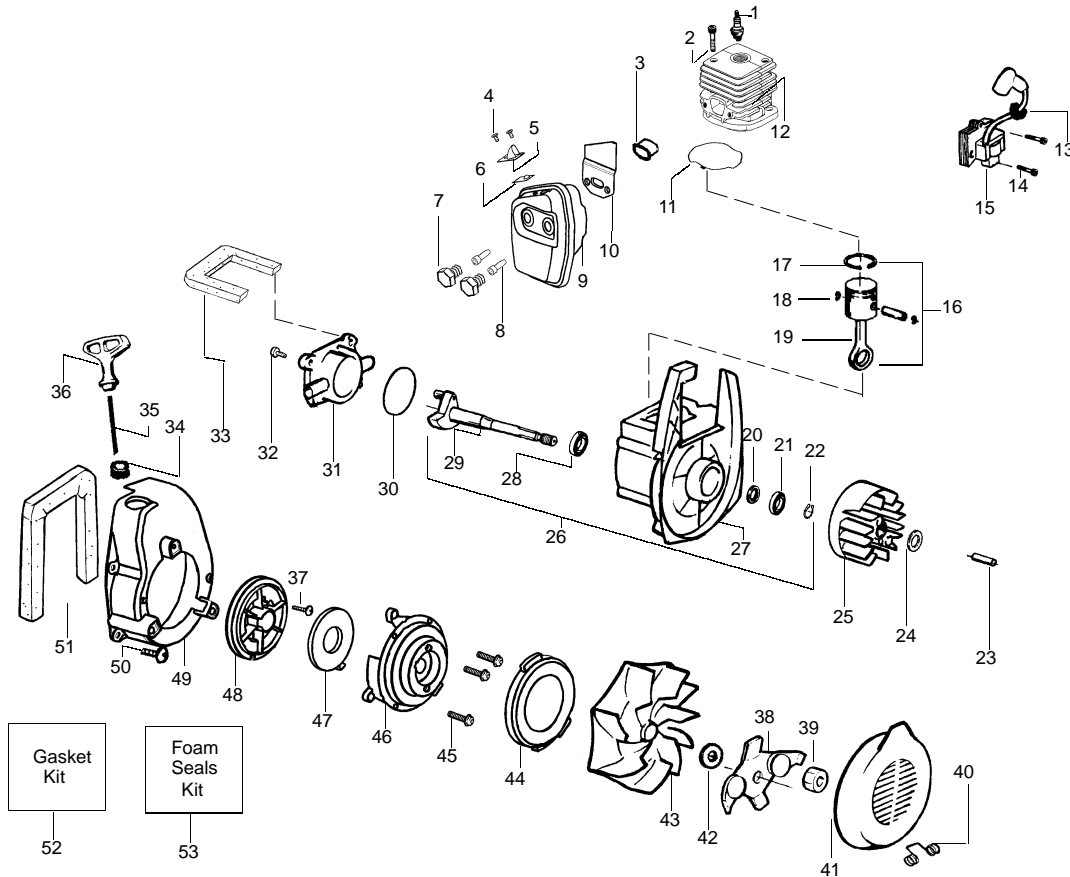

TYPE 1

WARNING
All repairs, adjustments and maintenance not described in the Operator's Manual must be performed by qualified service personnel.

Ref.	Part No.	Description	Ref.	Part No.	Description	Ref.	Part No.	Description
1.	952030164	Spark Plug (RCJ-6Y)	21.	530055728	Bearing-Outer	39.	530626605	Nut
2.	530015953	Screw	22.	530015941	Retainer Ring-C'chaft	40.	530402043	Spring-Return Cover
3.	530055191	Insulator-Heat	23.	530016190	Spacer-Flywheel	41.	530049313	Inlet Door
4.	530055240	Screw	24.	530015149	Washer	42.	530016240	Washer-Belleville
5.	530055241	Deflector-Muffler	25.	530039209	Assy-Flywheel	43.	530069817	Assy-Impeller
6.	530071461	Kit-Spark Screen(incl. #4)	26.	530071456	Assy-Crankcase/Crank shaft (incl. 22,27,29)	44.	530055106	Seal-Ring
7.	530016369	Bolt-Muffler-external	27.	530012440	Assy-Crankcase (Incl. 20,21,28)	45.	530016349	Screw
8.	530016341	Screw-Muffler-Internal	28.	530032125	Bearing-Inner	46.	530055101	Housing-Pulley
9.	530071460	Kit-Muffler (incl. 4-6,8,10)	29.	530012452	Assy-Crankshaft	47.	530042086	Spring-Starter
10.	530071458	Gasket-Baffle (kit)	30.	530071458	O-ring-C/case (kit)	48.	530071466	Kit-Starter Pulley
11.	530071458	Gasket-Cylinder (kit)	31.	530012443	Grommet-Crankcase	49.	530055102	Fan Housing
12.	530071468	Kit-Cylinder	32.	530015810	Screw	50.	530015810	Screw
13.	530019182	Grommet-Ign. Module	33.	530071459	Foam-219mm (kit)	51.	530071459	Foam-365mm (kit)
14.	530016357	Screw-Ignition Module	34.	530029182	Eyelet-Flange	52.	530071458	Kit-Gasket (includes #10,11,31, adaptor gas ket, & carb. gasket)
15.	530035505	Ignition Module	35.	530071467	Kit-Rope	53.	530071459	Kit-Foam Seals (includes #34,52, air dam & Fuel line grommet)
16.	530071476	Kit-Piston (Incl. 17 & 18)	36.	530049488	Handle-Starter			
17.	530053565	Piston Ring	37.	530016326	Screw-Rope			
18.	530015162	Retainer-Piston Pin	38.	530095461	Assy-Mulch Blade			
19.	530069945	Assy-Connecting Rod						
20.	530019264	Seal-Crankcase						

↙ = NEW PART NUMBER FOR THIS IPL   ★ = REFER TO THE SERVICE REFERENCE INDICATED FOR MORE INFORMATION. (LOCATED AT END OF IPL)