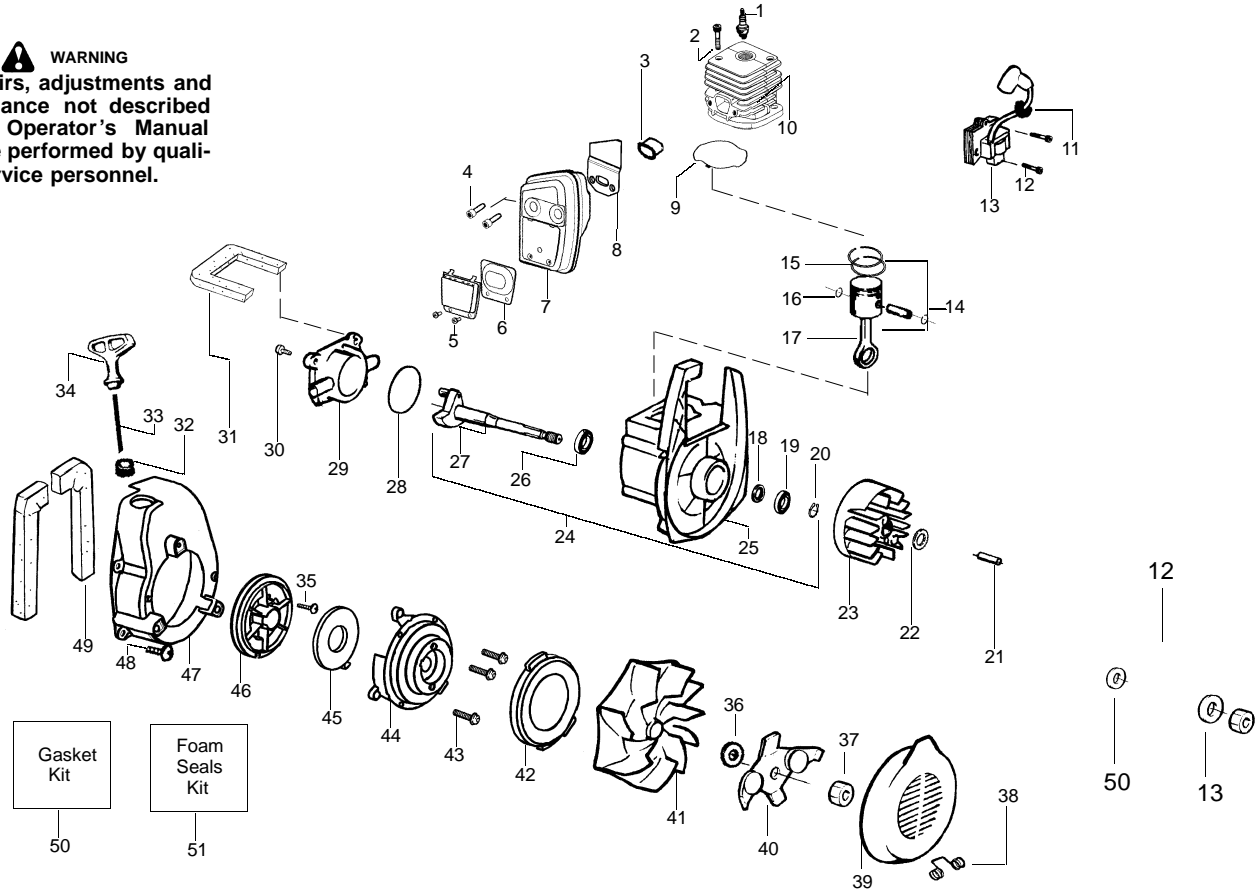

TYPE 2

⚠ WARNING
All repairs, adjustments and maintenance not described in the Operator's Manual must be performed by qualified service personnel.

Ref.	Part No.	Description	Ref.	Part No.	Description	Ref.	Part No.	Description
1.	952030249	Spark Plug (RCJ-6Y)	21.	530016190	Spacer-Flywheel	40.	530095461	Assy-Mulch Blade
2.	530015953	Screw	22.	530015149	Washer	41.	530069817	Assy-Impeller
3.	530055191	Insulator-Heat	23.	530039209	Assy-Flywheel	42.	530056625	Seal-Ring
4.	530016387	Screw-Muffler-Internal	24.	530071456	Assy-Crankcase/Crank shaft (incl. 20,25,27)	43.	530016349	Screw
5.	530015241	Screw	25.	530012492	Assy-Crankcase (Incl. 18,19,26)	44.	530055101	Housing-Pulley
6.	530071593	Kit-Spark Screen (incl. #5)	26.	530032125	Bearing-Inner	45.	530042086	Spring-Starter
7.	530071599	Kit-Muffler (incl. 4,5,6, & 8)	27.	530012452	Assy-Crankshaft	46.	530071466	Kit-Starter Pulley
8.	530071458	Gasket-Baffle (kit)	28.	530071458	O-ring-C/case (kit)	47.	530055102	Fan Housing
9.	530071458	Gasket-Cylinder (kit)	29.	530012443	Cover-Crankcase	48.	530015810	Screw
10.	530071468	Kit-Cylinder	30.	530015810	Screw	49.	530071459	Foam-182mm (kit)
11.	530019182	Grommet-Ign. Module	31.	530071459	Foam-219mm (kit)	50.	530071458	Kit-Gasket (page 2 incl. 2,5 & 19) (page 4 incl. 8,9, & 28)
12.	530016357	Screw-Ignition Module	32.	530029182	Eyelet-Flange	51.	530071459	Kit-Foam Seals (page 2 incl. 1,16, & 33) (page 4 incl. 31 & 49)
13.	530035505	Ignition Module	33.	530071467	Kit-Rope			
14.	530071476	Kit-Piston (Incl. 15 & 16)	34.	530054834	Handle-Starter			
15.	530012472	Piston Ring	35.	530016326	Screw-Rope			
16.	530015162	Retainer-Piston Pin	36.	530016240	Washer-Belleville			
17.	530069945	Assy-Connecting Rod	37.	530626605	Nut			
18.	530071615	Kit-Crankcase Seal	38.	530402043	Spring-Return Cover			
19.	530055728	Bearing-Outer	39.	530049313	Inlet Door			
20.	530015941	Retainer Ring-C'chaft						

↗ = NEW PART NUMBER FOR THIS IPL

* = REFER TO THE SERVICE REFERENCE INDICATED FOR MORE INFORMATION. (LOCATED AT END OF IPL)