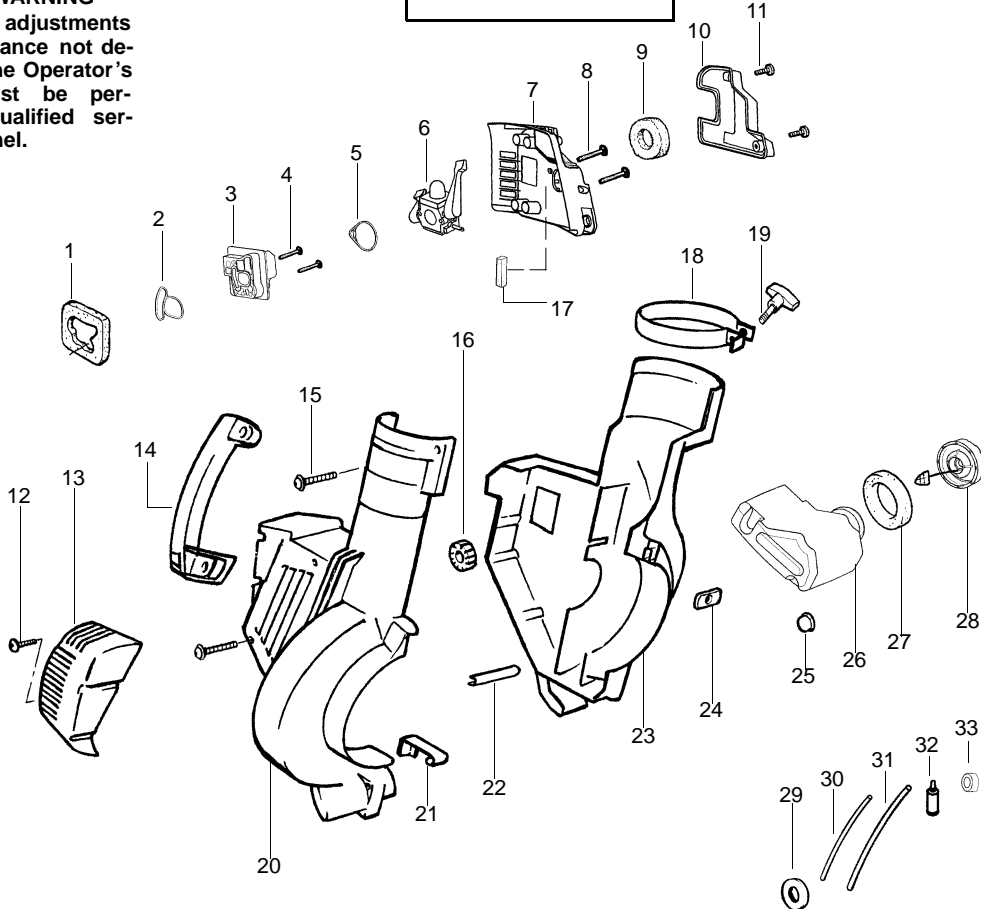

⚠ WARNING

All repairs, adjustments and maintenance not described in the Operator's Manual must be performed by qualified service personnel.

TYPE 1

Ref.	Part No.	Description	Ref.	Part No.	Description
1.	530071459	Air Dam (kit)	23.	530055147	Housing-Left (yellow)
2.	530071458	Gasket-Adapter (kit)	24.	530016207	Nut
3.	530035502	Carburetor Adaptor	25.	530036792	Isolator-Crankcase
4.	530016309	Screw	26.	530049491	Assy-Fuel Tank
5.	530071458	Gasket-Carburetor (kit)	27.	530049527	Gasket-Fuel Tank
6.	530071465	Kit-Carb Ass'y. (C1Q-W11)	28.	530049386	Fuel Cap w/Retainer
7.	530055103	Air Box	29.	530049656	Grommet-Shroud
8.	530016340	Screw-Carb.	30.	530069247	Kit-Line Carb/Purge
9.	530049383	Filter-Air	31.	530069216	Kit-Line Tank/Purge
10.	530055104	Cover-Air Filter	32.	530095646	Assy-Fuel Pick-up
11.	530016354	Screw-Air Box Cover	33.	530071459	Grommet-Fuel line (kit)
12.	530015880	Screw			
13.	530056257	Assy-Muffler Cover			
14.	530095469	Handle		Not Shown	
15.	530015886	Screw			
16.	530049323	Isolator			
17.	530071459	Foam-25.4mm (kit)			
18.	530016324	Clamp-Blower Tube			
19.	530016322	Knob-Tube Clamp	530088953	Operator Manual	
20.	530055148	Housing-Right (yellow)	530084404	Warning Decal	
21.	530402044	Spring-Cover Latch	530055358	Decal-Start Inst.	
22.	530049617	Guide-Starter Rope			