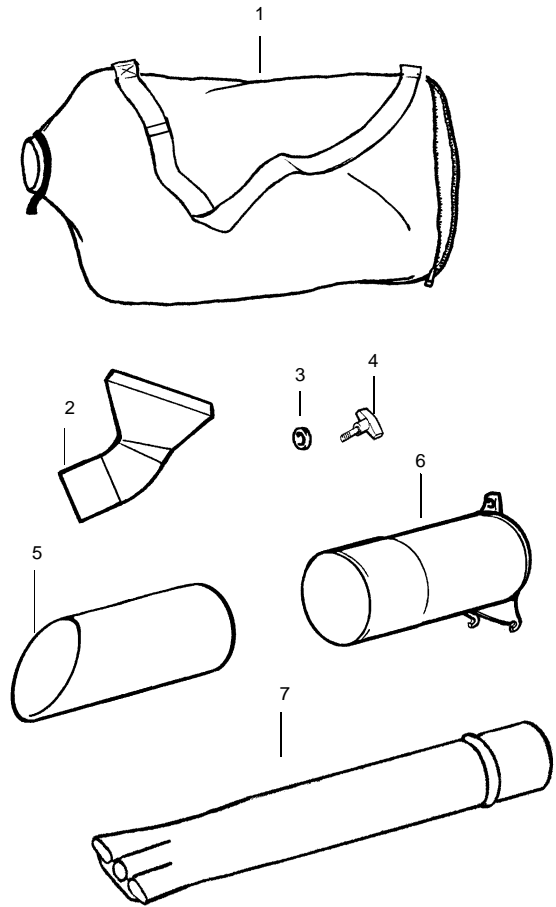

Assy - Vacuum

Ref.	Part No.	Description
1.	530095564	Assy-Vac. Bag w/strap
2.	530095470	Tube-Elbow Vac
3.	530049686	Retainer-Vac Tube Knob
4.	530016322	Knob
5.	530094476	Tube-Lower Vac
6.	530095468	Tube-Upper Vac
7.	530095593	Tube-Blower