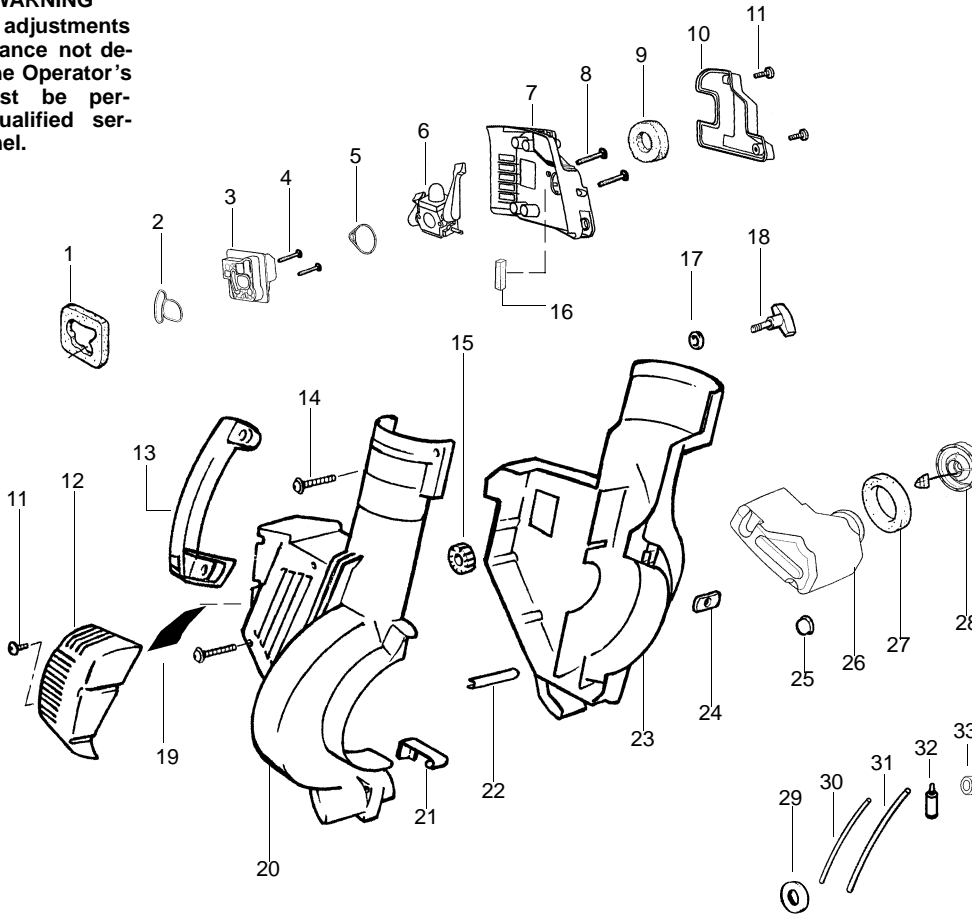

TYPE 2

⚠ WARNING
All repairs, adjustments and maintenance not described in the Operator's Manual must be performed by qualified service personnel.

Ref.	Part No.	Description	Ref.	Part No.	Description
1.	530071459	Air Dam (kit)	22.	530049617	Guide- Starter Rope
2.	530071458	Gasket-Adapter (kit)	23.	530057313	Housing-Left
3.	530035561	Carburetor Adaptor	24.	530016207	Nut
4.	530016309	Screw	25.	530036792	Isolator-Crankcase
5.	530071458	Gasket-Carburetor (kit)	26.	530049491	Assy-Fuel Tank
6.	---	Kit-Carb Ass'y.	27.	530049527	Gasket-Fuel Tank
	530071465	(C1Q-W11)	28.	530049386	Fuel Cap w/Retainer
	530071632	(C1Q-W11C)	29.	530049656	Grommet-Shroud
7.	530056629	Air Box	30.	530069247	Kit-Line Carb/Purge
8.	530015849	Screw-Carb.	31.	530069216	Kit-Line Tank/Purge
9.	530049383	Filter-Air	32.	530095646	Assy-Fuel Pick-up
10.	530056581	Cover-Air Filter	33.	530071459	Grommet-Fuel line (kit)
11.	530016349	Screw			
12.	530056641	Guard-Muffler			
13.	530095469	Handle			
14.	530015886	Screw			
15.	530049323	Isolator			
16.	530071459	Foam 25.4mm (kit)			
17.	530015197	Nut			
18.	530016322	Knob-Tube Clamp			
19.	530071458	Reflector-Heat (kit)			
20.	530057312	Housing-Right			
21.	530402044	Spring-Cover Latch			
				Not Shown	
				530163384	Operator Manual
				530057414	Warning Decal
				530057214	Decal-Start Inst.