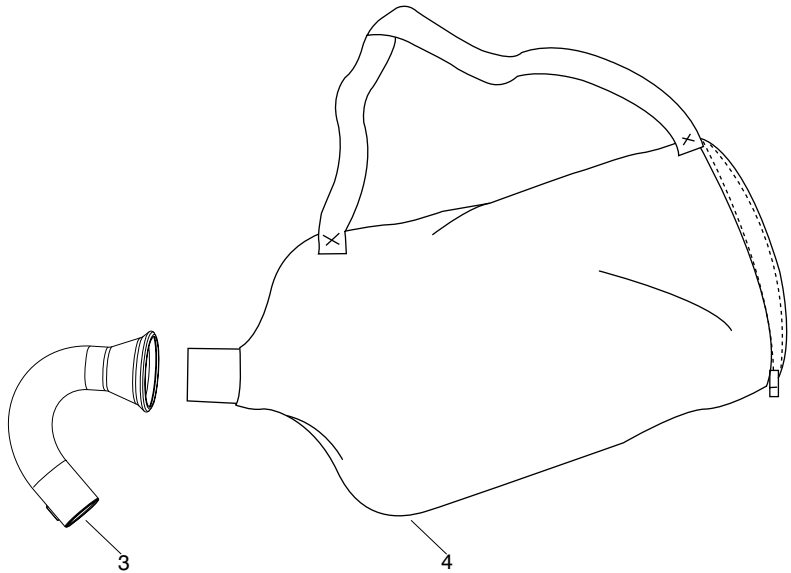

Parts List No. 545103471		Poulan PRO PARTS LIST	MODEL BVM200VS	
Date 7/25/07	Replaces 545103471 - 6/12/07		NOTE : Illustration may differ from actual model due to design changes.	Page: 3

⚠ WARNING

All repairs, adjustments and maintenance not described in the Operator's Manual must be performed by Qualified Service Personnel.

Ref.	Part No.	Description
1.	545099401	Tube - Upper Vac
2.	530095589	Tube - Lower Vac
3.	545116601	Tube - J
4.	530095564	Assy - Vac Bag
5.	545100501	Tube - Upper Blower
6.	545100601	Tube - Lower Blower
7.	545151201	Nozzle - High Speed

✓ = New Part Number For This IPL

★ = Refer to the Service Reference Indicated for more information.(Located at the END of the IPL)