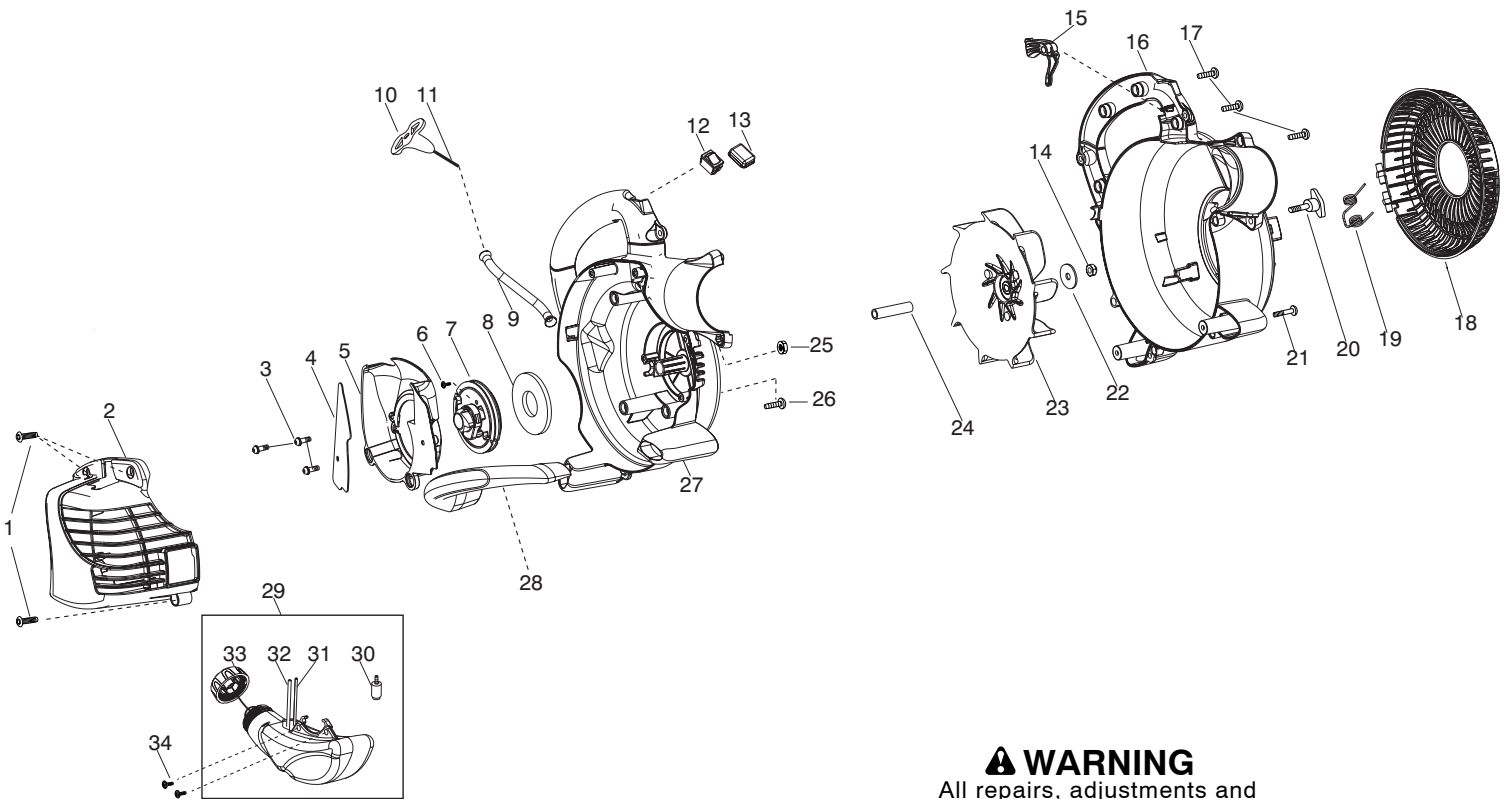

Parts List No. 545103471		Poulan PRO PARTS LIST	MODEL BVM200VS
Date 7/25/07	Replaces 545103471 - 6/12/07		NOTE : Illustration may differ from actual model due to design changes.

⚠ WARNING

All repairs, adjustments and maintenance not described in the Operator's Manual must be performed by Qualified Service Personnel.

Ref.	Part No.	Description	Ref.	Part No.	Description
1.	530015814	Screw	21.	530016406	Screw - Handle Vac
2. ✓	545135806	Assy - Engine Cover	22.	545109901	Washer - Impeller
3.	530015880	Screw	23.	545113601	Assy-Impeller
4.	545134001	Shield - Baffle	24.	545113701	Spacer - Flywheel
5.	545099101	Baffle	25.	530015197	Nut
6.	530016391	Screw	26.	530016386	Screw
7.	545081852	Kit - Starter Pulley	27. ✓	545161604	Assy-Scroll Assy. RH
8.	530042086	Spring - Starter	28.	545101201	Handle - Vac
9.	545107101	Tube - Starter Rope	29.	545100401	Assy - Fuel Tank (Incl. 30,31,32,33)
10.	530054834	Handle - starter	30.	530095646	Assy - Fuel Pickup
11.	545081833	Kit - Rope	31.	530069247	Kit - Fuel Line (carb/purge)
12.	545081830	Kit - Switch (momentary) (Incl. 13)	32.	530069216	Kit - Fuel Line (tank/purge)
13.	545128201	Protector - Switch	33.	530057973	Assy - Fuel Cap w/retainer
14.	545116201	Nut - Lock	34.	530016445	Screw - Fuel Tank Retainer
15.	545113803	Trigger - Throttle	Not Shown		
16.	545134103	Assy - Scroll LH (Incl. 18,19)	545146927	Manual	
17.	530015814	Screw	545001245	Decal - Warning	
18.	545100801	Door- Vac	545001285	Decal - Start Instructions	
19.	545115601	Spring - Vac Door			
20. ✓	545144501	Knob - Blower			

✓ = New Part Number For This IPL

★ = Refer to the Service Reference Indicated for more information.(Located at the END of the IPL)

Parts List No. 545103471		Poulan PRO PARTS LIST	MODEL BVM200VS
Date 7/25/07	Replaces 545103471 - 6/12/07		NOTE : Illustration may differ from actual model due to design changes.