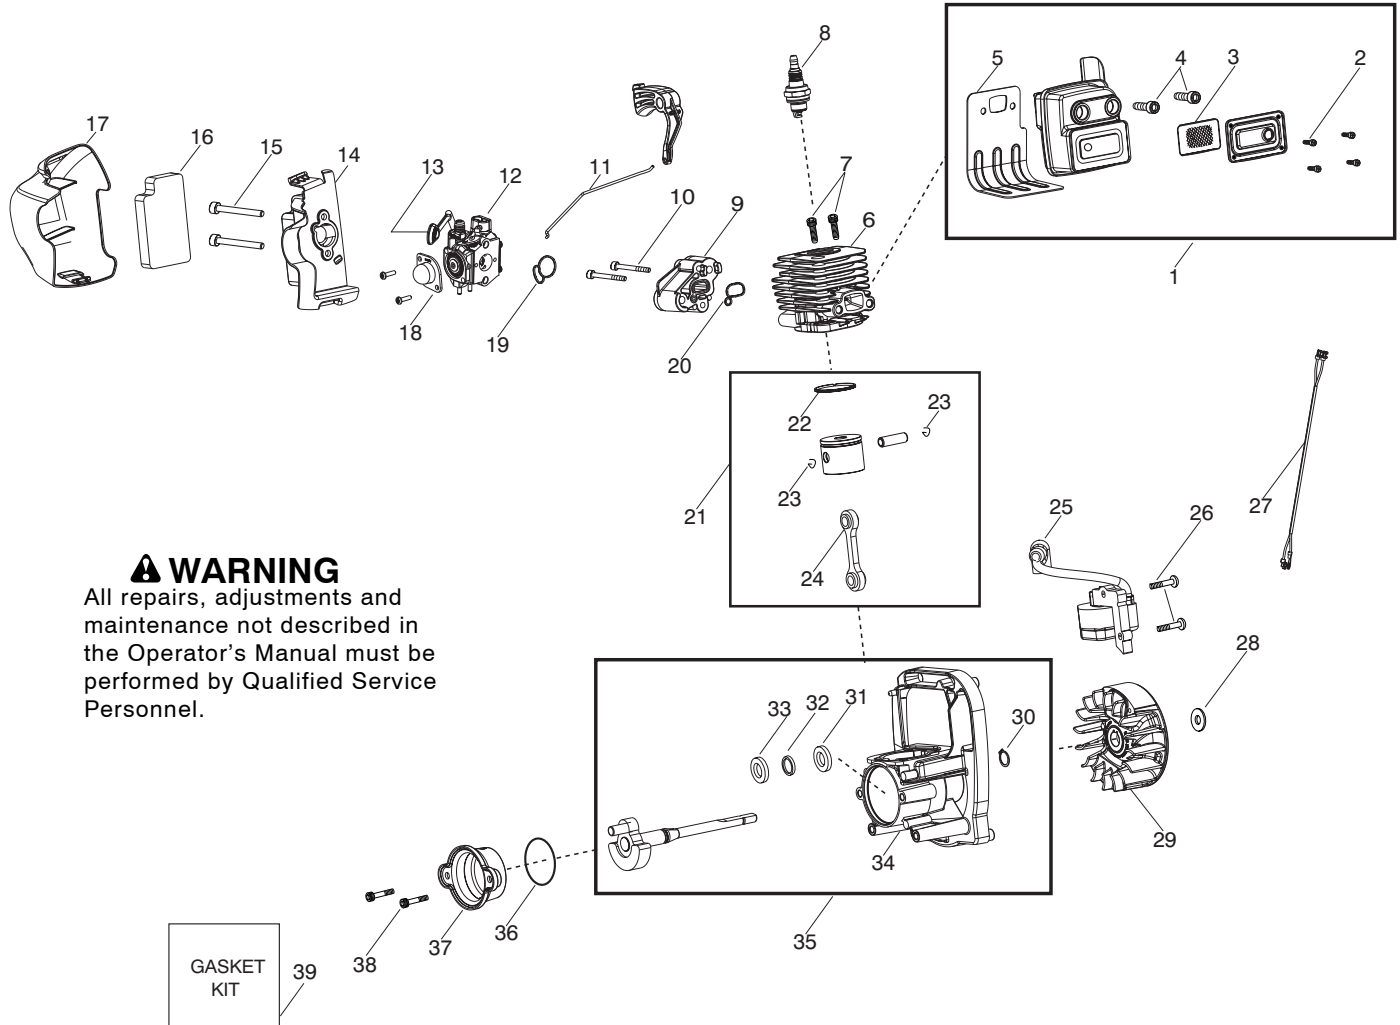

Parts List No. 545103471		Poulan PRO PARTS LIST	MODEL BVM200VS
Date 7/25/07	Replaces 545103471 - 6/12/07		NOTE : Illustration may differ from actual model due to design changes.

⚠ WARNING

All repairs, adjustments and maintenance not described in the Operator's Manual must be performed by Qualified Service Personnel.

Ref.	Part No.	Description	Ref.	Part No.	Description
1.	530015814	Screw	21.	530016406	Screw - Handle Vac
2. ✓	545135806	Assy - Engine Cover	22.	545109901	Washer - Impeller
3.	530015880	Screw	23.	545113601	Assy-Impeller
4.	545134001	Shield - Baffle	24.	545113701	Spacer - Flywheel
5.	545099101	Baffle	25.	530015197	Nut
6.	530016391	Screw	26.	530016386	Screw
7.	545081852	Kit - Starter Pulley	27. ✓	545161604	Assy-Scroll Assy. RH
8.	530042086	Spring - Starter	28.	545101201	Handle - Vac
9.	545107101	Tube - Starter Rope	29.	545100401	Assy - Fuel Tank (Incl. 30,31,32,33)
10.	530054834	Handle - starter	30.	530095646	Assy - Fuel Pickup
11.	545081833	Kit - Rope	31.	530069247	Kit - Fuel Line (carb/purge)
12.	545081830	Kit - Switch (momentary) (Incl. 13)	32.	530069216	Kit - Fuel Line (tank/purge)
13.	545128201	Protector - Switch	33.	530057973	Assy - Fuel Cap w/retainer
14.	545116201	Nut - Lock	34.	530016445	Screw - Fuel Tank Retainer
15.	545113803	Trigger - Throttle	Not Shown		
16.	545134103	Assy - Scroll LH (Incl. 18,19)	545146927	Manual	
17.	530015814	Screw	545001245	Decal - Warning	
18.	545100801	Door- Vac	545001285	Decal - Start Instructions	
19.	545115601	Spring - Vac Door			
20. ✓	545144501	Knob - Blower			

✓ = New Part Number For This IPL

★ = Refer to the Service Reference Indicated for more information.(Located at the END of the IPL)

Parts List No. 545103471		Poulan PRO PARTS LIST	MODEL BVM200VS
Date 7/25/07	Replaces 545103471 - 6/12/07		NOTE : Illustration may differ from actual model due to design changes.