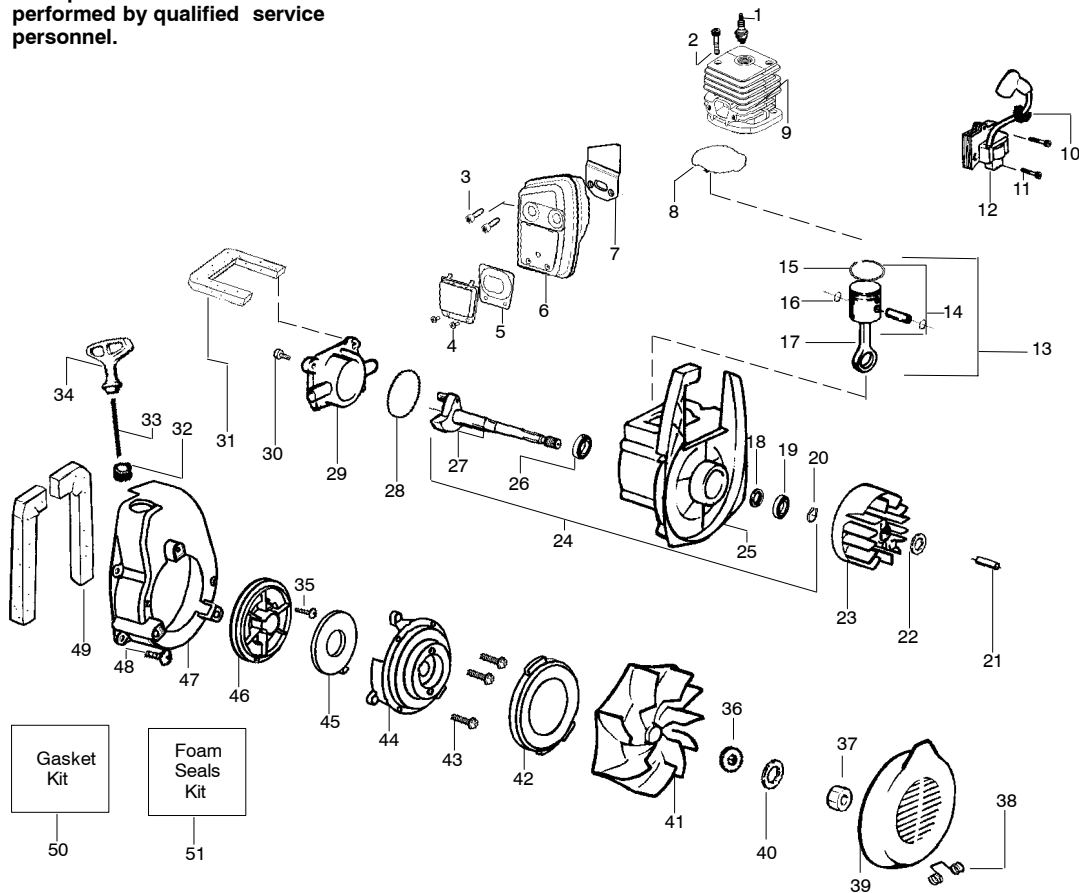

WARNING
All repairs, adjustments and maintenance not described in the Operator's Manual must be performed by qualified service personnel.

Ref.	Part No.	Description	Ref.	Part No.	Description	Ref.	Part No.	Description
1.	952030249	Spark Plug (RCJ-6Y)	20.	530015941	Retainer Ring-C'chaft	39.	530049313	Inlet Door
2.	530015953	Screw	21.	530016190	Spacer-Flywheel	40.	530016279	Washer
3.	530016387	Screw-Muffler-Internal	22.	530015149	Washer	41.	530069817	Kit-Impeller Assy.
4.	530015241	Screw	23.	530039209	Assy-Flywheel	42.	530056625	Seal-Ring
5.	530071593	Kit-Spark Screen(incl. #4)	24.	530071456	Assy-Crankcase/Crank shaft (incl. 20,25,27)	43.	530016349	Screw
6.	530071834	Kit-Muffler (incl. 3,4,5, & 7)	25.	530012492	Assy-Crankcase (Incl. 18,19,26)	44.	530055101	Housing-Pulley
7.	530071458	Gasket-Baffle (kit)	26.	530032125	Bearing-Inner	45.	530042086	Spring-Starter
8.	530071458	Gasket-Cylinder (kit)	27.	530012452	Assy-Crankshaft	46.	530071466	Kit-Starter Pulley
9.	530071457	Kit-Cylinder	28.	530071458	O-ring-C/case (kit)	47.	530055102	Fan Housing
10.	530019182	Grommet-Ign. Module	29.	530012443	Cover-Crankcase	48.	530015810	Screw
11.	530016357	Screw-Ignition Module	30.	530015810	Screw	49.	530071459	Foam-182mm (kit)
12.	530035505	Ignition Module	31.	530071459	Foam-219mm (kit)	50.	530071458	Kit-Gasket (page 1 incl. 2 & 5) (page 2 incl. 7, 8, & 28)
13.	530071785	Kit-Piston/Rod (Incl. 14,17)	32.	530029182	Eyelet-Flange	51.	530071459	Kit-Foam Seals (page 1 incl. 1,16, & 32) (page 2 incl. 31 & 49)
14.	530071833	Kit-Piston (Incl. 15 & 16)	33.	530071467	Kit-Rope			
15.	530055120	Piston Ring	34.	530049488	Handle-Starter			
16.	530015162	Retainer-Piston Pin	35.	530016391	Screw-Rope			
17.	530069945	Assy-Connecting Rod	36.	530016402	Seal-Crankcase			
18.	530019264	Seal-Crankcase	37.	530626605	Washer-Belleville			
19.	530055728	Bearing-Outer	38.	530402043	Nut			
					Spring-Return Cover			

✓ = NEW PART NUMBER FOR THIS IPL

* = REFER TO THE SERVICE REFERENCE INDICATED FOR MORE INFORMATION. (LOCATED AT END OF IPL)