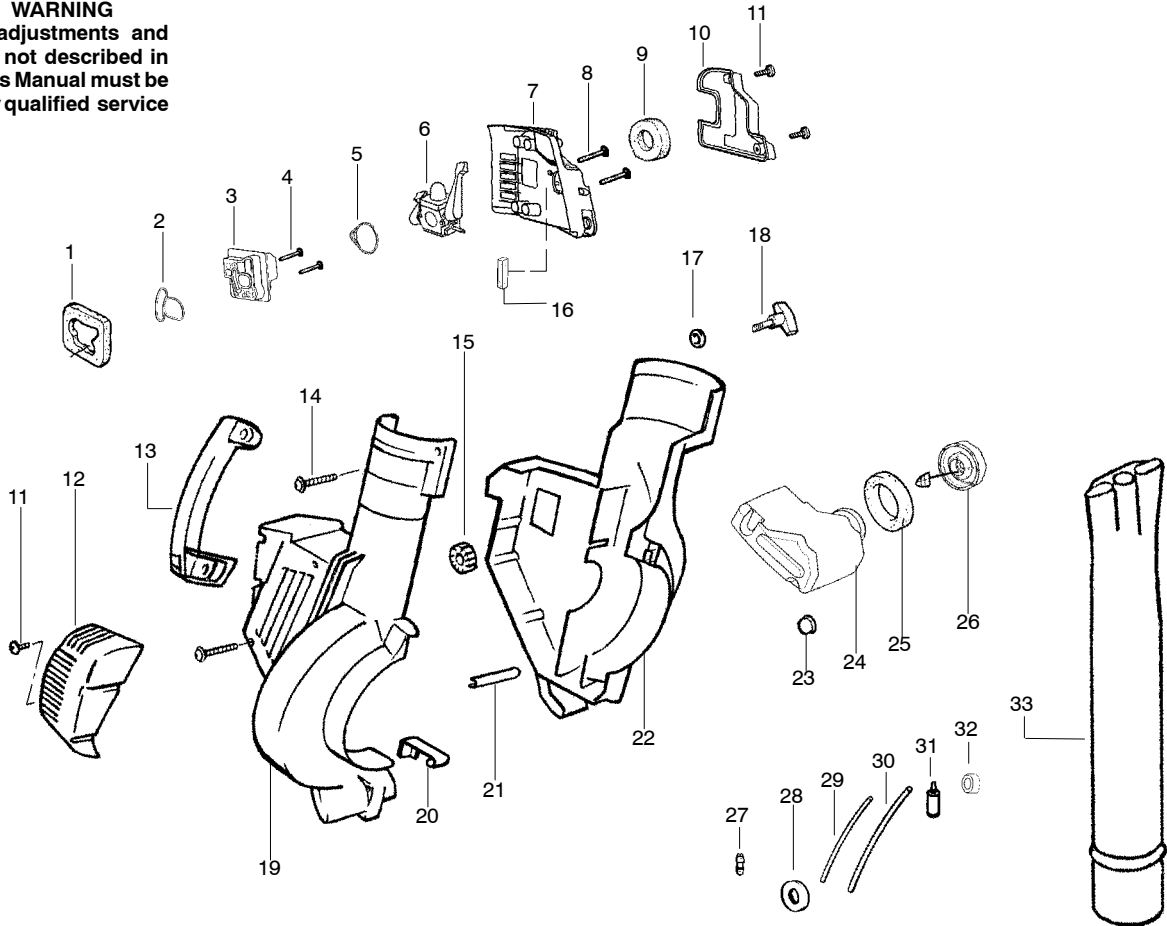

WARNING
All repairs, adjustments and maintenance not described in the Operator's Manual must be performed by qualified service personnel.

Ref.	Part No.	Description	Ref.	Part No.	Description
1.	530071459	Air Dam (kit)	21.	530049617	Guide-Starter Rope
2.	530071458	Gasket-Adapter (kit)	22.	530058851	Shroud-LH
3.	530035561	Carburetor Adaptor	23.	530036792	Isolator-Crankcase
4.	530016309	Screw	24.	530049491	Assy-Fuel Tank
5.	530071458	Gasket-Carburetor (kit)	25.	530049527	Gasket-Fuel Tank
6.	---	Kit-Carb Ass'y.	26.	530049386	Fuel Cap w/Retainer
	530071632	Zama-(C1Q-W11C)	27.	530023877	Fitting-Fuel Line
	530071775	Walbro-(WT-606)	28.	530049656	Grommet-Shroud
7.	530056629	Air Box	29.	530069247	Kit-Line Carb/Purge
8.	530015849	Screw-Carb.	30.	530069216	Kit-Line Tank/Purge
9.	530049383	Filter-Air	31.	530095646	Assy-Fuel Pick-up
10.	530056581	Cover-Air Filter	32.	530071459	Grommet-Fuel line (kit)
11.	530016349	Screw	33.	530095593	Tube-Blower
12.	530056641	Guard-Muffler			
13.	530095469	Handle			
14.	530015886	Screw			
15.	530049323	Isolator		Not Shown	
16.	530071459	Foam 25.4mm (kit)			
17.	530015197	Nut			
18.	530016322	Knob-Blower		530165210	Operator Manual
19.	530059193	Assy-RH Shroud (Incl. #20)		530057414	Warning Decal
20.	530402044	Spring-Cover Latch		530057214	Decal-Start Inst.

✓ = NEW PART NUMBER FOR THIS IPL

* = REFER TO THE SERVICE REFERENCE INDICATED FOR MORE INFORMATION. (LOCATED AT END OF IPL)

Vacuum Tube Ass'y.

Ref.	Part No.	Description
1.	530095564	Assy-Vac. Bag w/strap
2.	530095470	Tube-Elbow Vac
3.	530094476	Tube-Lower Vac
4.	530056901	Tube-Upper Vac