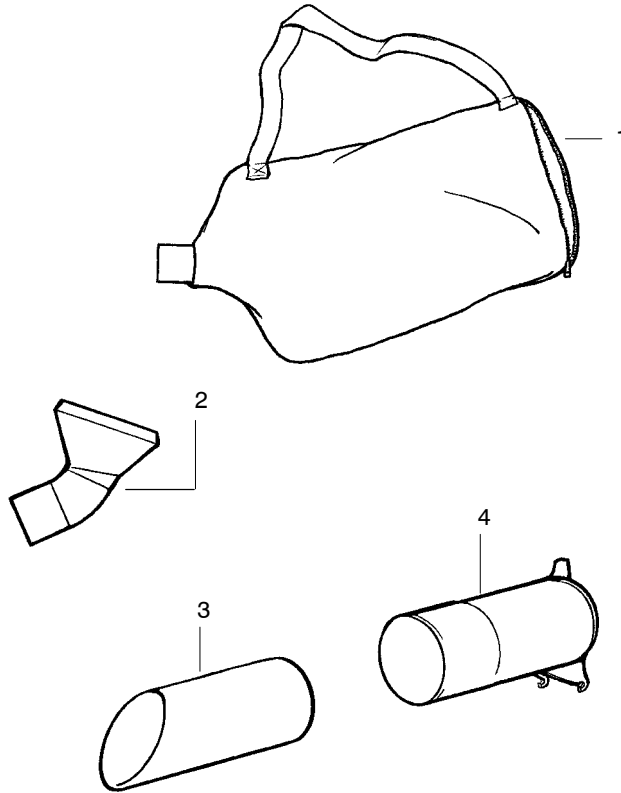

✓ = NEW PART NUMBER FOR THIS IPL

* = REFER TO THE SERVICE REFERENCE INDICATED FOR MORE INFORMATION. (LOCATED AT END OF IPL)

Vacuum Tube Ass'y.

Ref.	Part No.	Description
1.	530095564	Assy-Vac. Bag w/strap
2.	530095470	Tube-Elbow Vac
3.	530094476	Tube-Lower Vac
4.	530056901	Tube-Upper Vac