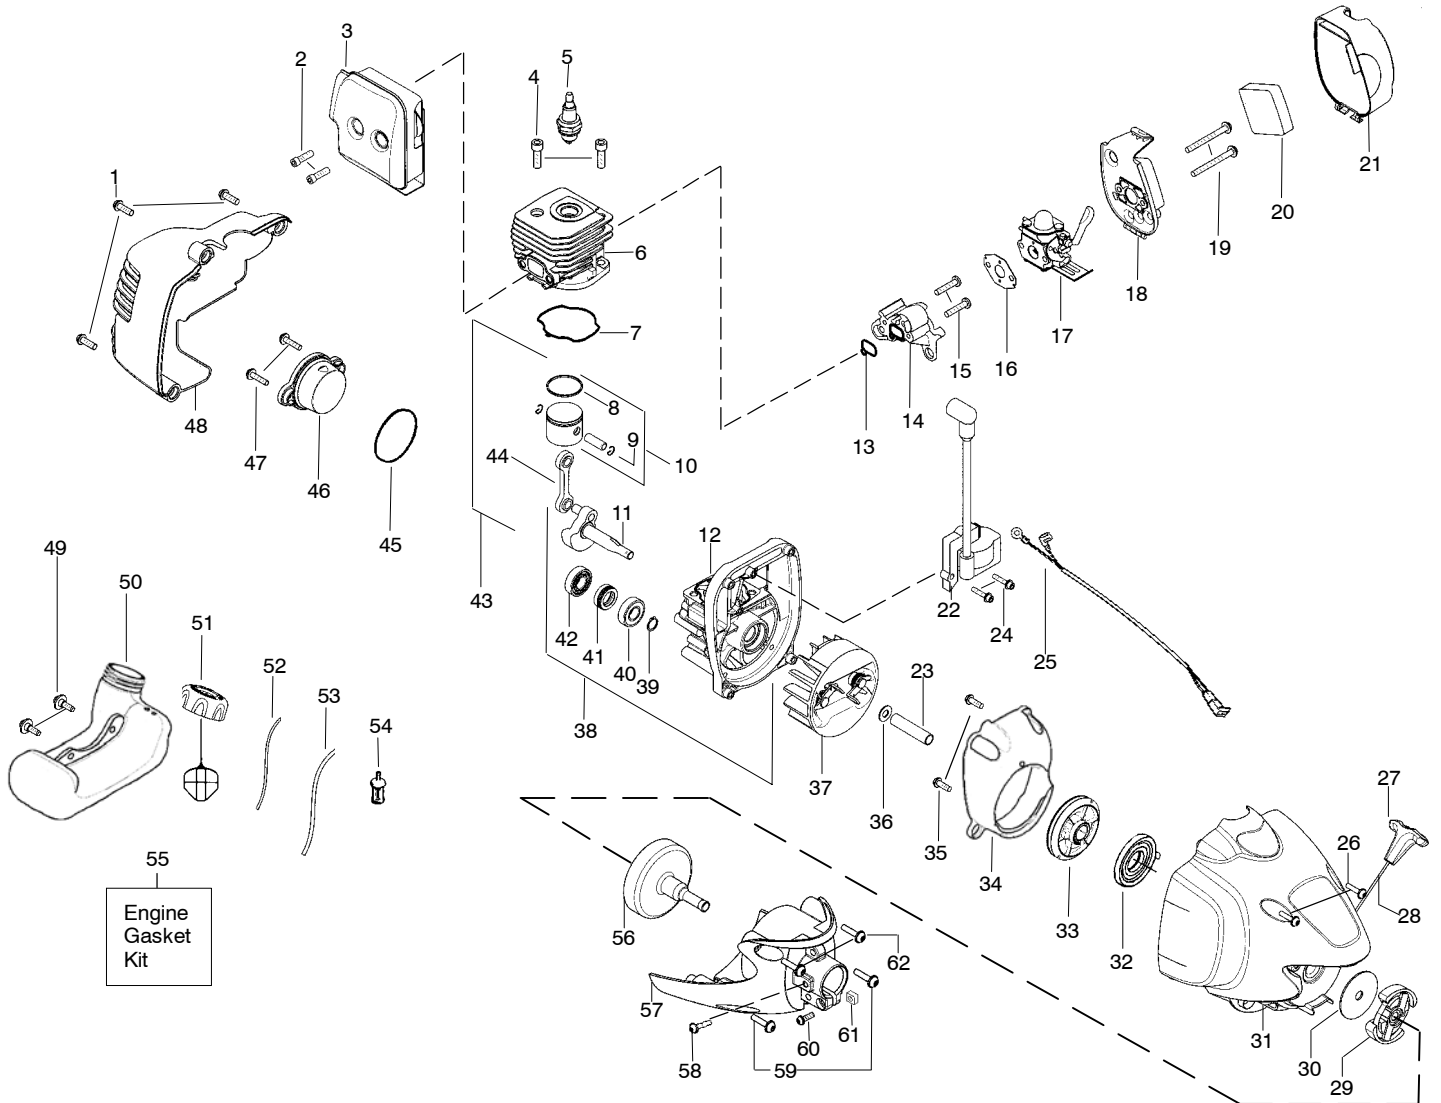

Ref.	Part No.	Description	Ref.	Part No.	Description	Ref.	Part No.	Description
1.	530015880	Screw	21.	530057545	Cover-Air Box	44.	530069945	Kit-Conn. Rod
2.	530058982	Bolt-Muffler	22.	530035505	Ignition Module	45.	530071750	O-Ring-C'case (kit)
3.	530057538	Assy-Muffler/Shield (Incl. 2)	23.	530059758	Spacer-Flywheel	46.	530057954	Assy-Plug (incl.45)
4.	530015953	Screw-Cylinder	24.	530016357	Screw	47.	530016386	Screw
5.	952030249	Spark Plug (RCJ 6Y)	25.	545015601	Assy-Switch wire	48.	530057539	Shroud-Rear
6.	530012541	Cylinder	26.	530015810	Screw	49.	530016445	Retainer-Tank
7.	530071750	Seal-Cylinder (kit)	27.	530054834	Handle-Starter	50.	530057974	Assy-Fuel Tank (incl. filter, lines & fuel cap)
8.	530055120	Piston Ring	28.	545050409	Kit - Rope	51.	530057973	Assy-Fuel Cap
9.	530015162	Retainer-Piston Pin	29.	530055122	Assy-Clutch	52.	530069247	Kit-Fuel Line (Small)
10.	530071833	Kit - Piston (Incl. 8, 9)	30.	530094189	Washer-Clutch	53.	530069216	Kit-Fuel Line (Large)
11.	530012579	Assy-Crankshaft	31.	545016004	Assy.-Fan Hsg	54.	530095646	Assy-Fuel Pickup
12.	530012582	Assy-Crankcase (Incl. 40,41,42)	32.	545054901	Spring-Starter	55.	530071750	Kit-Engine Gasket (Incl. 7, 13,16,45)
13.	530071750	Seal-Cyl/Carb.(kit)	33.	545050407	Kit-Starter Pulley	56.	530150247	Assy-Clutch Drum
14.	530057547	Adapter-Carb.	34.	545080601	Baffle	57.	545077301	Assy-Clutch Cover (Incl. 60,61)
15.	530016309	Screw	35.	530015880	Screw	58.	530016319	Screw-Align
16.	530071750	Gasket-Carb. (kit)	36.	530016463	Washer-Clutch Flat	59.	530015772	Screw
17.	530071811	Kit-Carb.(C1U-W19)	37.	530039243	Assy-Flywheel	60.	530016381	Screw 12-24
(Note: Repair kits are not available for this carburetor)			38.	530071951	Assy-C'case & C'shaft	61.	530016382	Nut 12-24
18.	545077501	Air Box	39.	530015941	Retain. Ring-C'shaft	62.	530015814	Screw
19.	530016429	Screw	40.	530055728	Outer Bearing	Not Shown		
20.	530036575	Foam-Air Filter	41.	530019264	Seal-C'shaft	530058709	Bulb-Purge	
			42.	530032125	Inner Bearing			
			43.	530071785	Kit-piston/rod (Incl. 10,44)			

✓ = NEW PART NUMBER FOR THIS IPL

★ = REFER TO THE SERVICE REFERENCE INDICATED FOR MORE INFORMATION. (LOCATED AT END OF IPL)