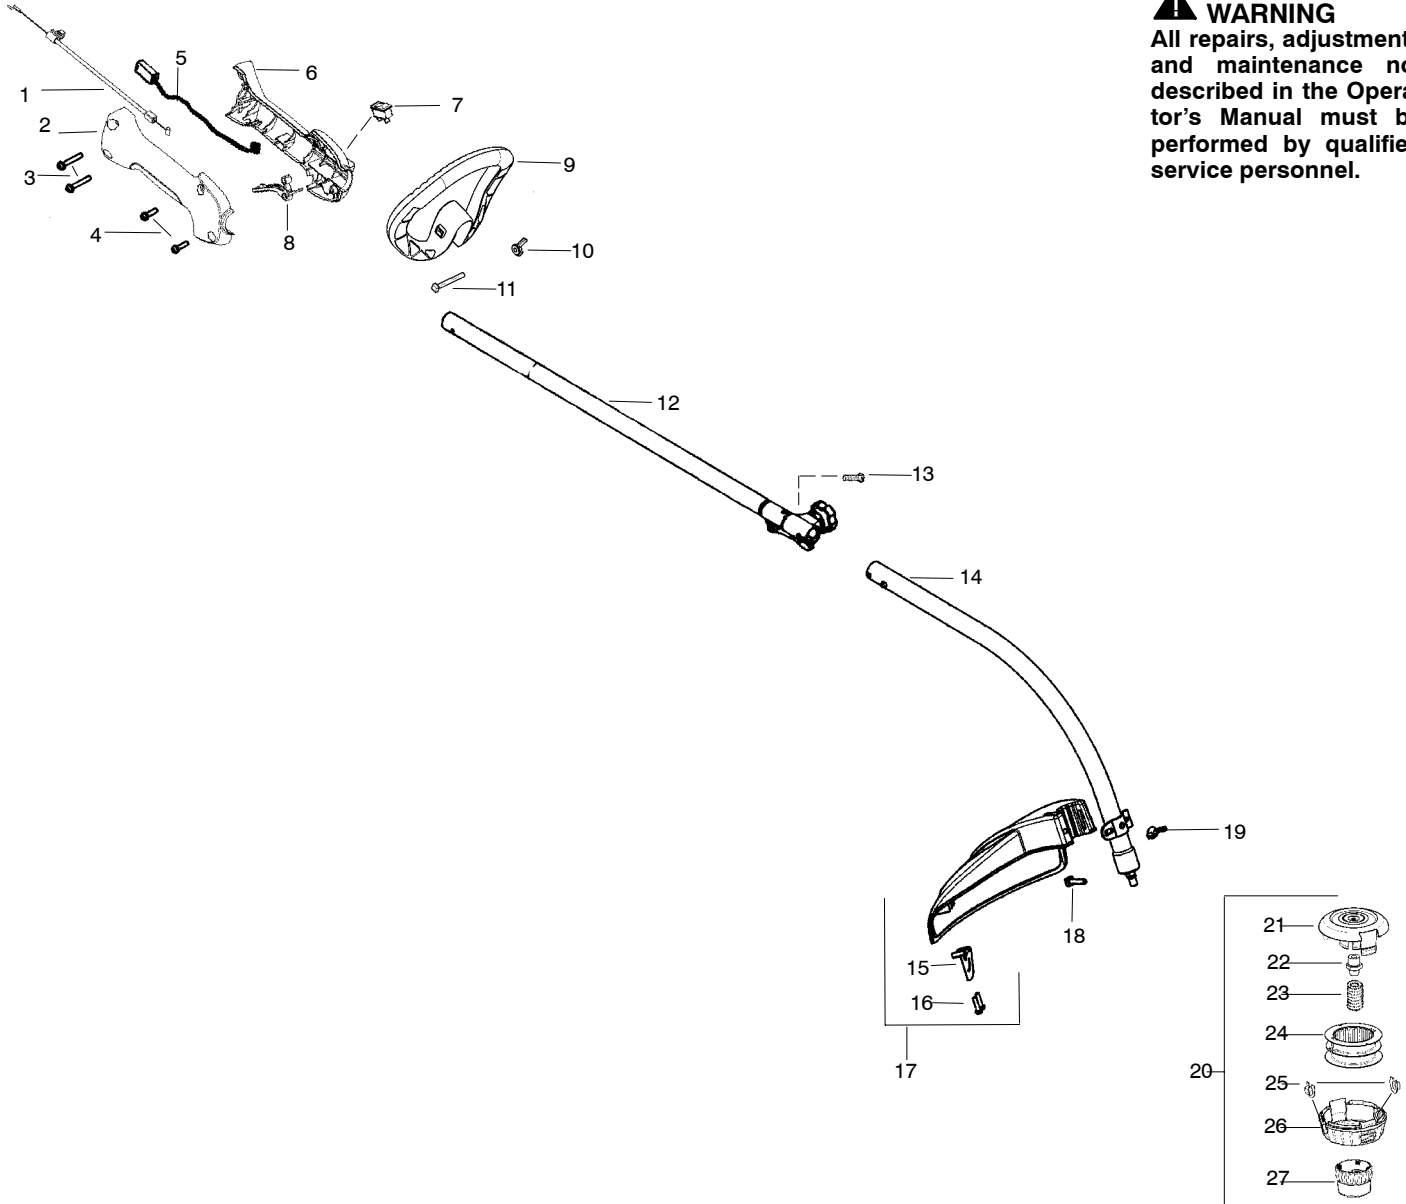

**⚠ WARNING**  
 All repairs, adjustments and maintenance not described in the Operator's Manual must be performed by qualified service personnel.

| Ref. | Part No.  | Description                                 | Ref. | Part No.  | Description                                | Ref. | Part No.  | Description         |
|------|-----------|---|------|-----------|--|------|-----------|---------------------|
| 1.   | 530059759 | Assy.-Throttle Cable                        | 15.  | 530052286 | Limiters-Line                              |      |           |                     |
| 2.   | 530057541 | Hsg.-Throttle (RH)                          | 16.  | 530015814 | Screw                                      |      |           |                     |
| 3.   | 530016406 | Screw                                       | 17.  | 530071802 | Kit-Shield Assy.<br>(Incl. 15,16)          |      |           | Not Shown           |
| 4.   | 530015814 | Screw                                       | 18.  | 530015820 | Bolt                                       |      |           |                     |
| 5.   | 530054183 | Assy.-Wire                                  | 19.  | 530016152 | Wingnut                                    |      |           |                     |
| 6.   | 530059760 | Hsg. Throttle (LH)                          | 20.  | 537419205 | Assy-TNG7 (Incl. 21,<br>22,23,24,25,26,27) |      |           |                     |
| 7.   | 530069572 | Kit-Switch                                  | 21.  | 537419401 | Cover                                      |      | 545058732 | Operator Manual     |
| 8.   | 530049107 | Trigger-Throttle                            | 22.  | 537419901 | Adapter                                    |      | 530055410 | Decal-Shaft Warning |
| 9.   | 530057546 | Handle-Assist                               | 23.  | 537338801 | Spring P25                                 |      | 530057296 | Decal-Upper Shaft   |
| 10.  | 530016152 | Wingnut                                     | 24.  | 545080801 | Assy-Wound Spool                           |      |           |                     |
| 11.  | 530015786 | Bolt  | 25.  | 537419701 | Eyelet                                     |      |           |                     |
| 12.  | 530071791 | Kit-Upper Shaft<br>(Incl. flex, clamp & 13) | 26.  | 537419303 | Housing                                    |      |           |                     |
| 13.  | 530016344 | Screw                                       | 27.  | 537419601 | Knob P25                                   |      |           |                     |
| 14.  | 530071788 | Kit-Lower Shaft                             |      |           |  |      |           |                     |