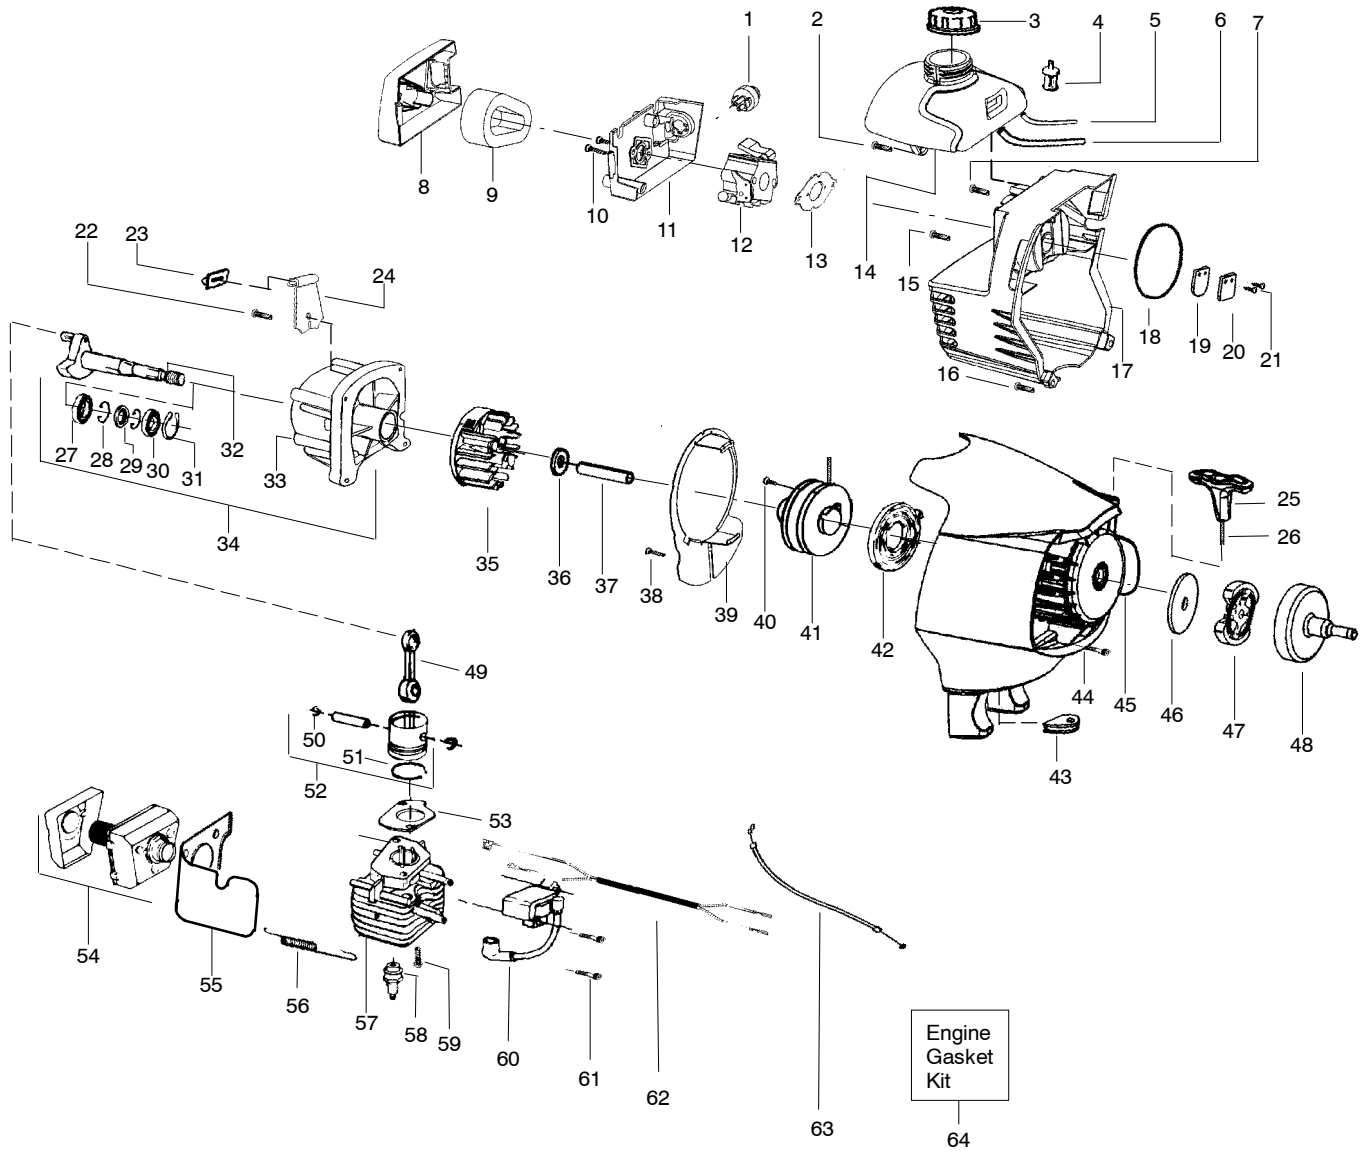

Ref.	Part No.	Description	Ref.	Part No.	Description	Ref.	Part No.	Description
1.	530047721	Bulb-purge	22.	530015875	Screw-tank retainer	44.	530015810	Screw-F/hsg
2.	530015843	Screw-tank	23.	530055492	Isolator-fuel tank	45.	530055248	Housing-Fan w/eyelet
3.	530049386	Assy-Fuel cap	24.	530054941	Ret.-fuel tank	46.	530094189	Washer-Clutch
4.	530095646	Assy-Fuel pick-up	25.	530054834	Handle-starter	47.	530055122	Assy.-Clutch
5.	530071404	Kit-Fuel line	26.	530071400	Kit-Rope	48.	530028799	Assy-Drum
6.	530069216	Kit-Fuel/Purge line	27.	530032103	Bearing-inner	49.	530010960	Assy-Connecting rod
7.	530015775	Screw	28.	530015787	Retainer	50.	530015162	Retainer-piston pin
8.	530054935	Cover-Air box	29.	530019158	Seal	51.	530025875	Ring-Piston
9.	530054946	Filter-Air	30.	530032102	Bearing-outer	52.	530069277	Kit-Piston
10.	530015849	Screw-carb.	31.	530015789	Retainer-crankshaft	53.	530071401	Gasket-Cylinder (kit)
11.	530054934	Box-Air	32.	530054948	Assy-crankshaft	54.	530069310	Kit-Muffler
12.	---	Kit-Assy-carb.	33.	530012514	Assy-crankcase	55.	530053346	Heat shield/air dam
	530071565	(WT-619)	34.	530071685	Assy-c'case/c'shaft	56.	530036409	Spring-muffler
	530071636	(WT-627)			57.	530071581	Kit-Cylinder	
	530071637	(WT-628)	35.	530071402	Kit-Flywheel Assy.	58.	952030249	Spark plug (RCJ-6Y)
13.	530071401	Gasket-Carb. (kit)	36.	530016030	Washer	59.	530001624	Bolt-Cylinder
14.	530055317	Assy-Fuel tank	37.	530055620	Spacer	60.	530039218	Module-Ignition
15.	530015771	Screw-crankcase	38.	530015775	Screw-baffle	61.	530016357	Screw-module
16.	530015952	Screw-shrd to f/hsg.	39.	530056864	Plate-baffle	62.	530057238	Assy-Rear wire
17.	530056044	Shroud	40.	530016391	Screw-rope	63.	530054942	Assy-Throttle Cable
18.	530071401	O-Ring-c/case (kit)	41.	530071399	Kit-pulley (incl. #40)	64.	530071401	Kit-Gasket
19.	530027593	Valve-reed	42.	530042086	Spring-starter			
20.	530054596	Stop-reed	43.	530019182	Grommet			
21.	530016064	Screw-reed valve						

✓ = NEW PART NUMBER FOR THIS IPL

★ = REFER TO THE SERVICE REFERENCE INDICATED FOR MORE INFORMATION. (LOCATED AT END OF IPL)