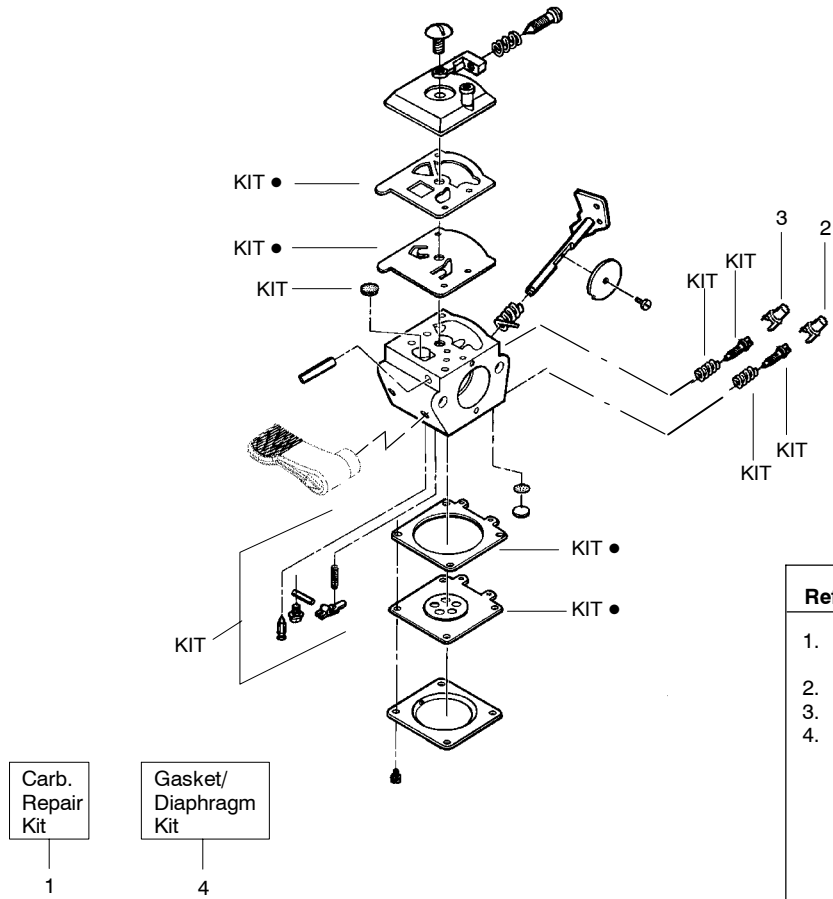

✓ = NEW PART NUMBER FOR THIS IPL

★ = REFER TO THE SERVICE REFERENCE INDICATED FOR MORE INFORMATION. (LOCATED AT END OF IPL)

Kit - Carburetor Assembly No. 530071565 - WT619

Ref.	Part No.	Description
1.	530069824	Carburetor Repair Kit (KIT= Indicates Contents)
2.	530038478	Limiter Cap-Low (tan)
3.	530038479	Limiter Cap-High (Brown)
4.	530069844	Gasket/Diaphragm Kit (●=Indicates Contents)