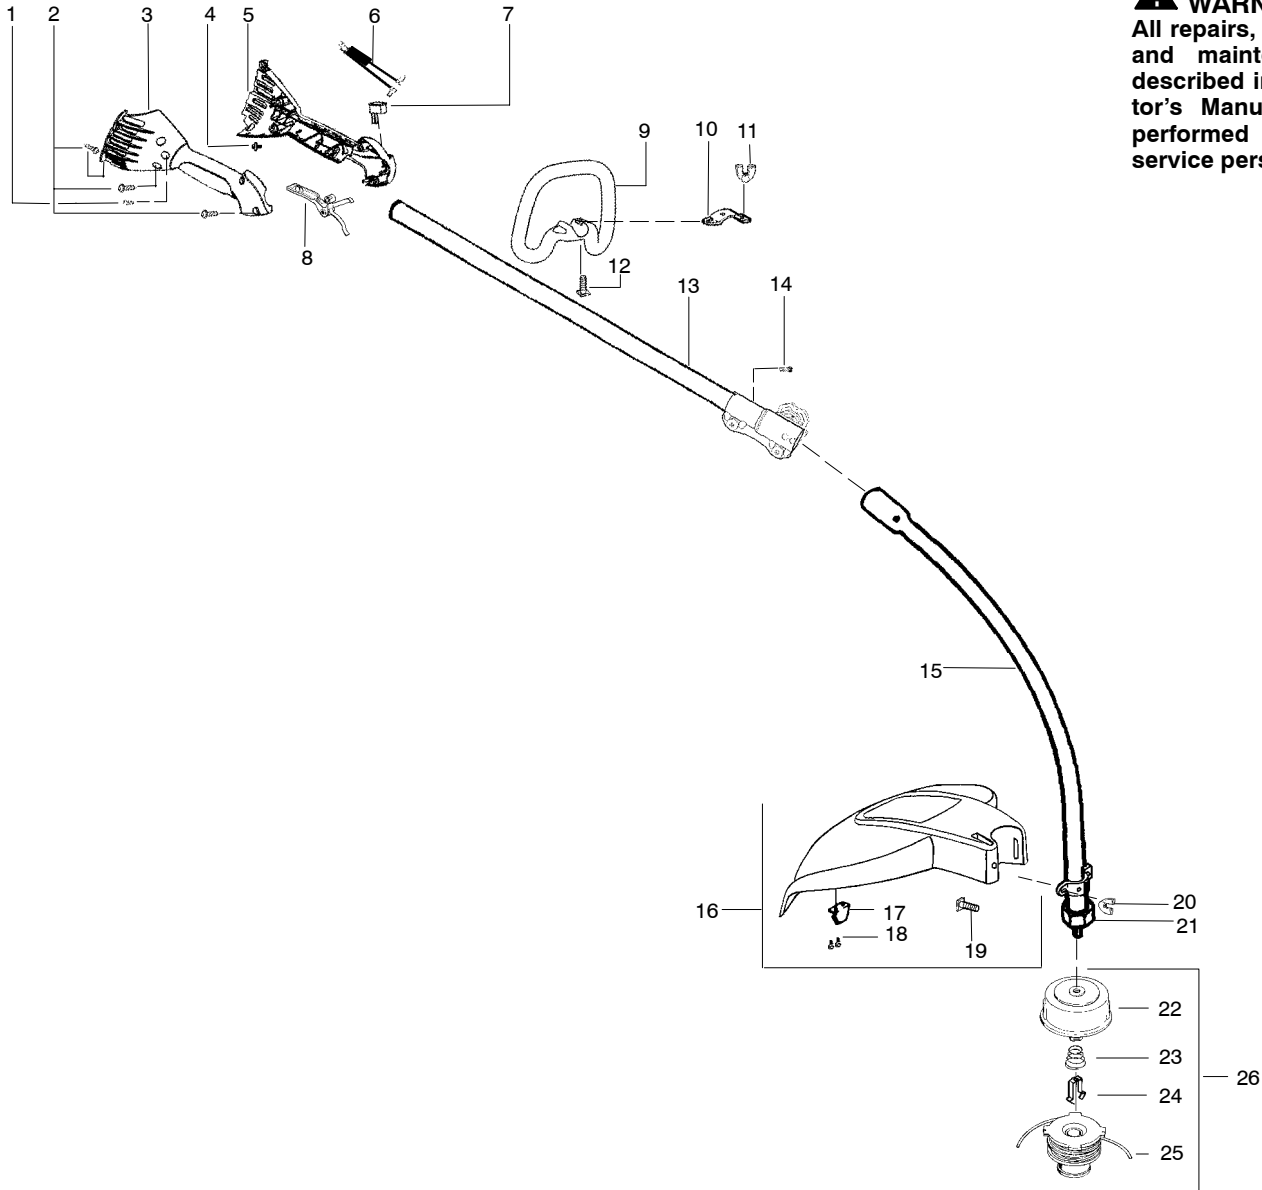

**⚠ WARNING**  
 All repairs, adjustments and maintenance not described in the Operator's Manual must be performed by qualified service personnel.

Ref.	Part No.	Description	Ref.	Part No.	Description	Ref.	Part No.	Description
1.	530015805	Screw-alignment	14.	530016344	Screw			
2.	530015886	Screw	15.	530071788	Assy-Lower Shaft			
3.	530057983	Hsg.-Throttle right	16.	530071802	Kit-Shield Assy. (incl. 17,18)			Not Shown
4.	✓ 530016326	Screw-Cable Retention	17.	530052286	Limiter-Line			
5.	530057984	Hsg.-Left throttle	18.	530015814	Screw			
6.	530058843	Assy-Wire	19.	530015820	Bolt			
7.	530069572	Kit-Switch	20.	530016152	Wingnut			
8.	530058759	Trigger-Throttle	21.	530057559	Dustcup			
9.	530056251	Handle-Assist	22.	530095776	Assy-Hub/Arbor			
10.	530059185	Clamp-Assist Handle	23.	530053241	Spring-Return		530164074	Operator Manual
11.	530016152	Wingnut	24.	530401957	Retainer-Spool		530056220	Decal-Shaft Warning
12.	530015820	Bolt	25.	952711624	Accy-Wound Spool		530056221	Decal-Upper Shaft
13.	530071791	Assy-Upper Shaft (Incl. flex, clamp & 14)	26.	952711630	Accy-Cutting Head ( Incl. 22-25)		530057369	Decal-Start Inst.