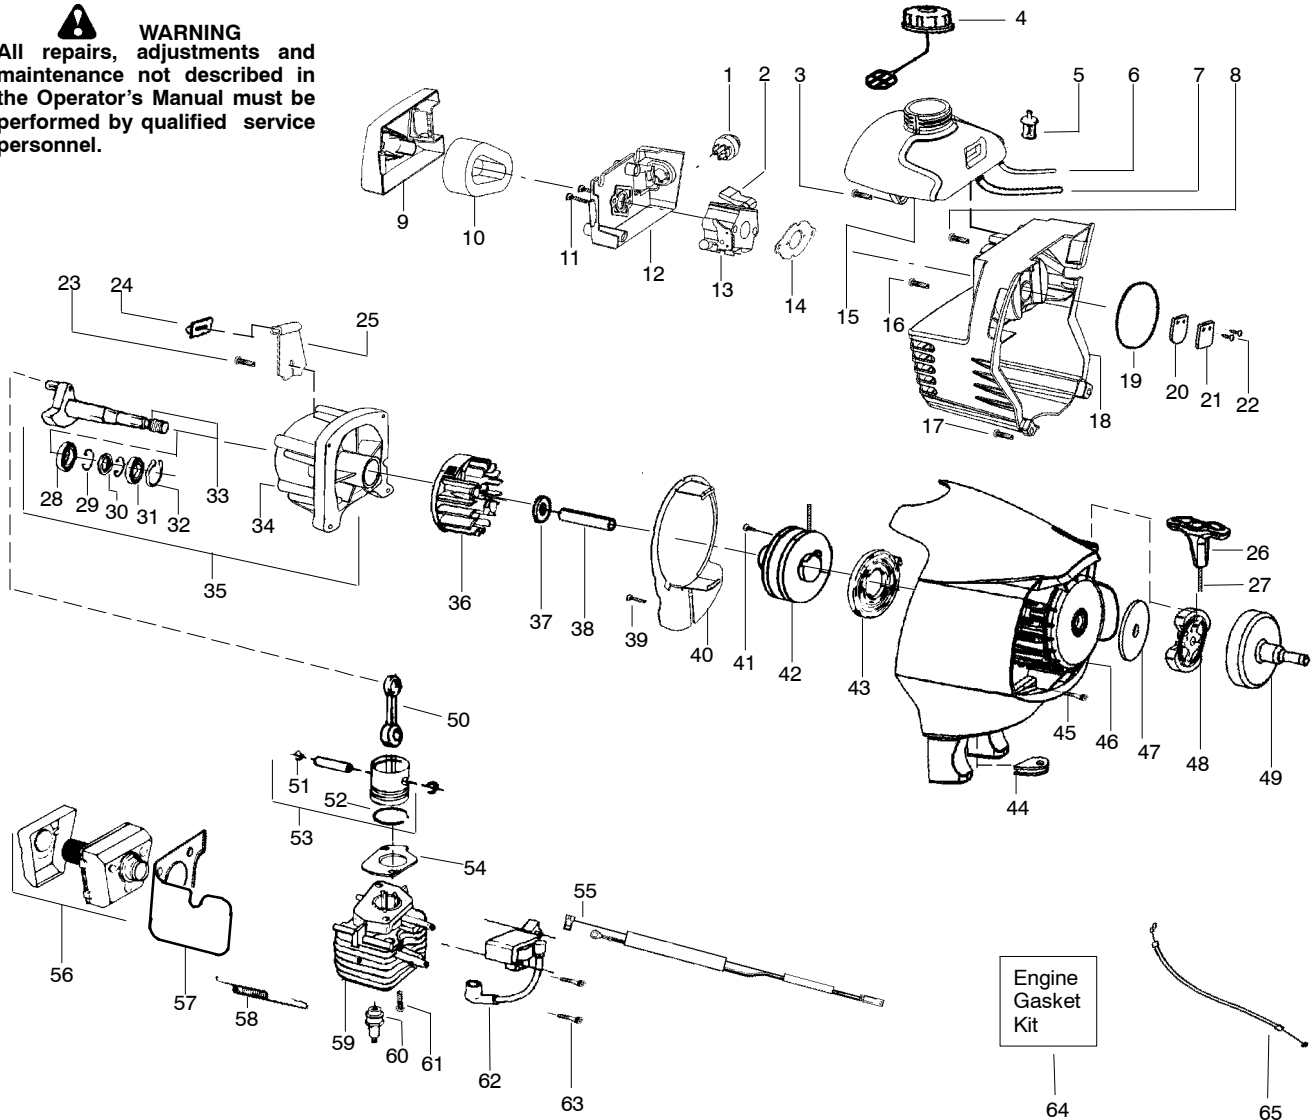

⚠ WARNING
All repairs, adjustments and maintenance not described in the Operator's Manual must be performed by qualified service personnel.

Ref.	Part No.	Description	Ref.	Part No.	Description	Ref.	Part No.	Description
1.	530047721	Bulb-Purge	24.	530055492	Isolator-Tank	48.	530055122	Assy-Clutch
2.	530071717	Kit-Choke Lever	25.	530054941	Ret.-Tank	49.	530028799	Drum-Clutch
3.	530015843	Screw-tank	26.	530054834	Handle-Starter	50.	530010960	Assy-Conn. Rod
4.	530049386	Cap-Fuel w/ret.	27.	530071325	Kit-Rope	51.	530015162	Ret.-Piston pin
5.	530095646	Assy-Fuel pickup	28.	530032103	Bearing-Inner	52.	530025875	Ring-Piston
6.	530071404	Kit-Fuel line	29.	530015787	Retainer	53.	530069277	Kit-Piston (Incl. 51,52)
7.	530069216	Kit-Fuel/Purge line	30.	530019158	Seal	54.	530071401	Gasket-Cylinder(kit)
8.	530015775	Screw	31.	530032102	Bearing-Outer	55.	530058846	Assy-Leadwire
9.	530054935	Cover-Air box	32.	530015789	Ret.-Crankshaft	56.	530069310	Kit-Muffler
10.	530054946	Filter-Air	33.	530028807	Assy-Crankshaft	57.	530058957	Shield
11.	530015849	Screw-Carb.	34.	530012514	Assy-Crankcase (Incl. 28-31)	58.	530036409	Spring-Muffler
12.	530054934	Box-Air	35.	530071685	Assy-C'case/C'shaft (Incl. 32,33,34)	59.	530012490	Cylinder
13.	530071637	Assy-Carb(WT628)	36.	530055524	Assy-Flywheel	60.	952030249	Plug-Spark(RCJ-6Y)
(Note: Repair kits are not available for this carburetor)			37.	530016030	Washer	61.	530001624	Bolt-Cyl. 1/4-20"
14.	530071401	Gasket-Carb.(kit)	38.	530055620	Spacer	62.	530039218	Module-Ignition
15.	530055317	Assy-Fuel Tank	39.	530015775	Screw-Baffle	63.	530016357	Screw-Module
16.	530015771	Screw-Crankcase	40.	530054939	Plate-Baffle	64.	530071401	Kit-Gasket (Incl. 14,19, 54)
17.	530015952	Screw-Shroud	41.	530016391	Screw-Rope	65.	530058962	Assy-Throttle cable
18.	530058797	Shroud	42.	530071399	Kit-Pulley(incl.41)			
19.	530071401	O-ring-Shroud (kit)	43.	530042086	Spring-Starter			
20.	530027593	Valve-Reed	44.	530019182	Grommet			
21.	530054596	Stop-Reed	45.	530015810	Screw-F/hsg.			
22.	530016064	Screw-Reed stop	46.	530055248	Assy.-Fan Housing			
23.	530015875	Screw-Retainer	47.	530094189	Washer-Clutch			

✓ = NEW PART NUMBER FOR THIS IPL

* = REFER TO THE SERVICE REFERENCE INDICATED FOR MORE INFORMATION. (LOCATED AT END OF IPL)