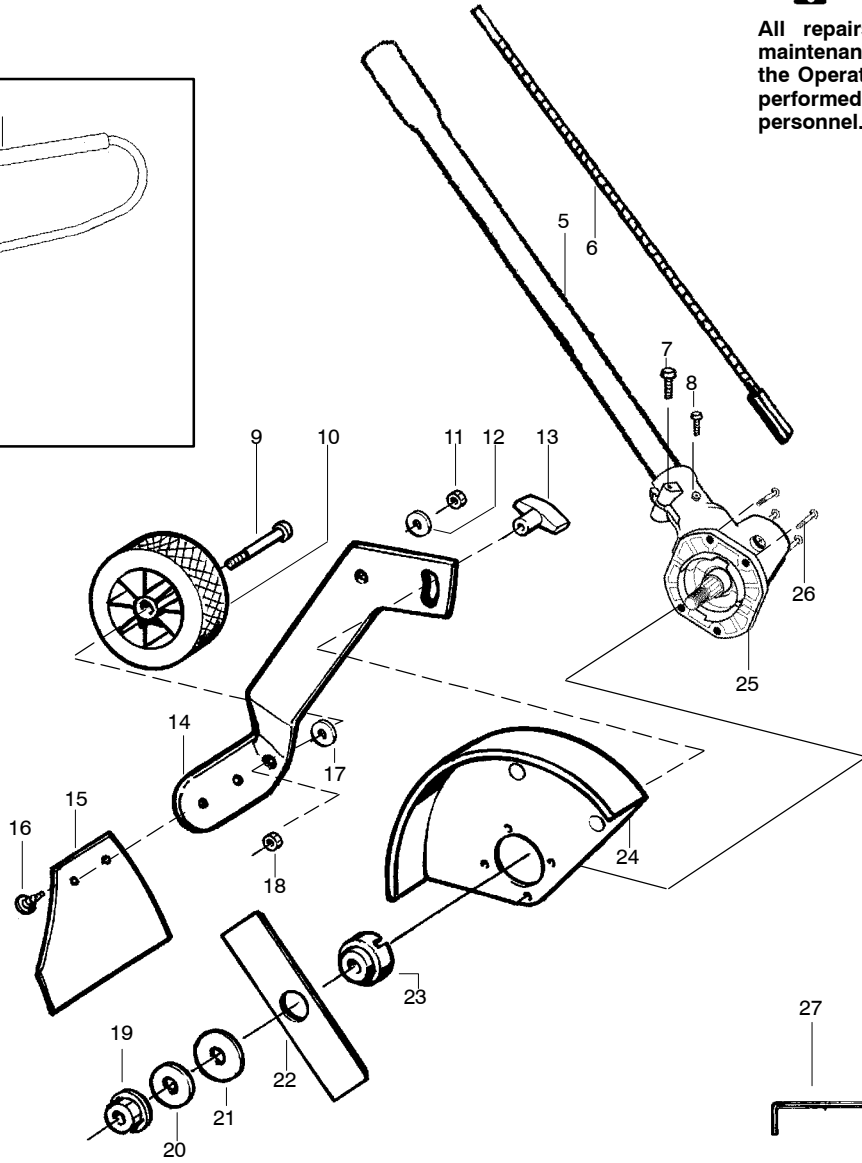

TYPE 2

⚠ WARNING

All repairs, adjustments and maintenance not described in the Operator's Manual must be performed by qualified service personnel.

Ref.	Part No.	Description	Ref.	Part No.	Description
1.	530071394	Kit- Handlebar (incl. grip, cap, decal)	16.	530053012	Fastener- Mud Flap
2.	----	Clamp- Handlebar	17.	530092062	Washer
	530058766	(7/8")	18.	530015515	Locknut
	530058765	(1")	19.	530015793	Nut- Flange (L.H.)
3.	530058563	Bracket- Clamp	20.	530016240	Washer- Belleville
4.	530015886	Screw	21.	530015792	Washer- Flat
5.	530071863	Assy.- Driveshaft	22.	952711625	Accy- 7.5" Blade
6.	530096183	Flexshaft- Split boom	23.	530054623	Dustcup
7.	530016014	Screw	24.	530071384	Kit- Edger Guard
8.	530016224	Screw- Alignment	25.	530071586	Kit- Gearbox
9.	530015981	Bolt- Shoulder Axle	26.	530016312	Screw
10.	530095125	Wheel- 4" (rubber)	27.	530031159	Wrench- Hex (5/32")
11.	530015515	Locknut			Not Shown
12.	530092062	Washer	530164833		Manual
13.	530092059	Knob	530095894		Hanger- Attachment
14.	530053009	Bracket- Adj. Wheel	530059671		Decal- Shaft Warning
15.	530071251	Kit- Mud Flap (incl. #16)	530053138		Decal- Guard Warning

✓ = NEW PART NUMBER FOR THIS IPL

★ = REFER TO THE SERVICE REFERENCE INDICATED FOR MORE INFORMATION. (LOCATED AT END OF IPL)