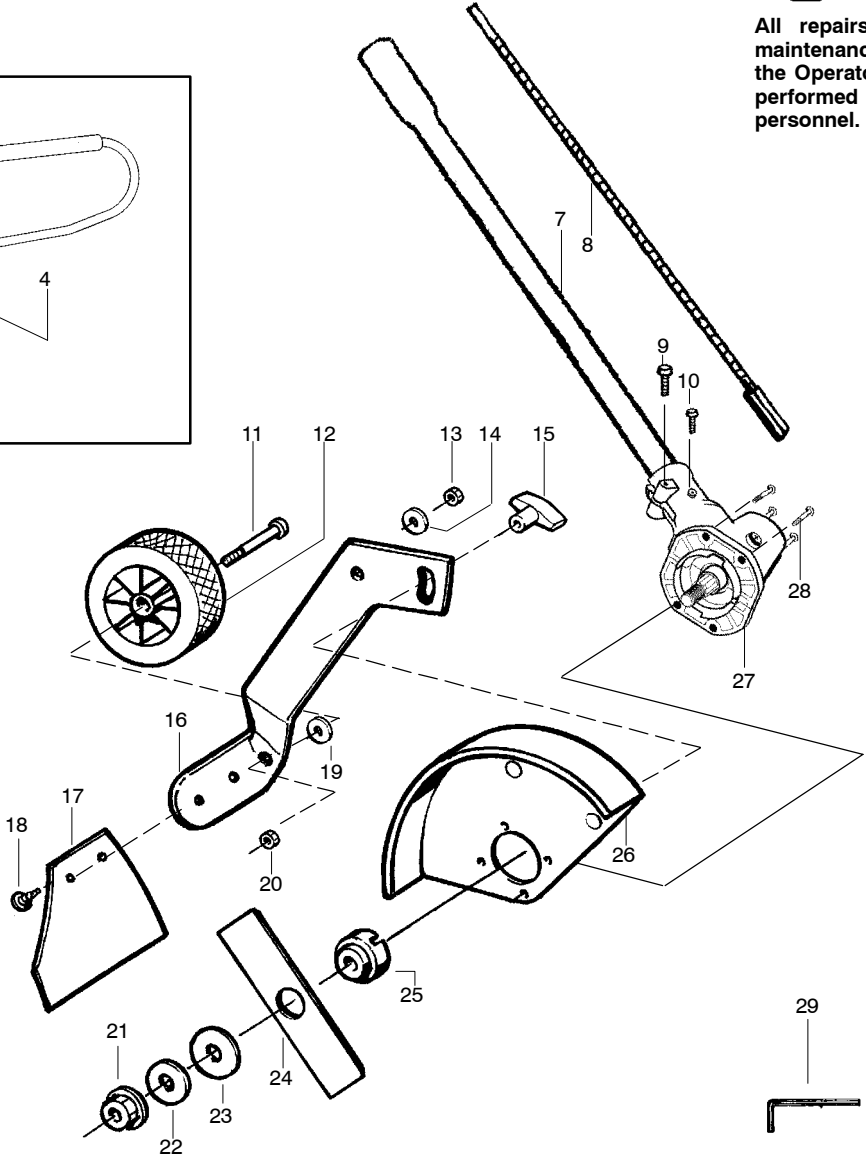

TYPE 1

WARNING

All repairs, adjustments and maintenance not described in the Operator's Manual must be performed by qualified service personnel.

Ref.	Part No.	Description	Ref.	Part No.	Description
1.	530071394	Kit- Handlebar (incl. grip,cap,decal)	18.	530053012	Fastener-Mud Flap
2.	530095970	Clamp-Handlebar	19.	530092062	Washer
3.	530016336	Knob	20.	530015515	Locknut
4.	530095971	Base-Clamp	21.	530015793	Nut-Flange (L.H.)
5.	530071684	Kit-Clamp-Tube (incl. #6)	22.	530016240	Washer-Belleville
6.	530015770	Screw	23.	530015792	Washer-Flat
7.	530096000	Assy.-Driveshaft	24.	530053007	Blade
8.	530096183	Flexshaft-Split boom	25.	530054623	Dustcup
9.	530016014	Screw	26.	530071384	Kit-Edger Guard
10.	530016224	Screw-Alignment	27.	530071586	Kit-Gearbox
11.	530015981	Bolt-Shoulder Axle	28.	530016312	Screw
12.	530095125	Wheel-4" (rubber)	29.	530031159	Wrench-Hex (5/32")
13.	530015515	Locknut			Not Shown
14.	530092062	Washer		530163555	Manual
15.	530092059	Knob		530095894	Hanger-Attachment
16.	530053009	Bracket-Adj. Wheel		530056125	Decal-Shaft Warning
17.	530071251	Kit-Mud Flap (incl.#18)		530053138	Decal-Guard Warning

✂ = NEW PART NUMBER FOR THIS IPL

★ = REFER TO THE SERVICE REFERENCE INDICATED FOR MORE INFORMATION. (LOCATED AT END OF IPL)