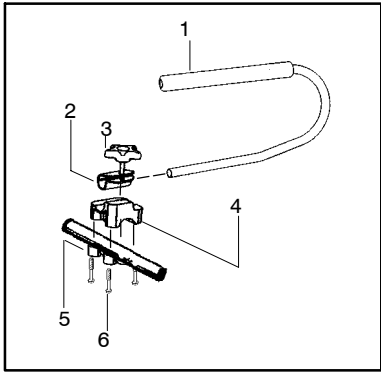

TYPE 1

WARNING

All repairs, adjustments and maintenance not described in the Operator's Manual must be performed by qualified service personnel.

Ref.	Part No.	Description	Ref.	Part No.	Description
1.	530071394	Kit- Handlebar (incl. grip,cap,decal)	18.	530053012	Fastener-Mud Flap
2.	530095970	Clamp-Handlebar	19.	530092062	Washer
3.	530016336	Knob	20.	530015515	Locknut
4.	530095971	Base-Clamp	21.	530015793	Nut-Flange (L.H.)
5.	530071684	Kit-Clamp-Tube (incl. #6)	22.	530016240	Washer-Belleville
6.	530015770	Screw	23.	530015792	Washer-Flat
7.	530096000	Assy.-Driveshaft	24.	530053007	Blade
8.	530096183	Flexshaft-Split boom	25.	530054623	Dustcup
9.	530016014	Screw	26.	530071384	Kit-Edger Guard
10.	530016224	Screw-Alignment	27.	530071586	Kit-Gearbox
11.	530015981	Bolt-Shoulder Axle	28.	530016312	Screw
12.	530095125	Wheel-4" (rubber)	29.	530031159	Wrench-Hex (5/32")
13.	530015515	Locknut			Not Shown
14.	530092062	Washer		530163555	Manual
15.	530092059	Knob		530095894	Hanger-Attachment
16.	530053009	Bracket-Adj. Wheel		530056125	Decal-Shaft Warning
17.	530071251	Kit-Mud Flap (incl.#18)		530053138	Decal-Guard Warning

✂ = NEW PART NUMBER FOR THIS IPL

★ = REFER TO THE SERVICE REFERENCE INDICATED FOR MORE INFORMATION. (LOCATED AT END OF IPL)