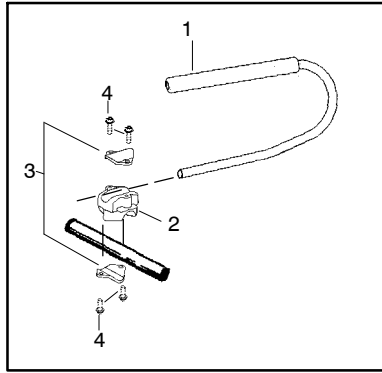

TYPE 2

⚠ WARNING

All repairs, adjustments and maintenance not described in the Operator's Manual must be performed by qualified service personnel.

Ref.	Part No.	Description	Ref.	Part No.	Description
1.	530071394	Kit- Handlebar (incl. grip, cap, decal)	16.	530053012	Fastener- Mud Flap
2.	----	Clamp- Handlebar	17.	530092062	Washer
	530058766	(7/8")	18.	530015515	Locknut
	530058765	(1")	19.	530015793	Nut- Flange (L.H.)
3.	530058563	Bracket- Clamp	20.	530016240	Washer- Belleville
4.	530015886	Screw	21.	530015792	Washer- Flat
5.	530071863	Assy.- Driveshaft	22.	952711625	Accy- 7.5" Blade
6.	530096183	Flexshaft- Split boom	23.	530054623	Dustcup
7.	530016014	Screw	24.	530071384	Kit- Edger Guard
8.	530016224	Screw- Alignment	25.	530071586	Kit- Gearbox
9.	530015981	Bolt- Shoulder Axle	26.	530016312	Screw
10.	530095125	Wheel- 4" (rubber)	27.	530031159	Wrench- Hex (5/32")
11.	530015515	Locknut			Not Shown
12.	530092062	Washer	530164833		Manual
13.	530092059	Knob	530095894		Hanger- Attachment
14.	530053009	Bracket- Adj. Wheel	530059671		Decal- Shaft Warning
15.	530071251	Kit- Mud Flap (incl. #16)	530053138		Decal- Guard Warning

✓ = NEW PART NUMBER FOR THIS IPL

★ = REFER TO THE SERVICE REFERENCE INDICATED FOR MORE INFORMATION. (LOCATED AT END OF IPL)