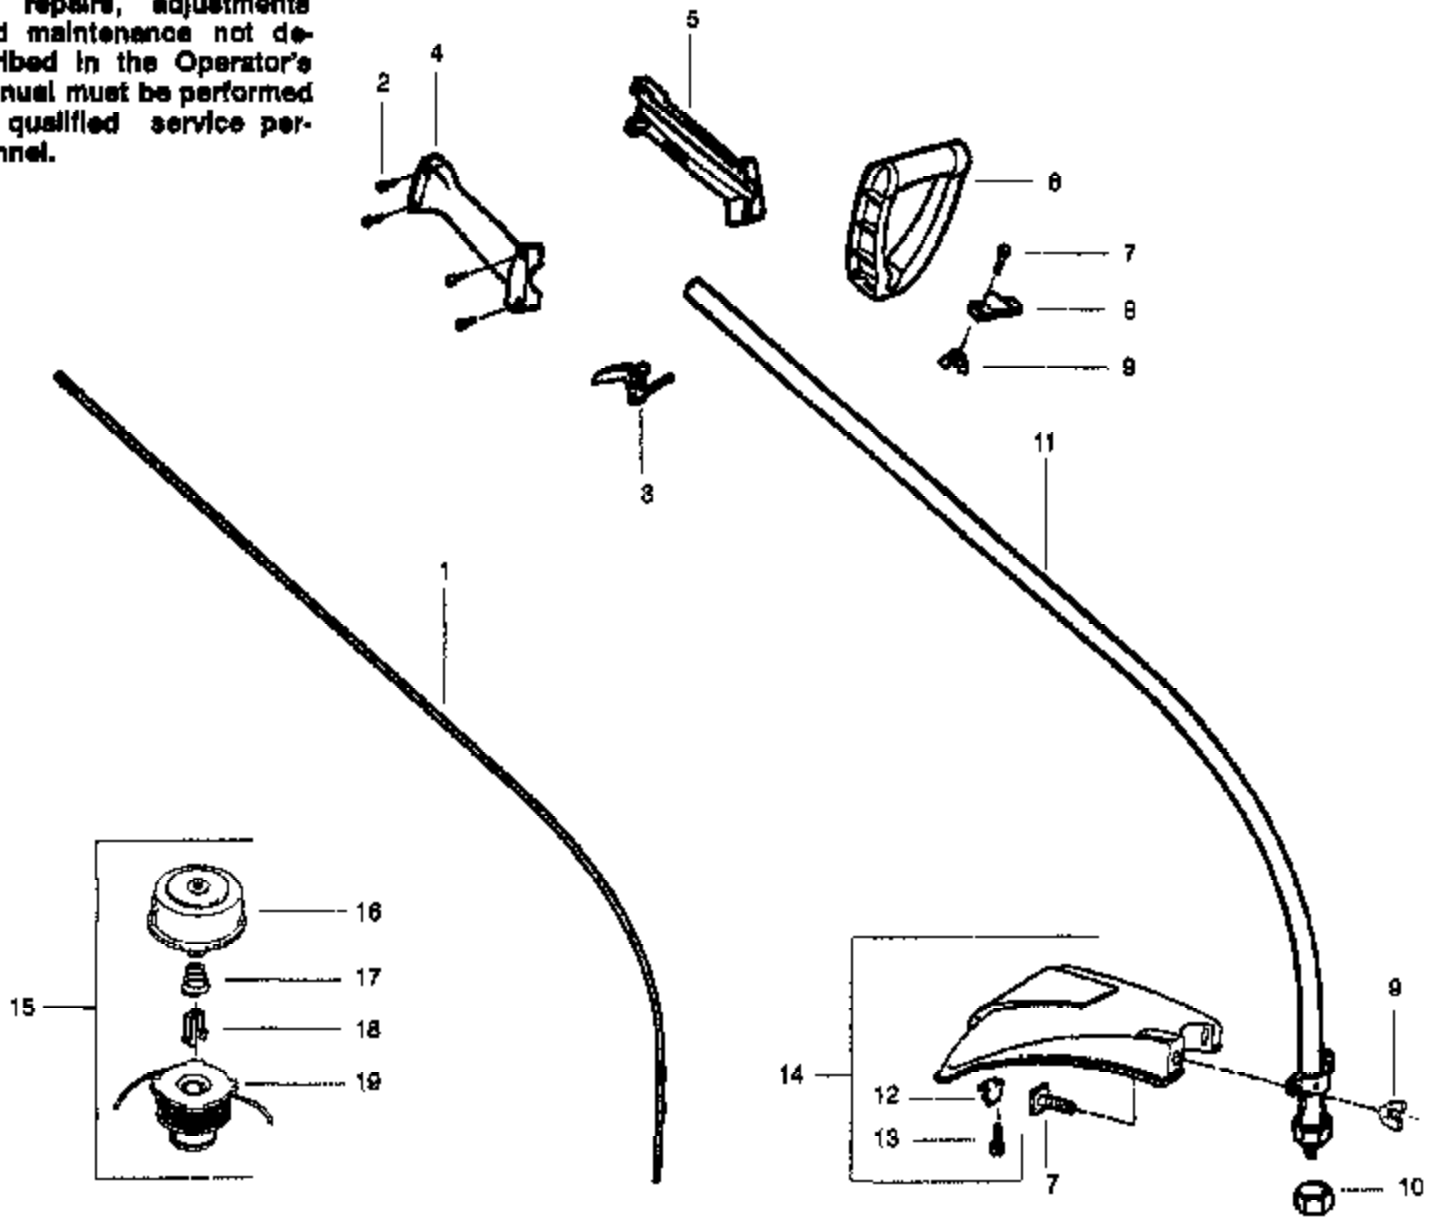

**Carb.  
Repair  
Kit**

2

**Gasket/  
Dia.  
Kit**

3

---

Ref #	Part Number	Qty	Description
	530069990		Carburetor Assembly
1	530038404		Limiter Cap
2	530069842		Carburetor Repair Kit (KIT = Indicates Contents)
3	530069844		Gasket Diaphragm Kit (DOT = Indicates Contents)
4	530035477		Needle - Idle
5	530035293		Spring - Idle Needle

PP110 Gas Trimmer Page 2 of 7  
Carburetor

**⚠ WARNING**

All repairs, adjustments and maintenance not described in the Operator's Manual must be performed by qualified service personnel.

Ref #	Part Number	Qty	Description
1	530053428		Drive Shaft
2	530016179		Screw - Throttle Hsg.
3	530049107		Trigger
4	530053029		Throttle Hsg. (Right)
5	530053019		Throttle Hsg. (Left)
6	530014222		Handle Ass'y.
7	530015820		Bolt - Handle/Shield
8	530094847		Clamp - Assist Handle
9	530401992		Wingnut
10	530094543		Dust Cup
11	530053429		Drive Shaft Hsg. Ass'y.
12	530052286		Line Limiter
13	530015814	PP110 Gas Trim	Screw - Line Limiter
14	530069666	Drive Shaft	Shield Kit Ass'y. (Incl. 12 & 13)
15	952701705		Cutting Head Ass'y. (Incl. 16 - 19)
16	530053246		Hub Ass'y.
17	530053241		Spring - Return
18	530401957		Retainer - Spool
19	952701706		Spool w/Line
	530085856		Operator's Manual (Not Shown)
	530047899		Decal Shaft Warning (Not Shown)