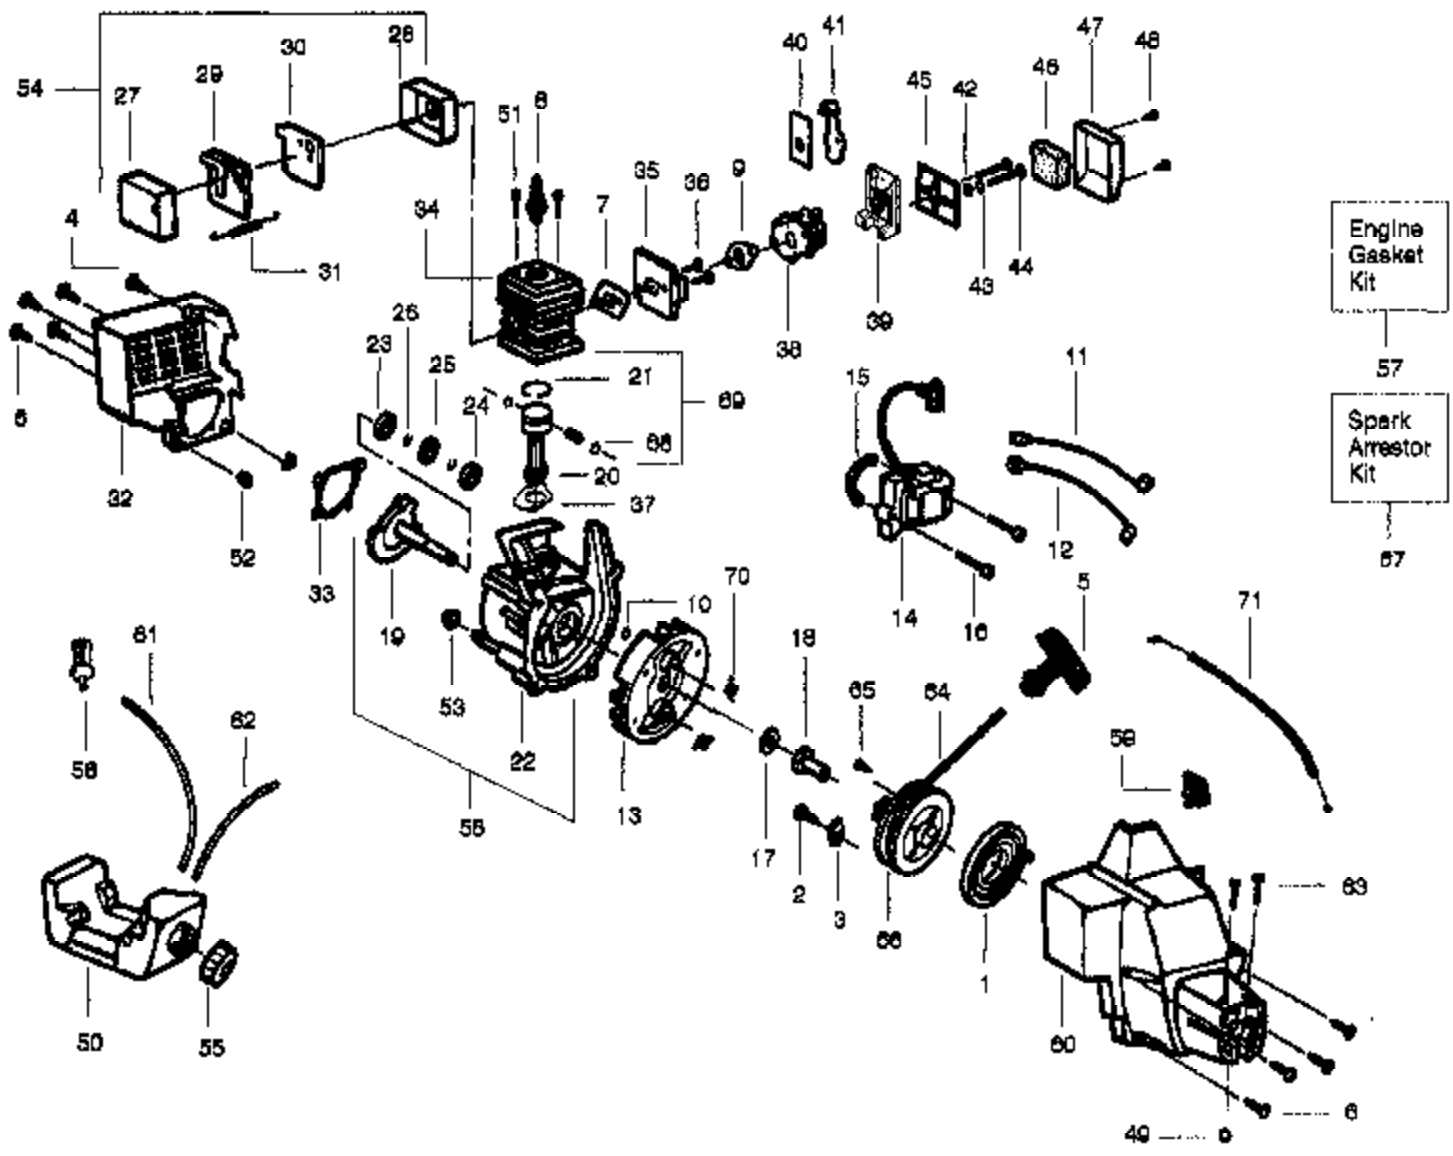

Ref #	Part Number	Qty	Description
1	530042085		Starter Spring
2	530015775		Screw - Pulley
3	530027523		Retainer - Pulley
4	530015934		Screw - Shrd/Fan Hsg.
5	530027569		Starter Handle
6	530015810		Screw
7	530019243		Gasket - Cylind./Carb.
8	952030201		Spark Plug (RCJ 8Y)
9	530019194		Gasket - Carb.
10	530015945		Retainer Ring - C'case
11	530014663		Lead Wire Ass'y.
12	530014662		Ground Wire Ass'y.
13	530069886		Flywheel Ass'y.
14	530039163		Ignition Module
15	530036145		Spacer - Ignit. Module
16	530015954		Screw - Ignit. Module
17	530015828		Washer - Flat
18	530027953		Drive Coupling
19	530014532		Crankshaft Ass'y.
20	530069615		Connecting Rod Ass'y.
21	530053565		Piston Ring
22	530014861		Crankcase Ass'y. (Incl 23 - 26)
23	530032125		Inner Bearing
24	530032124		Outer Bearing
25	530019179		C'case Seal
26	530015941		Retain. Ring - C'shaft
27	530036578		Muffler Body
28	530036577		Muffler Cover
29	530049489		Muffler Baffle - Exit
30	530036579		Muffler Baffle - First
31	530016197		Muffler Spring
32	530049707		Rear Shroud
33	530019181		Gasket - C'case
34	530053445		Cylinder
35	530069994		Carb. Adapter Kit
36	530016014		Screw - Carb Adaptor
37	530019223		Gasket - Cylinder
38	530069990		Carburetor Ass'y. Kit (Includes Limiter Cap)
39	530052431		Air Box
40	530038747		Choke Plate
41	530038686		Choke Shutter
42	530015254		Washer
43	530015852		Choke Spacer
44	530015887		Screw
45	530036569		Filter Plate
46	530036575		Air Filter Foam
47	530036568		Air Filter Cover
48	530015957		Screw
49	530015768		Locknut
50	530049933		Fuel Tank Ass'y
51	530015953		Screw - Cylinder
52	530036793		Isolator - Shroud
53	530036792		Isolator - Crankcase
54	530069660		Muffler Kit
55	530014347		Fuel Cap Ass'y.
56	530014362		Fuel Pickup Ass'y.

PP110 Gas Engine
Power Unit

From Page 6 of 7