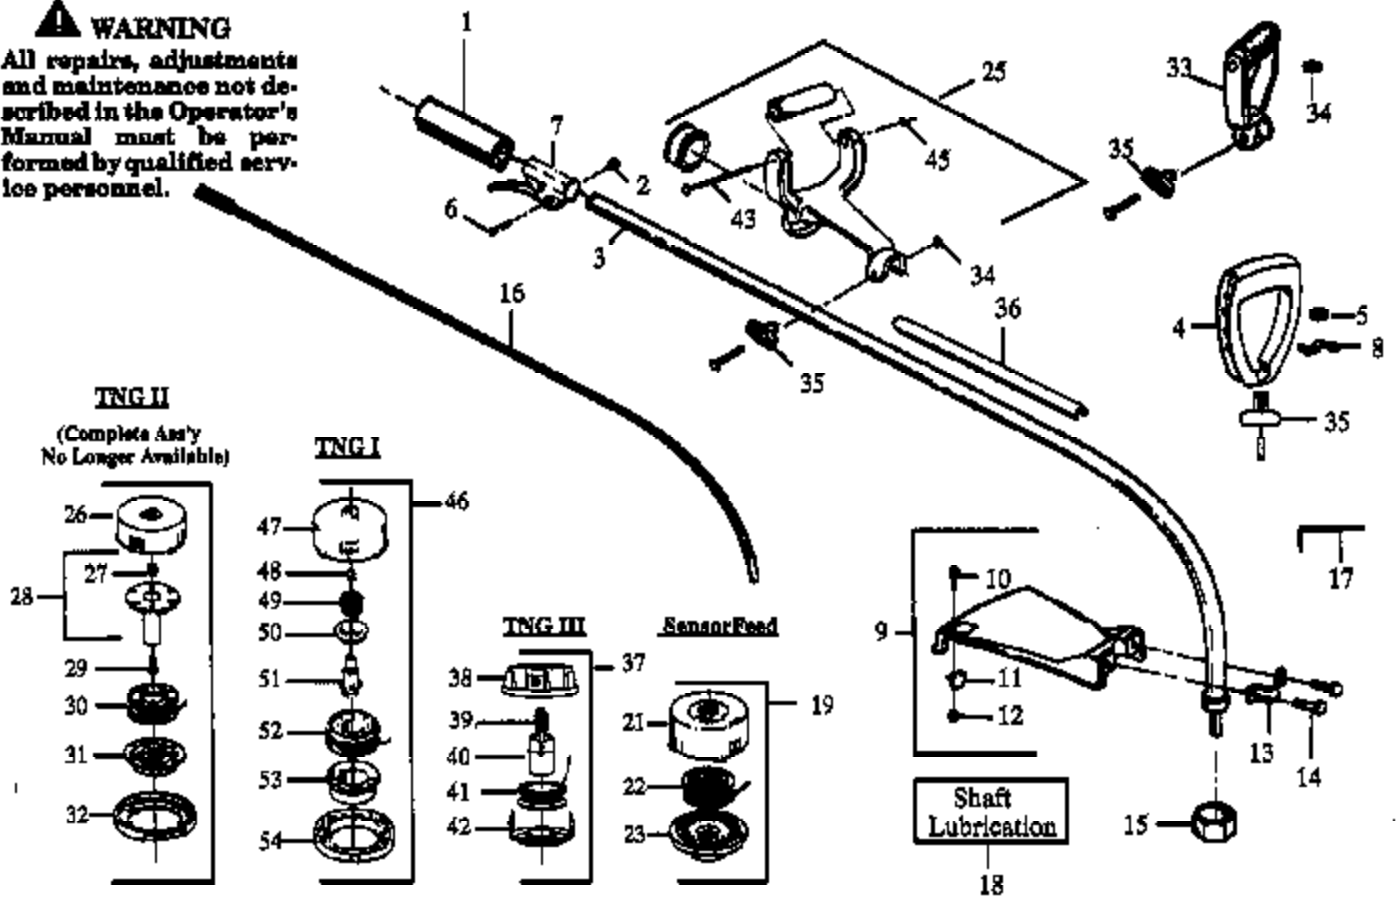

**WA-217 #530-069637**

---

Ref #	Part Number	Qty	Description
2	530038404		Limiter Cap

---

PP111 Gas Trimmer Page 4 of 9  
CARBURETOR WA-217

**WARNING**

All repairs, adjustments and maintenance not described in the Operator's Manual must be performed by qualified service personnel.

Ref #	Part Number	Qty	Description
1	530029445		Grip
2	530015768		Nut
3	530094688		Drive Shaft Housing, Model 111
3	530094891		Drive Shaft Housing, Model 114
4	530014222		Handle
5	530015610		Bolt
6	530015774		Screw
7	530010959		Throttle Housing Ass'y.
8	530094742		Clamp
9	530069249		Shield Kit Ass'y. (Incl. 10,11,12,14)
10	530015337		Screw
11	530094570		Line Limiter
12	534235901	PP111 Gas Trip	Locknut
13	530093653	DRIVE SHAFT & CUTTING F	Shield Bracket
14	530016107		Screw
15	530094543		Dust Cup
16	530094671		Drive Shaft, Model 111
16	530094551		Drive Shaft, Model 114
17	530031111		Hex Wrench (5/32)
18	952030139		Shaft Lubrication
19	952701605		Cutting Head Ass'y. (Incl. 21-23)
21	530094592		Hub Ass'y.
22	952701607		Spool w/Line
23	530094494		Cover.
25	530010958		Anti-Vibe Handle (Incl. 43-45)
26	530094562		Hub Ass'y.
27	530094956		Spring
28	530069312		Locking Plate Kit
29	530015542		Screw
30	952701606		Spool w/Line
31	530094521		Cover
32	530094522		Release Button
33	530010957		Handle
34	530015197		Nut
35	530069252		"T" Handle Ass'y.
36	530029159		Shaft Warning Decal, Type 1-2
36	530038906		Shaft Warning Decal, Type 3
37	952701628		Cutting Head Ass'y. (Incl. 38-42)
38	530094878		Hub Ass'y.
39	530094830		Spring
40	530094827		Release Button
41	952701619		Spool w/Line
42	530094828		Cover
43	530015784		Screw
45	530015785		Locknut
46	952701574		Cutting Head Ass'y. (Incl. 47-54)
47	530093896		Hub
48	530093898		Line Saver
49	530340007		Spring
50	530092068		Spring Adapter
51	530093897		Drive Gear
52	952701523		Spool w/Line
53	530401183		Release Button
54	530092133		Cover