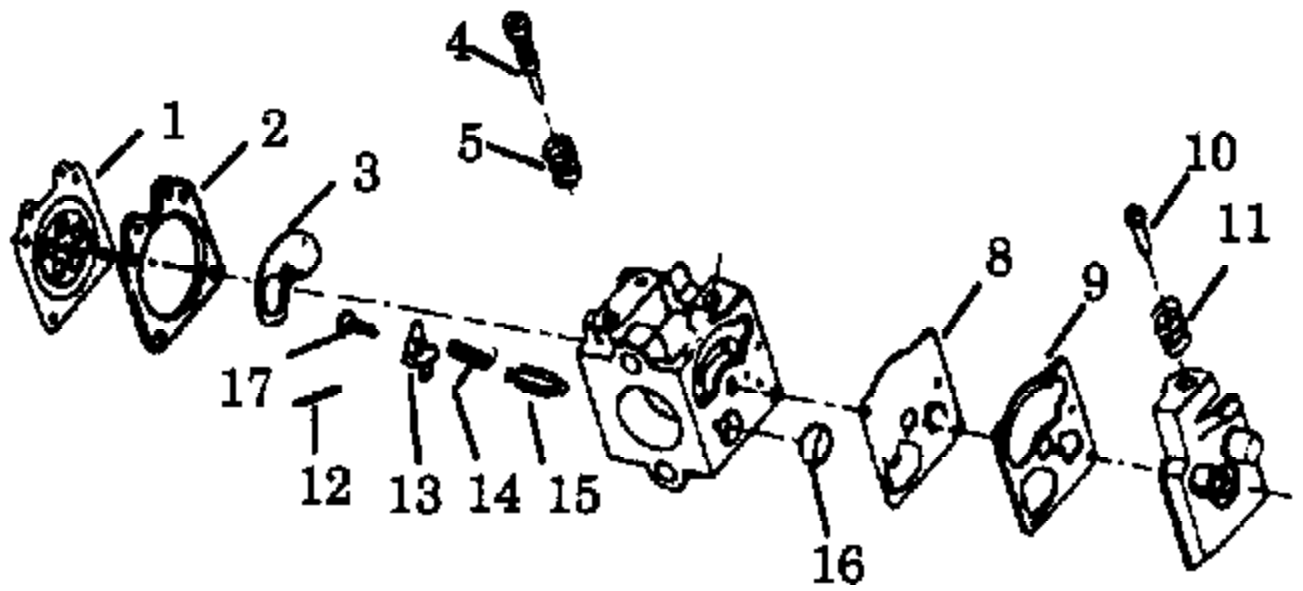

**WA-207/207A**

Carb.  
Repair  
Kit

18

Carb.  
Gasket  
Kit

19

Ref #	Part Number	Qty	Description
1	530035014		Metering Diaphragm
2	530035151		Metering Diaphragm Gasket
3	530035211		Circuit Plate Gasket
4	530035212		Mixture Needle
5	530035214		Mixture Needle Spring
8	530035166		Fuel Pump Diaphragm
9	530035164		Fuel Pump Gasket
10	530035203		Idle Speed Screw
11	530035208		Idle Speed Spring
12	530035028		Metering Lever Pin
13	530035031		Metering Lever
14	530035188		Metering Lever Spring
15	530035106	PP111 Gas Trim Page 2 of 9	Inlet Needle Valve
16	530035178	CARBURETOR WA-267/207	Fuel Inlet Screen
17	530035016		Metering Lever Pin Screw
18	530035264		Carb. Kwik Repair Kit (Inc. 1,2,3,8,9,12, 13,14,15,16,17,19)
19	530035219		Carb. Gasket/Diaphragm Kit (Inc. 1,2,3,8,9)

**WA-217 #530-069637**

---

Ref #	Part Number	Qty	Description
2	530038404		Limiter Cap

---

PP111 Gas Trimmer Page 4 of 9  
CARBURETOR WA-217

**WARNING**

All repairs, adjustments and maintenance not described in the Operator's Manual must be performed by qualified service personnel.