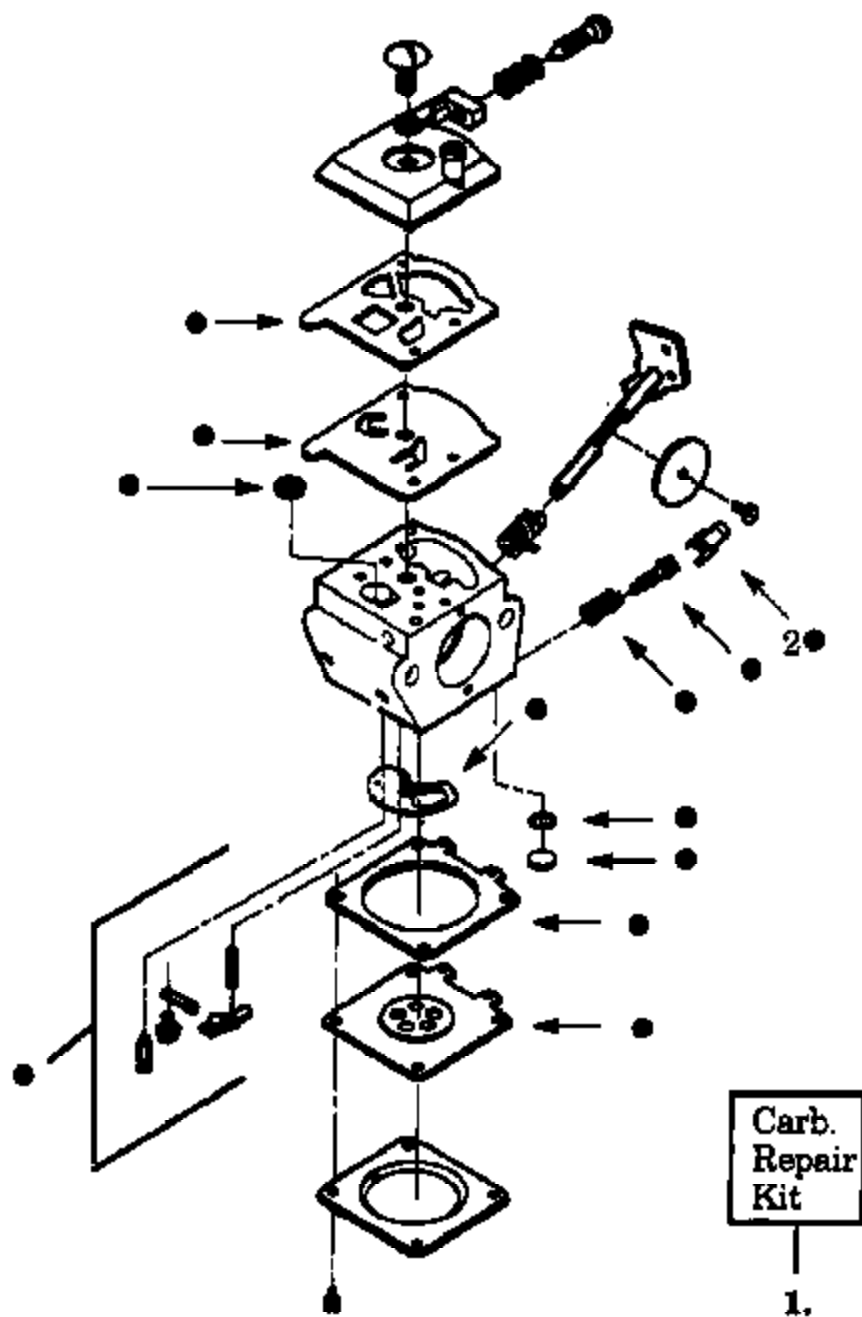

Ref #	Part Number	Qty	Description
1	530035014		Metering Diaphragm
2	530035151		Metering Diaphragm Gasket
3	530035211		Circuit Plate Gasket
4	530035212		Mixture Needle
5	530035214		Mixture Needle Spring
8	530035166		Fuel Pump Diaphragm
9	530035164		Fuel Pump Gasket
10	530035203		Idle Speed Screw
11	530035208		Idle Speed Spring
12	530035028		Metering Lever Pin
13	530035031		Metering Lever
14	530035188		Metering Lever Spring
15	530035106	PP111 Gas Trim Page 2 of 9	Inlet Needle Valve
16	530035178	CARBURETOR WA-267/207	Fuel Inlet Screen
17	530035016		Metering Lever Pin Screw
18	530035264		Carb. Kwik Repair Kit (Inc. 1,2,3,8,9,12, 13,14,15,16,17,19)
19	530035219		Carb. Gasket/Diaphragm Kit (Inc. 1,2,3,8,9)

WA-217 #530-069637