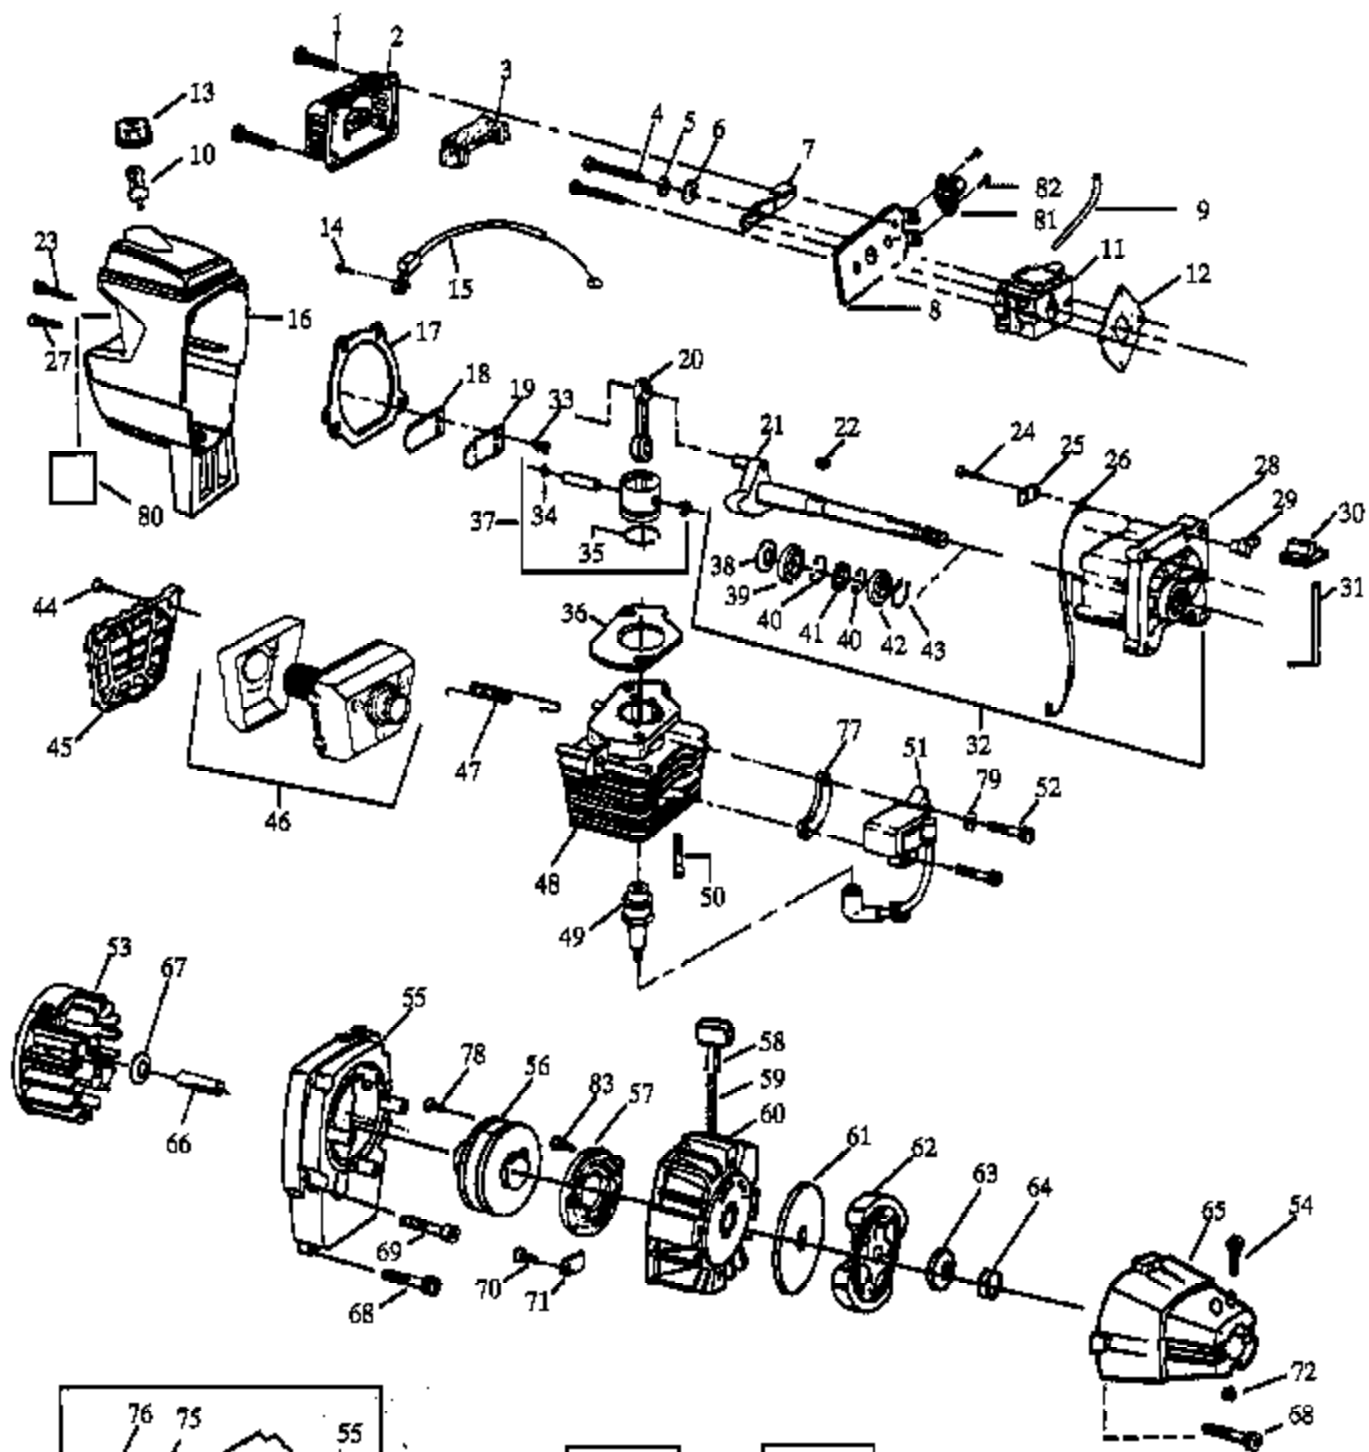

Model 111

Engine
Gasket
Kit

73

Spark
Arrestor
Kit

74

Ref #	Part Number	Qty	Description
1	530015773		Screw
2	530027529		Air Filter Cover
3	530027530		Air Filter
4	530015849		Screw
5	530015852		Spacer
6	530015254		Wave Washer
7	530027526		Choke Shutter, Type 1
7	530038103		Choke Shutter, Type 2 & 3
8	530027527		Air Filter Plate, Type 1
8	530037930		Air Filter Plate, Type 2 & 3
9	530069247		Fuel Line Kits, Fuel Line
9	530069571		Fuel Line Kits, Return Line 114 Type 2-3
10	530014362		Fuel Pick-up Ass'y.
11	530069637		Carburetor, Model 111 (WA-217)
11	530035259		Carburetor, Model 114 (WA-199) Type 1 & 2
11	530069651		Carburetor, Model 114 (WT-298A) Type 3
12	530019156		Carburetor Gasket
13	530014347		Fuel Cap Ass'y.
14	530015775		Screw
15	530037498		Throttle Cable Ass'y., Model 111
15	530037497		Throttle Cable Ass'y., Model 114
16	530037498		Shroud & Tank Ass'y., Type 1
16	530047087		Shroud & Tank Ass'y., Type 2 & 3
17	530019154		Crankcase/Shroud Gasket
18	530027593		Reed
19	530027594		Reed Stop
20	530014005		Connect Rod Ass'y. (Incl. Bearings), Model 111
20	530010960		Connect Rod Ass'y. (Incl. Bearings), Model 114
21	530010945		Crankshaft Ass'y. -See Ser. Ref. 2, Model 111
21	530010934		Crankshaft Ass'y. -See Ser. Ref. 2, Model 114
22	530015126		Flywheel Key
23	530015772		Screw
24	530015780		Screw
25	530027546		Switch Insulator
26	530027547		Lead Wire
27	530015771		Screw
28	530014016		C'case Ass'y. (Incl. 39-42)
29	530027545		Switch Ramp
30	530038309		Switch Button
31	530027959		Switch Spring
32	530014004		Crankcase & Crankshaft Ass'y (21, 28 & 39-43), Model 111
32	530014015		Crankcase & Crankshaft Ass'y (21, 28 & 39-43), Model 114
33	530015241		Screw
34	530015162		Piston Pin Retainer
35	530026413		Piston Ring, Model 111
35	530025875		Piston Ring, Model 114
36	530019178		Cylinder Gasket
37	530069274		Piston Kit (Incl. 34,35 & pin), Model 111
37	530069277		Piston Kit (Incl. 34,35 & pin), Model 114
39	530032103		Inner Bearing
40	530015787		Retaining Ring
41	530019158		Crankshaft Seal
42	530032102		Outer Bearing
43	530015789		Crankshaft Retaining Ring
44	530015717		Screw
45	530027781		Muffler Guard

PP111 Gas Engine, Page 8 of 9
POWER UNIT