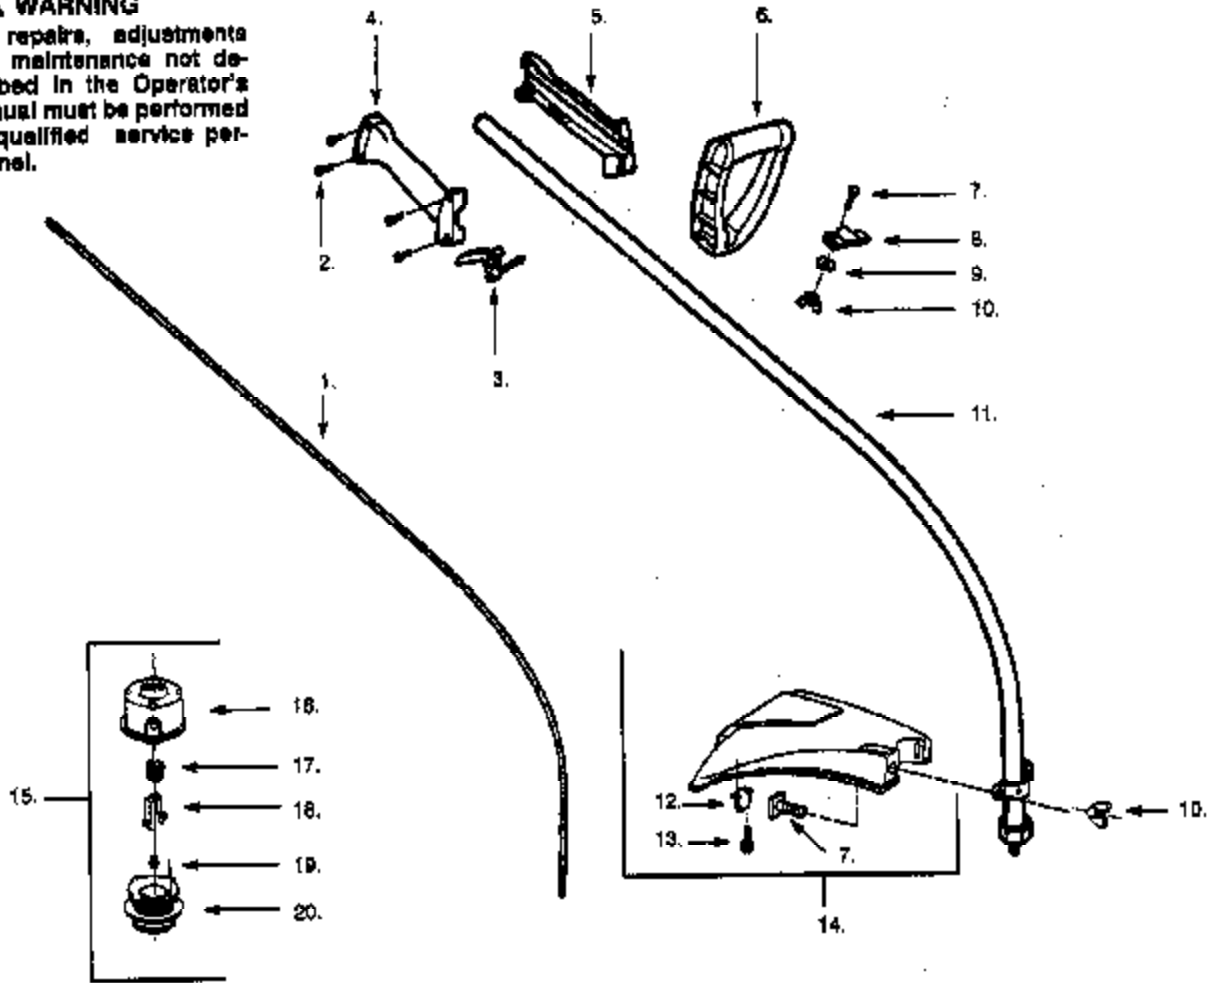

Ref #	Part Number	Qty	Description
1	530038404		Limiter Cap
3	530069668		Carburetor Repair Kit (

PP113 Gas Trimmer Page 2 of 7
CARBURETOR ASSEMBLY

WARNING

repairs, adjustments and maintenance not described in the Operator's Manual must be performed by qualified service personnel.

Ref #	Part Number	Qty	Description
1	530095242		Drive Shaft
2	530015880		Screw-Throttle Hsg.
3	530038682		Trigger
4	530038581		Throttle Hsg. (Right)
5	530038580		Throttle Hsg. (Left)
6	530038708		Assist Handle
7	530015820		Bolt-Handle/Shield
8	530038599		Clamp-Handle
9	530092062		Washer-Handle
10	530401992		Wingnut-Handle/Shield
11	530069765		Drive Shaft Hsg. Ass'y
12	530095238		Line Limiter
13	530015814		Screw-Line Limiter
14	530069686		Shield Kit Ass'y. (Incl. 7, 10, 12 & 13)
15	952701666		Cutting Head Ass'y. (Incl. 16-20)
16	530069690		Hub Ass'y
17	530401464		Spring
18	530401466		Clip-Retainer-Head
19	530401467		Screw w/ Washer -Head
20	952711527		Spool w/Line
	530083932		Operator Manual
	530047899		Shaft Warning Decal