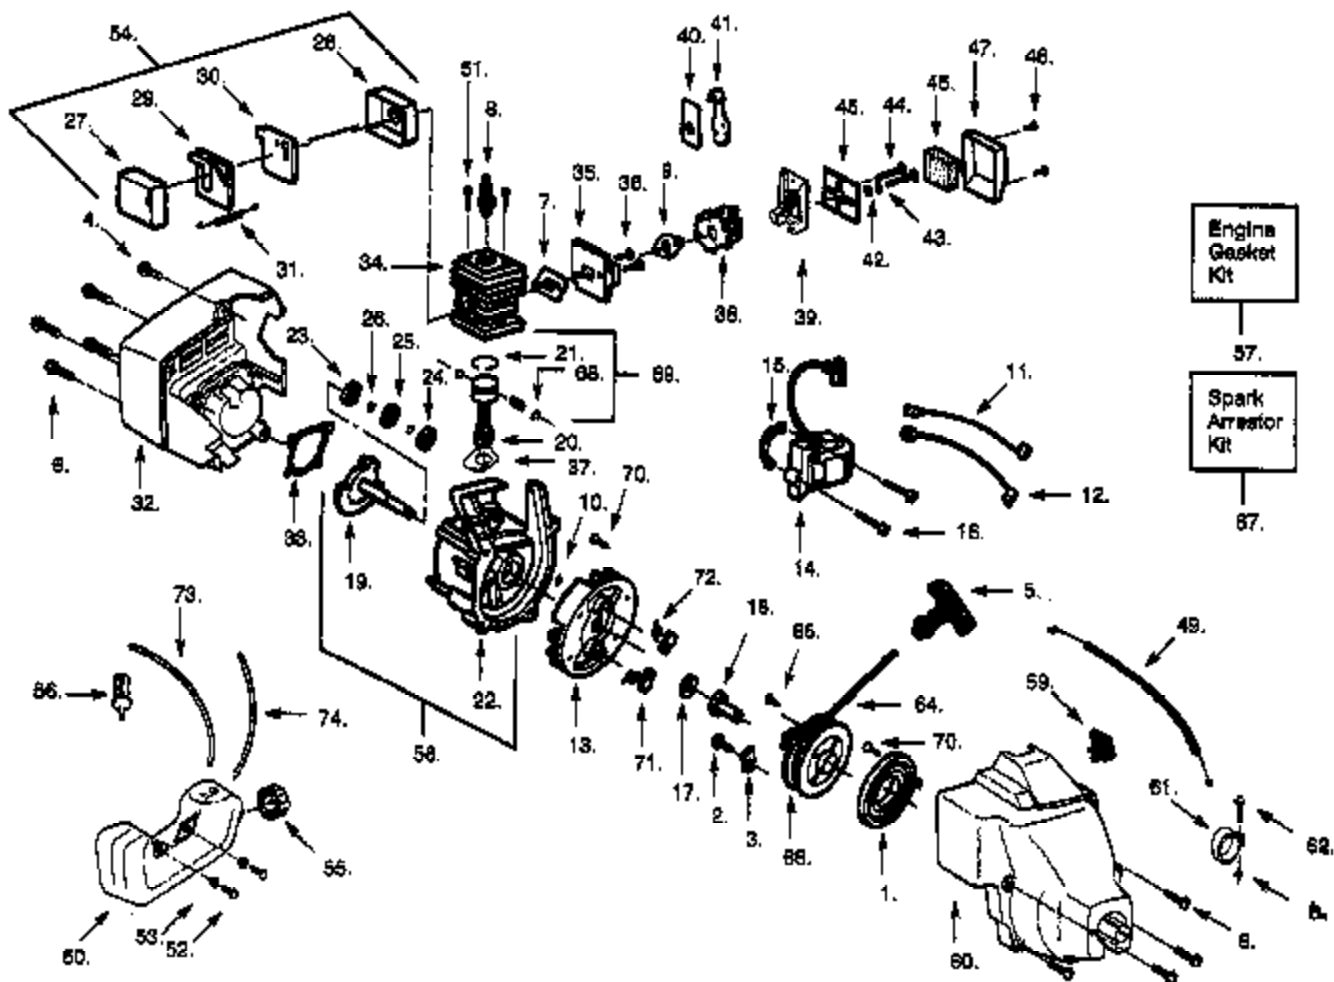

Ref #	Part Number	Qty	Description
1	530029395		Starter Spring
2	530015775		Screw-Pulley
3	530027523		Retainer-Pulley
4	530015934		Screw-Shrd/Fan Hsg.
5	530027569		Starter Handle
6	530015810		Screw
7	530019233		Gasket-Cylind./Carb.
8	530030075		Spark Plug (RCJ 8Y)
9	530019194		Gasket-Carb.
10	530015945		RetainerRing-C'case
11	530014663		Lead Wire
12	530014662		Ground Wire
13	530039149	PP113 Gas Engine	Flywheel
14	530039163	POWER UNIT	Ignition Module
15	530036145		Spacer- Ignit. Module
16	530015954		Screw-Ignit. Module
17	530015828		Washer-Thrust
18	530038604		Drive Coupling
19	530014532		Crankshaft Ass'y.
20	530069615		Connecting Rod Ass'y.
21	530036404		Piston Ring
22	530014861		Crankcase Ass'y.(Incl 23-26)
23	530032125		Inner Bearing
24	530032124		Outer Bearing
25	530019179		C'case Seal
26	530015941		Retain. Ring-C'shaft
27	530036578		Muffler Body
28	530036577		Muffler Cover
29	530038602		Muffler Baffle-Exit
30	530036579		Muffler Baffle-First
31	530029930		Muffler Spring
32	530038189		Rear Shroud
33	530019181		Gasket-C'case
34	530069618		Cylinder Kit
35	530047659		Carb. Adaptor
36	530016014		Screw-Carb Adaptor
37	530019223		Gasket-Cylinder
38	530069642		Carburetor Kit-WT 223 (Incl. Limiter Cap and Primer Bulb Ass'y)
39	530038582		Air Box
40	530038747		Choke Plate
41	530038686		Choke Shutter
42	530015254		Wave Washer
43	530015852		Choke Spacer
44	530015887		Screw-Carburetor
45	530036569		Filter Plate
46	530036575		Air Filter Foam
47	530036568		Air Filter Cover
48	530015966		Screw-Air Box
49	530036744		Throttle Cable Ass'y.
50	530047255		Fuel Tank Ass'y
51	530015953		Screw-Cylinder
52	530015814		Screw-Fuel Tank
53	530016131		Washer- Fuel Tank
54	530069389		Muffler Kit