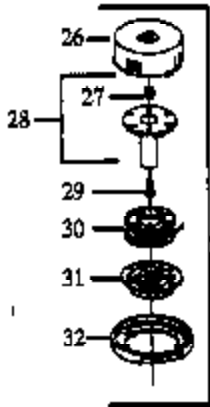

PP114 Gas Trim Page 2 of 9  
 CARBURETOR WA-199

**WT-298A #530-069651**

---

Ref #	Part Number	Qty	Description
1	530069623		Carburetor Repair Kit ( . Indicates Contents)
2	530038317		Limiter Cap-Low
3	530038318		Limiter Cap-High

(Complete Assy  
No Longer Available)

**TNG I**

**TNG III**

**Sensor Feed**

**Shaft  
Lubrication**

18

Ref #	Part Number	Qty	Description
1	530029445		Grip
2	530015768		Nut
3	530094688		Drive Shaft Housing, Model 111
3	530094891		Drive Shaft Housing, Model 114
4	530014222		Handle
5	530015610		Bolt
6	530015774		Screw
7	530010959		Throttle Housing Ass'y.
8	530094742		Clamp
9	530069249		Shield Kit Ass'y. (Incl. 10,11,12,14)
10	530015337		Screw
11	530094570		Line Limiter
12	534235901	PP114 Gas Trip	Locknut
13	530093653	DRIVE SHAFT & CUTTING F	Shield Bracket
14	530016107		Screw
15	530094543		Dust Cup
16	530094671		Drive Shaft, Model 111
16	530094551		Drive Shaft, Model 114
17	530031111		Hex Wrench (5/32)
18	952030139		Shaft Lubrication
19	952701605		Cutting Head Ass'y. (Incl. 21-23)
21	530094592		Hub Ass'y.
22	952701607		Spool w/Line
23	530094494		Cover.
25	530010958		Anti-Vibe Handle (Incl. 43-45)
26	530094562		Hub Ass'y.
27	530094956		Spring
28	530069312		Locking Plate Kit
29	530015542		Screw
30	952701606		Spool w/Line
31	530094521		Cover
32	530094522		Release Button
33	530010957		Handle
34	530015197		Nut
35	530069252		"T" Handle Ass'y.
36	530029159		Shaft Warning Decal, Type 1-2
36	530038906		Shaft Warning Decal, Type 3
37	952701628		Cutting Head Ass'y. (Incl. 38-42)
38	530094878		Hub Ass'y.
39	530094830		Spring
40	530094827		Release Button
41	952701619		Spool w/Line
42	530094828		Cover
43	530015784		Screw
45	530015785		Locknut
46	952701574		Cutting Head Ass'y. (Incl. 47-54)
47	530093896		Hub
48	530093898		Line Saver
49	530340007		Spring
50	530092068		Spring Adapter
51	530093897		Drive Gear
52	952701523		Spool w/Line
53	530401183		Release Button
54	530092133		Cover