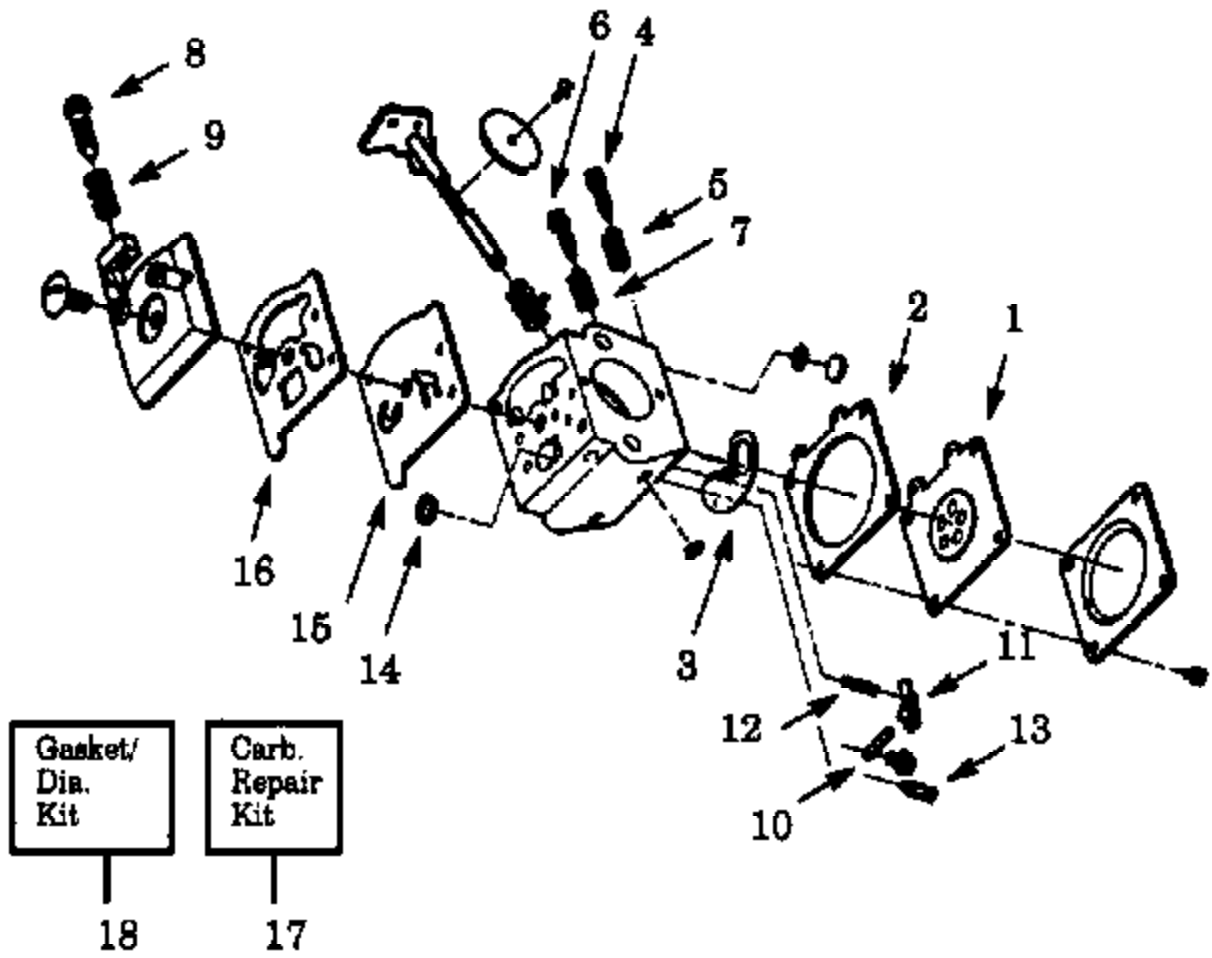

**WA-199 #530-035259**

Ref #	Part Number	Qty	Description
1	530035014		Metering Diaphragm
2	530035151		Metering Diaphragm Gasket
3	530035147		Circuit Plate Gasket
4	530035142		Hi Speed Needle
5	530035036		Hi Speed Needle Spring
6	530035141		Idle Needle
7	530035023		Idle Needle Spring
8	530035203		Idle Speed Screw
9	530035208		Idle Speed Spring
10	530035028		Metering Lever Pin
11	530035031		Metering Lever
12	530035188		Metering Lever Spring
13	530035106		Inlet Needle Valve
14	530035178		Inlet Screen
15	530035166		Pump Diaphragm
16	530035164		Pump Gasket
17	530035260		Carb. Kwik Repair Kit (Inc. 1,2,3,12,13,14, 15,16,18)
18	530035185		Carb. Gasket/Diaphragm Kit (Inc. 1,2,3)

PP114 Gas Trim Page 2 of 9  
 CARBURETOR WA-199

**WT-298A #530-069651**

---

Ref #	Part Number	Qty	Description
1	530069623		Carburetor Repair Kit ( . Indicates Contents)
2	530038317		Limiter Cap-Low
3	530038318		Limiter Cap-High