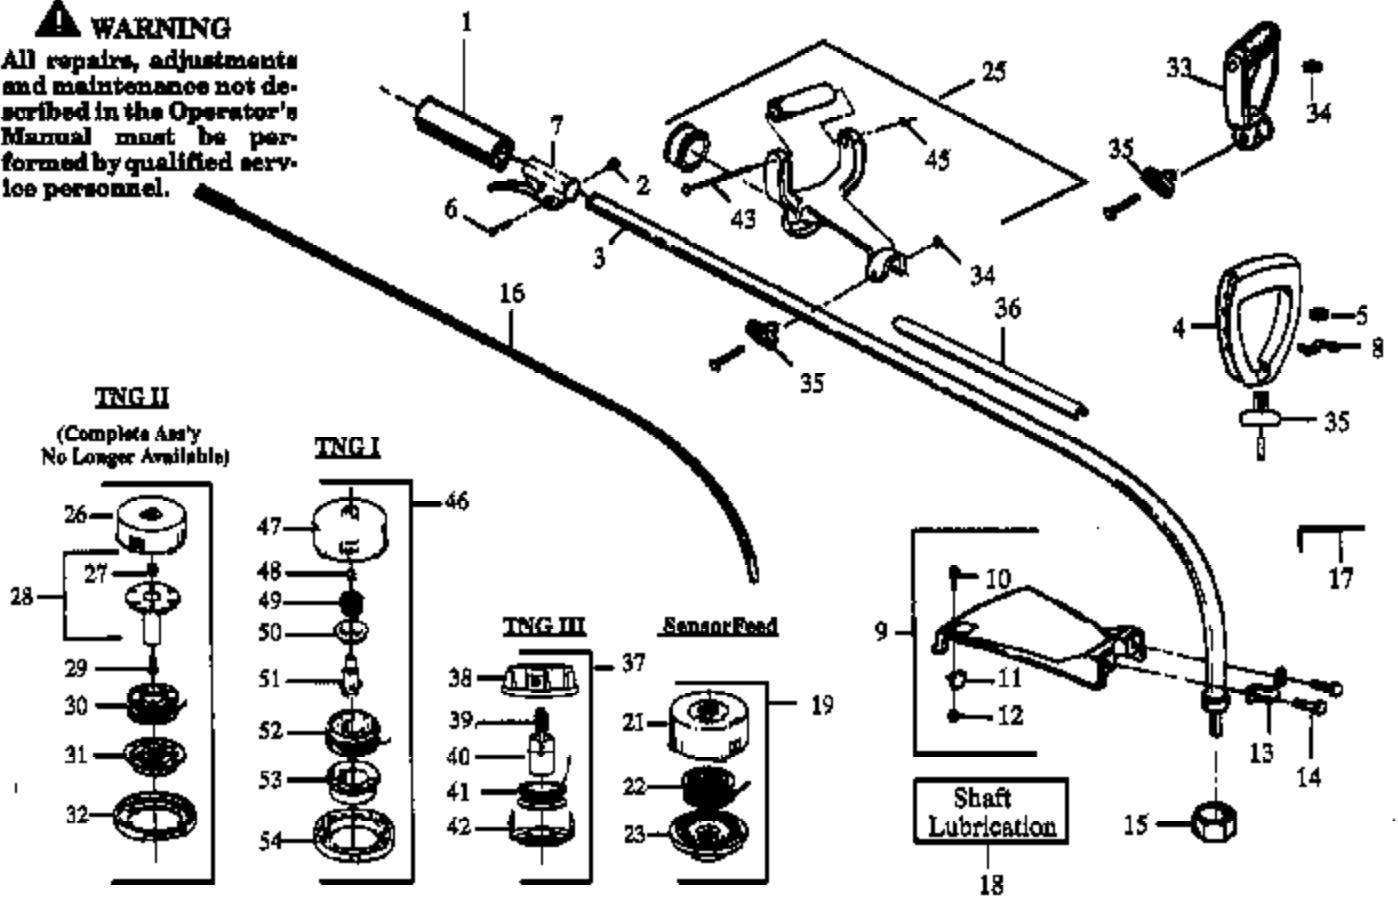

WARNING

All repairs, adjustments and maintenance not described in the Operator's Manual must be performed by qualified service personnel.

TNG II

(Complete Assy
No Longer Available)