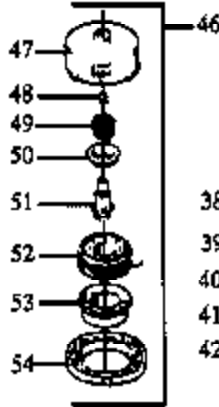

---

PP114 Gas Trimmer Page 4 of 9  
CARBURETOR WA-298A

**WARNING**

All repairs, adjustments and maintenance not described in the Operator's Manual must be performed by qualified service personnel.

**TNG II**

(Complete Assy  
No Longer Available)

**TNG I**

**TNG III**

**Sensor Feed**

**Shaft  
Lubrication**

18

Ref #	Part Number	Qty	Description
1	530029445		Grip
2	530015768		Nut
3	530094688		Drive Shaft Housing, Model 111
3	530094891		Drive Shaft Housing, Model 114
4	530014222		Handle
5	530015610		Bolt
6	530015774		Screw
7	530010959		Throttle Housing Ass'y.
8	530094742		Clamp
9	530069249		Shield Kit Ass'y. (Incl. 10,11,12,14)
10	530015337		Screw
11	530094570		Line Limiter
12	534235901	PP114 Gas Trip	Locknut
13	530093653	DRIVE SHAFT & CUTTING F	Shield Bracket
14	530016107		Screw
15	530094543		Dust Cup
16	530094671		Drive Shaft, Model 111
16	530094551		Drive Shaft, Model 114
17	530031111		Hex Wrench (5/32)
18	952030139		Shaft Lubrication
19	952701605		Cutting Head Ass'y. (Incl. 21-23)
21	530094592		Hub Ass'y.
22	952701607		Spool w/Line
23	530094494		Cover.
25	530010958		Anti-Vibe Handle (Incl. 43-45)
26	530094562		Hub Ass'y.
27	530094956		Spring
28	530069312		Locking Plate Kit
29	530015542		Screw
30	952701606		Spool w/Line
31	530094521		Cover
32	530094522		Release Button
33	530010957		Handle
34	530015197		Nut
35	530069252		"T" Handle Ass'y.
36	530029159		Shaft Warning Decal, Type 1-2
36	530038906		Shaft Warning Decal, Type 3
37	952701628		Cutting Head Ass'y. (Incl. 38-42)
38	530094878		Hub Ass'y.
39	530094830		Spring
40	530094827		Release Button
41	952701619		Spool w/Line
42	530094828		Cover
43	530015784		Screw
45	530015785		Locknut
46	952701574		Cutting Head Ass'y. (Incl. 47-54)
47	530093896		Hub
48	530093898		Line Saver
49	530340007		Spring
50	530092068		Spring Adapter
51	530093897		Drive Gear
52	952701523		Spool w/Line
53	530401183		Release Button
54	530092133		Cover