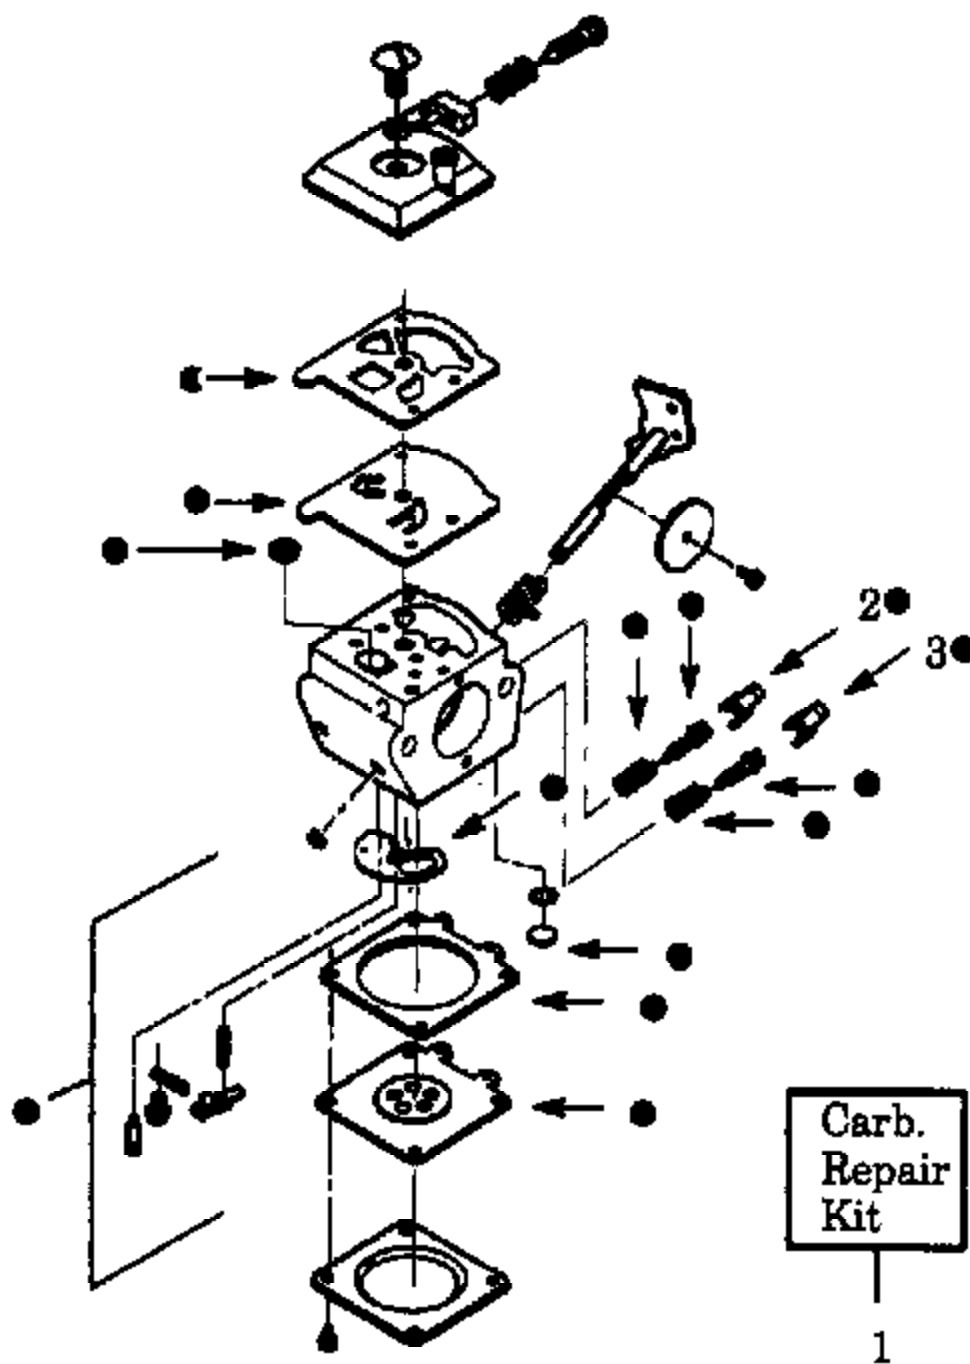

**WA-199 #530-035259**

Ref #	Part Number	Qty	Description
1	530035014		Metering Diaphragm
2	530035151		Metering Diaphragm Gasket
3	530035147		Circuit Plate Gasket
4	530035142		Hi Speed Needle
5	530035036		Hi Speed Needle Spring
6	530035141		Idle Needle
7	530035023		Idle Needle Spring
8	530035203		Idle Speed Screw
9	530035208		Idle Speed Spring
10	530035028		Metering Lever Pin
11	530035031		Metering Lever
12	530035188		Metering Lever Spring
13	530035106		Inlet Needle Valve
14	530035178		Inlet Screen
15	530035166		Pump Diaphragm
16	530035164		Pump Gasket
17	530035260		Carb. Kwik Repair Kit (Inc. 1,2,3,12,13,14, 15,16,18)
18	530035185		Carb. Gasket/Diaphragm Kit (Inc. 1,2,3)

PP114 Gas Trim Page 2 of 9  
 CARBURETOR WA-199

**WT-298A #530-069651**

---

Ref #	Part Number	Qty	Description
1	530069623		Carburetor Repair Kit ( . Indicates Contents)
2	530038317		Limiter Cap-Low
3	530038318		Limiter Cap-High