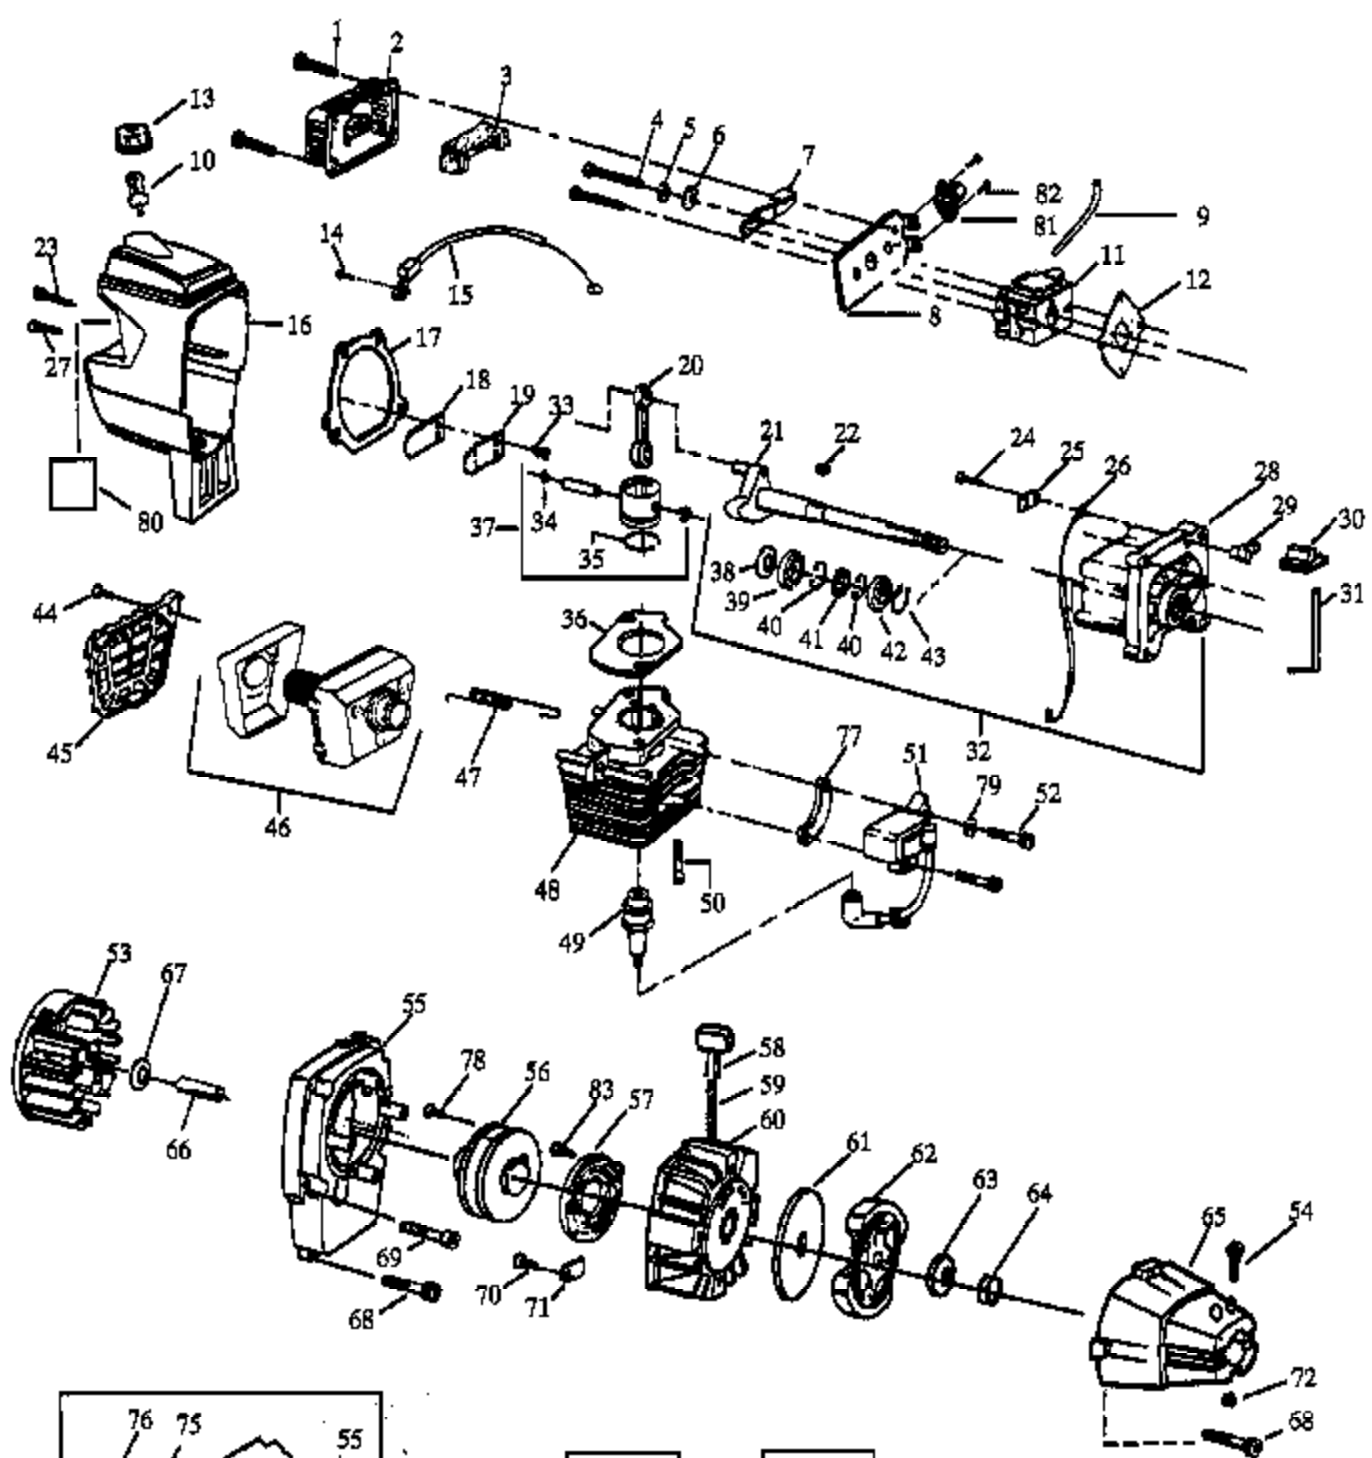

(Complete Assy  
No Longer Available)

**TNG I**

**TNG III**

**Sensor Feed**

**Shaft  
Lubrication**

18

Ref #	Part Number	Qty	Description
1	530029445		Grip
2	530015768		Nut
3	530094688		Drive Shaft Housing, Model 111
3	530094891		Drive Shaft Housing, Model 114
4	530014222		Handle
5	530015610		Bolt
6	530015774		Screw
7	530010959		Throttle Housing Ass'y.
8	530094742		Clamp
9	530069249		Shield Kit Ass'y. (Incl. 10,11,12,14)
10	530015337		Screw
11	530094570		Line Limiter
12	534235901	PP114 Gas Trip	Locknut
13	530093653	DRIVE SHAFT & CUTTING F	Shield Bracket
14	530016107		Screw
15	530094543		Dust Cup
16	530094671		Drive Shaft, Model 111
16	530094551		Drive Shaft, Model 114
17	530031111		Hex Wrench (5/32)
18	952030139		Shaft Lubrication
19	952701605		Cutting Head Ass'y. (Incl. 21-23)
21	530094592		Hub Ass'y.
22	952701607		Spool w/Line
23	530094494		Cover.
25	530010958		Anti-Vibe Handle (Incl. 43-45)
26	530094562		Hub Ass'y.
27	530094956		Spring
28	530069312		Locking Plate Kit
29	530015542		Screw
30	952701606		Spool w/Line
31	530094521		Cover
32	530094522		Release Button
33	530010957		Handle
34	530015197		Nut
35	530069252		"T" Handle Ass'y.
36	530029159		Shaft Warning Decal, Type 1-2
36	530038906		Shaft Warning Decal, Type 3
37	952701628		Cutting Head Ass'y. (Incl. 38-42)
38	530094878		Hub Ass'y.
39	530094830		Spring
40	530094827		Release Button
41	952701619		Spool w/Line
42	530094828		Cover
43	530015784		Screw
45	530015785		Locknut
46	952701574		Cutting Head Ass'y. (Incl. 47-54)
47	530093896		Hub
48	530093898		Line Saver
49	530340007		Spring
50	530092068		Spring Adapter
51	530093897		Drive Gear
52	952701523		Spool w/Line
53	530401183		Release Button
54	530092133		Cover