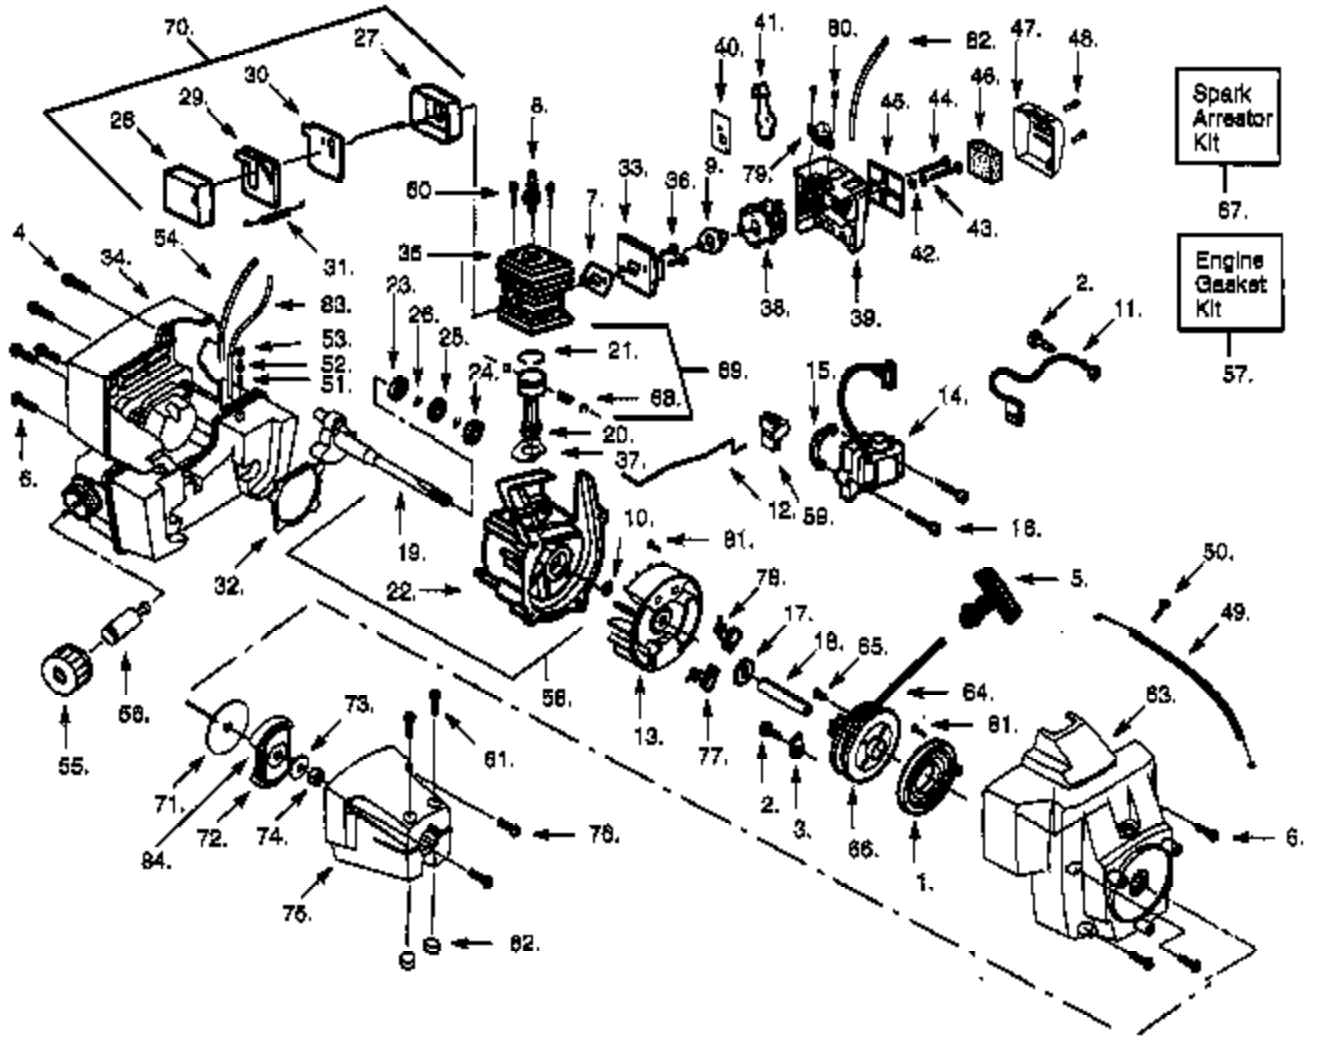

PP115 Gas Turbine Page 2 of 9

CARBURETORS WT-245-8-1

Carb.  
Repair  
Kit

1

Ref #	Part Number	Qty	Description
1	530069670		WT-380 Parts indicated by an . in illustration are for clarity only, order complete assembly.
1	530069390		WT-299A Parts indicated by an . in illustration are for clarity only, order complete assembly.
2	530038317		Limiter Cap-Low
3	530038318		Limiter Cap-High

PP115 Gas Trimmer Page 4 of 9  
CARBURETORS WT-299A 8

**⚠ WARNING**

All repairs, adjustments and maintenance not described in the Operator's Manual must be performed by qualified service personnel.

Ref #	Part Number	Qty	Description
1	530094551		Drive Shaft
2	530010958		Antivibe Handle Ass'y. (Inc. 10 & 9)
3	530036514		Throttle Hsg. (Left)
4	530036515		Throttle Hsg. (Right)
5	530036556		Throttle Lever
6	530015966		Screw
7	530015197		Nut
8	530069252		"T" Handle
9	530015784		Screw
10	530015785		Locknut
11	530015337		Screw
12	530094570		Line Limiter
13	534235901	PP115 Gas Trimmer Page 6 of 9	Locknut
14	530016107	CUTTING HEAD & DRIVE SH	Screw
15	530093653		Bracket Shield
16	530031111		Hex Wrench (5/32)
17	530069249		Shield Kit Ass'y. (Inc. 11,12,13,14)
18	530094891		Drive Shaft Hsg.
19	530094543		Dust Cup
20	952701574		Cutting Head Ass'y. (Inc. 21-28)
21	530093896		Hub Ass'y.
22	530093898		Line Saver
23	530340007		Spring
24	530092068		Spring Cap
25	530093897		Drive Gear
26	952701523		Spool w/Line
27	530401183		Release Button
28	530092133		Cover
	530047067		Carton Contents Bag
			, Operator Manual Not Shown.
	530081991		Type 2
	530083192		Type 3
	530029159		Shaft Warning Decal Not Shown.
	530047450		Instruction Decal Not Shown.