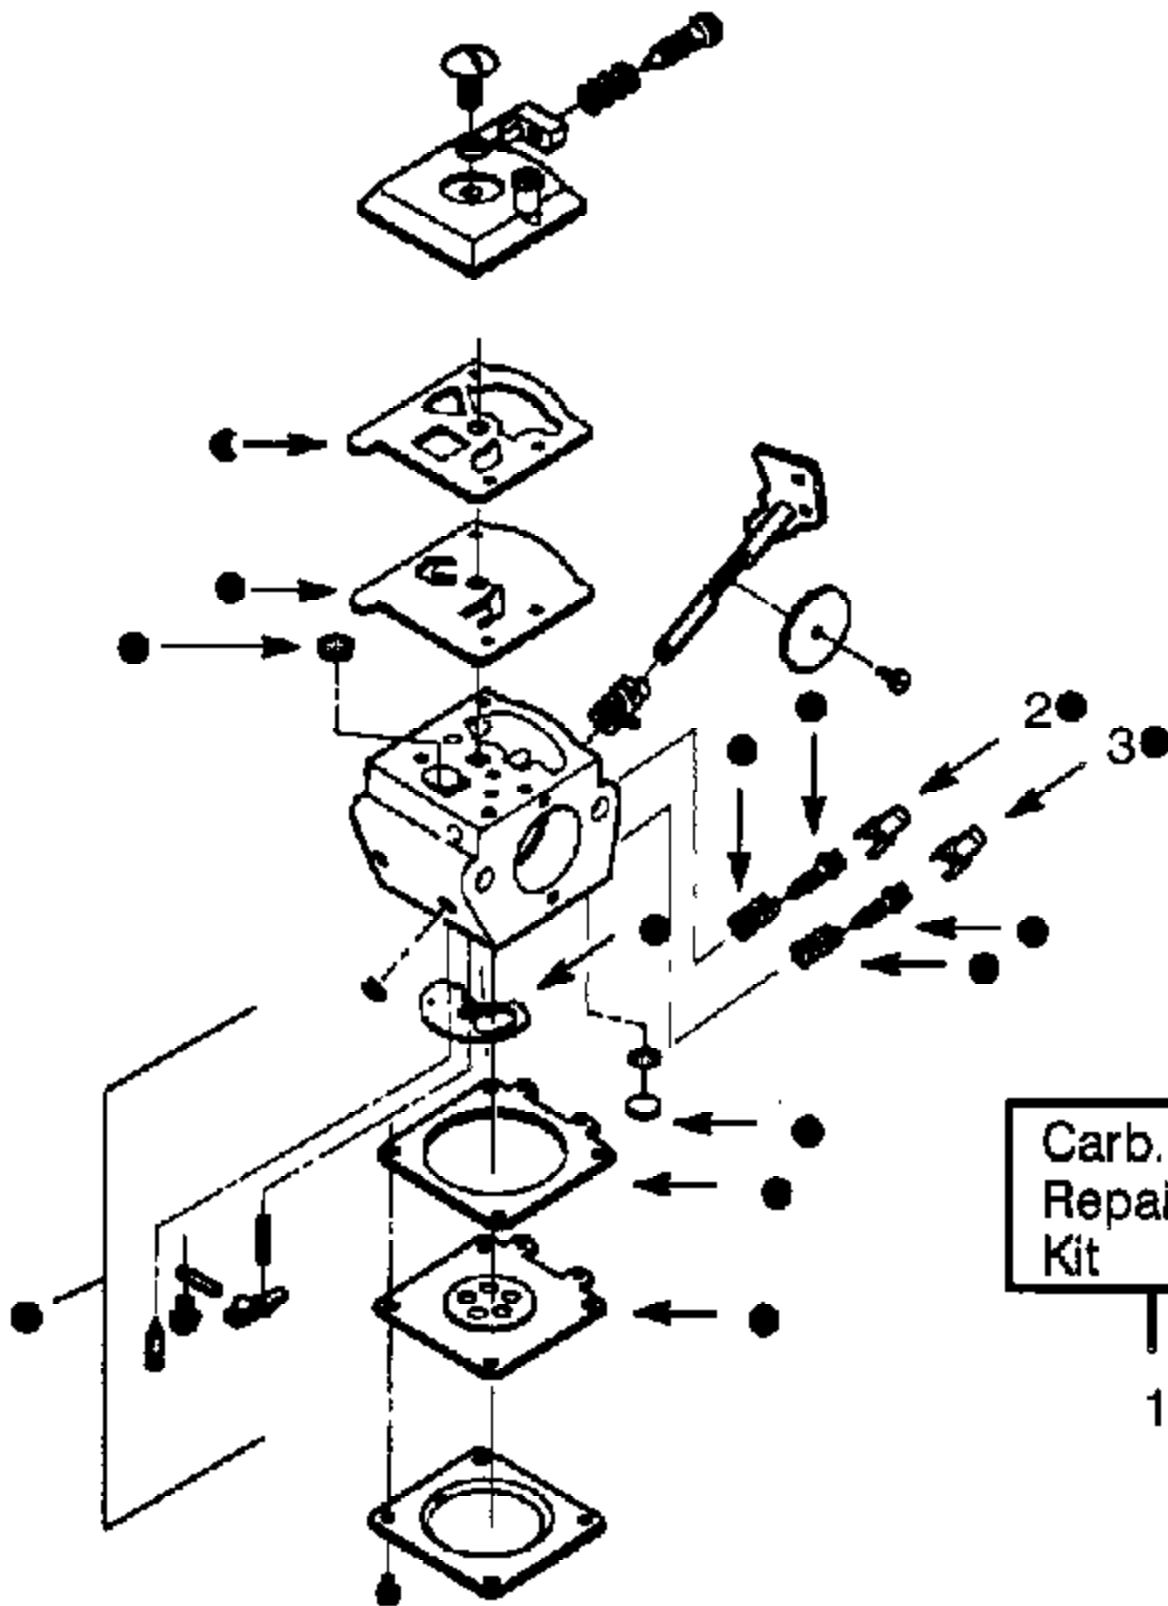

Carb.
Repair
Kit

1

Ref #	Part Number	Qty	Description
1	530069670		WT-380 Parts indicated by an . in illustration are for clarity only, order complete assembly.
1	530069390		WT-299A Parts indicated by an . in illustration are for clarity only, order complete assembly.
2	530038317		Limiter Cap-Low
3	530038318		Limiter Cap-High

PP115 Gas Trimmer Page 4 of 9
CARBURETORS WT-299A 8