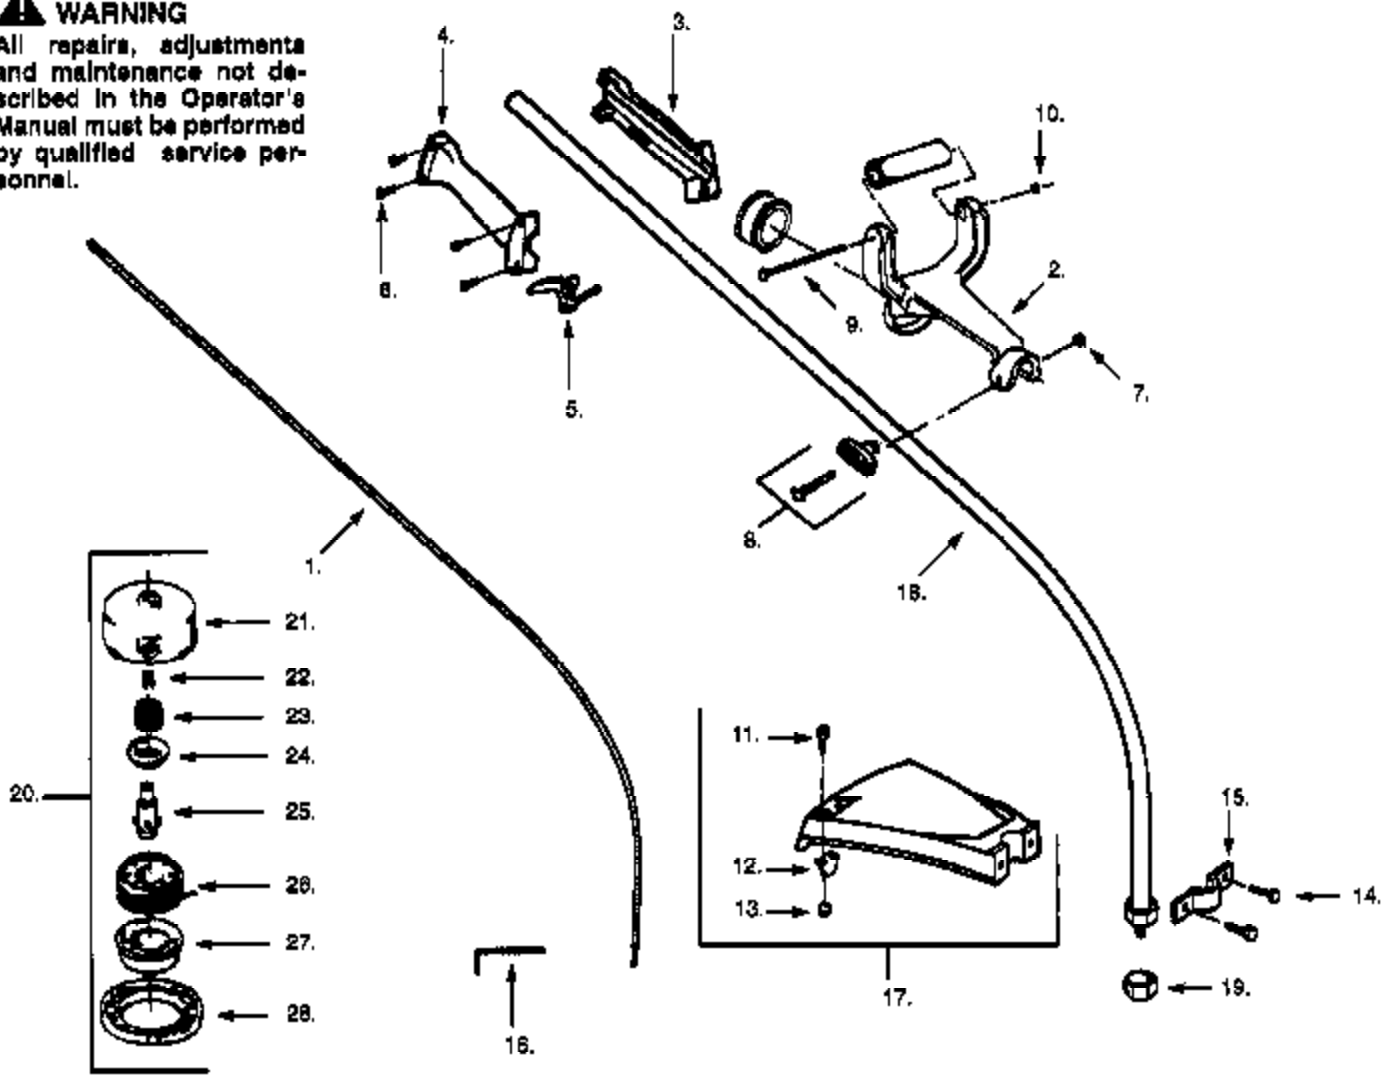

PP115 Gas Turbine Page 2 of 9

CARBURETORS WT-245-8-1

Carb.  
Repair  
Kit

1

Ref #	Part Number	Qty	Description
1	530069670		WT-380 Parts indicated by an . in illustration are for clarity only, order complete assembly.
1	530069390		WT-299A Parts indicated by an . in illustration are for clarity only, order complete assembly.
2	530038317		Limiter Cap-Low
3	530038318		Limiter Cap-High

PP115 Gas Trimmer Page 4 of 9  
CARBURETORS WT-299A 8

**⚠ WARNING**

All repairs, adjustments and maintenance not described in the Operator's Manual must be performed by qualified service personnel.

Ref #	Part Number	Qty	Description
1	530094551		Drive Shaft
2	530010958		Antivibe Handle Ass'y. (Inc. 10 & 9)
3	530036514		Throttle Hsg. (Left)
4	530036515		Throttle Hsg. (Right)
5	530036556		Throttle Lever
6	530015966		Screw
7	530015197		Nut
8	530069252		"T" Handle
9	530015784		Screw
10	530015785		Locknut
11	530015337		Screw
12	530094570		Line Limiter
13	534235901	PP115 Gas Trimmer Page 6 of 9	Locknut
14	530016107	CUTTING HEAD & DRIVE SH	Screw
15	530093653		Bracket Shield
16	530031111		Hex Wrench (5/32)
17	530069249		Shield Kit Ass'y. (Inc. 11,12,13,14)
18	530094891		Drive Shaft Hsg.
19	530094543		Dust Cup
20	952701574		Cutting Head Ass'y. (Inc. 21-28)
21	530093896		Hub Ass'y.
22	530093898		Line Saver
23	530340007		Spring
24	530092068		Spring Cap
25	530093897		Drive Gear
26	952701523		Spool w/Line
27	530401183		Release Button
28	530092133		Cover
	530047067		Carton Contents Bag
			, Operator Manual Not Shown.
	530081991		Type 2
	530083192		Type 3
	530029159		Shaft Warning Decal Not Shown.
	530047450		Instruction Decal Not Shown.